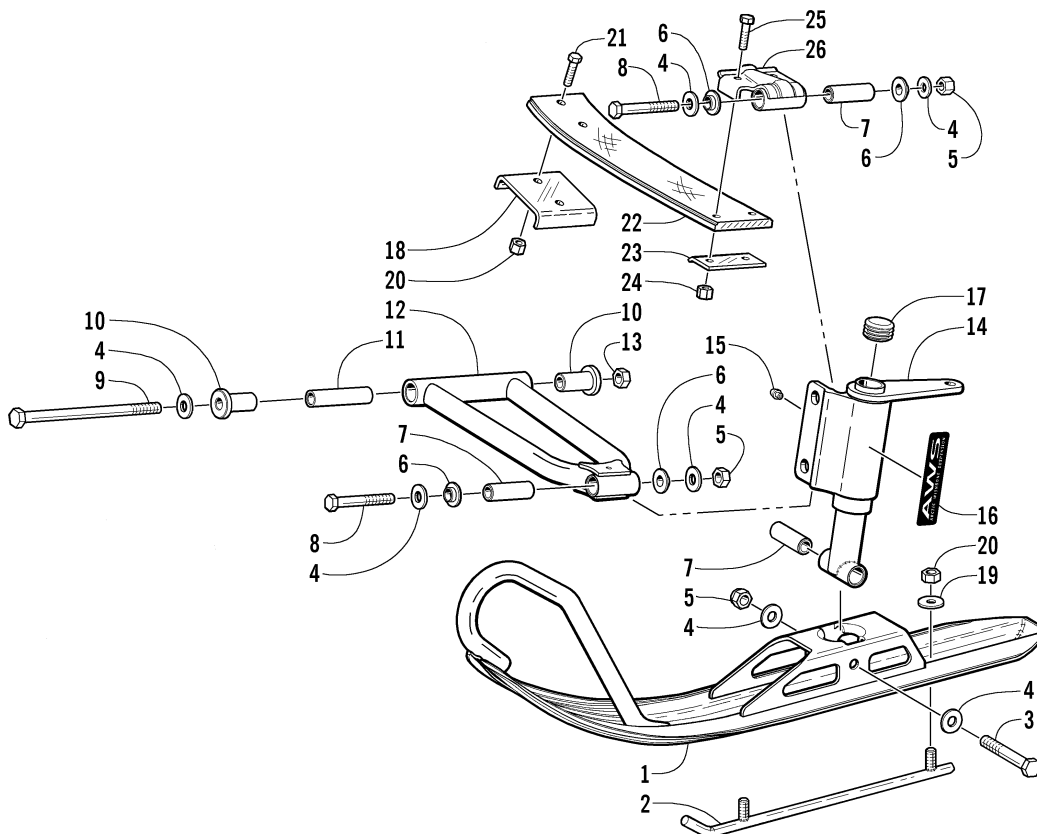

## 2000 Z 120

(Model No. S2000ZAAAAUS)

FRONT SUSPENSION AND SKI ASSEMBLY . . . . .	1
STEERING POST AND TIE ROD ASSEMBLY . . . . .	2
DRIVE TRAIN SHAFT AND BRAKE ASSEMBLIES . . . . .	3
SLIDE RAIL, IDLER WHEELS, AND TRACK ASSEMBLY . . . . .	4
REAR SUSPENSION ARM ASSEMBLIES . . . . .	5
CHASSIS, FOOTREST, AND REAR BUMPER ASSEMBLY . . . . .	6
HOOD, HEADLIGHT, AND WINDSHIELD ASSEMBLY . . . . .	7
BELLY PAN AND EXHAUST ASSEMBLIES . . . . .	8
GAS TANK, SEAT, AND TAILLIGHT ASSEMBLY . . . . .	9
ENGINE AND RELATED PARTS . . . . .	10
AIR CLEANER ASSEMBLY . . . . .	11
CARBURETOR . . . . .	12
CYLINDER AND CRANKCASE . . . . .	13
PISTON AND CRANKSHAFT . . . . .	14
RECOIL STARTER . . . . .	15
THROTTLE CONTROL ASSEMBLY . . . . .	16
MAGNETO . . . . .	17
RELATED ITEMS . . . . .	Back Cover

## FRONT SUSPENSION AND SKI ASSEMBLY

0735-367

Ref.	Part No.	Qty.	Description	Ref.	Part No.	Qty.	Description
1	0703-692	2	Ski	14	0703-690	2	Spindle Assembly (inc. 6 and 15)
2	0703-698	2	Wearbar	15	0623-010	2	• Fitting, Grease
3	8002-230	2	Screw, Cap	16	3611-677	2	Decal, "AWS" - Spindle
4	8050-277	14	Washer	17	0623-831	2	Cap, Spindle
5	8040-486	6	Nut, Lock	18	1603-350	2	Retainer, Spring
6	0603-647	8	Insert, Spindle	19	8050-247	4	Washer
7	1603-365	6	Axle, Suspension	20	8040-426	8	Nut, Lock
8	8002-231	4	Screw, Cap	21	8002-132	4	Screw, Cap
9	0623-240	2	Screw, Cap	22	1603-344	2	Spring, Fiberglass
10	0603-861	4	Axle, Powder Metal	23	1603-367	2	Retainer, Spring
11	1603-394	2	Axle, Inner A-Arm	24	8040-366	4	Nut, Lock
12	0703-691	2	A-Arm	25	8002-042	4	Screw, Cap
13	0623-661	2	Nut, Crown Lock	26	0703-705	2	Bracket, Mounting - Spring