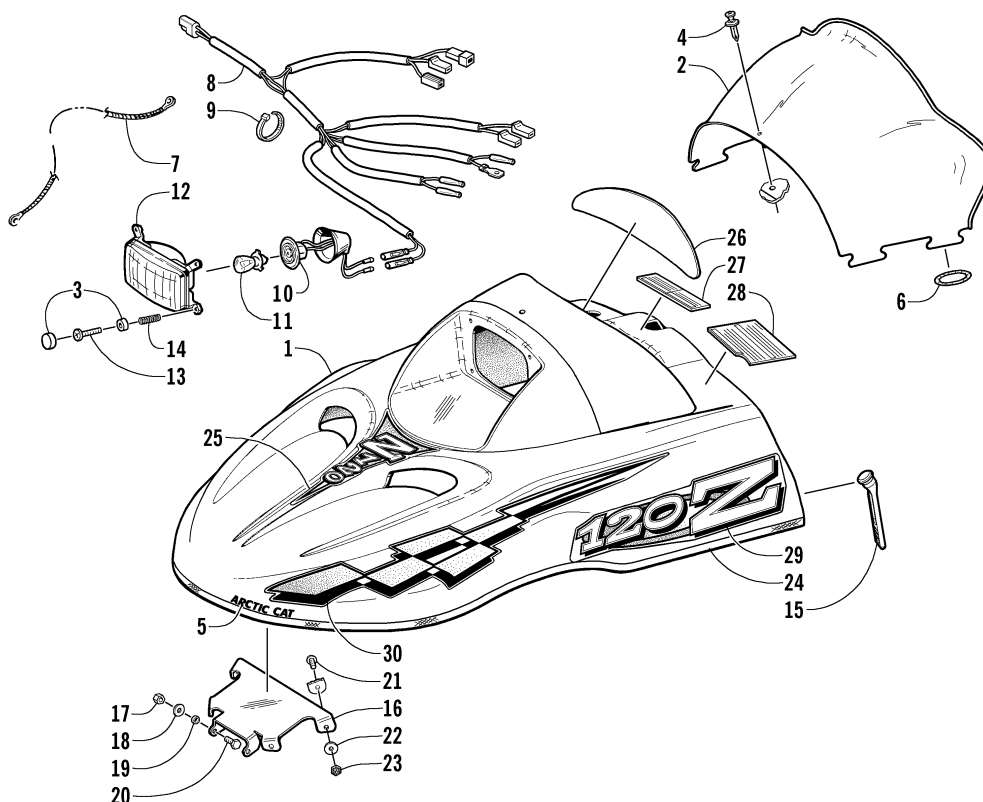

HOOD, HEADLIGHT, AND WINDSHIELD ASSEMBLY

0735-405

Ref.	Part No.	Qty.	Description	Ref.	Part No.	Qty.	Description
1	<u>0718-913</u>	1	Hood w/o Decals	17	8040-366	2	Nut, Lock
	<u>0718-914</u>	1	Hood w/Decals	18	8050-217	2	Washer
2	<u>1606-747</u>	1	Windshield	19	0107-234	2	Spacer
3	<u>0124-054</u>	4	Snap Cap w/Washer	20	8002-040	2	Screw, Cap
4	<u>0623-243</u>	1	Clip, Retaining	21	<u>0623-420</u>	4	Screw, Hex Washer Head
5	<u>3611-187</u>	1	Decal, "Arctic Cat" - Hood	22	<u>0623-594</u>	4	Washer
6	<u>0616-032</u>	4	O-Ring, Windshield	23	<u>0623-392</u>	4	Nut, Lock
7	<u>1606-766</u>	1	Cable, Hood	24	<u>2611-121</u>	AR	Tape, Reflective
8	<u>0686-641</u>	1	Harness, Wiring - Main	25	<u>3611-674</u>	1	Decal, Hood - Center
9	<u>0123-788</u>	AR	Cable Tie - 7 in.	26	<u>3611-675</u>	1	Decal, Instrument Panel
10	<u>0609-006</u>	1	Socket w/Rubber Cap	27	<u>3611-755</u>	1	Decal, Caution - Throttle
11	<u>0609-004</u>	1	Bulb, Headlight	28	<u>3611-678</u>	1	Decal, Caution - Hood
12	<u>0609-005</u>	1	Lens/Reflector, Headlight	29	<u>3611-670</u>	1	Decal, "120 Z" - Hood - Right
13	<u>0123-616</u>	4	Screw, Adjustment		<u>3611-671</u>	1	Decal, "120 Z" - Hood - Left
14	<u>0123-614</u>	4	Spring, Adjustment Screw	30	<u>3611-668</u>	1	Decal, Hood - Right Front
15	<u>1606-930</u>	2	Strap, Hold-Down		<u>3611-669</u>	1	Decal, Hood - Left Front
16	<u>2606-008</u>	1	Bracket, Mounting - Hood - Upper