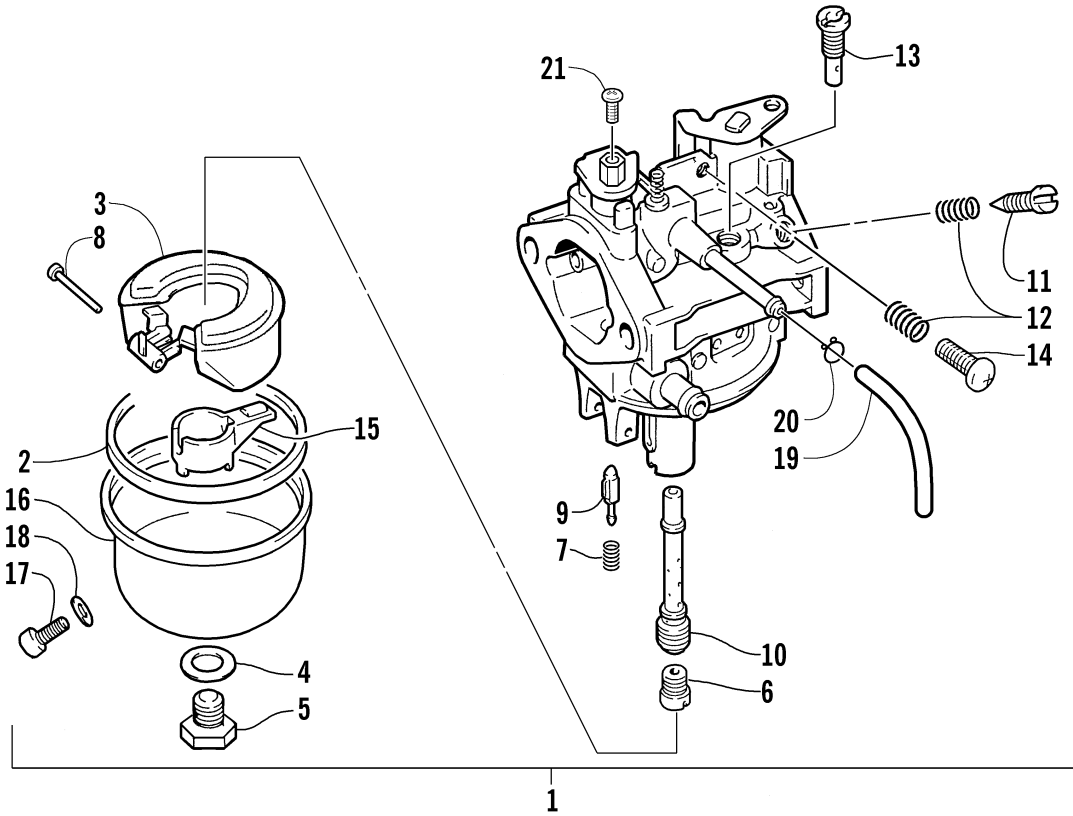

## GAS TANK, SEAT, AND TAILLIGHT ASSEMBLY

(Complete Seat Assembly p/n 0718-912)

0735-390

Ref.	Part No.	Qty.	Description	Ref.	Part No.	Qty.	Description
1	1606-749	1	Tank, Gas/Seat-Base (inc. 2-5)	14	0606-057	1	Wire, Seat
2	0676-017	1	• Valve, Shut-Off	15	8050-157	2	Washer
3	0610-017	AR	• Hose, Gasline - 100 ft	16	0123-709	2	Nut w/Lock Washer
	0610-008	AR	• Hose, Gasline - 25 ft	17	0623-184	2	Washer
4	0510-335	1	• Filter, Fuel	18	0123-108	2	Nut, Nylon Cap
5	1670-084	1	Cap, Gas Tank (inc. 6)	19	0687-124	1	Cable, Choke
6	0109-733	1	• Seal, Gas Cap	20	2606-031	1	Wire, Seat
7	0610-015	AR	Hose, Vent - 100 ft	21	0623-054	1	Nut, Choke Cable
	0610-016	AR	Hose, Vent - 25 ft	22	3611-676	1	Decal, Switch/Choke
8	0123-811	2	Cable Tie - 4 in.	23	0609-111	1	Nut, Retaining
9	0116-469	1	Bushing, Recoil Starter	24	0109-822	1	Switch, Ignition
10	1706-143	1	Cover, Seat	25	0116-065	1	Key, Ignition
11	1706-017	1	Foam, Seat	26	8041-366	2	Nut, Lock
12	0609-070	1	Taillight Assembly (inc. 13)	27	8002-040	2	Screw, Cap
13	0230-020	1	• Bulb, Taillight				

## ENGINE AND RELATED PARTS

0735-411

Ref.	Part No.	Qty.	Description	Ref.	Part No.	Qty.	Description
1	0662-251	1	Engine, AA12A1	8	8004-130	1	Screw, Cap
2	1706-014	1	Front End	9	8002-135	4	Screw, Cap
3	8060-484	56	Rivet	10	8040-426	4	Nut, Lock
4	1606-821	1	Cover, Governor	11	0623-822	5	Plug
5	8007-400	1	Screw, Machine	12	8041-246	1	Nut, Lock
6	0623-786	1	Screw, Self-Tapping	13	1670-074	1	Bracket, Throttle Cable
7	8050-247	9	Washer	14	3004-987	1	Screw, Cap

## AIR CLEANER ASSEMBLY

0732-147

Ref.	Part No.	Qty.	Description	Ref.	Part No.	Qty.	Description
1	0693-282	2	Gasket, Carburetor	6	0691-736	1	• Filter, Air Cleaner
2	0691-850	1	Insulator, Carburetor	7	0693-542	1	• Nut, Wing
3	0693-364	2	Bolt, Stud	8	0691-851	1	• Cover, Air Cleaner
4	3004-488	2	Nut	9	0693-287	1	Gasket, Air Cleaner
5	0693-543	1	Cleaner, Air - Assembly (inc. 6-8)	10	0693-307	1	Bolt