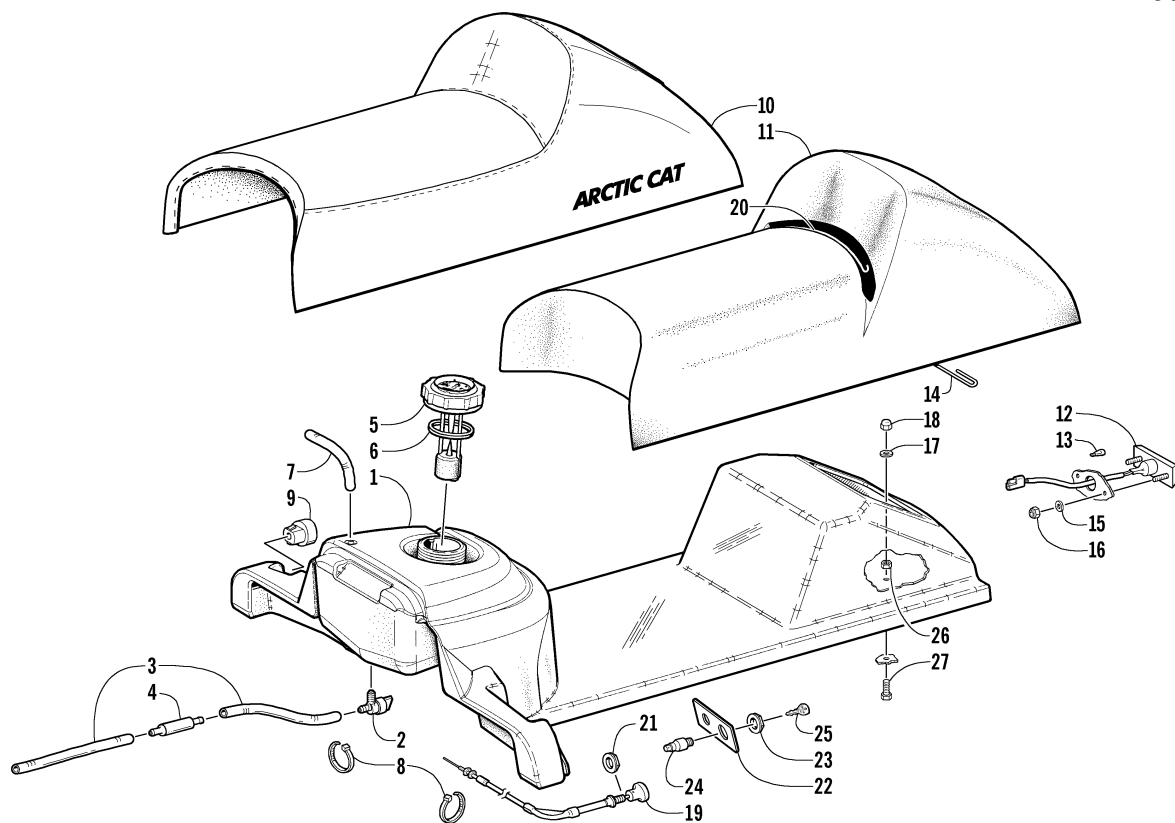

GAS TANK, SEAT, AND TAILLIGHT ASSEMBLY

(Complete Seat Assembly p/n 0718-912)

0735-390

Ref.	Part No.	Qty.	Description	Ref.	Part No.	Qty.	Description
1	1606-749	1	Tank, Gas/Seat-Base (inc. 2-5)	14	0606-057	1	Wire, Seat
2	0676-017	1	• Valve, Shut-Off	15	8050-157	2	Washer
3	0610-017	AR	• Hose, Gasline - 100 ft	16	0123-709	2	Nut w/Lock Washer
	0610-008	AR	• Hose, Gasline - 25 ft	17	0623-184	2	Washer
4	0510-335	1	• Filter, Fuel	18	0123-108	2	Nut, Nylon Cap
5	1670-084	1	Cap, Gas Tank (inc. 6)	19	0687-124	1	Cable, Choke
6	0109-733	1	• Seal, Gas Cap	20	2606-031	1	Wire, Seat
7	0610-015	AR	Hose, Vent - 100 ft	21	0623-054	1	Nut, Choke Cable
	0610-016	AR	Hose, Vent - 25 ft	22	3611-676	1	Decal, Switch/Choke
8	0123-811	2	Cable Tie - 4 in.	23	0609-111	1	Nut, Retaining
9	0116-469	1	Bushing, Recoil Starter	24	0109-822	1	Switch, Ignition
10	1706-143	1	Cover, Seat	25	0116-065	1	Key, Ignition
11	1706-017	1	Foam, Seat	26	8041-366	2	Nut, Lock
12	0609-070	1	Taillight Assembly (inc. 13)	27	8002-040	2	Screw, Cap
13	0230-020	1	• Bulb, Taillight