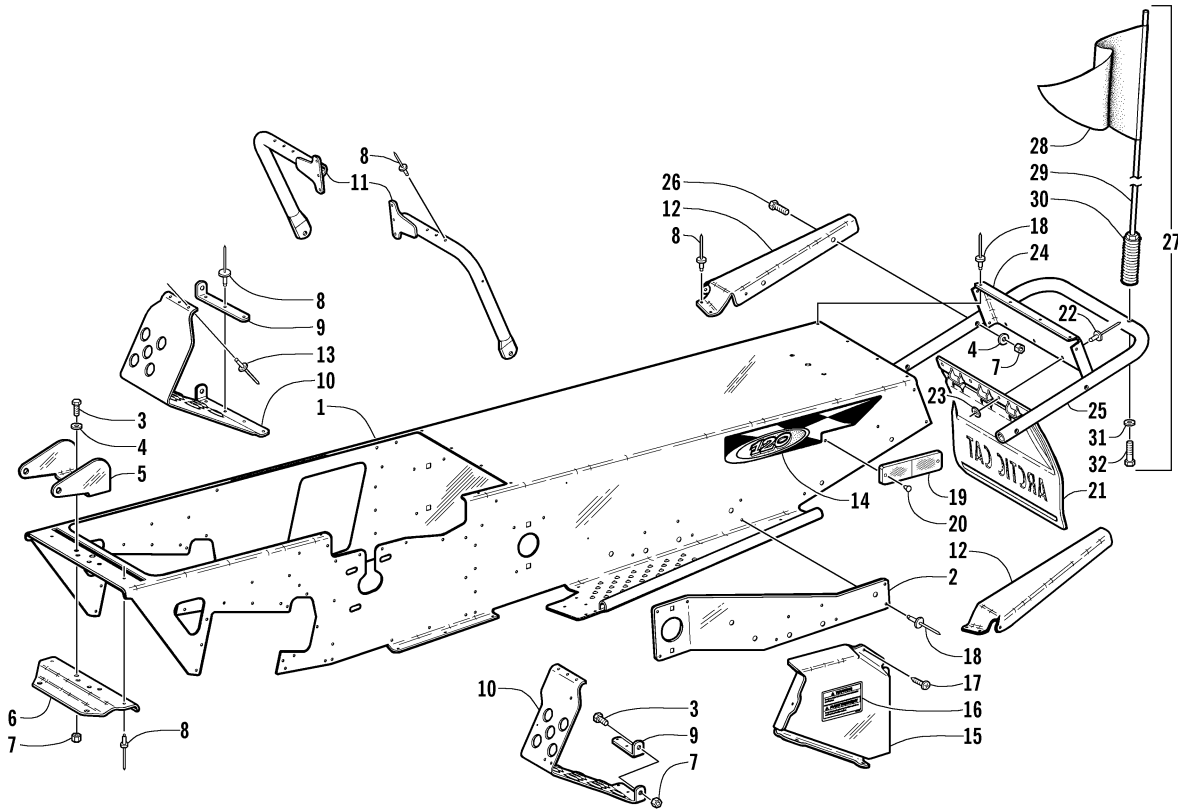

CHASSIS, FOOTREST, AND REAR BUMPER ASSEMBLY

0735-388

Ref.	Part No.	Qty.	Description	Ref.	Part No.	Qty.	Description
1	<u>0718-915</u>	1	Tunnel Assembly (inc. 2)	15	<u>1606-786</u>	1	Cover, Sprocket - Driven
2	<u>1606-761</u>	2	• Plate, Reinforcement - Tunnel	16	<u>3611-754</u>	1	Decal, Warning - Cover
3	8002-040	6	Screw, Cap	17	0623-378	4	Screw, Self-Tapping
4	8050-217	8	Washer	18	0123-418	28	Rivet
5	<u>2606-009</u>	1	Bracket, Mounting - Hood - Lower	19	0606-029	2	Reflector, Rear - Red
6	<u>2606-019</u>	1	Plate, Reinforcement	20	0623-269	4	Clip, Retaining
7	8040-366	10	Nut, Lock	21	<u>1606-750</u>	1	Snowflap
8	8060-484	29	Rivet	22	8060-628	4	Rivet
9	<u>1606-826</u>	1	Bracket, Support - Footrest - Right	23	0123-802	4	Washer
	<u>1606-827</u>	1	Bracket, Support - Footrest - Left	24	<u>1606-740</u>	1	Plate, Cover - Tunnel
10	<u>1606-784</u>	1	Footrest - Right	25	<u>1706-018</u>	1	Bumper, Rear
	<u>1606-785</u>	1	Footrest - Left	26	8002-044	4	Screw, Cap
11	<u>1706-040</u>	1	Support, Footrest - Right	27	<u>1706-105</u>	1	Flag, Safety - Assembly (inc. 28-32)
	<u>1706-041</u>	1	Support, Footrest - Left	28	<u>1706-104</u>	1	• Flag, Safety
12	<u>1606-816</u>	1	End Cap, Rear Bumper - Right	29	<u>1606-954</u>	1	• Pole, Safety Flag
	<u>1606-817</u>	1	End Cap, Rear Bumper - Left	30	<u>2606-010</u>	1	• Mounting, Safety Flag - Assembly
13	8060-486	6	Rivet	31	8050-247	1	• Washer
14	<u>3611-672</u>	1	Decal, Tunnel - Right	32	8002-134	1	• Screw, Cap
	<u>3611-673</u>	1	Decal, Tunnel - Left