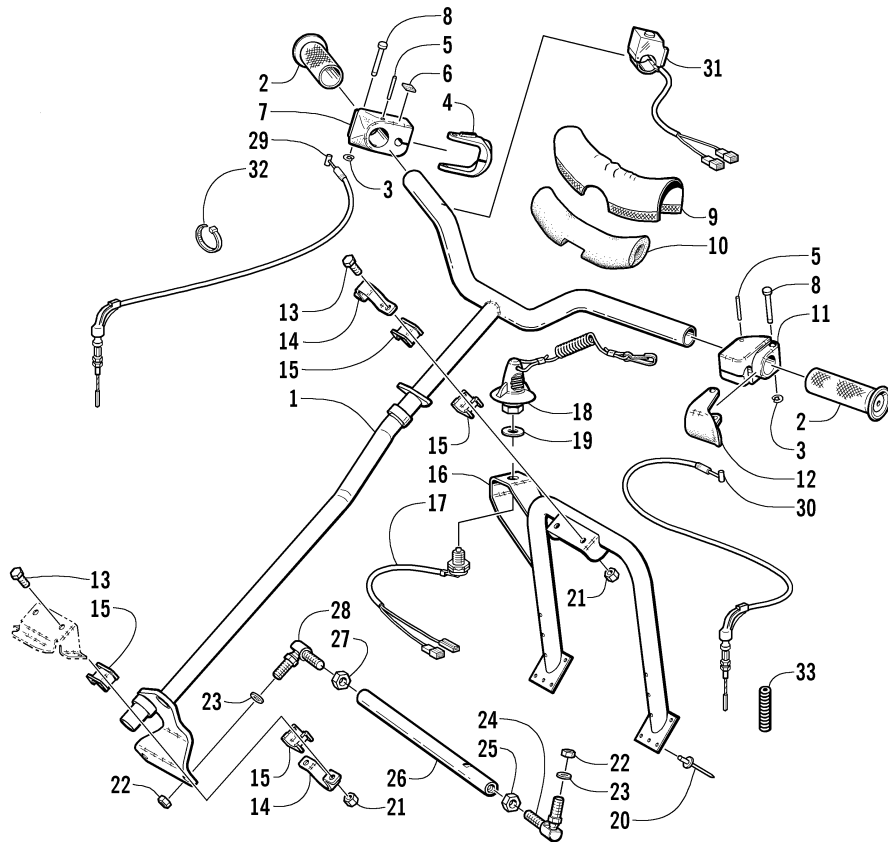

## 2000 Z 120

(Model No. S2000ZAAAAUS)

FRONT SUSPENSION AND SKI ASSEMBLY . . . . .	1
STEERING POST AND TIE ROD ASSEMBLY . . . . .	2
DRIVE TRAIN SHAFT AND BRAKE ASSEMBLIES . . . . .	3
SLIDE RAIL, IDLER WHEELS, AND TRACK ASSEMBLY . . . . .	4
REAR SUSPENSION ARM ASSEMBLIES . . . . .	5
CHASSIS, FOOTREST, AND REAR BUMPER ASSEMBLY . . . . .	6
HOOD, HEADLIGHT, AND WINDSHIELD ASSEMBLY . . . . .	7
BELLY PAN AND EXHAUST ASSEMBLIES . . . . .	8
GAS TANK, SEAT, AND TAILLIGHT ASSEMBLY . . . . .	9
ENGINE AND RELATED PARTS . . . . .	10
AIR CLEANER ASSEMBLY . . . . .	11
CARBURETOR . . . . .	12
CYLINDER AND CRANKCASE . . . . .	13
PISTON AND CRANKSHAFT . . . . .	14
RECOIL STARTER . . . . .	15
THROTTLE CONTROL ASSEMBLY . . . . .	16
MAGNETO . . . . .	17
RELATED ITEMS . . . . .	Back Cover

## STEERING POST AND TIE ROD ASSEMBLY

0735-373

Ref.	Part No.	Qty.	Description	Ref.	Part No.	Qty.	Description
1	<u>0703-693</u>	1	Post, Steering	18	<u>0630-139</u>	1	● Cord, Tether Switch
2	1606-765	2	Grip, Handle	19	8050-307	1	Washer
3	0123-231	2	Ring, Retaining	20	8060-484	10	Rivet
4	0302-085	1	Lever, Throttle	21	8040-366	4	Nut, Lock
5	8070-318	2	Pin, Spring	22	0623-696	4	Nut, Lock
6	0611-022	1	Decal, Engine Stop Switch	23	0623-044	4	Washer
7	0302-165	1	Control, Throttle	24	<u>1603-374</u>	2	Rod End - Right
8	0123-230	2	Pin	25	0123-191	2	Nut, Hex - Right
9	<u>0605-502</u>	1	Cover, Handlebar Pad	26	0605-452	2	Tube, Tie Rod
10	<u>0605-501</u>	1	Pad, Handlebar	27	0123-917	2	Nut, Hex - Left
11	0302-147	1	Housing, Brake	28	<u>1603-375</u>	2	Rod End - Left
12	0109-609	1	Lever, Brake	29	<u>0687-121</u>	1	Cable, Throttle
13	8002-040	4	Screw, Cap	30	<u>0687-122</u>	1	Cable, Brake
14	<u>0605-446</u>	2	Retainer, Bearing	31	0609-007	1	Switch, Engine Stop
15	<u>0605-444</u>	4	Bearing, Steering Post	32	0123-788	AR	Cable Tie - 7 in.
16	<u>1706-050</u>	1	Support, Steering Post	33	0623-360	1	Spring, Brake Cable
17	<u>0630-138</u>	1	Switch, Tether - Assembly (inc. 18)				