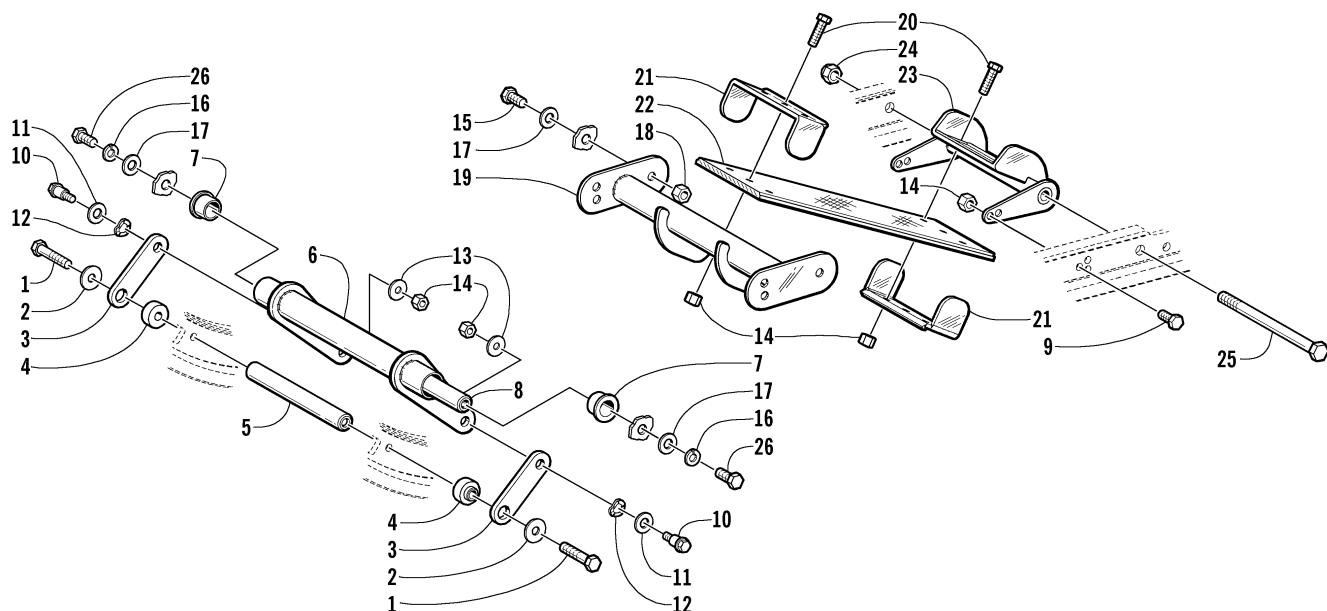

REAR SUSPENSION ARM ASSEMBLIES

0735-384

Ref.	Part No.	Qty.	Description	Ref.	Part No.	Qty.	Description
1	8002-136	2	Screw, Cap	14	8040-366	10	Nut, Lock
2	8050-252	2	Washer	15	8002-130	4	Screw, Cap
3	1604-599	2	Arm, Front - Lower	16	8051-247	2	Washer, Lock
4	1604-603	2	Spacer, Front Arm - Lower	17	8050-247	6	Washer
5	1604-566	1	Axle, Cross-Brace	18	8040-426	4	Nut, Lock
6	0704-511	1	Arm, Front - Upper (inc. 7)	19	0704-487	1	Bracket, Mounting - Spring - Upper
7	0104-386	2	• Bushing, Front Arm	20	8002-042	6	Screw, Cap
8	1604-555	1	Axle, Idler - Upper	21	1604-610	2	Bracket, Spring Retainer
9	8002-040	2	Screw, Cap	22	1604-567	1	Spring, Rear Suspension
10	0623-855	2	Screw, Machine - Hex Shoulder	23	0704-486	1	Bracket, Mounting - Spring - Lower
11	8050-272	2	Washer	24	8040-486	1	Nut, Lock
12	0623-854	2	Washer, Spring	25	8002-240	1	Screw, Cap
13	8050-222	2	Washer	26	8002-131	2	Screw, Cap