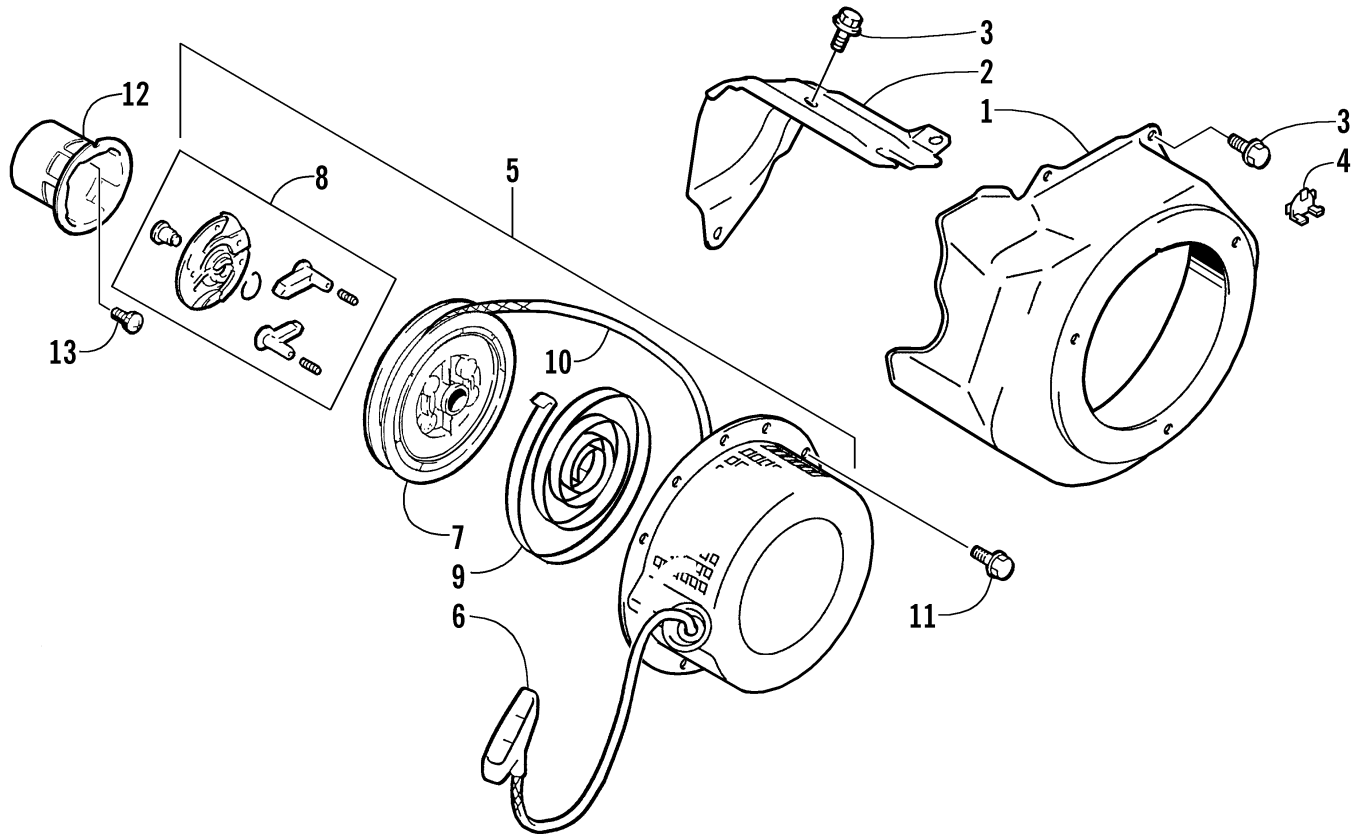

RECOIL STARTER

0735-430

Ref.	Part No.	Qty.	Description	Ref.	Part No.	Qty.	Description
1	0694-013	1	Cover, Ventilation Cowling	8	0693-256	1	• Ratchet Set
2	0691-853	1	Cowling, Ventilation	9	0691-298	1	• Spring, Spiral
3	0693-241	7	Bolt	10	3003-327	1	Rope
4	0691-122	1	Protector, Lead Wire	11	0693-246	3	Bolt
5	0694-014	1	Starter, Recoil - Assembly (inc. 6-9)	12	0691-863	1	Pulley, Starter
6	0693-257	1	• Grip Assembly	13	3004-423	3	Screw
7	0691-856	1	• Reel