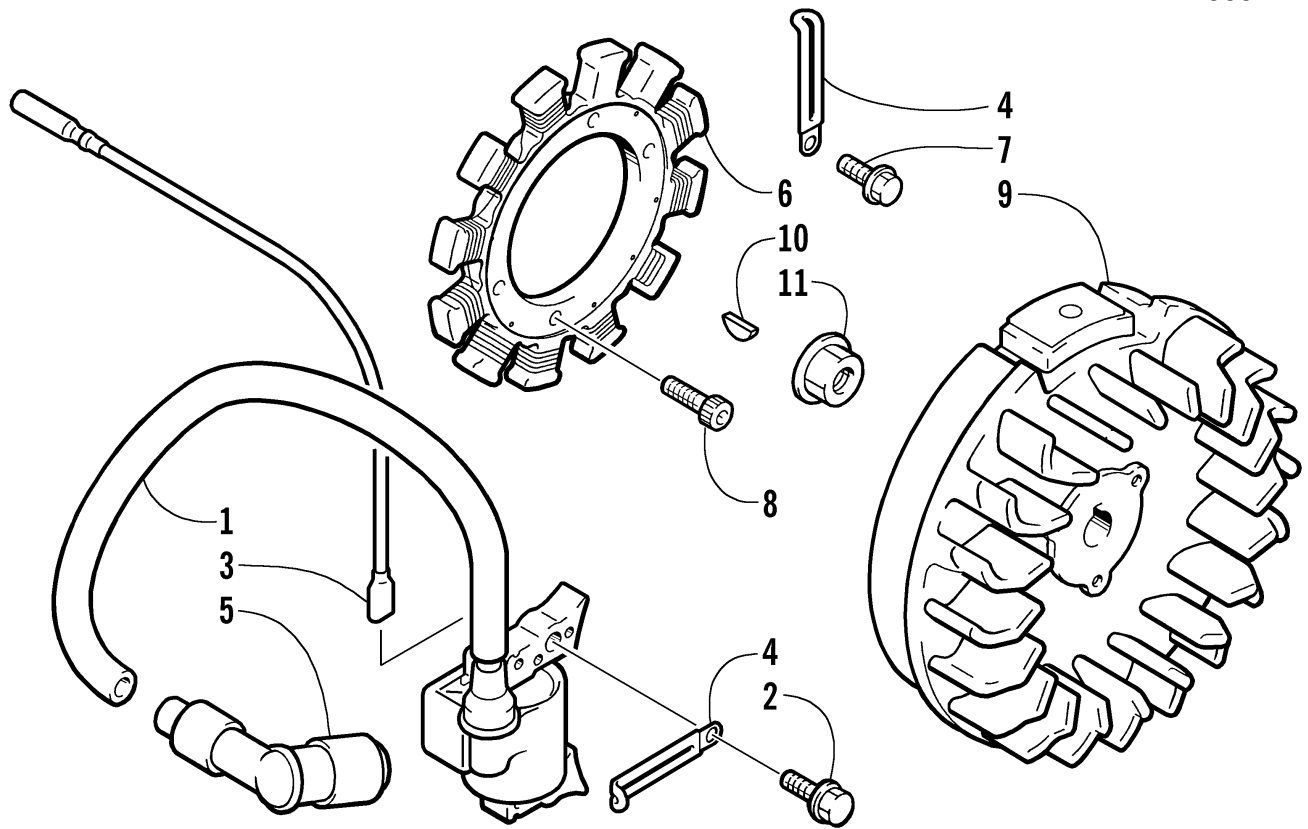

## RECOIL STARTER

0735-430

Ref.	Part No.	Qty.	Description	Ref.	Part No.	Qty.	Description
1	0694-013	1	Cover, Ventilation Cowling	8	0693-256	1	• Ratchet Set
2	0691-853	1	Cowling, Ventilation	9	0691-298	1	• Spring, Spiral
3	0693-241	7	Bolt	10	3003-327	1	Rope
4	0691-122	1	Protector, Lead Wire	11	0693-246	3	Bolt
5	0694-014	1	Starter, Recoil - Assembly (inc. 6-9)	12	0691-863	1	Pulley, Starter
6	0693-257	1	• Grip Assembly	13	3004-423	3	Screw
7	0691-856	1	• Reel				

## THROTTLE CONTROL ASSEMBLY

0735-433

Ref.	Part No.	Qty.	Description	Ref.	Part No.	Qty.	Description
1	0694-016	1	Lever, Throttle Cable	9	3004-351	1	Nut
2	0694-017	1	Bracket, Throttle Control	10	0693-241	1	Bolt
3	0693-416	1	Bolt	11	0694-015	1	Spring, Throttle Control
4	3002-459	1	Spacer	12	0694-019	1	Rod, Carburetor
5	0691-901	1	Spring	13	0691-455	1	Spring, Carburetor Rod
6	3003-922	1	Spring	14	0693-259	1	Lever, Throttle Control (inc. 3 and 15)
7	3004-611	1	Screw	15	0691-017	1	• Nut
8	3004-987	1	Bolt				