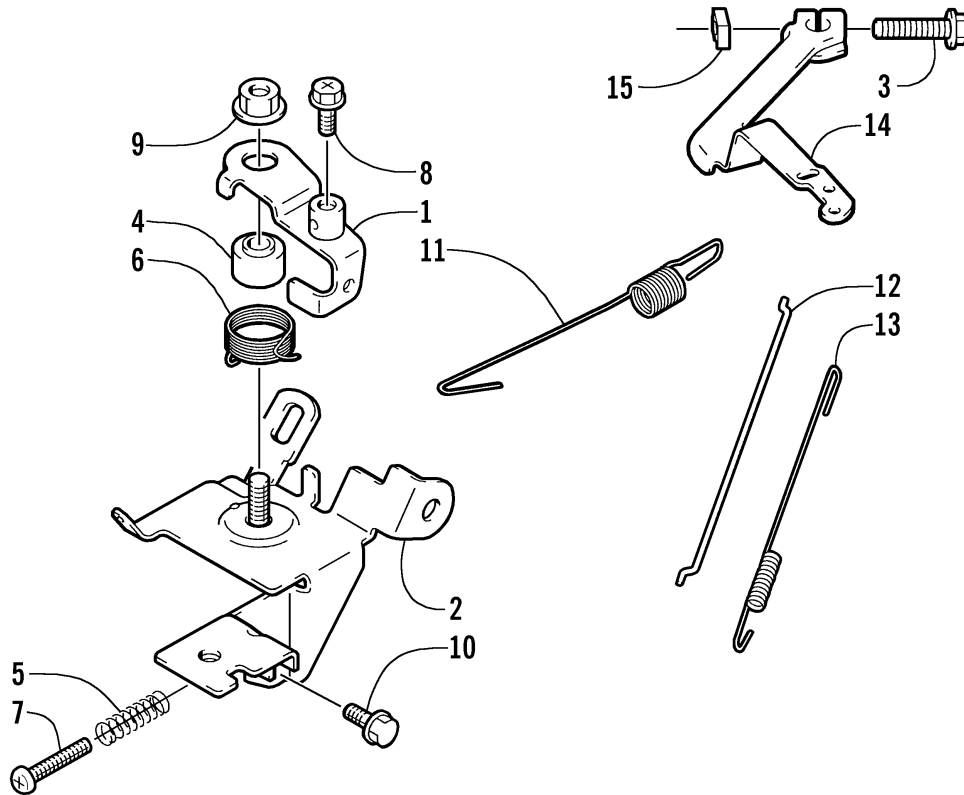

THROTTLE CONTROL ASSEMBLY

0735-433

Ref.	Part No.	Qty.	Description	Ref.	Part No.	Qty.	Description
1	0694-016	1	Lever, Throttle Cable	9	3004-351	1	Nut
2	0694-017	1	Bracket, Throttle Control	10	0693-241	1	Bolt
3	0693-416	1	Bolt	11	0694-015	1	Spring, Throttle Control
4	3002-459	1	Spacer	12	0694-019	1	Rod, Carburetor
5	0691-901	1	Spring	13	0691-455	1	Spring, Carburetor Rod
6	3003-922	1	Spring	14	0693-259	1	Lever, Throttle Control (inc. 3 and 15)
7	3004-611	1	Screw	15	0691-017	1	• Nut
8	3004-987	1	Bolt