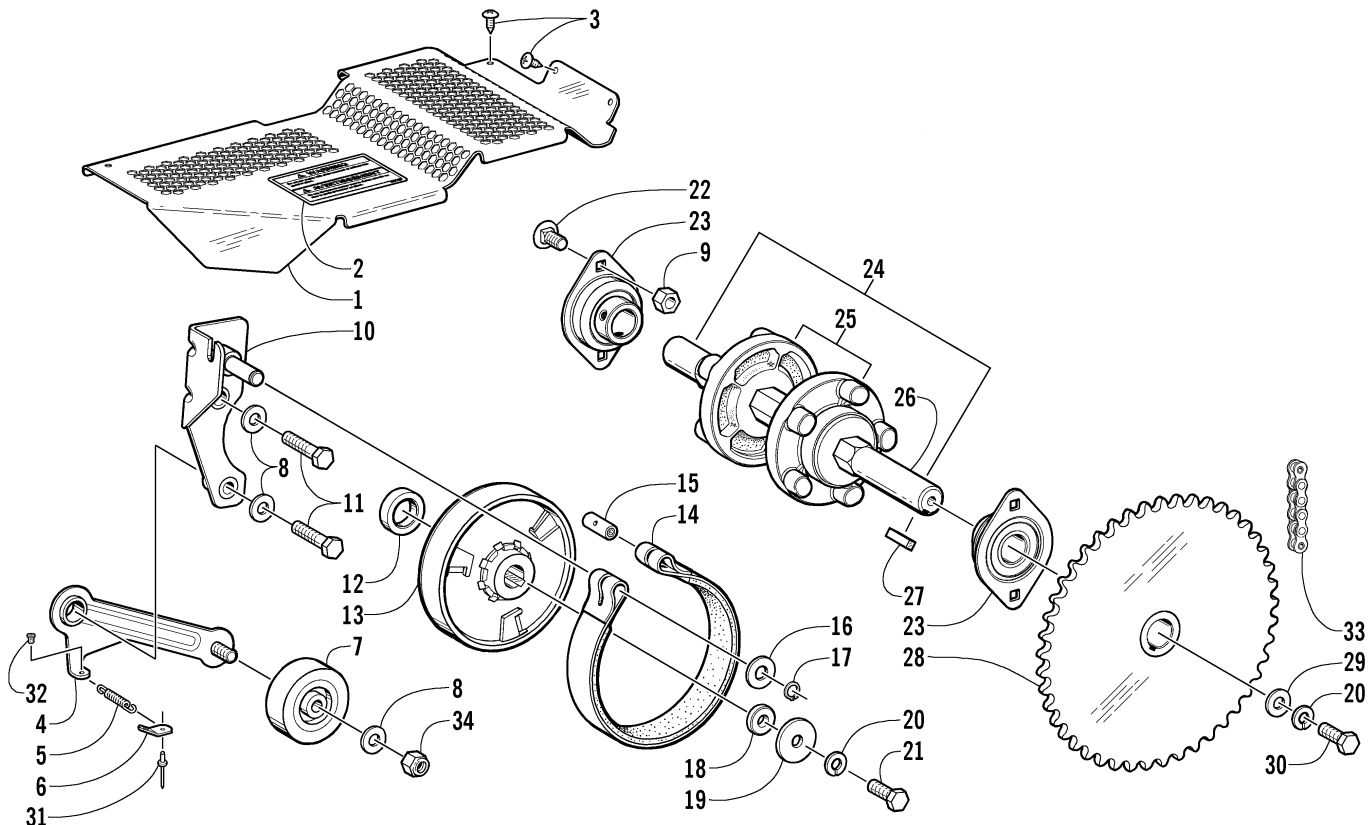

DRIVE TRAIN SHAFT AND BRAKE ASSEMBLIES

0735-370

Ref.	Part No.	Qty.	Description	Ref.	Part No.	Qty.	Description
1	1612-180	1	Shield, Clutch/Brake/Muffler	18	1602-027	1	Spacer, Clutch - Outer
2	3611-754	1	Decal, Warning - Guard	19	0123-260	1	Washer
3	0623-378	5	Screw, Self-Tapping	20	8051-242	2	Washer, Lock
4	0702-376	1	Tensioner, Chain	21	8004-132	1	Screw, Cap
5	1602-066	1	Spring, Tensioner - Chain	22	8011-130	4	Bolt, Carriage
6	2606-021	1	Tab, Spring Retainer	23	1602-023	2	Bearing, Drive Sprocket
7	1602-065	1	Roller, Chain Tensioner	24	0728-045	1	Track Drive Assembly (inc. 25 and 26)
8	8050-247	3	Washer	25	1602-016	2	• Sprocket, Track Drive
9	8040-426	4	Nut, Lock	26	1602-017	1	• Shaft, Drive Sprocket
10	0702-360	1	Bracket, Brake	27	0623-823	1	Key
11	8004-135	2	Screw, Cap	28	1602-018	1	Sprocket, Chain - Track Drive
12	1602-026	1	Spacer, Clutch - Inner	29	0123-019	1	Washer
13	1602-020	1	Clutch, Centrifugal	30	8002-131	1	Screw, Cap
14	1602-021	1	Band, Brake	31	8060-484	1	Rivet
15	1602-049	1	Pin, Retainer - Brake Cable	32	0623-868	1	Bushing, Snap
16	8050-277	1	Washer	33	1602-019	1	Chain, 76P
17	0623-821	1	Ring, Snap	34	8041-426	1	Nut, Lock