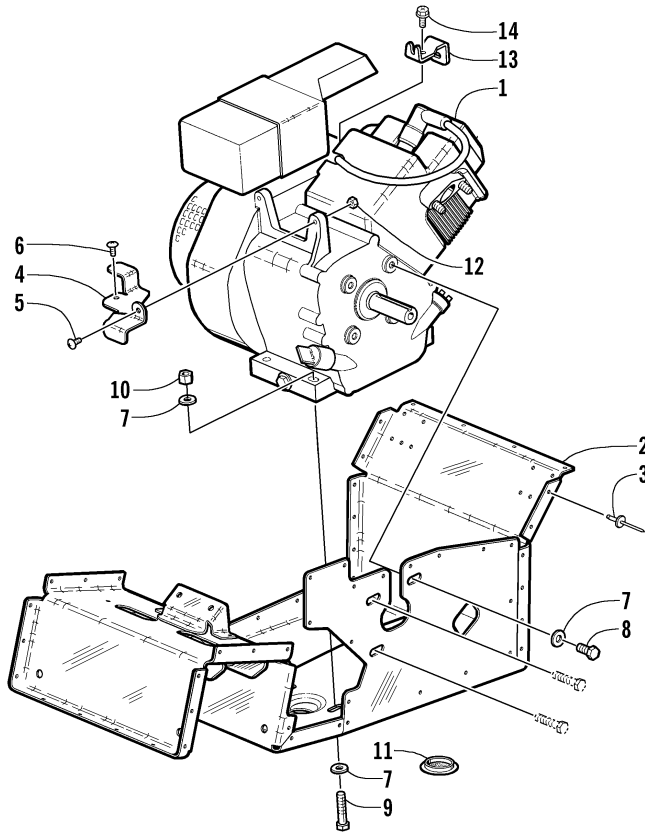

## BELLY PAN AND EXHAUST ASSEMBLIES

0735-407

Ref.	Part No.	Qty.	Description	Ref.	Part No.	Qty.	Description
1	1606-748	1	Belly Pan	11	8060-508	8	Rivet
2	1612-155	1	Muffler	12	0605-464	1	Boot, Tie Rod - Right
3	8060-484	2	Rivet		0605-465	1	Boot, Tie Rod - Left
4	0123-321	1	Spring, Extension	13	8002-041	2	Screw, Cap
5	0612-111	1	Bumper, Molded - Rubber	14	8051-217	2	Washer, Lock
6	1612-146	1	Bracket, Muffler Support	15	8050-222	2	Washer
7	0623-784	2	Screw, Self-Tapping	16	0693-317	2	Bolt, Stud
8	0606-526	2	Reflector, Front - Yellow	17	0691-852	1	Gasket, Exhaust
9	0623-269	4	Clip, Retaining	18	3004-326	2	Nut
10	8061-508	22	Rivet	19	0623-453	2	Clip, Retaining

## GAS TANK, SEAT, AND TAILLIGHT ASSEMBLY

(Complete Seat Assembly p/n 0718-912)

0735-390

Ref.	Part No.	Qty.	Description	Ref.	Part No.	Qty.	Description
1	1606-749	1	Tank, Gas/Seat-Base (inc. 2-5)	14	0606-057	1	Wire, Seat
2	0676-017	1	• Valve, Shut-Off	15	8050-157	2	Washer
3	0610-017	AR	• Hose, Gasline - 100 ft	16	0123-709	2	Nut w/Lock Washer
	0610-008	AR	• Hose, Gasline - 25 ft	17	0623-184	2	Washer
4	0510-335	1	• Filter, Fuel	18	0123-108	2	Nut, Nylon Cap
5	1670-084	1	Cap, Gas Tank (inc. 6)	19	0687-124	1	Cable, Choke
6	0109-733	1	• Seal, Gas Cap	20	2606-031	1	Wire, Seat
7	0610-015	AR	Hose, Vent - 100 ft	21	0623-054	1	Nut, Choke Cable
	0610-016	AR	Hose, Vent - 25 ft	22	3611-676	1	Decal, Switch/Choke
8	0123-811	2	Cable Tie - 4 in.	23	0609-111	1	Nut, Retaining
9	0116-469	1	Bushing, Recoil Starter	24	0109-822	1	Switch, Ignition
10	1706-143	1	Cover, Seat	25	0116-065	1	Key, Ignition
11	1706-017	1	Foam, Seat	26	8041-366	2	Nut, Lock
12	0609-070	1	Taillight Assembly (inc. 13)	27	8002-040	2	Screw, Cap
13	0230-020	1	• Bulb, Taillight				