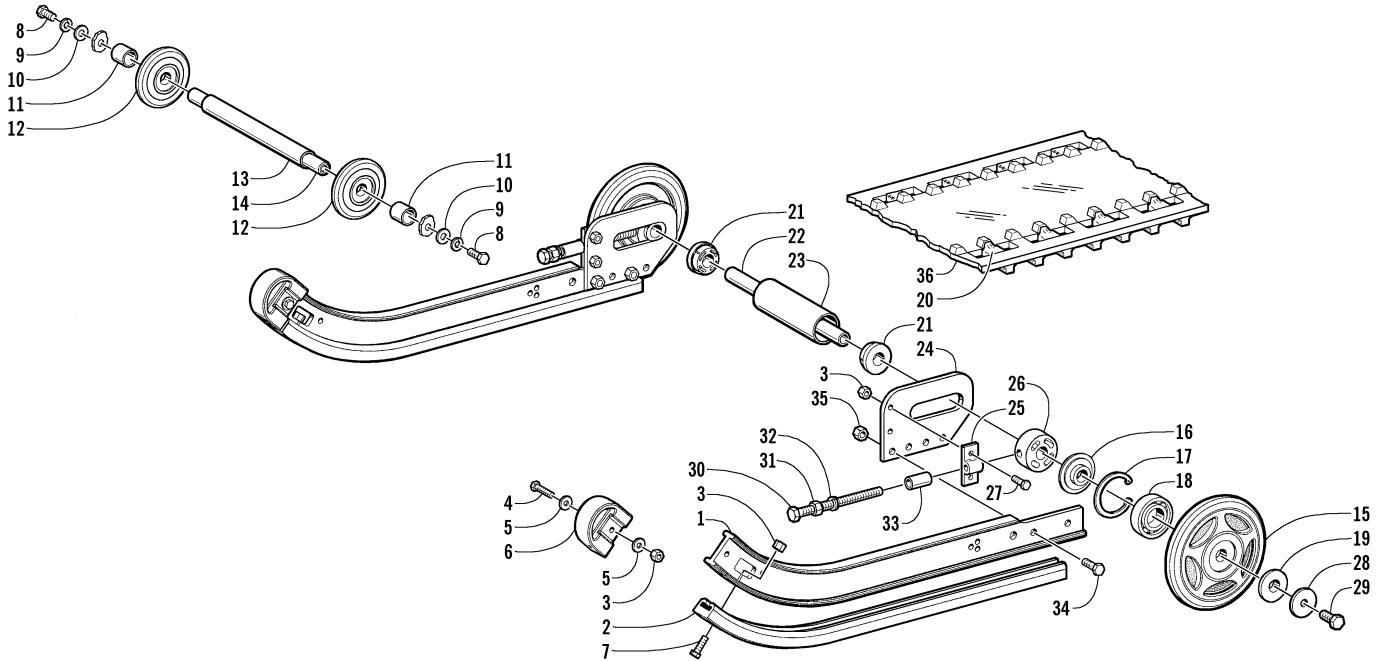

SLIDE RAIL, IDLER WHEELS, AND TRACK ASSEMBLY

(Complete Skid Frame Assembly p/n 7994-743)

0735-382

Ref.	Part No.	Qty.	Description	Ref.	Part No.	Qty.	Description
1	1604-561	2	Rail, Formed	19	0104-341	2	● Insert, Idler Wheel - Outer
2	1604-568	2	Wearstrip, Slide Rail - Black	20	1602-079	32	Clip, Guide
3	8040-366	8	Nut, Lock	21	0604-968	2	Bushing, Spacer - Rear Idler Wheel
4	8002-044	2	Screw, Cap	22	1604-562	1	Axle, Idler Wheel - Rear
5	8050-217	4	Washer	23	1604-563	1	Spacer, Idler Wheel - Rear
6	0604-231	2	End Cap, Slide Rail	24	1604-153	2	Housing, Rear Axle
7	0123-869	2	Screw, Machine	25	0604-206	2	Adjuster, Track
8	8002-131	2	Screw, Cap	26	0604-165	2	Bushing, Rear Idler Wheel - Adjustment
9	8051-247	2	Washer, Lock	27	8002-041	4	Screw, Cap
10	8050-247	2	Washer	28	0123-570	2	Washer
11	1604-565	2	Spacer, Idler Wheel - Outer	29	8012-222	2	Screw, Cap
12	0300-180	2	Wheel, Idler	30	0623-123	2	Screw, Cap
13	1604-564	1	Spacer, Idler Wheel - Inner	31	8042-486	2	Nut
14	1604-555	1	Axle, Idler Wheel	32	8051-277	2	Washer, Lock
15	0604-981	2	Wheel, Idler - Rear (inc. 16-19)	33	0604-298	2	Spacer, Track Adjuster
16	0104-340	2	● Insert, Idler Wheel - Inner	34	8002-132	4	Screw, Cap
17	0123-798	2	● Ring, Retaining	35	8040-426	4	Nut, Lock
18	0107-598	2	● Bearing	36	1602-015	1	Track Assembly (inc. 20)