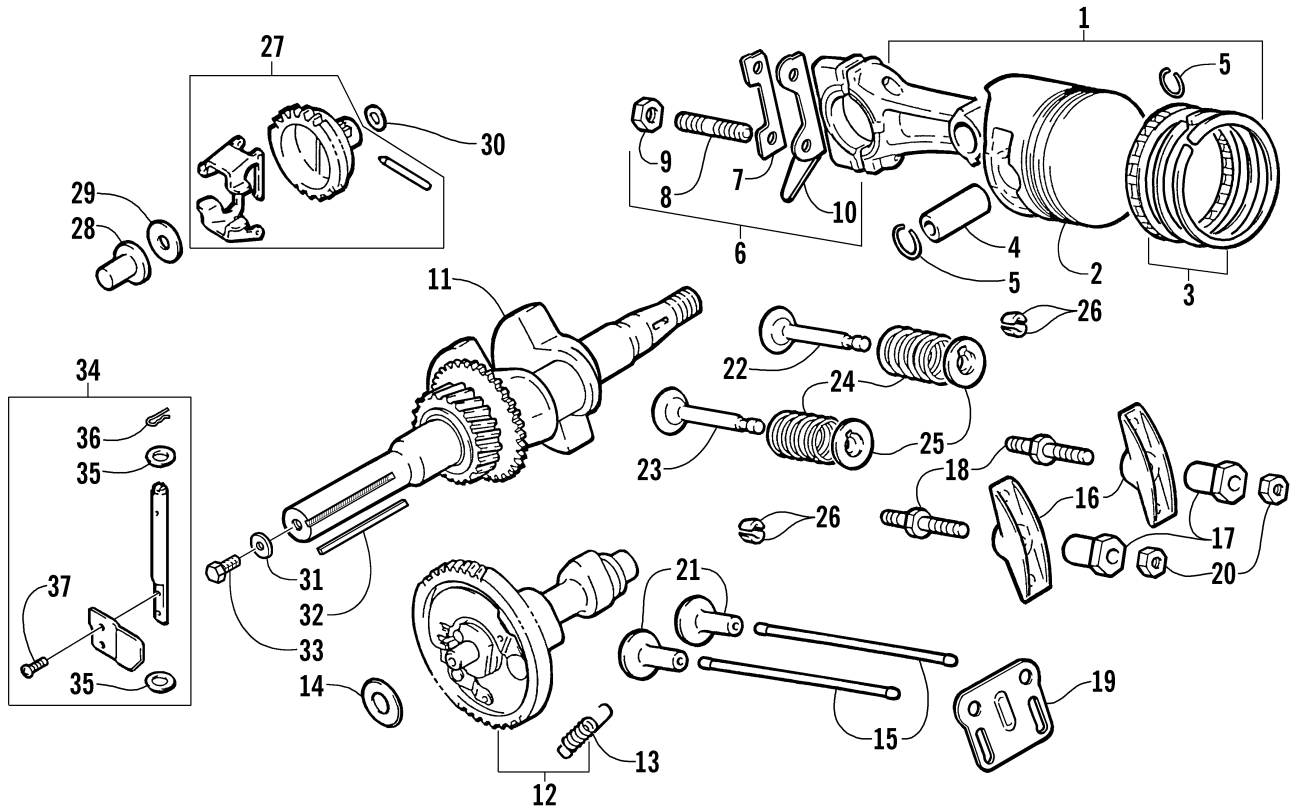

## CARBURETOR

0735-414

Ref.	Part No.	Qty.	Description	Ref.	Part No.	Qty.	Description
1	0694-010	1	Carburetor Assembly (inc. 2-21)	12	0691-272	2	• Spring
2	0691-423	1	• Gasket, Float Chamber	13	0693-538	1	• Pilot Jet (37.5)
3	0691-424	1	• Float	14	0693-315	1	• Screw
4	0691-422	1	• Gasket, Drain Plug	15	0691-426	1	• Ring
5	0691-421	1	• Plug, Drain	16	0693-283	1	• Chamber, Float
6	3003-189	1	• Main Jet (37.5)	17	0693-284	1	• Screw, Drain
7	0691-428	1	• Spring, Needle Jet	18	0693-285	1	• Gasket, Drain Screw
8	0693-536	1	• Pin, Float	19	0694-012	1	• Hose, Gasline
9	0693-055	1	• Needle Jet	20	0694-011	1	• Clamp, Hose
10	0693-056	1	• Nozzle	21	0694-025	1	• Screw
11	0691-102	1	• Adjuster				

## CYLINDER AND CRANKCASE

0735-417

Ref.	Part No.	Qty.	Description	Ref.	Part No.	Qty.	Description
1	0691-384	1	Head, Cylinder (inc. 2)	17	0694-022	1	Cover, Oil Level Sensor
2	0691-545	2	• Guide, Valve	18	0693-307	4	Bolt
3	0691-386	1	Gasket, Cylinder Head	19	0691-834	1	Gasket, Crankcase
4	0693-303	4	Bolt	20	0694-003	1	Gauge, Engine Oil Level - Assembly (inc. 21)
5	3008-199	2	Pin, Dowel	21	0693-298	2	• O-Ring
6	0691-830	1	Cover, Cylinder Head	22	0694-004	1	Plug, Engine Oil Drain - Assembly (inc. 21)
7	0691-387	1	Gasket, Cylinder Head Cover	23	0691-837	1	Gasket, Engine Oil Level Sensor
8	0693-241	4	Bolt	24	0693-243	7	Bolt
9	0217-703	1	Plug, Spark (BPR6ES)	25	3005-206	2	Pin, Dowel
10	0694-001	1	Cylinder Assembly (inc. 11-14)	26	0691-393	1	Body, Air Breather - Assembly (inc. 27-28)
11	0691-376	2	• Seal, Oil	27	0693-226	1	• Valve, Reed - Set
12	0691-374	2	• Bearing	28	0693-305	2	• Screw
13	0693-253	2	• Plug	29	0693-362	1	Hose, Air Breather
14	3002-276	2	• Gasket				
15	0694-002	1	Cover, Crankcase - Assembly - Side (inc. 12, 13, and 16)				
16	0691-844	1	• Shaft, Governor Gear				