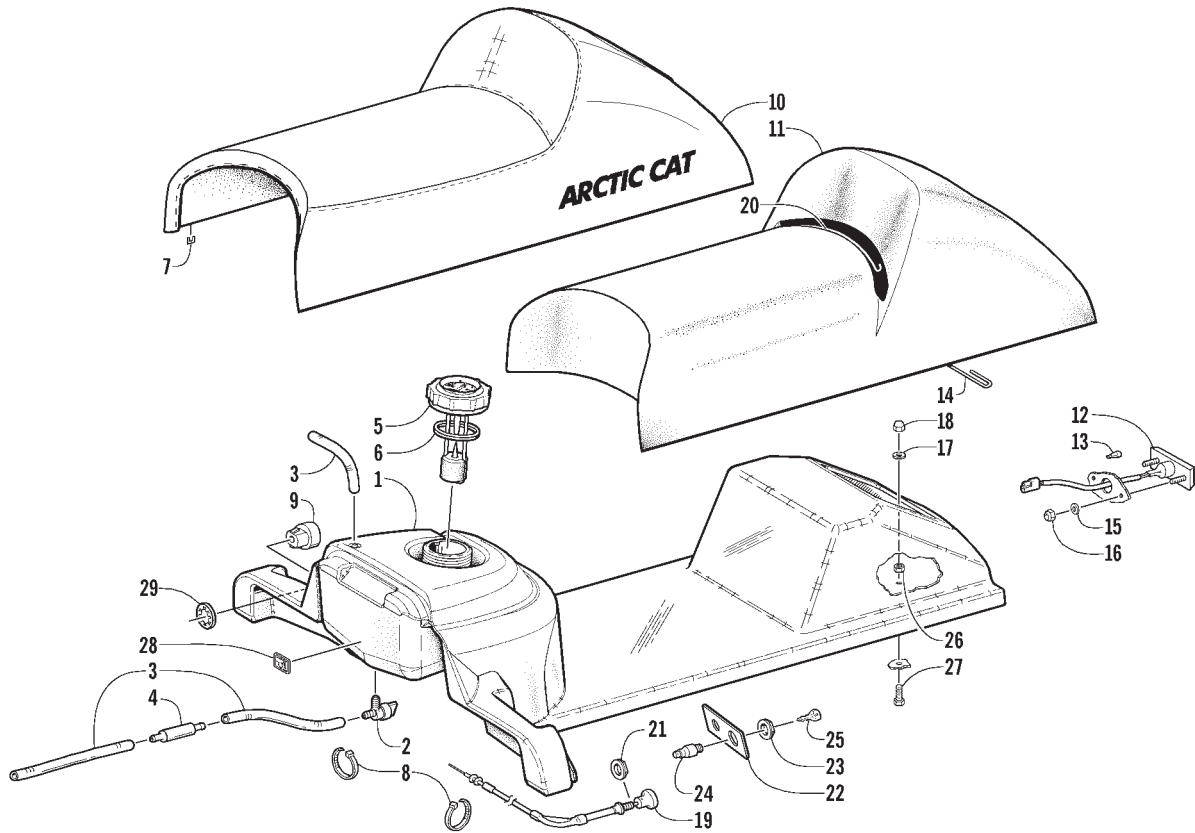

GAS TANK, SEAT, AND TAILLIGHT ASSEMBLY

(Complete Seat Assembly p/n 1718-081)

0736-366 * Not a Service Part

Ref.	Part No.	Qty.	Description	Ref.	Part No.	Qty.	Description
1	2606-125	1	Tank, Gas/Seat-Base (inc. 2-5)	15	8050-157	2	Washer
2	0676-017	1	• Valve, Shut-Off	16	0123-709	2	Nut w/Lock Washer
3	0610-017	AR	• Hose, Gasline/Vent - 100 ft	17	0623-184	2	Washer
	0610-008	AR	• Hose, Gasline/Vent - 25 ft	18	0123-108	2	Nut, Nylon Cap
4	0510-335	1	• Filter, Fuel	19	0687-124	1	Cable, Choke
5	1670-084	1	Cap, Gas Tank (inc. 6)	20	2606-031	1	Wire, Seat
6	0109-733	1	• Seal, Gas Cap	21	0623-054	1	Nut, Choke Cable
7	*	AR	Staple, Seat Cover (1/4 in. Stainless Steel)	22	3611-676	1	Decal, Switch/Choke
8	0123-788	3	Cable Tie - 7 in.	23	0609-111	1	Nut, Retaining
9	0116-469	1	Bushing, Recoil	24	0109-822	1	Switch, Ignition (inc. 25)
10	1706-345	1	Cover, Seat	25	0116-065	2	• Key, Ignition Switch
11	1706-017	1	Foam, Seat	26	8041-366	2	Nut, Lock
12	0609-070	1	Taillight Assembly (inc. 13)	27	8002-040	2	Screw, Cap
13	0230-020	1	• Bulb, Taillight	28	3611-856	1	Decal, Fuel Shut-Off
14	0606-057	1	Wire, Seat	29	0123-579	1	Nut, Push