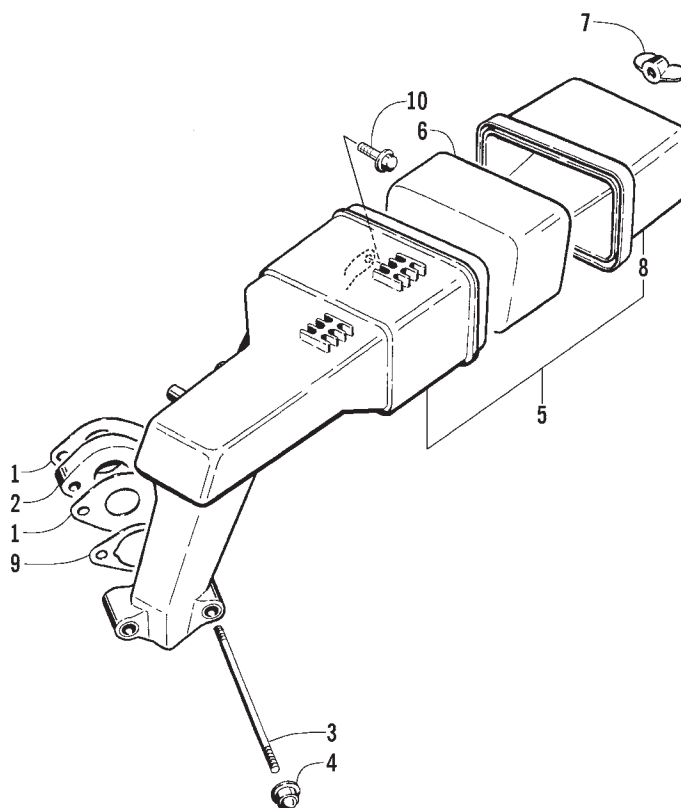

GAS TANK, SEAT, AND TAILLIGHT ASSEMBLY

(Complete Seat Assembly p/n 1718-081)

0736-366 * Not a Service Part

Ref.	Part No.	Qty.	Description	Ref.	Part No.	Qty.	Description
1	2606-125	1	Tank, Gas/Seat-Base (inc. 2-5)	15	8050-157	2	Washer
2	0676-017	1	• Valve, Shut-Off	16	0123-709	2	Nut w/Lock Washer
3	0610-017	AR	• Hose, Gasline/Vent - 100 ft	17	0623-184	2	Washer
	0610-008	AR	• Hose, Gasline/Vent - 25 ft	18	0123-108	2	Nut, Nylon Cap
4	0510-335	1	• Filter, Fuel	19	0687-124	1	Cable, Choke
5	1670-084	1	Cap, Gas Tank (inc. 6)	20	2606-031	1	Wire, Seat
6	0109-733	1	• Seal, Gas Cap	21	0623-054	1	Nut, Choke Cable
7	*	AR	Staple, Seat Cover (1/4 in. Stainless Steel)	22	3611-676	1	Decal, Switch/Choke
8	0123-788	3	Cable Tie - 7 in.	23	0609-111	1	Nut, Retaining
9	0116-469	1	Bushing, Recoil	24	0109-822	1	Switch, Ignition (inc. 25)
10	1706-345	1	Cover, Seat	25	0116-065	2	• Key, Ignition Switch
11	1706-017	1	Foam, Seat	26	8041-366	2	Nut, Lock
12	0609-070	1	Taillight Assembly (inc. 13)	27	8002-040	2	Screw, Cap
13	0230-020	1	• Bulb, Taillight	28	3611-856	1	Decal, Fuel Shut-Off
14	0606-057	1	Wire, Seat	29	0123-579	1	Nut, Push

ENGINE AND RELATED PARTS

0736-155

Ref.	Part No.	Qty.	Description	Ref.	Part No.	Qty.	Description
1	0662-302	1	Engine	12	8041-246	1	Nut, Lock
2	1706-235	1	Front End	13	1670-074	1	Bracket, Throttle Cable
3	8060-484	AR	Rivet	14	3004-987	1	Screw, Cap
4	2606-223	1	Cover, Governor	15	1670-235	1	Grommet
5	8007-400	1	Screw, Machine	16	1670-191	1	Stick, Oil Level
6	0623-914	1	Screw, Self-Tapping	17	1670-190	1	Tube, Oil Level Stick
7	8050-247	9	Washer	18	0623-896	1	Nut, Shoulder
8	8004-130	1	Screw, Cap	19	0623-884	1	O-Ring, Oil Level Adapter
9	8002-135	4	Screw, Cap	20	0623-883	1	Adapter, Oil Level
10	8040-426	4	Nut, Lock	21	0623-903	1	O-Ring
11	0623-822	5	Plug				