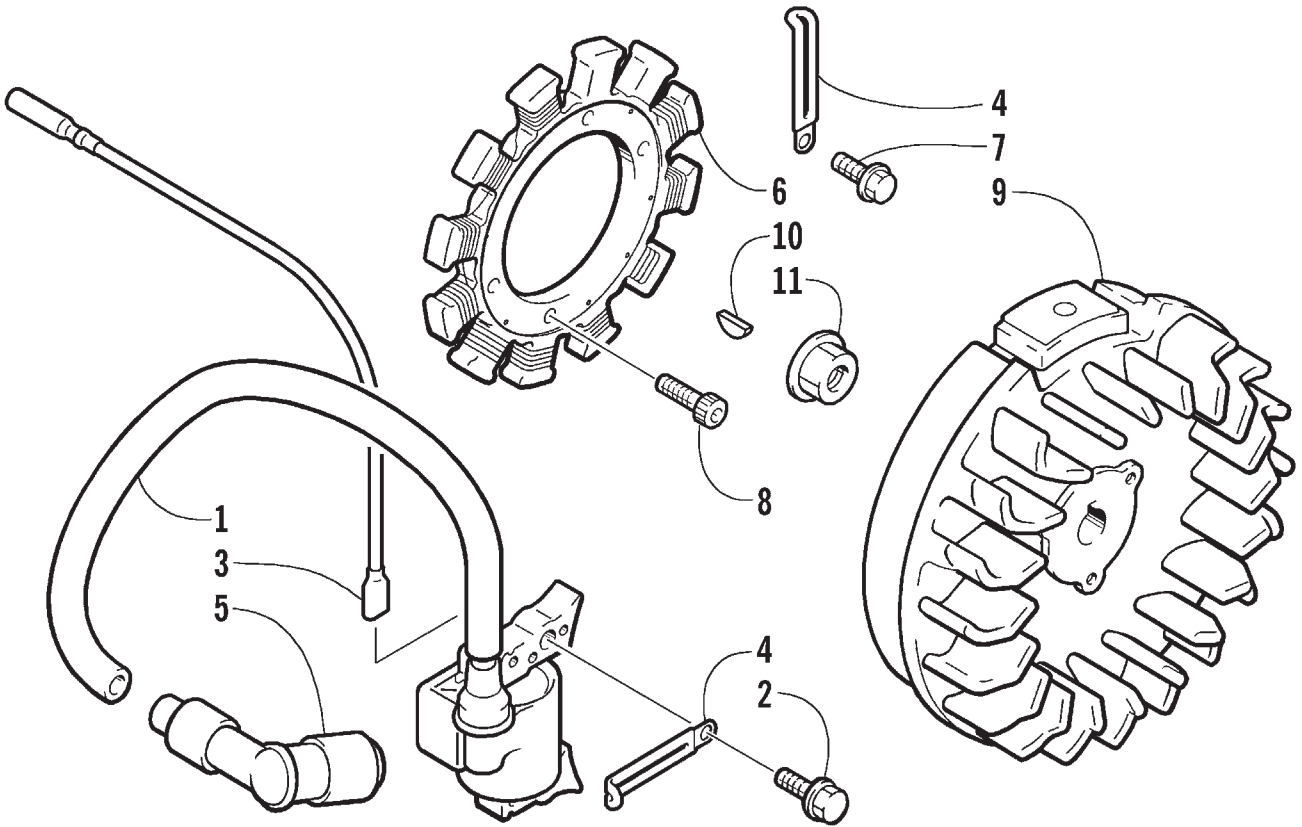

RECOIL STARTER

0735-430

Ref.	Part No.	Qty.	Description	Ref.	Part No.	Qty.	Description
1	0694-013	1	Cover, Ventilation Cowling	8	0693-256	1	• Ratchet Set
2	0691-853	1	Cowling, Ventilation	9	0691-298	1	• Spring, Spiral
3	0693-241	7	Bolt	10	3003-327	1	Rope
4	0691-122	1	Protector, Lead Wire	11	0693-246	3	Bolt
5	0694-014	1	Starter, Recoil - Assembly (inc. 6-9)	12	0691-863	1	Pulley, Starter
6	0693-257	1	• Grip Assembly	13	3004-423	3	Screw
7	0691-856	1	• Reel				

THROTTLE CONTROL ASSEMBLY

0736-383

Ref.	Part No.	Qty.	Description	Ref.	Part No.	Qty.	Description
1	0694-016	1	Lever, Throttle Cable	10	0693-241	1	Bolt
2	0694-017	1	Bracket, Throttle Control	11	0694-015	1	Spring, Throttle Control
3	0693-416	1	Bolt	12	0694-019	1	Rod, Carburetor
4	3002-459	1	Spacer	13	0691-455	1	Spring, Carburetor Rod
5	0691-901	1	Spring	14	0693-259	1	Lever, Throttle Control (inc. 3 and 15)
6	3003-922	1	Spring	15	0691-017	1	• Nut
7	3004-611	1	Screw	16	0623-965	1	Spring
8	3004-987	1	Bolt	17	0623-966	1	Screw, Machine
9	3004-351	1	Nut	18	8050-217	1	Washer