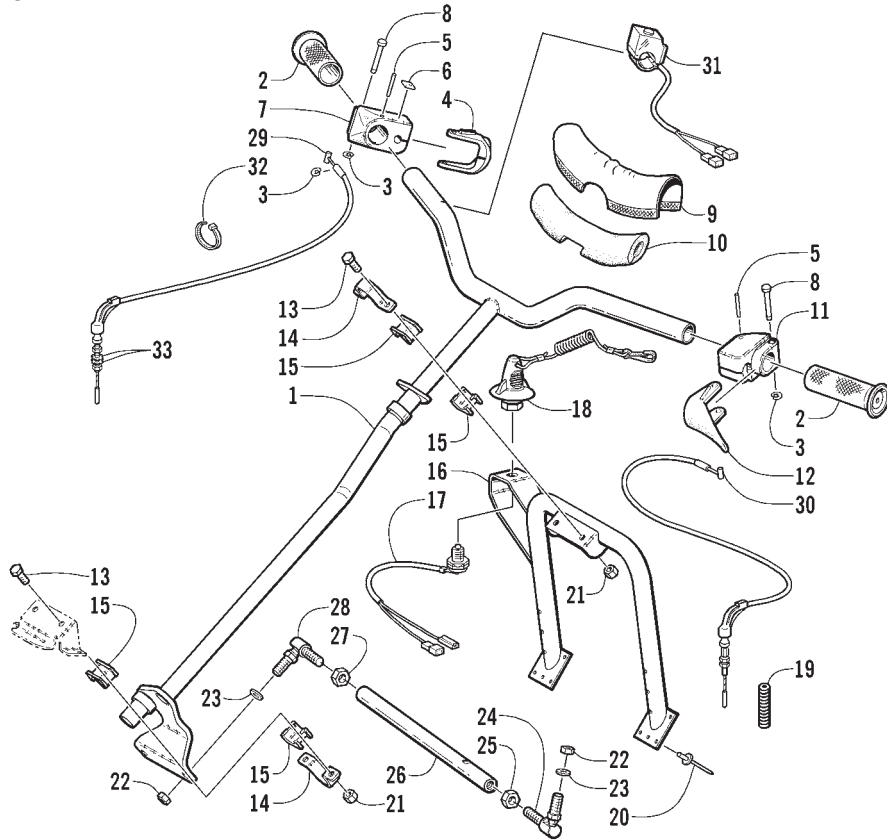

SKI AND SPINDLE ASSEMBLY

0736-145

Ref.	Part No.	Qty.	Description	Ref.	Part No.	Qty.	Description
1	0703-869	2	Ski	8	1603-365	2	Axle, Suspension
2	0703-698	2	Wearbar	9	0623-831	2	Cap, Spindle
3	8002-230	2	Screw, Cap	10	3611-882	2	Decal, "AWS" - Spindle
4	8050-277	4	Washer	11	8040-426	4	Nut, Lock
5	8040-486	2	Nut, Lock	12	8050-247	4	Washer
6	0703-834	2	Spindle (inc. 7 and 13)	13	0603-647	8	Insert, Spindle
7	0623-010	2	• Fitting, Grease				

2001 Z 120 Sno Pro

A-ARM ASSEMBLY

0736-146

Ref.	Part No.	Qty.	Description	Ref.	Part No.	Qty.	Description
1	0703-806	2	A-Arm - Upper	7	8002-232	4	Screw, Cap
2	0703-691	2	A-Arm - Lower	8	0623-661	4	Nut, Crown Lock
3	1603-365	4	Axle, Suspension	9	1603-463	2	Bracket, Mounting - Shock
4	1603-394	4	Axle, Suspension	10	8050-277	16	Washer
5	0605-451	8	Axle, Powder Metal	11	8040-486	4	Nut, Lock
6	0623-900	4	Screw, Cap				

2001 Z 120 Sno Pro

STEERING POST AND TIE ROD ASSEMBLY

0736-364

Ref. Part No.	Qty.	Description	Ref. Part No.	Qty.	Description		
1	0703-870	1	Post, Steering	18	0630-139	1	● Cord, Tether Switch
2	1606-765	2	Grip, Handle	19	1602-100	1	Spring, Return - Brake
3	0123-231	3	Ring, Retaining	20	8060-484	10	Rivet
4	0109-609	1	Lever, Throttle	21	8040-366	4	Nut, Lock
5	8070-318	2	Pin, Spring	22	0623-696	4	Nut, Lock
6	0611-022	1	Decal, Engine Stop Switch	23	0623-044	4	Washer
7	0302-165	1	Control, Throttle	24	1603-374	2	Rod End - Right
8	0123-230	2	Pin	25	0123-191	2	Nut, Hex - Right
9	0605-560	1	Cover, Handlebar Pad	26	0605-452	2	Tube, Tie Rod
10	0605-501	1	Pad, Handlebar	27	0123-917	2	Nut, Hex - Left
11	0302-147	1	Housing, Brake	28	1603-375	2	Rod End - Left
12	0609-504	1	Lever, Brake	29	0687-121	1	Cable, Throttle
13	8002-040	4	Screw, Cap	30	0687-122	1	Cable, Brake
14	0605-446	2	Retainer, Bearing	31	0609-007	1	Switch, Engine Stop
15	0605-444	4	Bearing, Steering Post	32	0123-788	AR	Cable Tie - 7 in.
16	1706-050	1	Support, Steering Post	33	8053-212	2	Washer, Lock - External Tooth
17	0630-138	1	Switch, Tether - Assembly (inc. 18)				