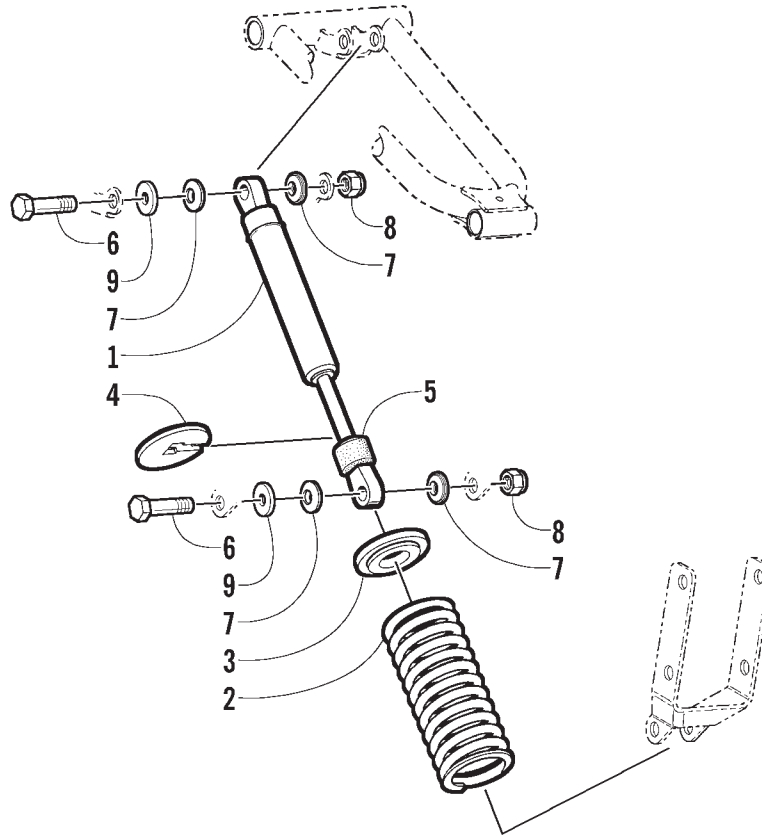

SKI AND SPINDLE ASSEMBLY

0736-145

Ref.	Part No.	Qty.	Description	Ref.	Part No.	Qty.	Description
1	0703-869	2	Ski	8	1603-365	2	Axle, Suspension
2	0703-698	2	Wearbar	9	0623-831	2	Cap, Spindle
3	8002-230	2	Screw, Cap	10	3611-882	2	Decal, "AWS" - Spindle
4	8050-277	4	Washer	11	8040-426	4	Nut, Lock
5	8040-486	2	Nut, Lock	12	8050-247	4	Washer
6	0703-834	2	Spindle (inc. 7 and 13)	13	0603-647	8	Insert, Spindle
7	0623-010	2	• Fitting, Grease				

2001 Z 120 Sno Pro

A-ARM ASSEMBLY

0736-146

Ref.	Part No.	Qty.	Description	Ref.	Part No.	Qty.	Description
1	0703-806	2	A-Arm - Upper	7	8002-232	4	Screw, Cap
2	0703-691	2	A-Arm - Lower	8	0623-661	4	Nut, Crown Lock
3	1603-365	4	Axle, Suspension	9	1603-463	2	Bracket, Mounting - Shock
4	1603-394	4	Axle, Suspension	10	8050-277	16	Washer
5	0605-451	8	Axle, Powder Metal	11	8040-486	4	Nut, Lock
6	0623-900	4	Screw, Cap				

2001 Z 120 Sno Pro

STEERING POST AND TIE ROD ASSEMBLY

0736-364

Ref. Part No.	Qty.	Description	Ref. Part No.	Qty.	Description		
1	0703-870	1	Post, Steering	18	0630-139	1	● Cord, Tether Switch
2	1606-765	2	Grip, Handle	19	1602-100	1	Spring, Return - Brake
3	0123-231	3	Ring, Retaining	20	8060-484	10	Rivet
4	0109-609	1	Lever, Throttle	21	8040-366	4	Nut, Lock
5	8070-318	2	Pin, Spring	22	0623-696	4	Nut, Lock
6	0611-022	1	Decal, Engine Stop Switch	23	0623-044	4	Washer
7	0302-165	1	Control, Throttle	24	1603-374	2	Rod End - Right
8	0123-230	2	Pin	25	0123-191	2	Nut, Hex - Right
9	0605-560	1	Cover, Handlebar Pad	26	0605-452	2	Tube, Tie Rod
10	0605-501	1	Pad, Handlebar	27	0123-917	2	Nut, Hex - Left
11	0302-147	1	Housing, Brake	28	1603-375	2	Rod End - Left
12	0609-504	1	Lever, Brake	29	0687-121	1	Cable, Throttle
13	8002-040	4	Screw, Cap	30	0687-122	1	Cable, Brake
14	0605-446	2	Retainer, Bearing	31	0609-007	1	Switch, Engine Stop
15	0605-444	4	Bearing, Steering Post	32	0123-788	AR	Cable Tie - 7 in.
16	1706-050	1	Support, Steering Post	33	8053-212	2	Washer, Lock - External Tooth
17	0630-138	1	Switch, Tether - Assembly (inc. 18)				