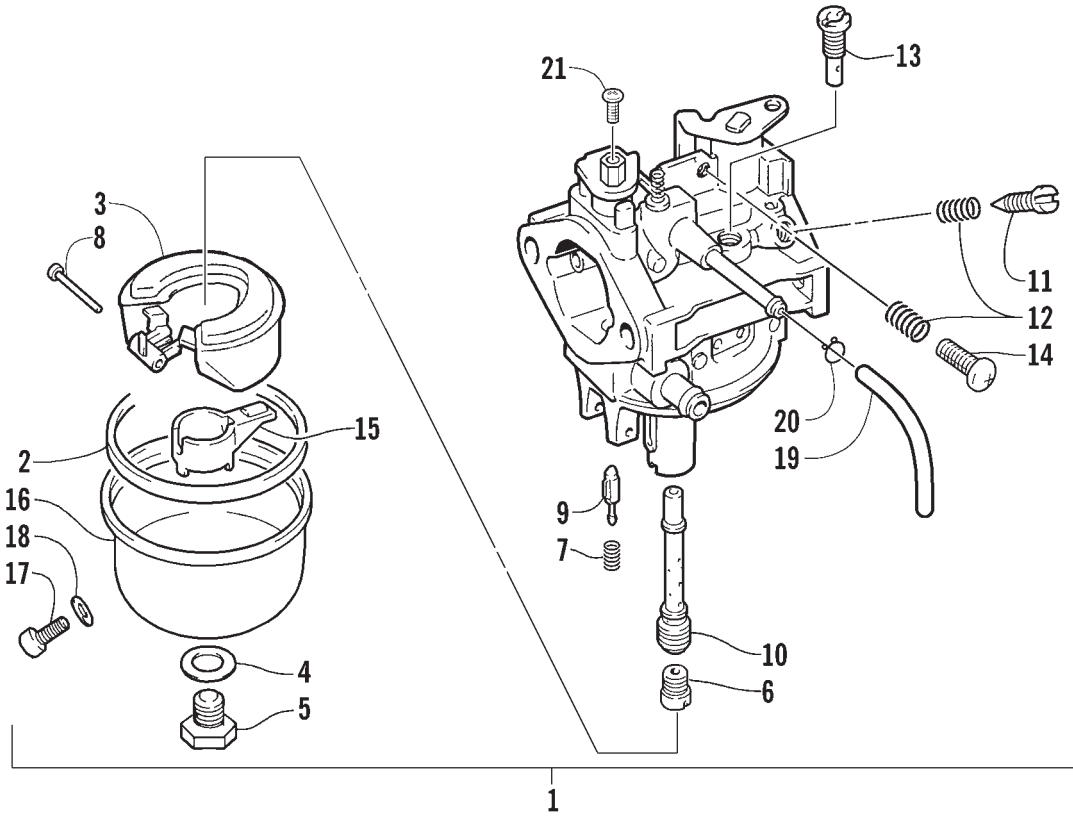

2001 Z 120 Sno Pro

CARBURETOR

0735-414 *Optional

Ref.	Part No.	Qty.	Description	Ref.	Part No.	Qty.	Description
1	0694-028	1	Carburetor Assembly (inc. 2-21)	13	0694-033	1	• Pilot Jet (42.5)
2	0691-423	1	• Gasket, Float Chamber		0693-538	1	• Pilot Jet (37.5)*
3	0691-424	1	• Float		6506-261	1	• Pilot Jet (45)*
4	0691-422	1	• Gasket, Drain Plug		6506-262	1	• Pilot Jet (47.5)*
5	0691-421	1	• Plug, Drain		6506-263	1	• Pilot Jet (50)*
6	0694-032	1	• Main Jet (77.5)	14	0693-315	1	• Screw
7	0691-428	1	• Spring, Needle Jet	15	0691-426	1	• Ring
8	0693-536	1	• Pin, Float	16	0693-283	1	• Chamber, Float
9	0693-055	1	• Needle Jet	17	0693-284	1	• Screw, Drain
10	0693-056	1	• Nozzle	18	0693-285	1	• Gasket, Drain Screw
11	0691-102	1	• Adjuster	19	0694-012	1	• Hose, Gasline
12	0691-272	2	• Spring	20	0694-011	1	• Clamp, Hose
				21	0694-025	1	• Screw