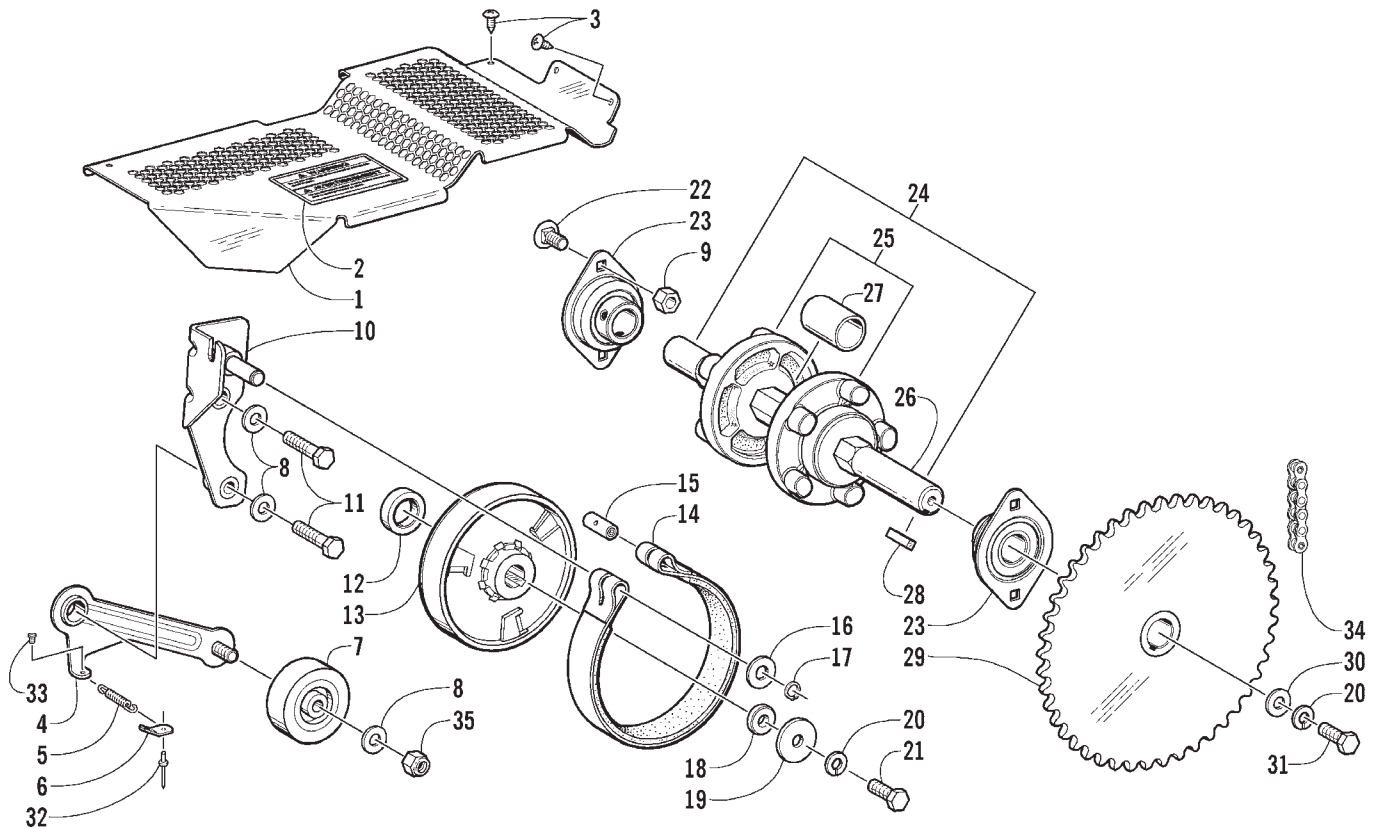

2001 Z 120 Sno Pro

STEERING POST AND TIE ROD ASSEMBLY

0736-364

Ref. Part No.	Qty.	Description	Ref. Part No.	Qty.	Description		
1	0703-870	1	Post, Steering	18	0630-139	1	● Cord, Tether Switch
2	1606-765	2	Grip, Handle	19	1602-100	1	Spring, Return - Brake
3	0123-231	3	Ring, Retaining	20	8060-484	10	Rivet
4	0109-609	1	Lever, Throttle	21	8040-366	4	Nut, Lock
5	8070-318	2	Pin, Spring	22	0623-696	4	Nut, Lock
6	0611-022	1	Decal, Engine Stop Switch	23	0623-044	4	Washer
7	0302-165	1	Control, Throttle	24	1603-374	2	Rod End - Right
8	0123-230	2	Pin	25	0123-191	2	Nut, Hex - Right
9	0605-560	1	Cover, Handlebar Pad	26	0605-452	2	Tube, Tie Rod
10	0605-501	1	Pad, Handlebar	27	0123-917	2	Nut, Hex - Left
11	0302-147	1	Housing, Brake	28	1603-375	2	Rod End - Left
12	0609-504	1	Lever, Brake	29	0687-121	1	Cable, Throttle
13	8002-040	4	Screw, Cap	30	0687-122	1	Cable, Brake
14	0605-446	2	Retainer, Bearing	31	0609-007	1	Switch, Engine Stop
15	0605-444	4	Bearing, Steering Post	32	0123-788	AR	Cable Tie - 7 in.
16	1706-050	1	Support, Steering Post	33	8053-212	2	Washer, Lock - External Tooth
17	0630-138	1	Switch, Tether - Assembly (inc. 18)				