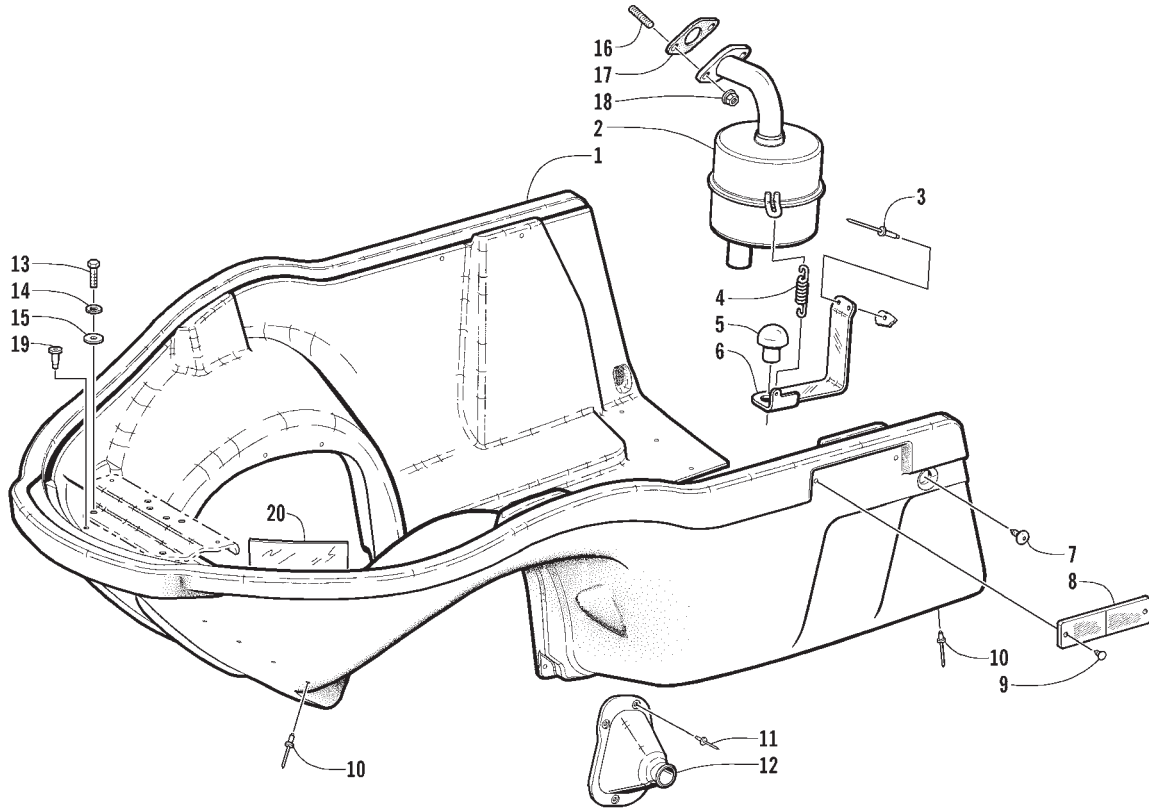

BELLY PAN AND EXHAUST ASSEMBLIES

0736-153

Ref.	Part No.	Qty.	Description	Ref.	Part No.	Qty.	Description
1	1606-748	1	Belly Pan	12	0605-464	1	Boot, Tie Rod - Right
2	1612-155	1	Muffler		0605-465	1	Boot, Tie Rod - Left
3	8060-484	2	Rivet	13	8002-041	2	Screw, Cap
4	0123-321	1	Spring, Extension	14	8051-217	2	Washer, Lock
5	0612-111	1	Bumper, Molded - Rubber	15	8050-222	2	Washer
6	1612-146	1	Bracket, Muffler Support	16	0693-317	2	Bolt, Stud
7	0623-309	2	Screw, Self-Tapping	17	0691-852	1	Gasket, Exhaust
8	0606-526	2	Reflector, Front - Yellow	18	3004-326	2	Nut
9	0623-269	4	Clip, Retaining	19	0623-857	2	Plug
10	8061-508	22	Rivet	20	0619-206	AR	Tape, Foil
11	8060-508	8	Rivet