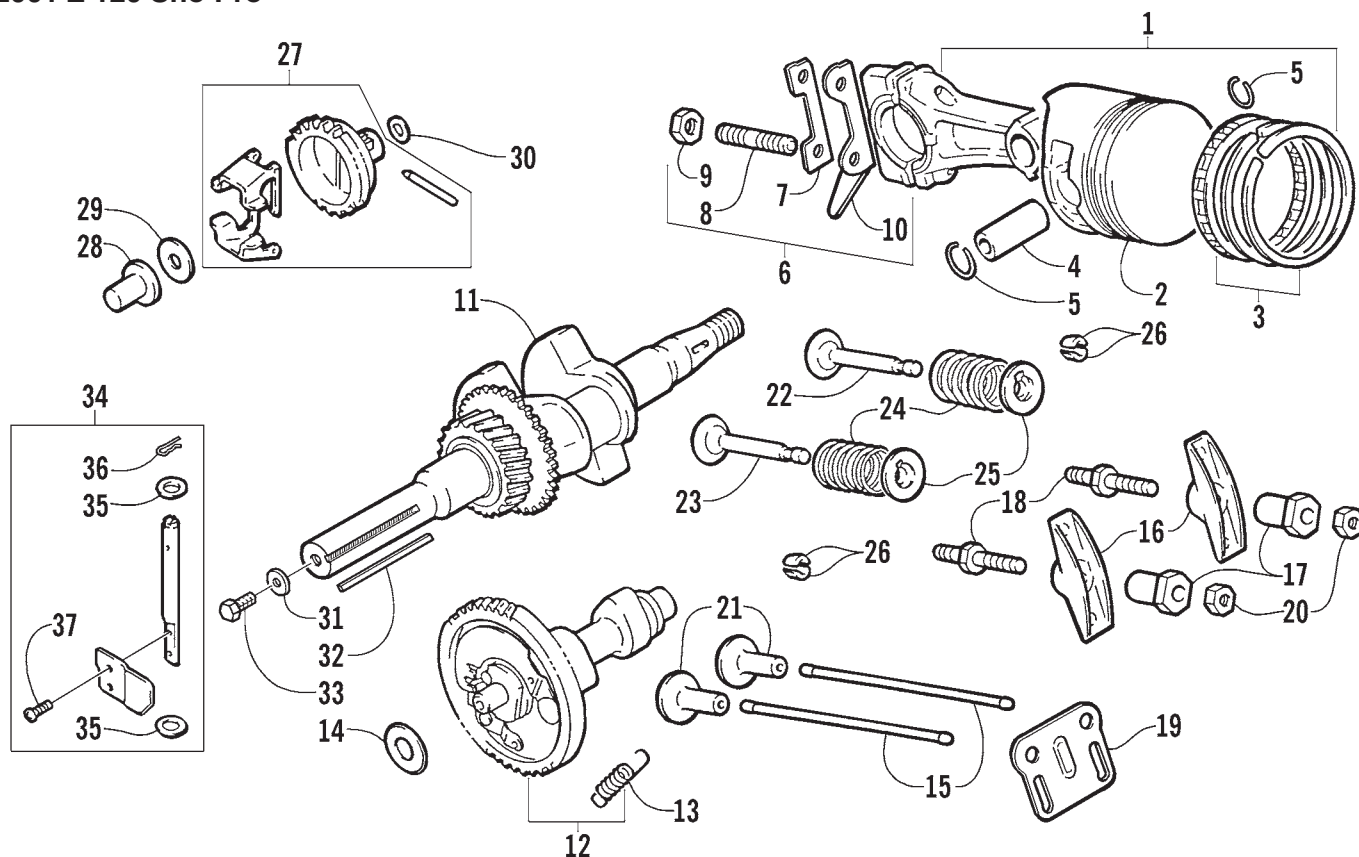

2001 Z 120 Sno Pro

PISTON AND CRANKSHAFT

0735-429

Ref.	Part No.	Qty.	Description	Ref.	Part No.	Qty.	Description
1	0694-026	1	Piston Assembly (inc. 2, 3, and 5)	17	0691-413	2	Pivot
2	0691-398	1	• Piston	18	0691-414	2	Bolt, Stud - Pivot
	0691-569	1	• Piston, Oversized (0.25 mm)	19	0691-415	1	Guide, Push Rod
	0691-570	1	• Piston, Oversized (0.50 mm)	20	0691-016	2	Nut
3	0691-399	1	• Ring, Piston - Set	21	0691-406	2	Tappet
	0691-571	1	• Ring, Piston - Set - Oversized (0.25 mm)	22	0694-008	1	Valve, Intake
	0691-572	1	• Ring, Piston - Set - Oversized (0.50 mm)	23	0694-009	1	Valve, Exhaust
4	0691-400	1	Pin, Piston	24	3001-864	2	Spring, Valve
5	0691-378	2	Circlip	25	0693-313	2	Retainer, Valve Spring
6	0691-936	1	Rod, Connecting - Assembly (inc. 7-10)	26	0693-281	4	Cotter, Valve
7	0691-403	1	• Plate, Lock	27	0693-698	1	Gear, Governor - Set
8	0691-366	2	• Bolt, Stud	28	0691-842	1	Slider, Governor
9	3004-851	2	• Nut	29	0691-843	1	Washer
10	0691-402	1	• Plate, Splash	30	3004-652	1	Washer
11	0694-027	1	Crankshaft Assembly	31	0694-024	1	Washer
12	0691-914	1	Camshaft (inc. 13)	32	0694-006	1	Key, Crankshaft
13	0691-380	1	• Spring	33	0694-007	1	Bolt, Crankshaft
14	0691-840	1	Washer	34	0693-258	1	Shaft, Throttle Control - Set (inc. 35-37)
15	0691-407	2	Rod, Push	35	0693-252	2	• Washer
16	0691-412	2	Arm, Rocker	36	0691-848	1	• Pin, Snap
				37	3004-563	2	• Screw