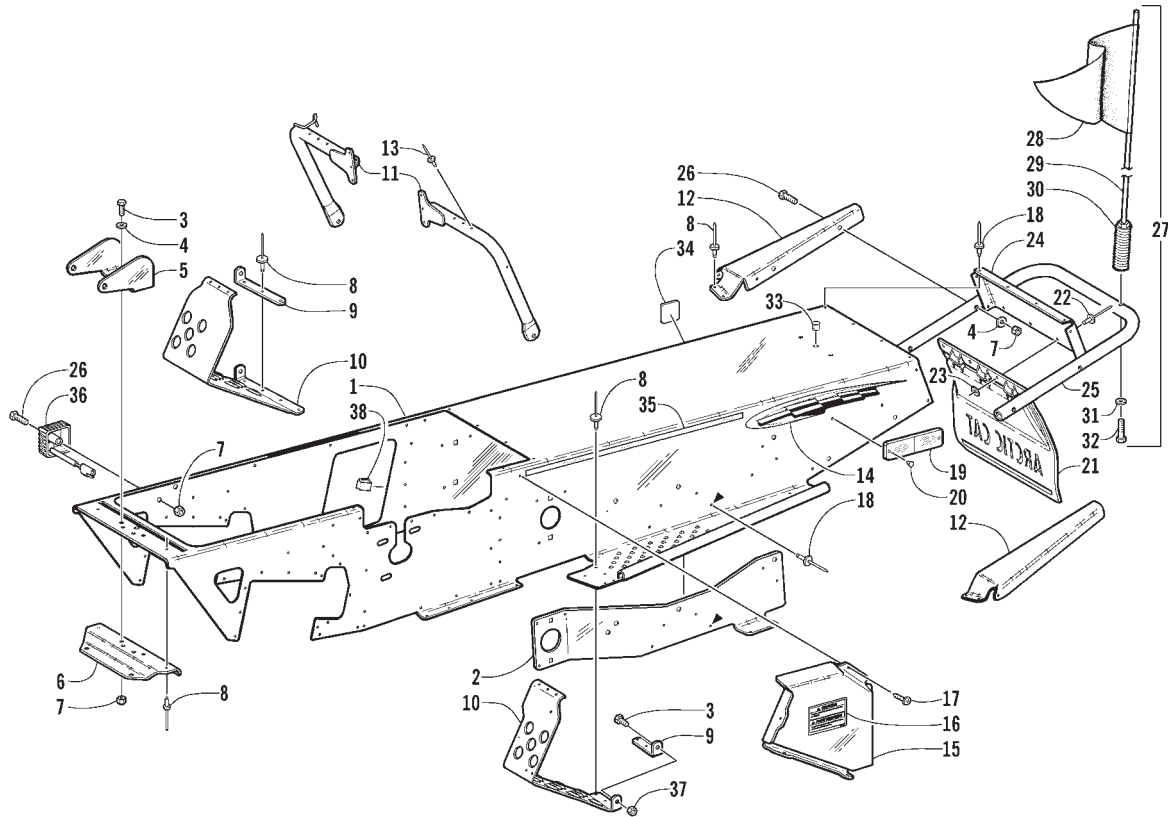

CHASSIS, FOOTREST, AND REAR BUMPER ASSEMBLY

0736-151

Ref.	Part No.	Qty.	Description	Ref.	Part No.	Qty.	Description
1	<u>0718-996</u>	1	Tunnel Assembly (inc. 2)	17	0623-301	4	Screw, Self-Tapping
2	<u>2606-218</u>	1	• Plate, Reinforcement - Tunnel - Right	18	0123-418	30	Rivet
	<u>2606-219</u>	1	• Plate, Reinforcement - Tunnel - Left	19	0606-029	2	Reflector, Rear - Red
3	8002-040	6	Screw, Cap	20	0623-269	4	Clip, Retaining
4	8050-217	8	Washer	21	1606-750	1	Snowflap
5	2606-009	1	Bracket, Mounting - Hood - Lower	22	8060-628	4	Rivet
6	2606-019	1	Plate, Reinforcement	23	0123-802	4	Washer
7	8040-366	9	Nut, Lock	24	1606-740	1	Plate, Cover - Tunnel
8	8060-484	AR	Rivet	25	1706-018	1	Bumper, Rear
9	1606-826	1	Bracket, Support - Footrest - Right	26	8002-044	5	Screw, Cap
	1606-827	1	Bracket, Support - Footrest - Left	27	1706-105	1	Flag, Safety - Assembly (inc. 28-32)
10	1606-784	1	Footrest - Right	28	1706-104	1	• Flag, Safety
	1606-785	1	Footrest - Left	29	1606-954	1	• Pole, Safety Flag
11	<u>1706-283</u>	1	Support, Footrest - Right	30	2606-010	1	• Mounting, Safety Flag - Assembly
	1706-041	1	Support, Footrest - Left	31	8050-247	1	• Washer
12	1606-816	1	End Cap, Rear Bumper - Right	32	8002-134	1	• Screw, Cap
	1606-817	1	End Cap, Rear Bumper - Left	33	0623-562	1	Plug, Hole
13	8060-486	6	Rivet	34	0411-053	1	Decal, "CE"
14	<u>3611-880</u>	1	Decal, Tunnel - Right	35	<u>3611-923</u>	AR	Decal, Reflective - 20 ft
	<u>3611-881</u>	1	Decal, Tunnel - Left	36	0630-001	1	Regulator, Voltage
15	1606-786	1	Cover, Sprocket - Driven	37	8041-366	2	Nut, Lock
16	3611-754	1	Decal, Warning - Cover	38	0123-394	1	Clamp