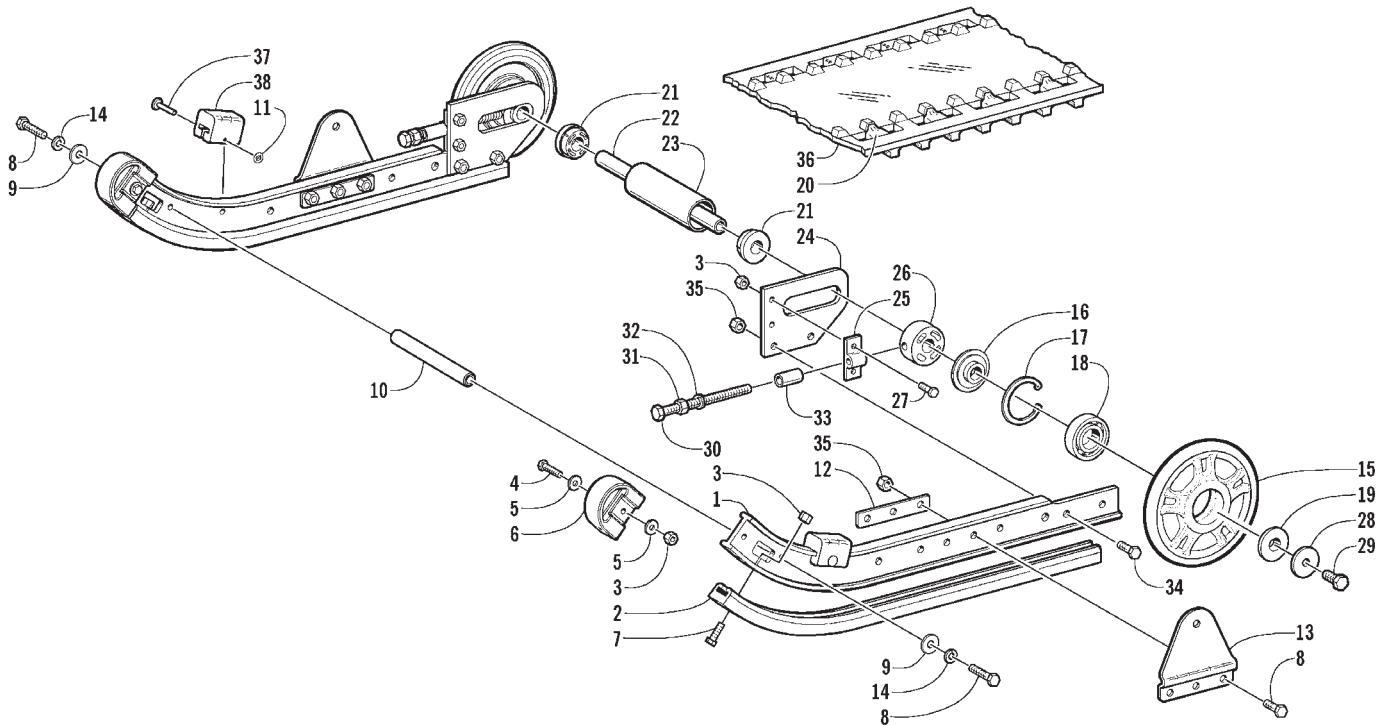

2001 Z 120 Sno Pro

SLIDE RAIL, IDLER WHEELS, AND TRACK ASSEMBLY

(Complete Skid Frame Assembly p/n 7995-921)

0736-149

Ref.	Part No.	Qty.	Description	Ref.	Part No.	Qty.	Description
1	<u>0704-605</u>	2	Rail, Formed	20	1602-079	32	Clip, Guide
2	1604-568	2	Wearstrip, Slide Rail - Black	21	0604-968	2	Bushing, Spacer - Rear Idler Wheel
3	8040-366	8	Nut, Lock	22	1604-562	1	Axle, Idler Wheel - Rear
4	8002-044	2	Screw, Cap	23	1604-563	1	Spacer, Idler Wheel - Rear
5	8050-217	4	Washer	24	1604-661	2	Housing, Rear Axle
6	0604-231	2	End Cap, Slide Rail	25	0604-206	2	Adjuster, Track
7	0123-869	2	Screw, Machine	26	0604-165	2	Bushing, Rear Idler Wheel - Adjustment
8	8002-131	8	Screw, Cap	27	8002-041	4	Screw, Cap
9	8050-247	2	Washer	28	0123-570	2	Washer
10	1604-566	1	Axle, Cross-Brace	29	8012-222	2	Screw, Cap
11	0423-090	2	Nut, Push	30	0124-310	2	Screw, Cap
12	<u>1604-727</u>	2	Plate, Backing	31	8042-486	2	Nut
13	<u>1604-716</u>	2	Bracket, Support - Arm	32	8051-277	2	Washer, Lock
14	8051-247	2	Washer, Lock	33	0604-298	2	Spacer, Track Adjuster
15	<u>1604-691</u>	2	Wheel, Idler - Rear (inc. 16-19)	34	8002-132	4	Screw, Cap
16	<u>1604-772</u>	2	• Insert, Idler Wheel - Inner	35	8040-426	10	Nut, Lock
17	0123-798	2	• Ring, Retaining	36	1602-015	1	Track Assembly (inc. 20)
18	0107-598	2	• Bearing	37	0123-767	2	Rivet, Solid
19	<u>1604-773</u>	2	• Insert, Idler Wheel - Outer	38	0104-631	2	Pad