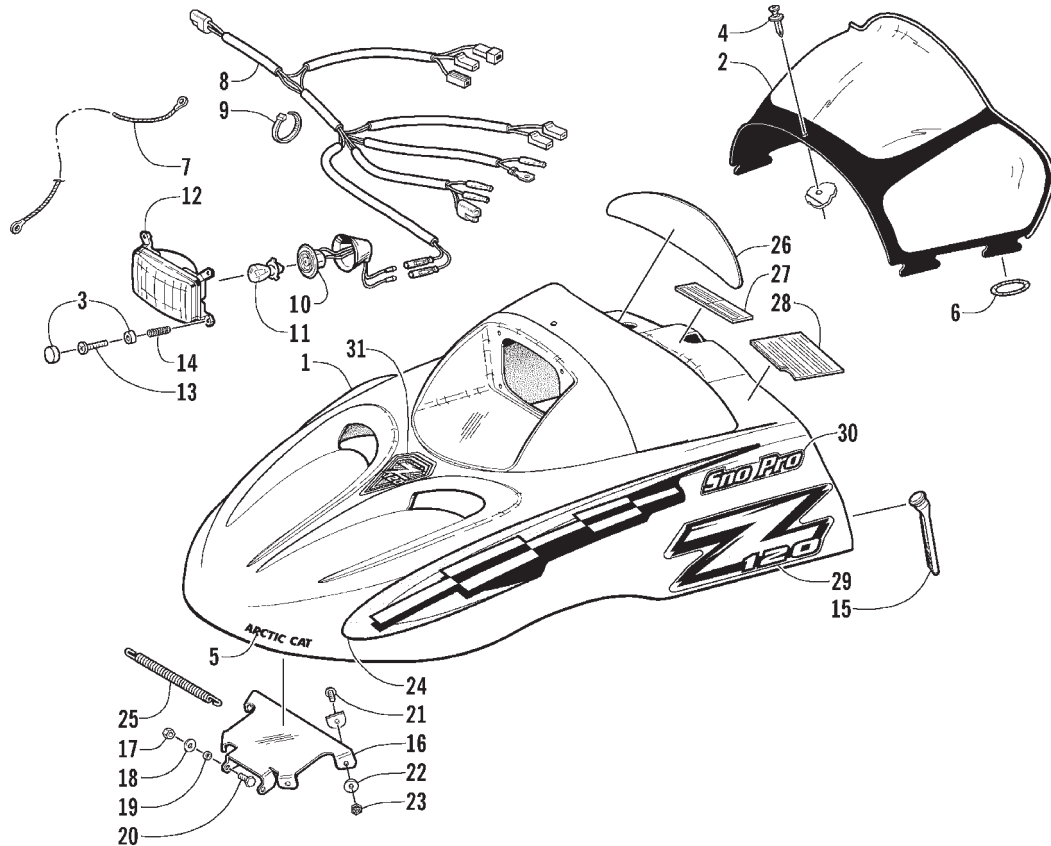

HOOD, HEADLIGHT, AND WINDSHIELD ASSEMBLY

0736-367

Ref.	Part No.	Qty.	Description	Ref.	Part No.	Qty.	Description
1	<u>1718-008</u>	1	Hood w/o Decals	17	8040-366	2	Nut, Lock
	<u>1718-046</u>	1	Hood w/Decals	18	8050-217	2	Washer
2	1639-797	1	Windshield	19	0107-234	2	Spacer
3	0124-054	4	Snap Cap w/Washer	20	8002-040	2	Screw, Cap
4	0623-243	1	Clip, Retaining	21	0623-420	4	Screw, Hex - Washer Head
5	<u>3611-883</u>	1	Decal, "Arctic Cat" - Hood	22	0623-594	4	Washer
6	0616-032	4	O-Ring, Windshield	23	0623-392	4	Nut, Lock
7	0606-121	1	Cable, Hood	24	<u>3611-878</u>	1	Decal, Hood - Right Front
8	<u>0686-684</u>	1	Harness, Wiring - Main		<u>3611-879</u>	1	Decal, Hood - Left Front
9	0123-788	AR	Cable Tie - 7 in.	25	0123-510	1	Spring, Extension
10	0609-006	1	Socket w/Rubber Cap	26	3611-675	1	Decal, Instrument Panel
11	0609-004	1	Bulb, Headlight	27	3611-755	1	Decal, Caution - Throttle
12	0609-005	1	Lens/Reflector, Headlight	28	3611-678	1	Decal, Caution - Hood
13	0123-616	4	Screw, Adjustment	29	<u>3611-877</u>	2	Decal, "Z 120" - Hood
14	0123-614	4	Spring, Adjustment Screw	30	<u>4611-194</u>	2	Decal, "Sno Pro" - Hood
15	1606-930	2	Strap, Hold-Down	31	<u>4611-198</u>	1	Decal, Hood - Crest
16	2606-008	1	Bracket, Mounting - Hood - Upper