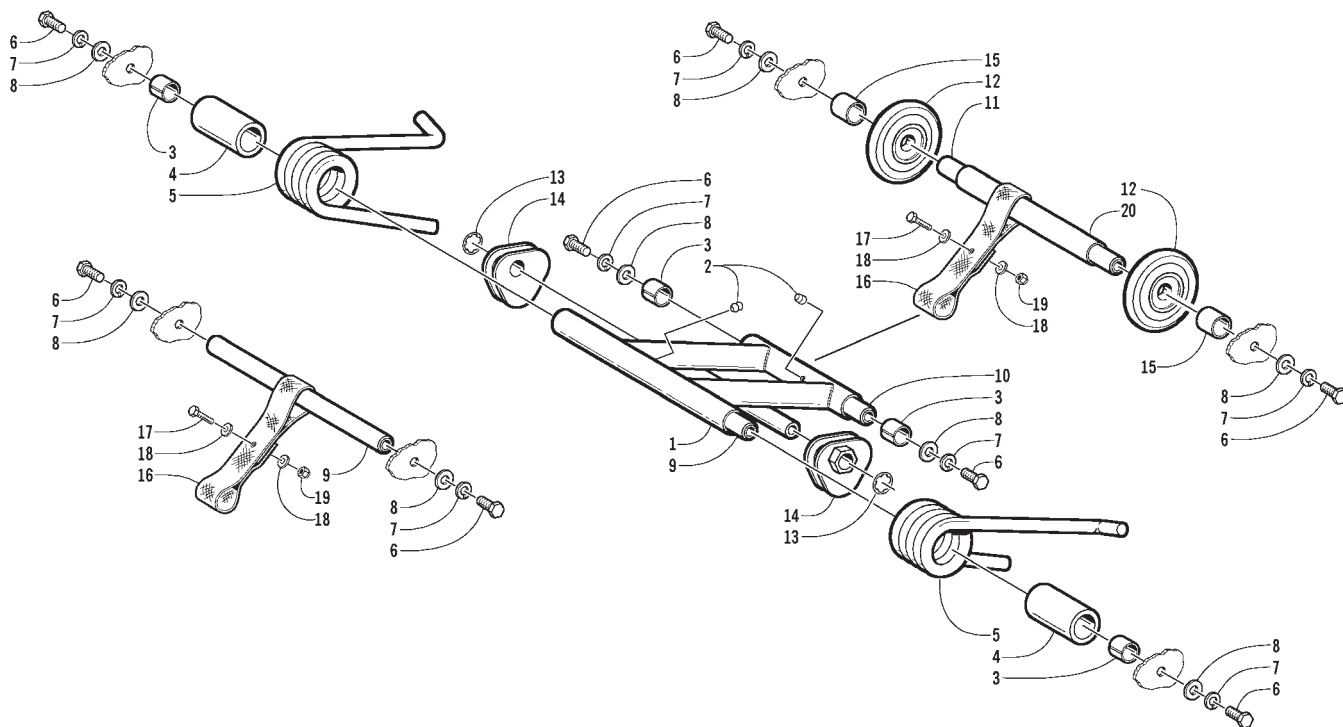

2001 Z 120 Sno Pro

SLIDE RAIL, IDLER WHEELS, AND TRACK ASSEMBLY

(Complete Skid Frame Assembly p/n 7995-921)

0736-149

Ref.	Part No.	Qty.	Description	Ref.	Part No.	Qty.	Description
1	<u>0704-605</u>	2	Rail, Formed	20	1602-079	32	Clip, Guide
2	1604-568	2	Wearstrip, Slide Rail - Black	21	0604-968	2	Bushing, Spacer - Rear Idler Wheel
3	8040-366	8	Nut, Lock	22	1604-562	1	Axle, Idler Wheel - Rear
4	8002-044	2	Screw, Cap	23	1604-563	1	Spacer, Idler Wheel - Rear
5	8050-217	4	Washer	24	1604-661	2	Housing, Rear Axle
6	0604-231	2	End Cap, Slide Rail	25	0604-206	2	Adjuster, Track
7	0123-869	2	Screw, Machine	26	0604-165	2	Bushing, Rear Idler Wheel - Adjustment
8	8002-131	8	Screw, Cap	27	8002-041	4	Screw, Cap
9	8050-247	2	Washer	28	0123-570	2	Washer
10	1604-566	1	Axle, Cross-Brace	29	8012-222	2	Screw, Cap
11	0423-090	2	Nut, Push	30	0124-310	2	Screw, Cap
12	<u>1604-727</u>	2	Plate, Backing	31	8042-486	2	Nut
13	<u>1604-716</u>	2	Bracket, Support - Arm	32	8051-277	2	Washer, Lock
14	8051-247	2	Washer, Lock	33	0604-298	2	Spacer, Track Adjuster
15	<u>1604-691</u>	2	Wheel, Idler - Rear (inc. 16-19)	34	8002-132	4	Screw, Cap
16	<u>1604-772</u>	2	• Insert, Idler Wheel - Inner	35	8040-426	10	Nut, Lock
17	0123-798	2	• Ring, Retaining	36	1602-015	1	Track Assembly (inc. 20)
18	0107-598	2	• Bearing	37	0123-767	2	Rivet, Solid
19	<u>1604-773</u>	2	• Insert, Idler Wheel - Outer	38	0104-631	2	Pad