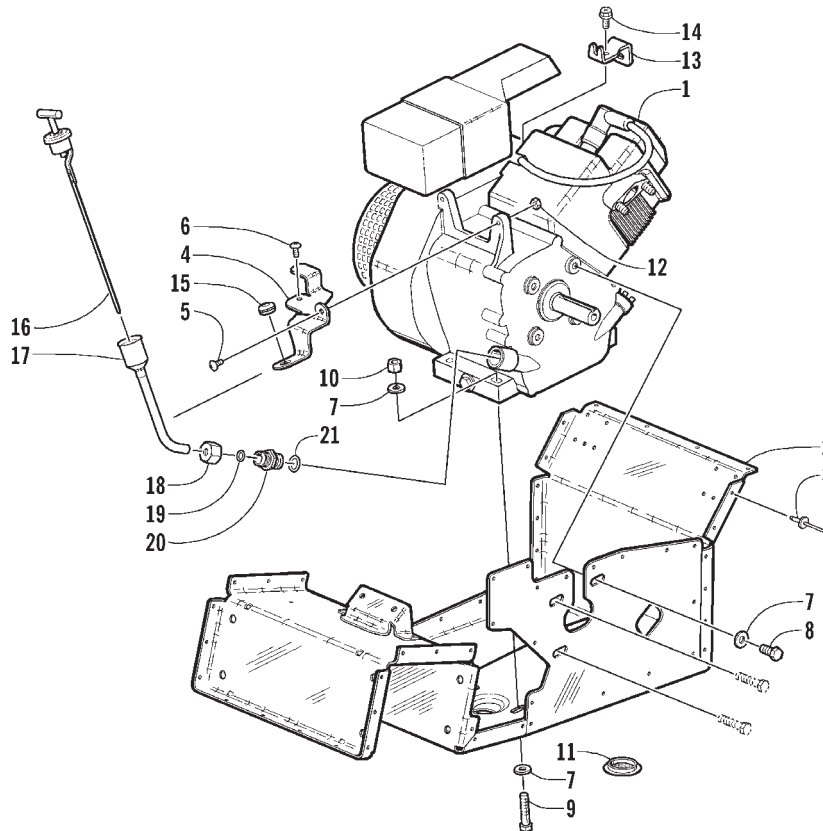

BELLY PAN AND EXHAUST ASSEMBLIES

0736-153

Ref.	Part No.	Qty.	Description	Ref.	Part No.	Qty.	Description
1	1606-748	1	Belly Pan	12	0605-464	1	Boot, Tie Rod - Right
2	1612-155	1	Muffler		0605-465	1	Boot, Tie Rod - Left
3	8060-484	2	Rivet	13	8002-041	2	Screw, Cap
4	0123-321	1	Spring, Extension	14	8051-217	2	Washer, Lock
5	0612-111	1	Bumper, Molded - Rubber	15	8050-222	2	Washer
6	1612-146	1	Bracket, Muffler Support	16	0693-317	2	Bolt, Stud
7	0623-309	2	Screw, Self-Tapping	17	0691-852	1	Gasket, Exhaust
8	0606-526	2	Reflector, Front - Yellow	18	3004-326	2	Nut
9	0623-269	4	Clip, Retaining	19	0623-857	2	Plug
10	8061-508	22	Rivet	20	0619-206	AR	Tape, Foil
11	8060-508	8	Rivet				

GAS TANK, SEAT, AND TAILLIGHT ASSEMBLY

(Complete Seat Assembly p/n 1718-081)

0736-366 * Not a Service Part

Ref.	Part No.	Qty.	Description	Ref.	Part No.	Qty.	Description
1	2606-125	1	Tank, Gas/Seat-Base (inc. 2-5)	15	8050-157	2	Washer
2	0676-017	1	• Valve, Shut-Off	16	0123-709	2	Nut w/Lock Washer
3	0610-017	AR	• Hose, Gasline/Vent - 100 ft	17	0623-184	2	Washer
	0610-008	AR	• Hose, Gasline/Vent - 25 ft	18	0123-108	2	Nut, Nylon Cap
4	0510-335	1	• Filter, Fuel	19	0687-124	1	Cable, Choke
5	1670-084	1	Cap, Gas Tank (inc. 6)	20	2606-031	1	Wire, Seat
6	0109-733	1	• Seal, Gas Cap	21	0623-054	1	Nut, Choke Cable
7	*	AR	Staple, Seat Cover (1/4 in. Stainless Steel)	22	3611-676	1	Decal, Switch/Choke
8	0123-788	3	Cable Tie - 7 in.	23	0609-111	1	Nut, Retaining
9	0116-469	1	Bushing, Recoil	24	0109-822	1	Switch, Ignition (inc. 25)
10	1706-345	1	Cover, Seat	25	0116-065	2	• Key, Ignition Switch
11	1706-017	1	Foam, Seat	26	8041-366	2	Nut, Lock
12	0609-070	1	Taillight Assembly (inc. 13)	27	8002-040	2	Screw, Cap
13	0230-020	1	• Bulb, Taillight	28	3611-856	1	Decal, Fuel Shut-Off
14	0606-057	1	Wire, Seat	29	0123-579	1	Nut, Push