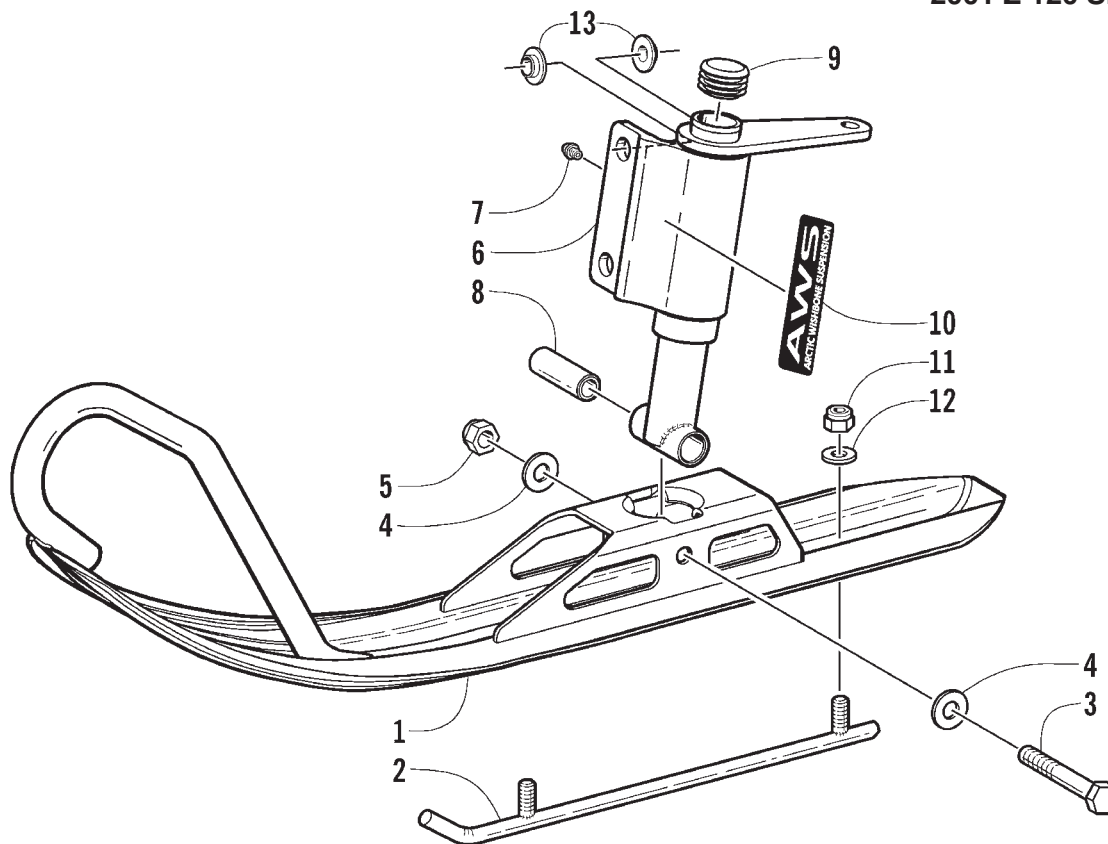

TABLE OF CONTENTS

2001 Z 120 Sno Pro

(Model No. S2001ZAAPRUSG)

SKI AND SPINDLE ASSEMBLY	1
A-ARM ASSEMBLY	2
FRONT SUSPENSION SHOCK ABSORBER	3
STEERING POST AND TIE ROD ASSEMBLY	4
DRIVE TRAIN SHAFT AND BRAKE ASSEMBLIES	5
SLIDE RAIL, IDLER WHEELS, AND TRACK ASSEMBLY	6
REAR SUSPENSION ARM ASSEMBLY	7
CHASSIS, FOOTREST, AND REAR BUMPER ASSEMBLY	8
HOOD, HEADLIGHT, AND WINDSHIELD ASSEMBLY	9
BELLY PAN AND EXHAUST ASSEMBLIES	10
GAS TANK, SEAT, AND TAILLIGHT ASSEMBLY	11
ENGINE AND RELATED PARTS	12
AIR CLEANER ASSEMBLY	13
CARBURETOR	14
CYLINDER AND CRANKCASE	15
PISTON AND CRANKSHAFT	16
RECOIL STARTER	17
THROTTLE CONTROL ASSEMBLY	18
MAGNETO	19
RELATED ITEMS	Back Cover

SKI AND SPINDLE ASSEMBLY

0736-145

Ref.	Part No.	Qty.	Description	Ref.	Part No.	Qty.	Description
1	0703-869	2	Ski	8	1603-365	2	Axle, Suspension
2	0703-698	2	Wearbar	9	0623-831	2	Cap, Spindle
3	8002-230	2	Screw, Cap	10	3611-882	2	Decal, "AWS" - Spindle
4	8050-277	4	Washer	11	8040-426	4	Nut, Lock
5	8040-486	2	Nut, Lock	12	8050-247	4	Washer
6	0703-834	2	Spindle (inc. 7 and 13)	13	0603-647	8	Insert, Spindle
7	0623-010	2	• Fitting, Grease				

2001 Z 120 Sno Pro

A-ARM ASSEMBLY

0736-146

Ref.	Part No.	Qty.	Description	Ref.	Part No.	Qty.	Description
1	0703-806	2	A-Arm - Upper	7	8002-232	4	Screw, Cap
2	0703-691	2	A-Arm - Lower	8	0623-661	4	Nut, Crown Lock
3	1603-365	4	Axle, Suspension	9	1603-463	2	Bracket, Mounting - Shock
4	1603-394	4	Axle, Suspension	10	8050-277	16	Washer
5	0605-451	8	Axle, Powder Metal	11	8040-486	4	Nut, Lock
6	0623-900	4	Screw, Cap				