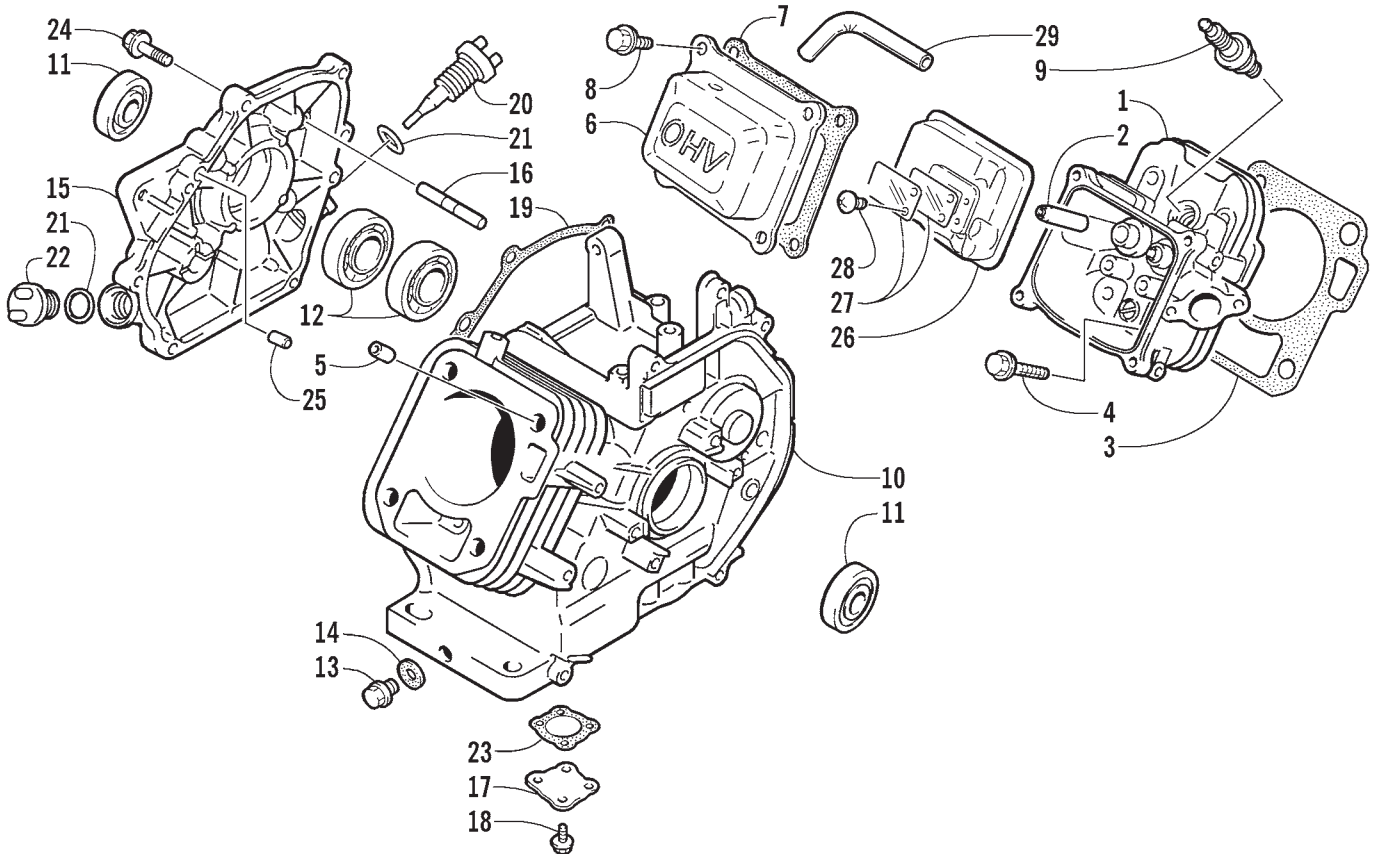

CYLINDER AND CRANKCASE

0735-417

Ref.	Part No.	Qty.	Description	Ref.	Part No.	Qty.	Description
1	0691-384	1	Head, Cylinder (inc. 2)	17	0694-022	1	Cover, Oil Level Sensor
2	0691-545	2	• Guide, Valve	18	0693-307	4	Bolt
3	0691-386	1	Gasket, Cylinder Head	19	0691-834	1	Gasket, Crankcase
4	0693-303	4	Bolt	20	0694-003	1	Gauge, Engine Oil Level - Assembly (inc. 21)
5	3008-199	2	Pin, Dowel	21	0693-298	2	• O-Ring
6	0691-830	1	Cover, Cylinder Head	22	0694-004	1	Plug, Engine Oil Drain - Assembly (inc. 21)
7	0691-387	1	Gasket, Cylinder Head Cover	23	0691-837	1	Gasket, Engine Oil Level Sensor
8	0693-241	4	Bolt	24	0693-243	7	Bolt
9	0217-703	1	Plug, Spark (BPR6ES)	25	3005-206	2	Pin, Dowel
10	0694-001	1	Cylinder Assembly (inc. 11-14)	26	0691-393	1	Body, Air Breather - Assembly (inc. 27-28)
11	0691-376	2	• Seal, Oil	27	0693-226	1	• Valve, Reed - Set
12	0691-374	2	• Bearing	28	0693-305	2	• Screw
13	0693-253	2	• Plug	29	0693-362	1	Hose, Air Breather
14	3002-276	2	• Gasket				
15	0694-002	1	Cover, Crankcase - Assembly - Side (inc. 12,13, and 16)				
16	0691-844	1	• Shaft, Governor Gear