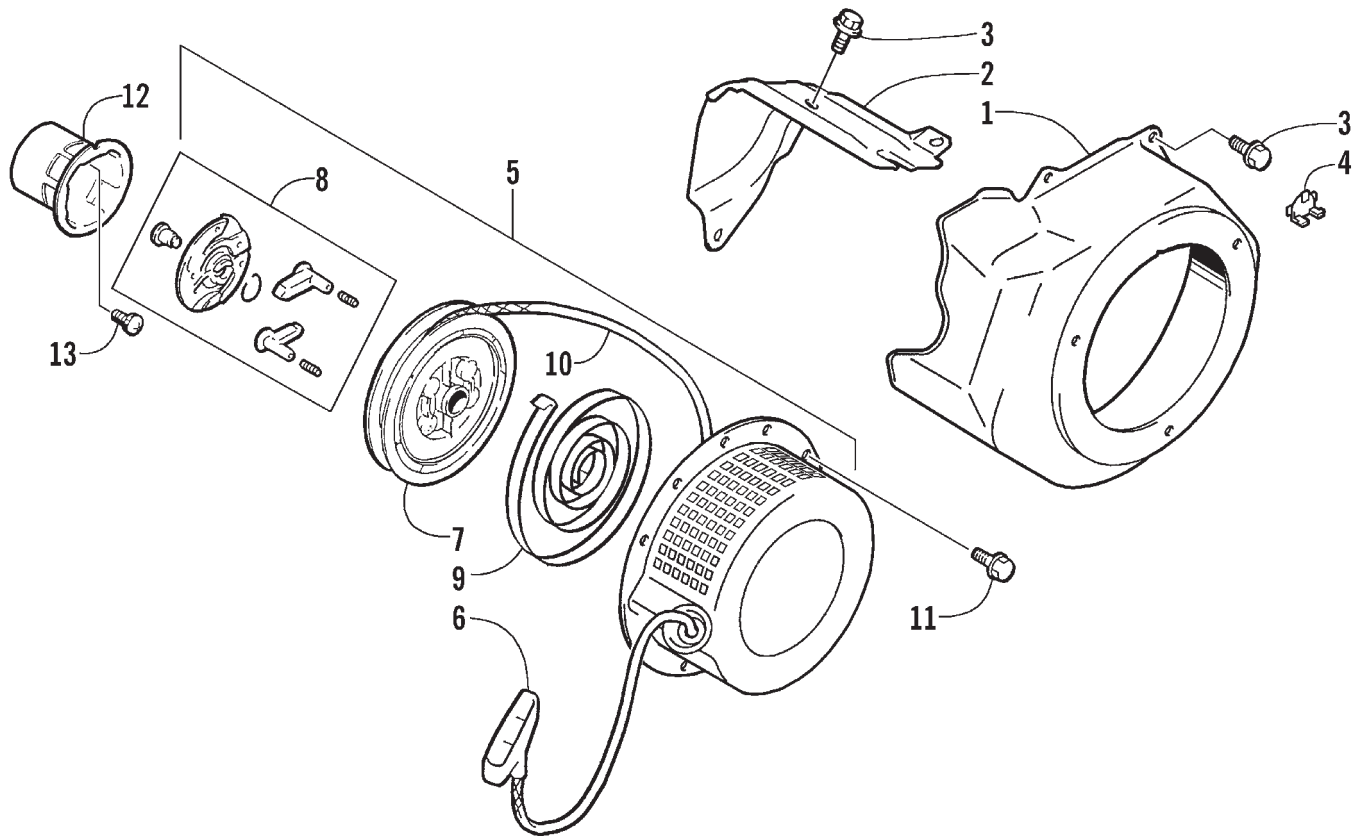

RECOIL STARTER

0735-430

Ref.	Part No.	Qty.	Description	Ref.	Part No.	Qty.	Description
1	0694-013	1	Cover, Ventilation Cowling	8	0693-256	1	• Ratchet Set
2	0691-853	1	Cowling, Ventilation	9	0691-298	1	• Spring, Spiral
3	0693-241	7	Bolt	10	3003-327	1	Rope
4	0691-122	1	Protector, Lead Wire	11	0693-246	3	Bolt
5	0694-014	1	Starter, Recoil - Assembly (inc. 6-9)	12	0691-863	1	Pulley, Starter
6	0693-257	1	• Grip Assembly	13	3004-423	3	Screw
7	0691-856	1	• Reel