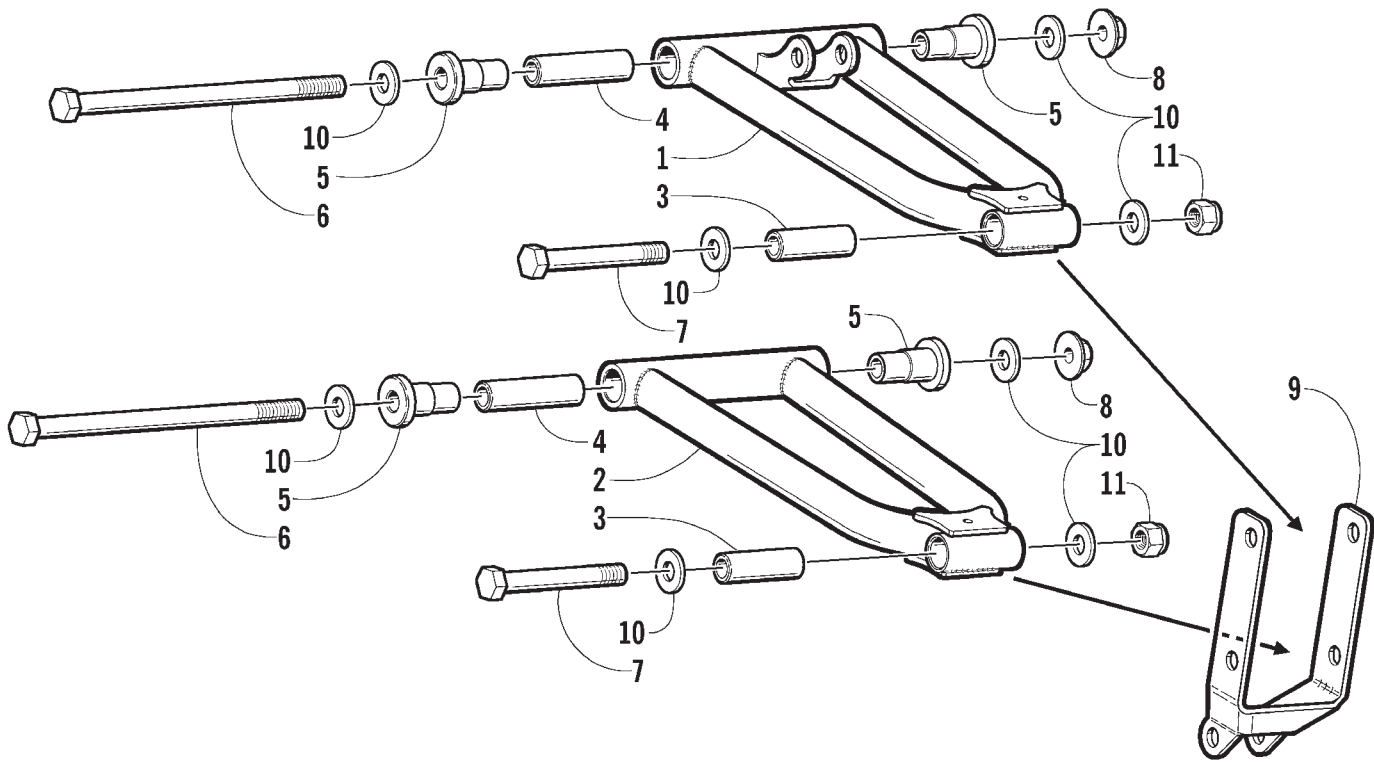

TABLE OF CONTENTS

2001 Z 120 Sno Pro

(Model No. S2001ZAAPRUSG)

SKI AND SPINDLE ASSEMBLY	1
A-ARM ASSEMBLY	2
FRONT SUSPENSION SHOCK ABSORBER	3
STEERING POST AND TIE ROD ASSEMBLY	4
DRIVE TRAIN SHAFT AND BRAKE ASSEMBLIES	5
SLIDE RAIL, IDLER WHEELS, AND TRACK ASSEMBLY	6
REAR SUSPENSION ARM ASSEMBLY	7
CHASSIS, FOOTREST, AND REAR BUMPER ASSEMBLY	8
HOOD, HEADLIGHT, AND WINDSHIELD ASSEMBLY	9
BELLY PAN AND EXHAUST ASSEMBLIES	10
GAS TANK, SEAT, AND TAILLIGHT ASSEMBLY	11
ENGINE AND RELATED PARTS	12
AIR CLEANER ASSEMBLY	13
CARBURETOR	14
CYLINDER AND CRANKCASE	15
PISTON AND CRANKSHAFT	16
RECOIL STARTER	17
THROTTLE CONTROL ASSEMBLY	18
MAGNETO	19
RELATED ITEMS	Back Cover

SKI AND SPINDLE ASSEMBLY

0736-145

Ref.	Part No.	Qty.	Description	Ref.	Part No.	Qty.	Description
1	0703-869	2	Ski	8	1603-365	2	Axle, Suspension
2	0703-698	2	Wearbar	9	0623-831	2	Cap, Spindle
3	8002-230	2	Screw, Cap	10	3611-882	2	Decal, "AWS" - Spindle
4	8050-277	4	Washer	11	8040-426	4	Nut, Lock
5	8040-486	2	Nut, Lock	12	8050-247	4	Washer
6	0703-834	2	Spindle (inc. 7 and 13)	13	0603-647	8	Insert, Spindle
7	0623-010	2	• Fitting, Grease				

2001 Z 120 Sno Pro

A-ARM ASSEMBLY

0736-146

Ref.	Part No.	Qty.	Description	Ref.	Part No.	Qty.	Description
1	0703-806	2	A-Arm - Upper	7	8002-232	4	Screw, Cap
2	0703-691	2	A-Arm - Lower	8	0623-661	4	Nut, Crown Lock
3	1603-365	4	Axle, Suspension	9	1603-463	2	Bracket, Mounting - Shock
4	1603-394	4	Axle, Suspension	10	8050-277	16	Washer
5	0605-451	8	Axle, Powder Metal	11	8040-486	4	Nut, Lock
6	0623-900	4	Screw, Cap				