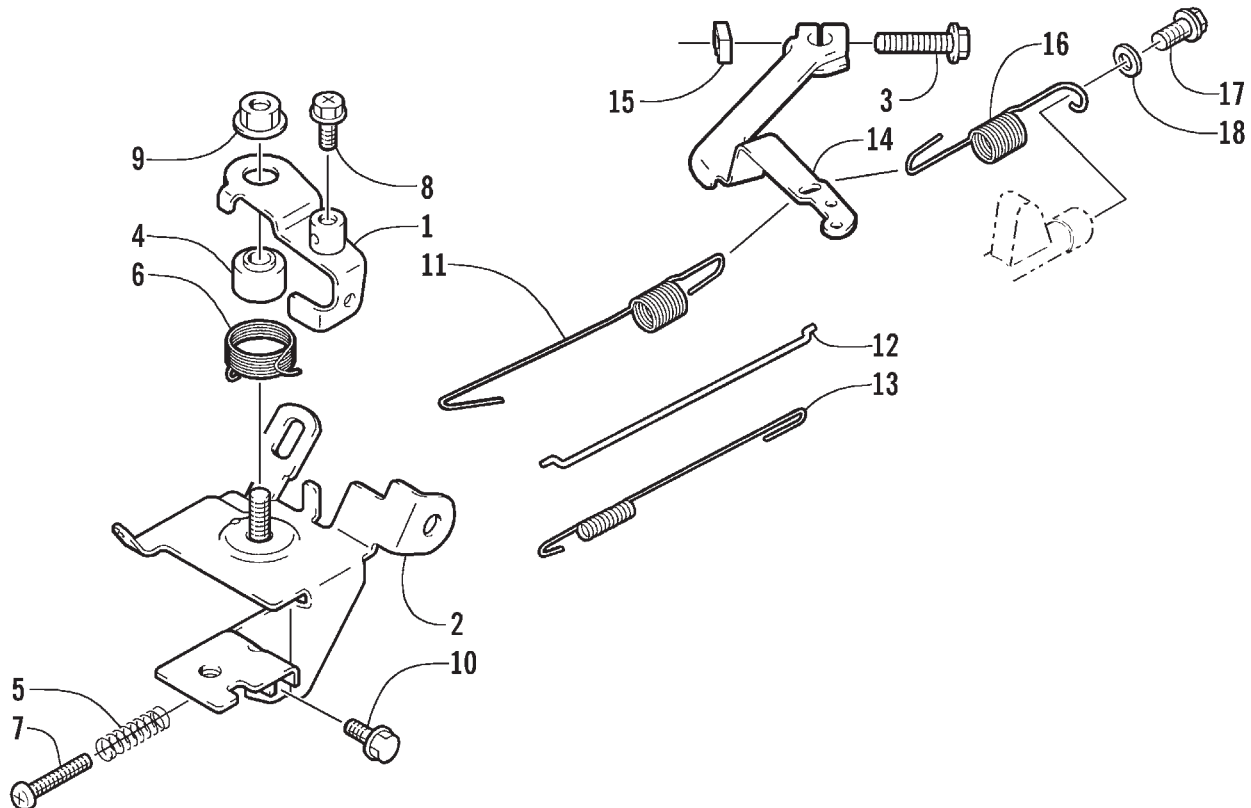

THROTTLE CONTROL ASSEMBLY

0736-383

Ref.	Part No.	Qty.	Description	Ref.	Part No.	Qty.	Description
1	0694-016	1	Lever, Throttle Cable	10	0693-241	1	Bolt
2	0694-017	1	Bracket, Throttle Control	11	0694-015	1	Spring, Throttle Control
3	0693-416	1	Bolt	12	0694-019	1	Rod, Carburetor
4	3002-459	1	Spacer	13	0691-455	1	Spring, Carburetor Rod
5	0691-901	1	Spring	14	0693-259	1	Lever, Throttle Control (inc. 3 and 15)
6	3003-922	1	Spring	15	0691-017	1	• Nut
7	3004-611	1	Screw	16	0623-965	1	Spring
8	3004-987	1	Bolt	17	0623-966	1	Screw, Machine
9	3004-351	1	Nut	18	8050-217	1	Washer