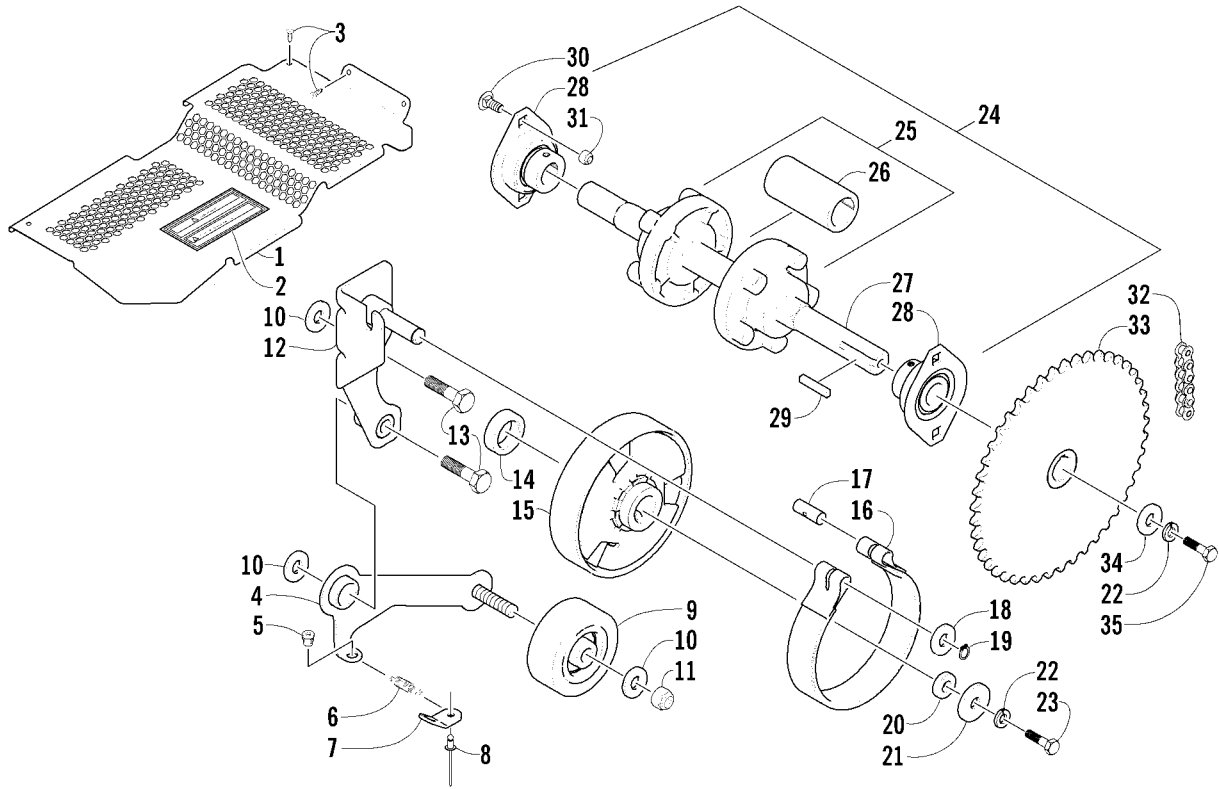

A-ARM ASSEMBLY

0740-316

Ref.	Part No.	Qty.	Description	Ref.	Part No.	Qty.	Description
1	1703-820	2	A-Arm - Upper - Platinum	7	8020-232	4	Screw, Cap
2	1703-821	2	A-Arm - Lower - Platinum	8	8047-486	4	Nut, Lock
3	1603-365	4	Axle, Suspension	9	1703-644	2	Bracket, Mounting - Shock
4	1603-394	4	Axle, Suspension	10	8050-277	4	Washer
5	0605-451	8	Axle, Powder Metal	11	8048-486	4	Nut, Lock
6	0623-900	4	Screw, Cap				

STEERING POST AND TIE ROD ASSEMBLY

0740-319

Ref.	Part No.	Qty.	Description	Ref.	Part No.	Qty.	Description
1	1703-866	1	Post, Steering - Black	18	0605-444	4	Bearing, Steering Post
2	1606-765	2	Grip, Handle	19	0705-896	2	Retainer, Bearing
3	0302-165	1	Control, Throttle	20	8020-040	4	Screw, Cap
4	0109-609	2	Lever, Throttle/Brake	21	2706-144	1	Support, Steering Post
5	8070-318	2	Pin, Spring	22	0630-138	1	Switch, Tether - Assembly (inc. 23)
6	0611-022	1	Decal, Engine Stop Switch	23	0630-139	1	● Cord, Tether Switch
7	0123-230	2	Pin	24	8047-366	4	Nut, Lock
8	0123-231	3	Ring, Retaining	25	8060-504	10	Rivet, Blind
9	0302-147	1	Housing, Brake	26	8004-135	2	Screw, Cap
10	0609-007	1	Switch, Engine Stop	27	8050-247	4	Washer
11	0605-560	1	Cover, Handlebar Pad	28	1623-423	4	Nut, Lock
12	0605-501	1	Pad, Handlebar	29	1703-853	2	Tie Rod - Assembly (inc. 30-33)
13	0687-121	1	Cable, Throttle	30	0623-260	2	● Nut, Hex - Left
14	8053-212	3	Washer, Lock - External Tooth	31	0605-777	2	● Rod End - Left
15	0123-788	AR	Cable Tie - 7 in.	32	0123-144	2	● Nut, Hex - Right
16	0687-122	1	Cable, Brake	33	0605-776	2	● Rod End - Right
17	1602-100	1	Spring, Return - Brake				