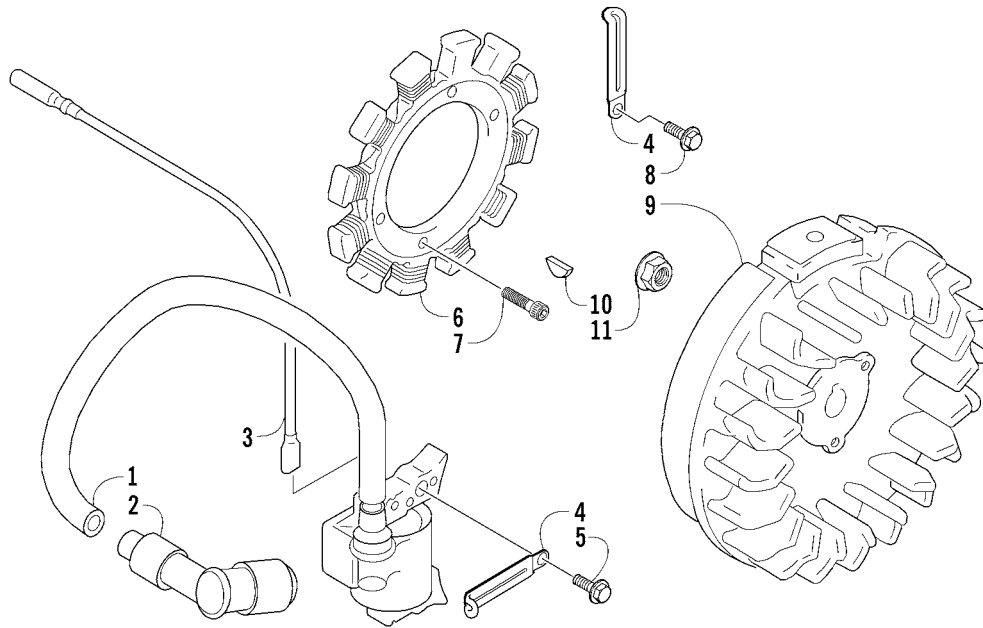

PISTON AND CRANKSHAFT

0739-493 *Optional

Ref.	Part No.	Qty.	Description	Ref.	Part No.	Qty.	Description
1	0694-026	1	Piston Assembly (inc. 2-4)	18	0691-848	1	● Clip, Hairpin
2	0691-398	1	● Piston	19	3004-563	2	● Screw
	0691-569	1	● Piston, Oversized (0.25 mm)*	20	0694-024	1	Washer
	0691-570	1	● Piston, Oversized (0.50 mm)*	21	0694-006	1	Key, Crankshaft
3	0691-399	1	● Ring, Piston - Set	22	0694-007	1	Bolt, Crankshaft
	0691-571	1	● Ring, Piston - Set - Oversized (0.25 mm)*	23	0691-840	1	Washer
	0691-572	1	● Ring, Piston - Set - Oversized (0.50 mm)*	24	0691-914	1	Camshaft (inc. 25)
4	0691-378	2	● Circlip	25	0691-380	1	● Spring
5	0691-400	1	Pin, Piston	26	0691-406	2	Tappet
6	0691-936	1	Rod, Connecting - Assembly (inc. 7-10)	27	0691-407	2	Rod, Push
7	0691-403	1	● Plate, Lock	28	0691-415	1	Guide, Push Rod
8	0691-366	2	● Bolt, Stud	29	0691-016	2	Nut
9	3004-851	2	● Nut	30	0691-413	2	Pivot
10	0691-402	1	● Plate, Splash	31	0691-412	2	Arm, Rocker
11	0694-027	1	Crankshaft Assembly	32	0694-037	2	Bolt, Stud - Pivot
12	0693-698	1	Gear, Governor - Set	33	0693-313	2	Retainer, Valve Spring
13	0691-842	1	Slider, Governor	34	0693-281	4	Cotter, Valve
14	0691-843	1	Washer	35	0694-036	2	Spring, Valve
15	3004-652	1	Washer	36	0694-008	1	Valve, Intake
16	0693-258	1	Shaft, Throttle Control - Set (inc. 17-19)	37	0694-009	1	Valve, Exhaust
17	0693-252	2	● Washer				

THROTTLE CONTROL ASSEMBLY

0739-496

Ref.	Part No.	Qty.	Description	Ref.	Part No.	Qty.	Description
1	0694-016	1	Lever, Throttle Cable	10	0694-015	1	Spring, Throttle Control
2	3004-987	1	Bolt	11	0694-019	1	Rod, Carburetor
3	3004-351	1	Nut	12	0691-455	1	Spring, Carburetor Rod
4	3002-459	1	Spacer	13	0693-259	1	Lever, Throttle Control (inc. 14-15)
5	0694-038	1	Spring	14	0693-416	1	● Bolt
6	0694-017	1	Bracket, Throttle Control	15	0691-017	1	● Nut
7	0693-241	1	Bolt	16	0623-965	1	Spring
8	0691-901	1	Spring	17	0623-966	1	Screw
9	3004-611	1	Screw	18	8050-217	1	Washer