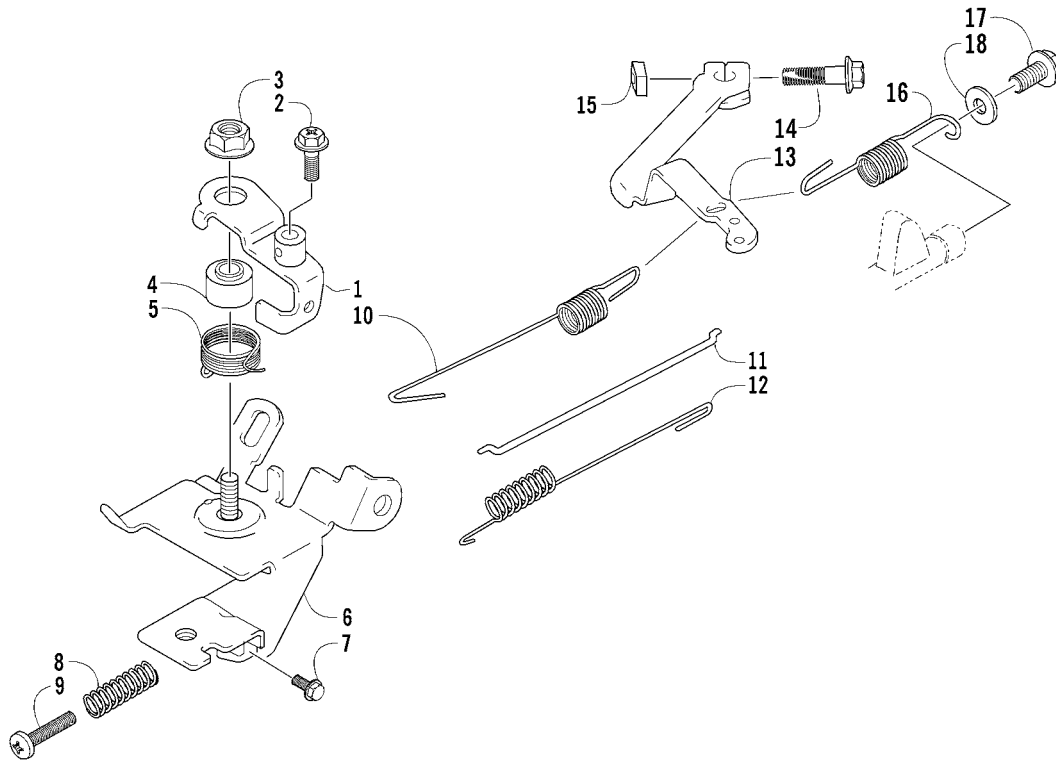

THROTTLE CONTROL ASSEMBLY

0739-496

Ref.	Part No.	Qty.	Description	Ref.	Part No.	Qty.	Description
1	0694-016	1	Lever, Throttle Cable	10	0694-015	1	Spring, Throttle Control
2	3004-987	1	Bolt	11	0694-019	1	Rod, Carburetor
3	3004-351	1	Nut	12	0691-455	1	Spring, Carburetor Rod
4	3002-459	1	Spacer	13	0693-259	1	Lever, Throttle Control (inc. 14-15)
5	0694-038	1	Spring	14	0693-416	1	● Bolt
6	0694-017	1	Bracket, Throttle Control	15	0691-017	1	● Nut
7	0693-241	1	Bolt	16	0623-965	1	Spring
8	0691-901	1	Spring	17	0623-966	1	Screw
9	3004-611	1	Screw	18	8050-217	1	Washer