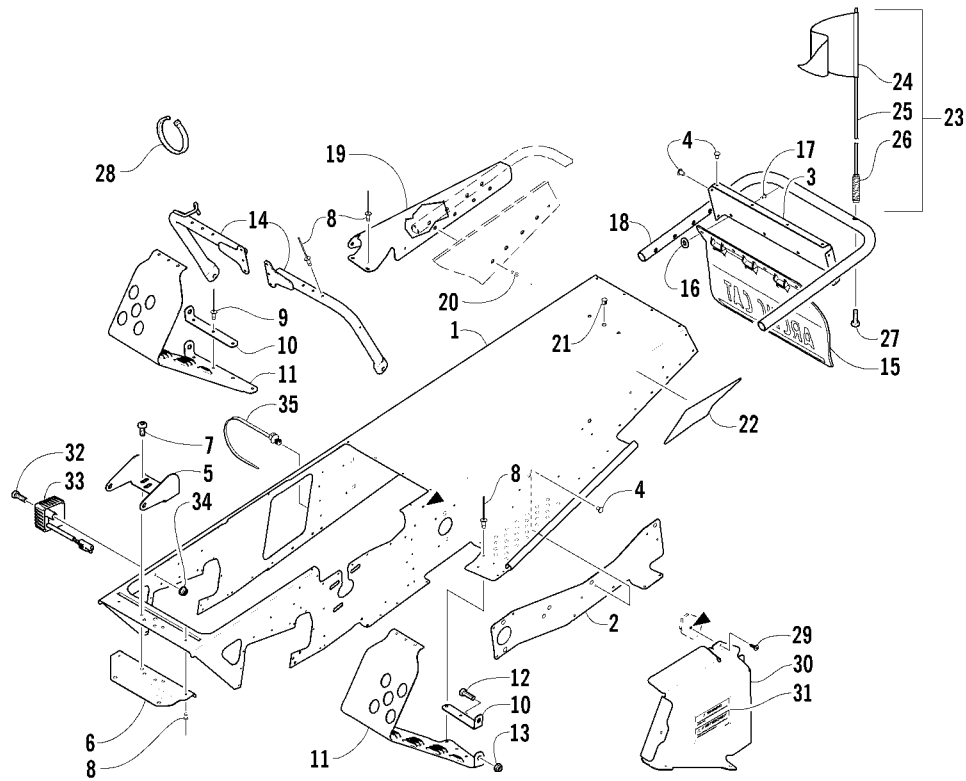

CHASSIS, FOOTREST, AND REAR BUMPER ASSEMBLY

0740-324R

Ref.	Part No.	Qty.	Description	Ref.	Part No.	Qty.	Description
1	<u>1718-900</u>	1	Tunnel Assembly (inc. 2-4)	18	<u>3706-006</u>	1	Bumper, Rear - Black
2	2706-156	1	● Plate, Reinforcement - Tunnel - Right	19	<u>3606-994</u>	1	End Cap, Rear Bumper - Right
	2706-157	1	● Plate, Reinforcement - Tunnel - Left		<u>3606-995</u>	1	End Cap, Rear Bumper - Left
3	2706-158	1	● Rivet, Cover - Tunnel	20	8060-706	8	Rivet, Blind
4	0123-418	26	● Rivet, Solid	21	0623-562	1	Plug, Hole
5	2706-141	1	Bracket, Mounting - Hood - Lower	22	<u>6611-688</u>	1	Decal, Reflector - Right
6	<u>3606-993</u>	1	Plate, Reinforcement		<u>6611-689</u>	1	Decal, Reflector - Left
7	0623-892	4	Screw, Self-Tapping	23	1706-105	1	Flag, Safety - Assembly (inc. 24-27)
8	8060-504	AR	Rivet, Blind	24	1706-104	1	● Flag, Safety
9	8060-506	7	Rivet, Blind	25	1606-954	1	● Pole, Safety Flag
10	2706-180	1	Bracket, Support - Footrest - Right	26	2606-010	1	● Mounting, Safety Flag - Assembly
	2706-181	1	Bracket, Support - Footrest - Left	27	8002-134	1	● Screw, Cap
11	1606-784	1	Footrest - Right	28	0123-788	1	Cable Tie
	1606-785	1	Footrest - Left	29	0623-301	4	Screw, Self-Tapping
12	8002-040	2	Screw, Cap	30	2706-217	1	Cover, Sprocket - Driven
13	8041-366	2	Nut, Lock	31	3611-754	1	Decal, Warning - Cover
14	1706-283	1	Support, Footrest - Right	32	8020-045	1	Screw, Cap
	1706-041	1	Support, Footrest - Left	33	0630-001	1	Regulator, Voltage
15	1606-750	1	Snowflap	34	8047-366	1	Nut, Lock
16	0123-802	4	Washer	35	0623-677	2	Cable Tie, Push-Mount
17	8060-628	4	Rivet, Blind