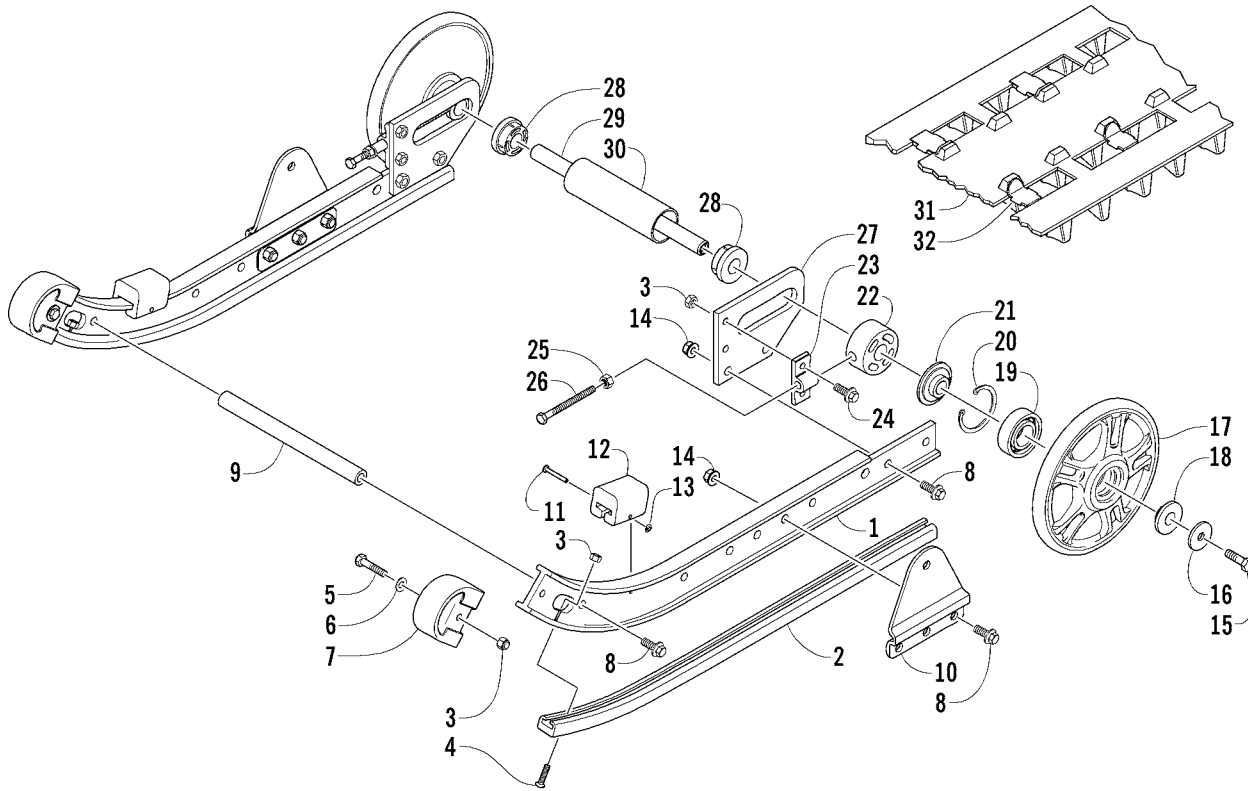

SLIDE RAIL, IDLER WHEELS, AND TRACK ASSEMBLY

(Complete Skid Frame Assembly p/n 7998-595; p/n 7998-649 Orange)

0740-321

Ref.	Part No.	Qty.	Description	Ref.	Part No.	Qty.	Description
1	1604-705	2	Rail, Formed	18	1604-773	2	● Insert, Idler Wheel - Outer
2	1604-568	2	Wearstrip, Slide Rail - Black	19	0107-598	2	● Bearing
3	8047-366	8	Nut, Lock	20	0123-798	2	● Ring, Retaining
4	0123-869	2	Screw, Machine	21	1604-772	2	● Insert, Idler Wheel - Inner
5	8002-043	2	Screw, Cap	22	0604-165	2	Bushing, Idler Wheel - Adjustment - Rear
6	8050-217	2	Washer	23	0604-206	2	Adjuster, Track
7	0604-231	2	End Cap, Slide Rail	24	8020-040	4	Screw, Cap
8	8020-131	12	Screw, Cap	25	8042-486	2	Nut
9	1604-566	1	Axle, Cross-Brace	26	0124-310	2	Screw, Cap
10	0704-896	2	Bracket, Support - Arm	27	1604-661	2	Housing, Axle - Rear
11	0123-767	2	Rivet, Solid	28	0604-968	2	Bushing, Spacer - Idler Wheel - Rear
12	0104-631	2	Pad, Shock	29	1604-562	1	Axle, Idler Wheel - Rear
13	0423-090	2	Nut, Press	30	1604-563	1	Spacer, Idler Wheel - Rear
14	8047-426	10	Nut, Lock	31	1602-015	1	Track Assembly (inc. 32)
15	8020-222	2	Screw, Cap	32	1602-079	32	● Clip, Guide
16	0123-570	2	Washer				
17	2604-982	2	Wheel, Idler - Rear - Green (inc. 18-21)				
	2604-983	2	Wheel, Idler - Rear - Orange (inc. 18-21) (Orange)