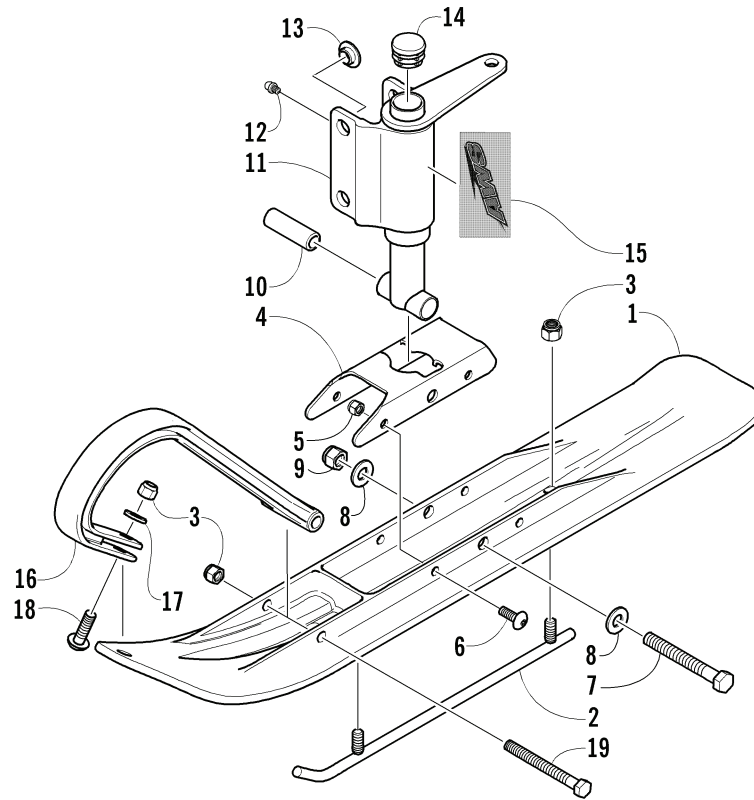

2006

Illustrated Parts Manual

F 120

Model Number S2006F1AAAUSG
Model Number S2006F1AAAUSO

TABLE OF CONTENTS

2006 F 120

(Model No. S2006F1AAAUSG) (Model No. S2006F1AAAUSO)

SKI AND SPINDLE ASSEMBLY	1
A-ARM ASSEMBLY	2
FRONT SUSPENSION SHOCK ABSORBER	3
STEERING POST AND TIE ROD ASSEMBLY	4
DRIVE TRAIN SHAFT AND BRAKE ASSEMBLIES	5
SLIDE RAIL, IDLER WHEELS, AND TRACK ASSEMBLY	6
REAR SUSPENSION ARM ASSEMBLY	7
CHASSIS, FOOTREST, AND REAR BUMPER ASSEMBLY	8
HOOD, HEADLIGHT, AND WINDSHIELD ASSEMBLY	9
BELLY PAN AND EXHAUST ASSEMBLIES	10
GAS TANK, SEAT, AND TAILLIGHT ASSEMBLY	11
ENGINE AND RELATED PARTS	12
AIR CLEANER ASSEMBLY	13
CARBURETOR	14
CYLINDER AND CRANKCASE	15
PISTON AND CRANKSHAFT	16
RECOIL STARTER	17
THROTTLE CONTROL ASSEMBLY	18
MAGNETO	19
RELATED ITEMS	Back Cover

SKI AND SPINDLE ASSEMBLY

0740-315

Ref.	Part No.	Qty.	Description	Ref.	Part No.	Qty.	Description
1	1603-593	2	Ski, Plastic - Black	11	1703-864	2	Spindle (inc. 12-13)
2	0703-698	2	Wearbar	12	0623-010	2	● Fitting, Grease
3	8047-426	8	Nut, Lock	13	0603-647	8	● Insert, Spindle
4	1703-649	2	Saddle, Ski - Platinum	14	0623-831	2	Cap, Spindle
5	8047-366	8	Nut, Lock	15	6611-850	1	Decal, "AWS" - Spindle - Right
6	8017-580	8	Screw, Machine		6611-851	1	Decal, "AWS" - Spindle - Left
7	8002-231	2	Screw, Cap	16	1603-594	2	Handle, Ski - Black
8	8050-277	4	Washer	17	8050-247	2	Washer
9	8040-486	2	Nut, Lock	18	8017-672	2	Screw, Cap
10	1603-365	2	Axle, Suspension	19	8002-141	2	Screw, Cap

A-ARM ASSEMBLY

0740-316

Ref.	Part No.	Qty.	Description	Ref.	Part No.	Qty.	Description
1	1703-820	2	A-Arm - Upper - Platinum	7	8020-232	4	Screw, Cap
2	1703-821	2	A-Arm - Lower - Platinum	8	8047-486	4	Nut, Lock
3	1603-365	4	Axle, Suspension	9	1703-644	2	Bracket, Mounting - Shock
4	1603-394	4	Axle, Suspension	10	8050-277	4	Washer
5	0605-451	8	Axle, Powder Metal	11	8048-486	4	Nut, Lock
6	0623-900	4	Screw, Cap				