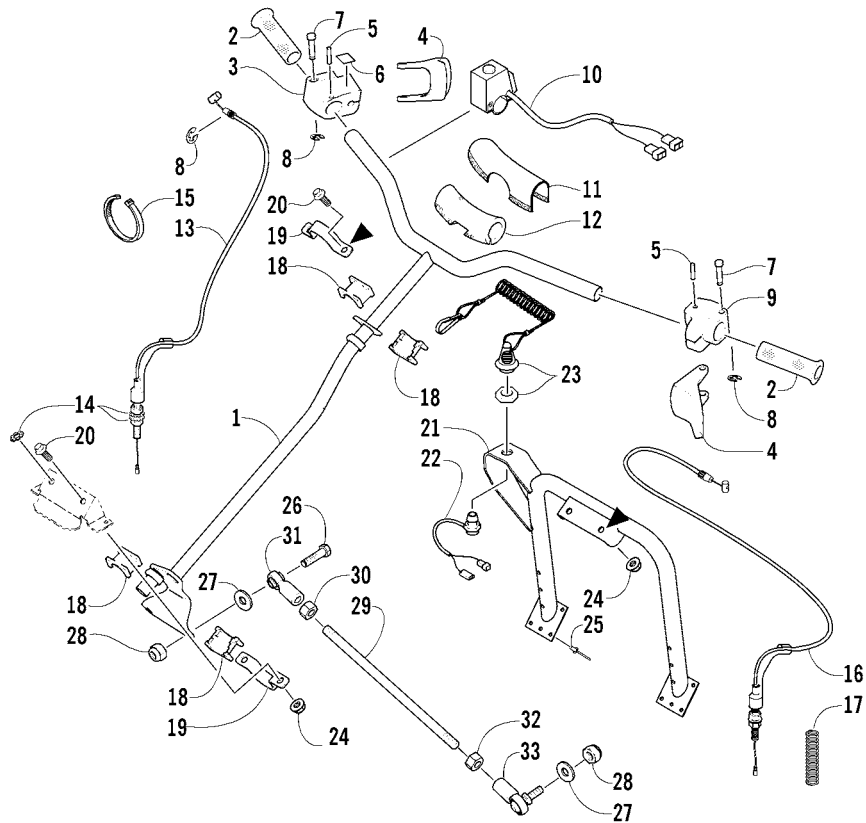

A-ARM ASSEMBLY

0740-316

Ref.	Part No.	Qty.	Description	Ref.	Part No.	Qty.	Description
1	1703-820	2	A-Arm - Upper - Platinum	7	8020-232	4	Screw, Cap
2	1703-821	2	A-Arm - Lower - Platinum	8	8047-486	4	Nut, Lock
3	1603-365	4	Axle, Suspension	9	1703-644	2	Bracket, Mounting - Shock
4	1603-394	4	Axle, Suspension	10	8050-277	4	Washer
5	0605-451	8	Axle, Powder Metal	11	8048-486	4	Nut, Lock
6	0623-900	4	Screw, Cap				

STEERING POST AND TIE ROD ASSEMBLY

0740-319

Ref.	Part No.	Qty.	Description	Ref.	Part No.	Qty.	Description
1	1703-866	1	Post, Steering - Black	18	0605-444	4	Bearing, Steering Post
2	1606-765	2	Grip, Handle	19	0705-896	2	Retainer, Bearing
3	0302-165	1	Control, Throttle	20	8020-040	4	Screw, Cap
4	0109-609	2	Lever, Throttle/Brake	21	2706-144	1	Support, Steering Post
5	8070-318	2	Pin, Spring	22	0630-138	1	Switch, Tether - Assembly (inc. 23)
6	0611-022	1	Decal, Engine Stop Switch	23	0630-139	1	● Cord, Tether Switch
7	0123-230	2	Pin	24	8047-366	4	Nut, Lock
8	0123-231	3	Ring, Retaining	25	8060-504	10	Rivet, Blind
9	0302-147	1	Housing, Brake	26	8004-135	2	Screw, Cap
10	0609-007	1	Switch, Engine Stop	27	8050-247	4	Washer
11	0605-560	1	Cover, Handlebar Pad	28	1623-423	4	Nut, Lock
12	0605-501	1	Pad, Handlebar	29	1703-853	2	Tie Rod - Assembly (inc. 30-33)
13	0687-121	1	Cable, Throttle	30	0623-260	2	● Nut, Hex - Left
14	8053-212	3	Washer, Lock - External Tooth	31	0605-777	2	● Rod End - Left
15	0123-788	AR	Cable Tie - 7 in.	32	0123-144	2	● Nut, Hex - Right
16	0687-122	1	Cable, Brake	33	0605-776	2	● Rod End - Right
17	1602-100	1	Spring, Return - Brake				