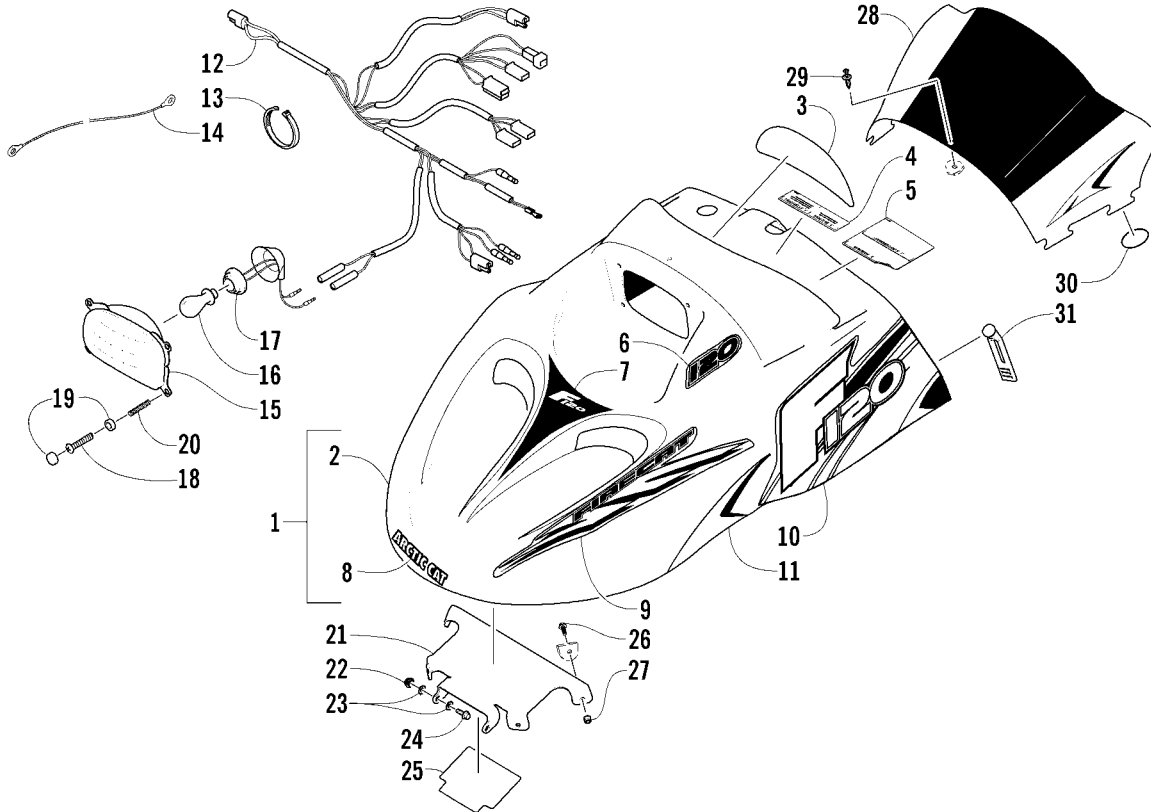

HOOD, HEADLIGHT, AND WINDSHIELD ASSEMBLY

0740-332 *Not a Service Part

Ref.	Part No.	Qty.	Description	Ref.	Part No.	Qty.	Description
1	<u>1718-829</u>	1	Hood w/Decals - Green (inc. 2-11)	12	0686-684	1	Harness, Wiring - Main
	<u>1718-847</u>	1	Hood w/Decals - Orange (inc. 2-11) (Orange)	13	0123-788	AR	Cable Tie - 7 in.
2	<u>1718-828</u>	1	● Hood w/o Decals - Green (inc. 3-5)	14	2606-247	1	Cable, Hood
	<u>1718-846</u>	1	● Hood w/o Decals - Orange (inc. 3-5) (Orange)	15	0609-003	1	Headlight Assembly (inc. 16-17)
3	<u>7611-073</u>	1	●● Decal, Instrument Panel	16	0609-004	1	● Bulb, Headlight
	<u>6611-854</u>	1	●● Decal, Instrument Panel (Orange)	17	*	1	● Socket w/Rubber Cap
4	<u>3611-755</u>	1	●● Decal, Caution - Throttle	18	0123-616	4	Screw, Adjustment
	<u>3611-678</u>	1	●● Decal, Caution - Hood	19	0124-054	4	Snap Cap w/Washer
6	<u>6611-844</u>	2	● Decal, Hood - Windshield	20	0123-614	4	Spring, Adjustment Screw
	<u>6611-962</u>	2	● Decal, Hood - Windshield (Orange)	21	2706-140	1	Bracket, Mounting - Hood - Upper
7	<u>6611-855</u>	1	● Decal, Crest	22	8047-366	2	Nut, Lock
	<u>6611-856</u>	1	● Decal, Crest (Orange)	23	1623-011	4	Washer
8	<u>7611-072</u>	1	● Decal, "Arctic Cat" - F 120	24	8020-039	2	Screw, Cap
	<u>6611-846</u>	1	● Decal, Hood - Upper Right	25	7611-200	1	Decal, Jet Chart
9	<u>6611-847</u>	1	● Decal, Hood - Upper Left	26	0623-902	4	Screw, Hex Washer Head
	<u>6611-964</u>	1	● Decal, Hood - Upper Right (Orange)	27	1623-023	4	Nut, Lock
10	<u>6611-965</u>	1	● Decal, Hood - Upper Left (Orange)	28	<u>4606-014</u>	1	Windshield - Green
	<u>6611-848</u>	1	● Decal, Hood - Lower Right	<u>4606-030</u>	1	Windshield - Orange (Orange)	
11	<u>6611-849</u>	1	● Decal, Hood - Lower Left	29	0623-243	1	Clip, Retaining
	<u>6611-966</u>	1	● Decal, Hood - Lower Right (Orange)	30	0616-032	4	O-Ring, Windshield
11	<u>6611-967</u>	1	● Decal, Hood - Lower Left (Orange)	31	1606-930	2	Strap, Hold-Down
	<u>7611-074</u>	1	● Decal, Hood - Forward - Right				
	<u>7611-075</u>	1	● Decal, Hood - Forward - Left				
	<u>7611-070</u>	1	● Decal, Hood - Forward - Right (Orange)				
	<u>7611-071</u>	1	● Decal, Hood - Forward - Left (Orange)