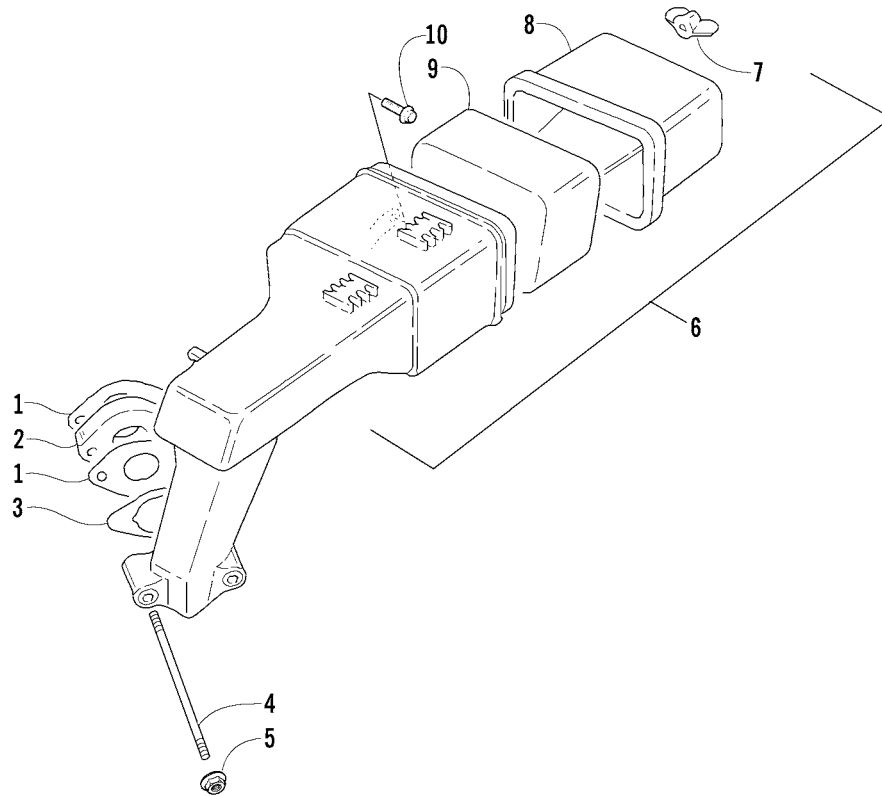

GAS TANK, SEAT, AND TAILLIGHT ASSEMBLY

0740-337

Ref.	Part No.	Qty.	Description	Ref.	Part No.	Qty.	Description
1	<u>1718-899</u>	1	Complete Seat Assembly (inc. 2-9)	17	0123-579	1	Nut, Push
	<u>1718-901</u>	1	Complete Seat Assembly (inc. 2-9) (Orange)	18	0116-469	1	Bushing, Recoil Starter
2	2606-844	1	● Tank, Gas/Seat-Base	19	1670-647	1	Hose, Vent
3	1670-084	1	● Cap, Gas Tank (inc. 4)	20	0123-394	1	Clip, Cable
4	0109-733	1	●● Seal, Tank Cap	21	0123-788	4	Cable Tie - 7 in.
5	<u>3706-044</u>	1	● Cover, Seat (inc. 6)	22	0687-154	1	Cable, Choke (inc. 23)
	<u>3706-062</u>	1	● Cover, Seat (inc. 6) (Orange)	23	0687-181	1	● Nut, Choke Cable
6	2606-031	1	●● Wire, Seat	24	0109-822	1	Switch, Ignition (inc. 25-26)
7	1706-017	1	● Foam, Seat	25	0116-065	2	● Key
8	2606-942	1	● Wire, Seat	26	0609-111	1	● Nut, Retaining
9	0624-528	AR	● Staple, Seat Cover	27	4611-767	1	Decal, Switch/Choke
10	0676-017	1	Valve, Shut-Off - Gas Tank	28	8002-040	2	Screw, Cap
11	0670-289	AR	Tape, Teflon	29	8040-366	2	Nut, Lock
12	1623-351	2	Clamp, Hose	30	0623-184	2	Washer
13	6101-001	AR	Hose, Gasline/Vent - 100 ft	31	0123-108	2	Nut, Nylon Cap
	6101-009	AR	Hose, Gasline/Vent - 50 ft	32	0609-070	1	Taillight Assembly (inc. 33)
14	1623-042	2	Clamp, Hose	33	0230-020	1	● Bulb, Taillight
15	0510-335	1	Filter, Fuel	34	8050-157	2	Washer
16	3611-856	1	Decal, Shut-Off Valve	35	0123-709	2	Nut w/Lock Washer
				36	1623-233	1	Clamp, Hose

ENGINE AND RELATED PARTS

0740-341

Ref.	Part No.	Qty.	Description	Ref.	Part No.	Qty.	Description
1	0662-326	1	Engine, AA12A2	9	<u>4606-028</u>	1	Cover, Governor
2	1706-235	1	Front End	10	0623-786	1	Screw, Self-Tapping
3	8060-504	AR	Rivet	11	0623-966	2	Screw, Self-Tapping
4	8050-247	1	Washer	12	0770-617	1	Bracket, Throttle Cable
5	8004-130	1	Screw, Cap	13	3004-987	1	Screw, Cap
6	0623-822	5	Plug	14	0694-003	1	Stick, Oil Level
7	8020-134	4	Screw, Cap	15	0693-298	1	O-Ring
8	8047-426	4	Nut, Lock				