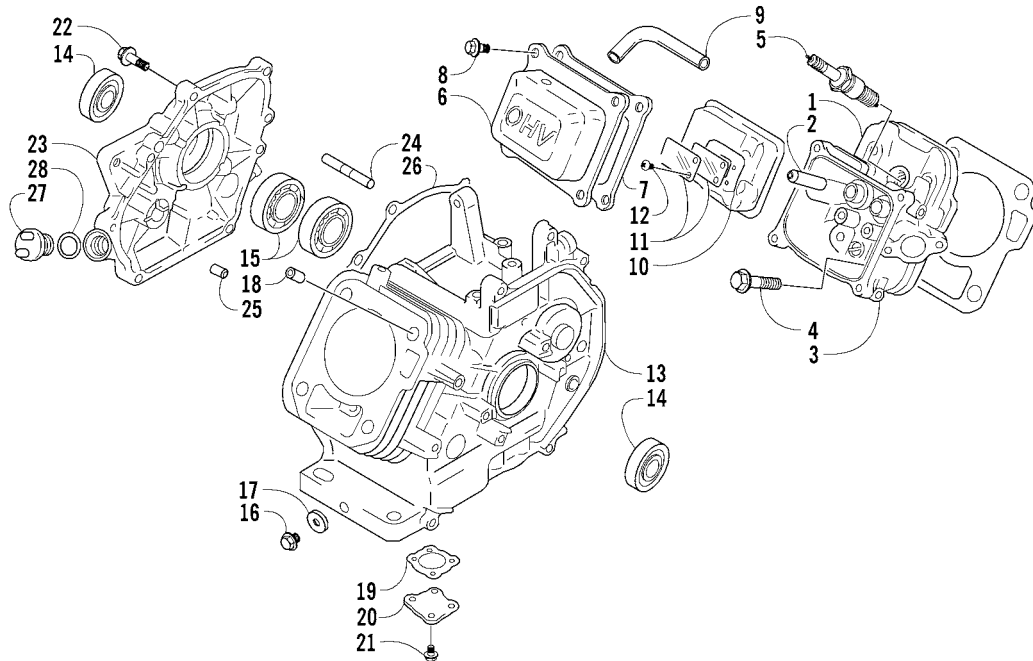

CYLINDER AND CRANKCASE

0739-487

Ref.	Part No.	Qty.	Description	Ref.	Part No.	Qty.	Description
1	0694-034	1	Head, Cylinder (inc. 2)	15	0691-374	2	● Bearing
2	0691-545	2	● Guide, Valve	16	0693-253	2	● Plug
3	0691-386	1	Gasket, Cylinder Head	17	3002-276	2	● Gasket
4	0693-303	4	Bolt	18	3008-199	2	Pin, Dowel
5	0217-703	1	Plug, Spark (BPR6ES)	19	0691-837	1	Gasket, Engine Oil Level Sensor
6	0691-830	1	Cover, Cylinder Head	20	0694-022	1	Cover, Oil Level Sensor
7	0691-387	1	Gasket, Cylinder Head Cover	21	0693-307	4	Bolt
8	0693-241	4	Bolt	22	0694-035	7	Bolt
9	0693-362	1	Hose, Air Breather	23	0694-002	1	Cover, Crankcase - Assembly - Side (inc. one No. 14-15 and 24)
10	0691-393	1	Body, Air Breather - Assembly (inc. 11-12)	24	0691-844	1	● Shaft, Governor Gear
11	0693-226	1	● Valve, Reed - Set	25	3005-206	2	Pin, Dowel
12	0693-305	2	● Screw	26	0691-834	1	Gasket, Crankcase
13	0694-001	1	Cylinder Assembly (inc. one No. 14-15 and 16-17)	27	0694-004	1	Plug, Engine Oil Drain - Assembly (inc. 28)
14	0691-376	2	● Seal, Oil	28	0693-298	1	● O-Ring