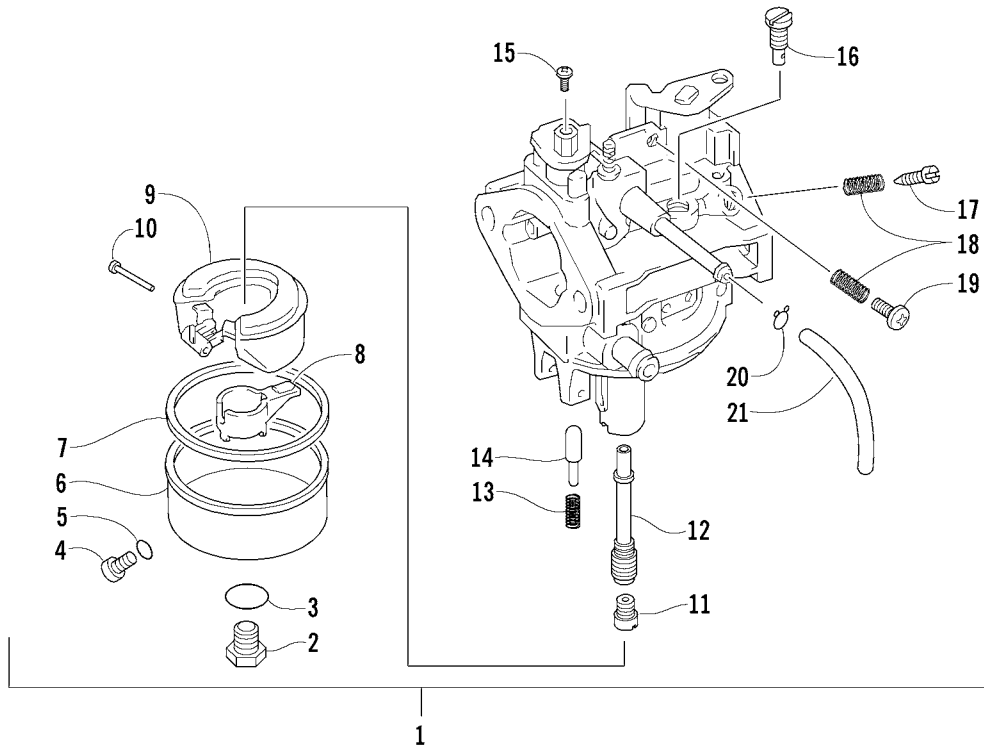

ENGINE AND RELATED PARTS

0740-341

Ref.	Part No.	Qty.	Description	Ref.	Part No.	Qty.	Description
1	0662-326	1	Engine, AA12A2	9	<u>4606-028</u>	1	Cover, Governor
2	1706-235	1	Front End	10	0623-786	1	Screw, Self-Tapping
3	8060-504	AR	Rivet	11	0623-966	2	Screw, Self-Tapping
4	8050-247	1	Washer	12	0770-617	1	Bracket, Throttle Cable
5	8004-130	1	Screw, Cap	13	3004-987	1	Screw, Cap
6	0623-822	5	Plug	14	0694-003	1	Stick, Oil Level
7	8020-134	4	Screw, Cap	15	0693-298	1	O-Ring
8	8047-426	4	Nut, Lock				

AIR CLEANER ASSEMBLY

0739-446

Ref.	Part No.	Qty.	Description	Ref.	Part No.	Qty.	Description
1	0693-282	2	Gasket, Carburetor	6	0693-543	1	Cleaner, Air - Assembly (inc. 7-9)
2	0691-850	1	Insulator, Carburetor	7	0693-542	1	● Nut, Wing
3	0693-287	1	Gasket, Air Cleaner	8	0691-851	1	● Cover, Air Cleaner
4	0693-364	2	Bolt, Stud	9	0691-736	1	● Filter, Air Cleaner
5	3004-488	2	Nut	10	0693-307	1	Bolt