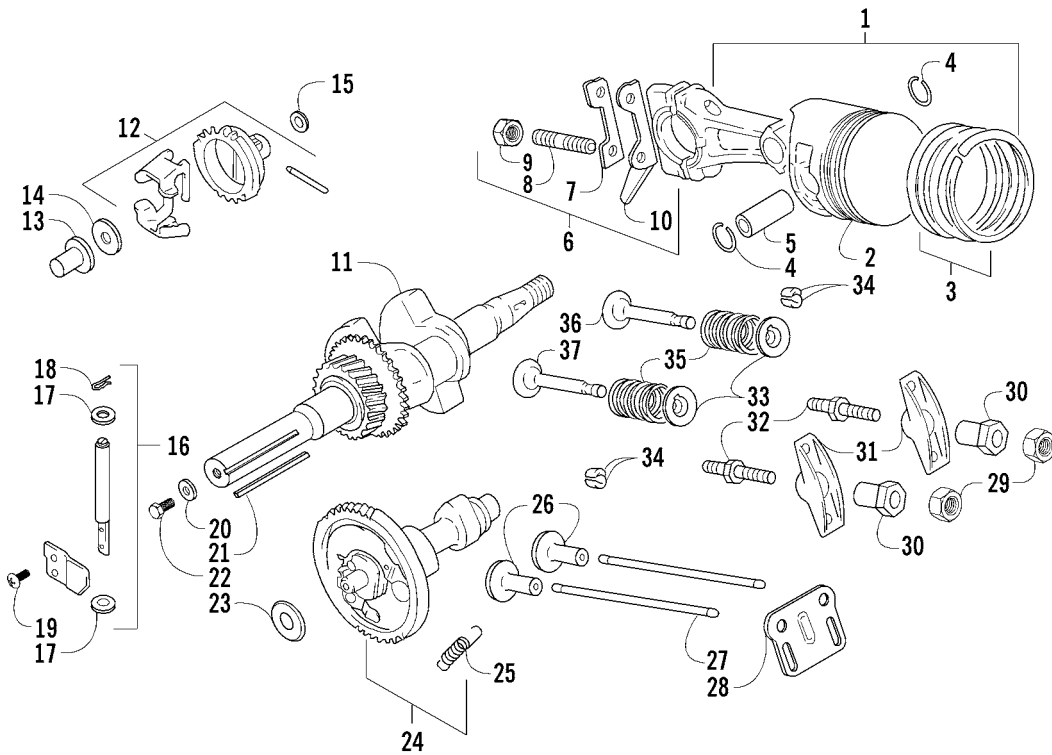

ENGINE AND RELATED PARTS

0740-341

Ref.	Part No.	Qty.	Description	Ref.	Part No.	Qty.	Description
1	0662-326	1	Engine, AA12A2	9	<u>4606-028</u>	1	Cover, Governor
2	1706-235	1	Front End	10	0623-786	1	Screw, Self-Tapping
3	8060-504	AR	Rivet	11	0623-966	2	Screw, Self-Tapping
4	8050-247	1	Washer	12	0770-617	1	Bracket, Throttle Cable
5	8004-130	1	Screw, Cap	13	3004-987	1	Screw, Cap
6	0623-822	5	Plug	14	0694-003	1	Stick, Oil Level
7	8020-134	4	Screw, Cap	15	0693-298	1	O-Ring
8	8047-426	4	Nut, Lock				

CYLINDER AND CRANKCASE

0739-487

Ref.	Part No.	Qty.	Description	Ref.	Part No.	Qty.	Description
1	0694-034	1	Head, Cylinder (inc. 2)	15	0691-374	2	● Bearing
2	0691-545	2	● Guide, Valve	16	0693-253	2	● Plug
3	0691-386	1	Gasket, Cylinder Head	17	3002-276	2	● Gasket
4	0693-303	4	Bolt	18	3008-199	2	Pin, Dowel
5	0217-703	1	Plug, Spark (BPR6ES)	19	0691-837	1	Gasket, Engine Oil Level Sensor
6	0691-830	1	Cover, Cylinder Head	20	0694-022	1	Cover, Oil Level Sensor
7	0691-387	1	Gasket, Cylinder Head Cover	21	0693-307	4	Bolt
8	0693-241	4	Bolt	22	0694-035	7	Bolt
9	0693-362	1	Hose, Air Breather	23	0694-002	1	Cover, Crankcase - Assembly - Side (inc. one No. 14-15 and 24)
10	0691-393	1	Body, Air Breather - Assembly (inc. 11-12)	24	0691-844	1	● Shaft, Governor Gear
11	0693-226	1	● Valve, Reed - Set	25	3005-206	2	Pin, Dowel
12	0693-305	2	● Screw	26	0691-834	1	Gasket, Crankcase
13	0694-001	1	Cylinder Assembly (inc. one No. 14-15 and 16-17)	27	0694-004	1	Plug, Engine Oil Drain - Assembly (inc. 28)
14	0691-376	2	● Seal, Oil	28	0693-298	1	● O-Ring