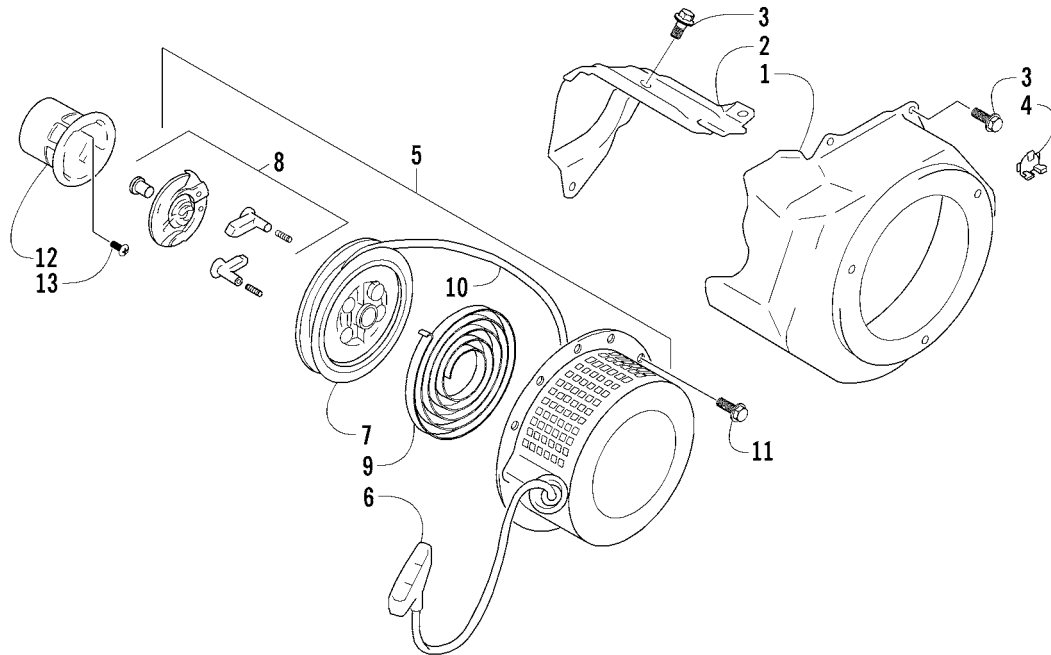

RECOIL STARTER

0739-495

Ref.	Part No.	Qty.	Description	Ref.	Part No.	Qty.	Description
1	0694-013	1	Cover, Ventilation Cowling	8	0693-256	1	● Ratchet Set
2	0691-853	1	Cowling, Ventilation	9	3005-162	1	● Spring, Spiral
3	0693-241	7	Bolt	10	3004-856	1	Rope
4	0691-122	1	Protector, Lead Wire	11	0693-246	3	Bolt
5	0694-014	1	Starter, Recoil - Assembly (inc. 6-9)	12	0691-863	1	Pulley, Starter
6	0693-257	1	● Grip Assembly	13	3004-423	3	Screw
7	0691-856	1	● Reel