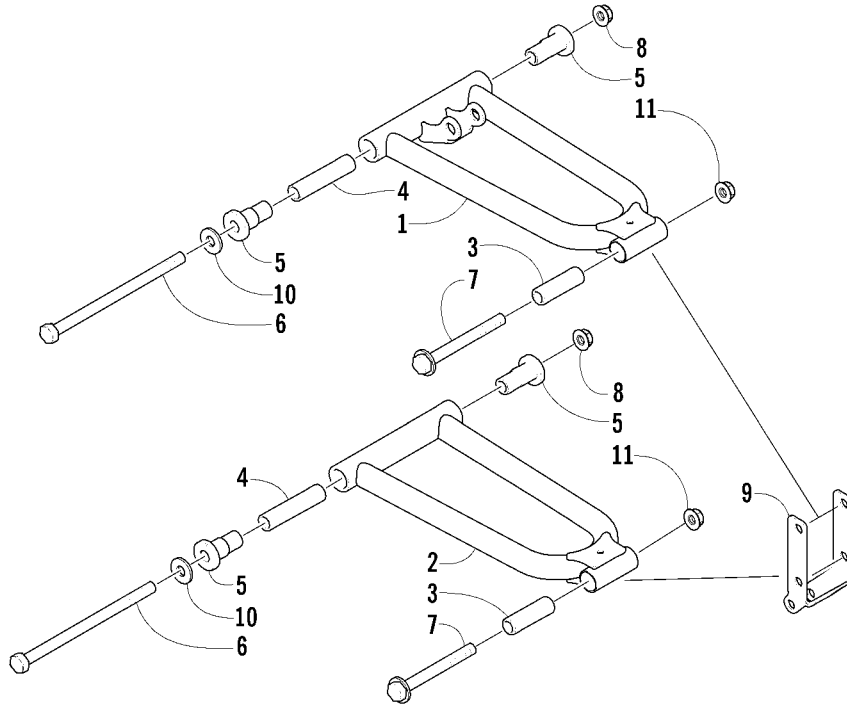

2006

Illustrated Parts Manual

F 120

Model Number S2006F1AAAUSG
Model Number S2006F1AAAUSO

TABLE OF CONTENTS

2006 F 120

(Model No. S2006F1AAAUSG) (Model No. S2006F1AAAUSO)

SKI AND SPINDLE ASSEMBLY	1
A-ARM ASSEMBLY	2
FRONT SUSPENSION SHOCK ABSORBER	3
STEERING POST AND TIE ROD ASSEMBLY	4
DRIVE TRAIN SHAFT AND BRAKE ASSEMBLIES	5
SLIDE RAIL, IDLER WHEELS, AND TRACK ASSEMBLY	6
REAR SUSPENSION ARM ASSEMBLY	7
CHASSIS, FOOTREST, AND REAR BUMPER ASSEMBLY	8
HOOD, HEADLIGHT, AND WINDSHIELD ASSEMBLY	9
BELLY PAN AND EXHAUST ASSEMBLIES	10
GAS TANK, SEAT, AND TAILLIGHT ASSEMBLY	11
ENGINE AND RELATED PARTS	12
AIR CLEANER ASSEMBLY	13
CARBURETOR	14
CYLINDER AND CRANKCASE	15
PISTON AND CRANKSHAFT	16
RECOIL STARTER	17
THROTTLE CONTROL ASSEMBLY	18
MAGNETO	19
RELATED ITEMS	Back Cover

SKI AND SPINDLE ASSEMBLY

0740-315

Ref.	Part No.	Qty.	Description	Ref.	Part No.	Qty.	Description
1	1603-593	2	Ski, Plastic - Black	11	1703-864	2	Spindle (inc. 12-13)
2	0703-698	2	Wearbar	12	0623-010	2	● Fitting, Grease
3	8047-426	8	Nut, Lock	13	0603-647	8	● Insert, Spindle
4	1703-649	2	Saddle, Ski - Platinum	14	0623-831	2	Cap, Spindle
5	8047-366	8	Nut, Lock	15	6611-850	1	Decal, "AWS" - Spindle - Right
6	8017-580	8	Screw, Machine		6611-851	1	Decal, "AWS" - Spindle - Left
7	8002-231	2	Screw, Cap	16	1603-594	2	Handle, Ski - Black
8	8050-277	4	Washer	17	8050-247	2	Washer
9	8040-486	2	Nut, Lock	18	8017-672	2	Screw, Cap
10	1603-365	2	Axle, Suspension	19	8002-141	2	Screw, Cap

A-ARM ASSEMBLY

0740-316

Ref.	Part No.	Qty.	Description	Ref.	Part No.	Qty.	Description
1	1703-820	2	A-Arm - Upper - Platinum	7	8020-232	4	Screw, Cap
2	1703-821	2	A-Arm - Lower - Platinum	8	8047-486	4	Nut, Lock
3	1603-365	4	Axle, Suspension	9	1703-644	2	Bracket, Mounting - Shock
4	1603-394	4	Axle, Suspension	10	8050-277	4	Washer
5	0605-451	8	Axle, Powder Metal	11	8048-486	4	Nut, Lock
6	0623-900	4	Screw, Cap				