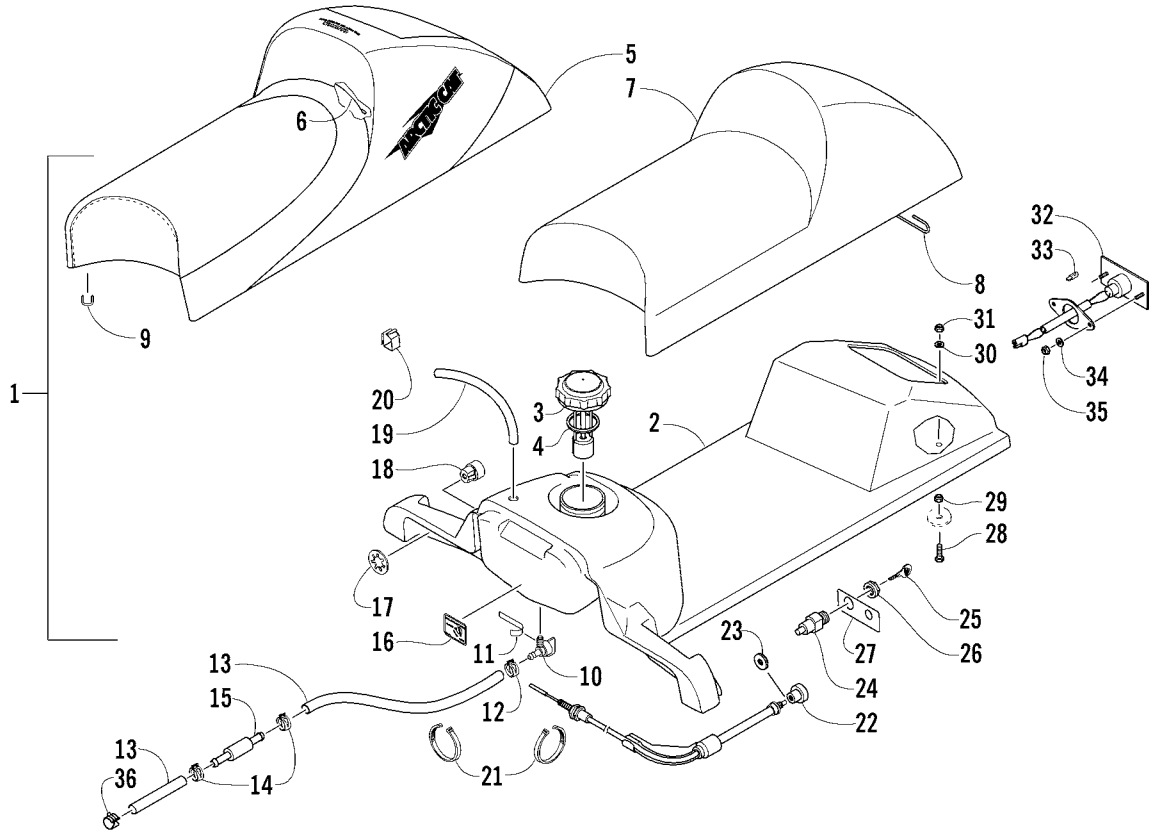

GAS TANK, SEAT, AND TAILLIGHT ASSEMBLY

0740-337

Ref.	Part No.	Qty.	Description	Ref.	Part No.	Qty.	Description
1	<u>1718-899</u>	1	Complete Seat Assembly (inc. 2-9)	17	0123-579	1	Nut, Push
	<u>1718-901</u>	1	Complete Seat Assembly (inc. 2-9) (Orange)	18	0116-469	1	Bushing, Recoil Starter
2	2606-844	1	● Tank, Gas/Seat-Base	19	1670-647	1	Hose, Vent
3	1670-084	1	● Cap, Gas Tank (inc. 4)	20	0123-394	1	Clip, Cable
4	0109-733	1	●● Seal, Tank Cap	21	0123-788	4	Cable Tie - 7 in.
5	<u>3706-044</u>	1	● Cover, Seat (inc. 6)	22	0687-154	1	Cable, Choke (inc. 23)
	<u>3706-062</u>	1	● Cover, Seat (inc. 6) (Orange)	23	0687-181	1	● Nut, Choke Cable
6	2606-031	1	●● Wire, Seat	24	0109-822	1	Switch, Ignition (inc. 25-26)
7	1706-017	1	● Foam, Seat	25	0116-065	2	● Key
8	2606-942	1	● Wire, Seat	26	0609-111	1	● Nut, Retaining
9	0624-528	AR	● Staple, Seat Cover	27	4611-767	1	Decal, Switch/Choke
10	0676-017	1	Valve, Shut-Off - Gas Tank	28	8002-040	2	Screw, Cap
11	0670-289	AR	Tape, Teflon	29	8040-366	2	Nut, Lock
12	1623-351	2	Clamp, Hose	30	0623-184	2	Washer
13	6101-001	AR	Hose, Gasline/Vent - 100 ft	31	0123-108	2	Nut, Nylon Cap
	6101-009	AR	Hose, Gasline/Vent - 50 ft	32	0609-070	1	Taillight Assembly (inc. 33)
14	1623-042	2	Clamp, Hose	33	0230-020	1	● Bulb, Taillight
15	0510-335	1	Filter, Fuel	34	8050-157	2	Washer
16	3611-856	1	Decal, Shut-Off Valve	35	0123-709	2	Nut w/Lock Washer
				36	1623-233	1	Clamp, Hose