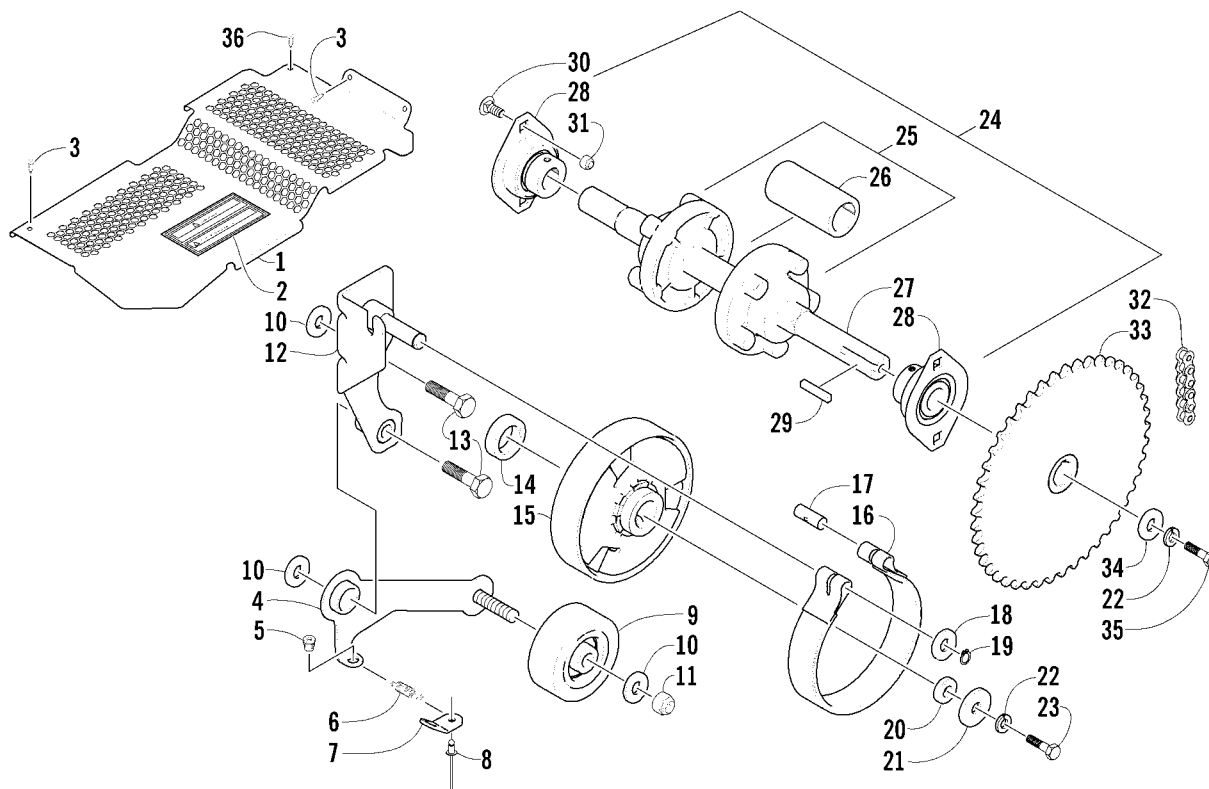

## A-ARM ASSEMBLY

0741-771

Ref.	Part No.	Qty.	Description	Ref.	Part No.	Qty.	Description
1	1703-820	2	A-Arm - Upper - Platinum	6	0623-900	4	Screw, Cap
2	1703-821	2	A-Arm - Lower - Platinum	7	8020-232	4	Screw, Cap
3	1603-365	4	Axle, Suspension	8	8047-486	8	Nut, Lock
4	1603-394	4	Axle, Suspension	9	1703-644	2	Bracket, Mounting - Shock
5	0605-451	8	Axle, Powder Metal	10	8050-277	4	Washer

## STEERING POST AND TIE ROD ASSEMBLY

0740-319

Ref.	Part No.	Qty.	Description	Ref.	Part No.	Qty.	Description
1	1703-866	1	Post, Steering - Black	18	0605-444	4	Bearing, Steering Post
2	1606-765	2	Grip, Handle	19	0705-896	2	Retainer, Bearing
3	0302-165	1	Control, Throttle	20	8020-040	4	Screw, Cap
4	0109-609	2	Lever, Throttle/Brake	21	2706-144	1	Support, Steering Post
5	8070-318	2	Pin, Spring	22	0630-138	1	Switch, Tether - Assembly (inc. 23)
6	0611-022	1	Decal, Engine Stop Switch	23	0630-139	1	● Cord, Tether Switch
7	0123-230	2	Pin	24	8047-366	4	Nut, Lock
8	0123-231	3	Ring, Retaining	25	8060-504	10	Rivet, Blind
9	0302-147	1	Housing, Brake	26	8004-135	2	Screw, Cap
10	0609-007	1	Switch, Engine Stop	27	8050-247	4	Washer
11	0605-887	1	Cover, Handlebar Pad	28	1623-423	4	Nut, Lock
12	0605-501	1	Pad, Handlebar	29	1703-853	2	Tie Rod - Assembly (inc. 30-33)
13	0687-200	1	Cable, Throttle	30	0623-260	2	● Nut, Hex - Left
14	8053-212	3	Washer, Lock - External Tooth	31	0605-777	2	● Rod End - Left
15	0123-788	AR	Cable Tie - 7 in.	32	0123-144	2	● Nut, Hex - Right
16	0687-122	1	Cable, Brake	33	0605-776	2	● Rod End - Right
17	1602-100	1	Spring, Return - Brake				