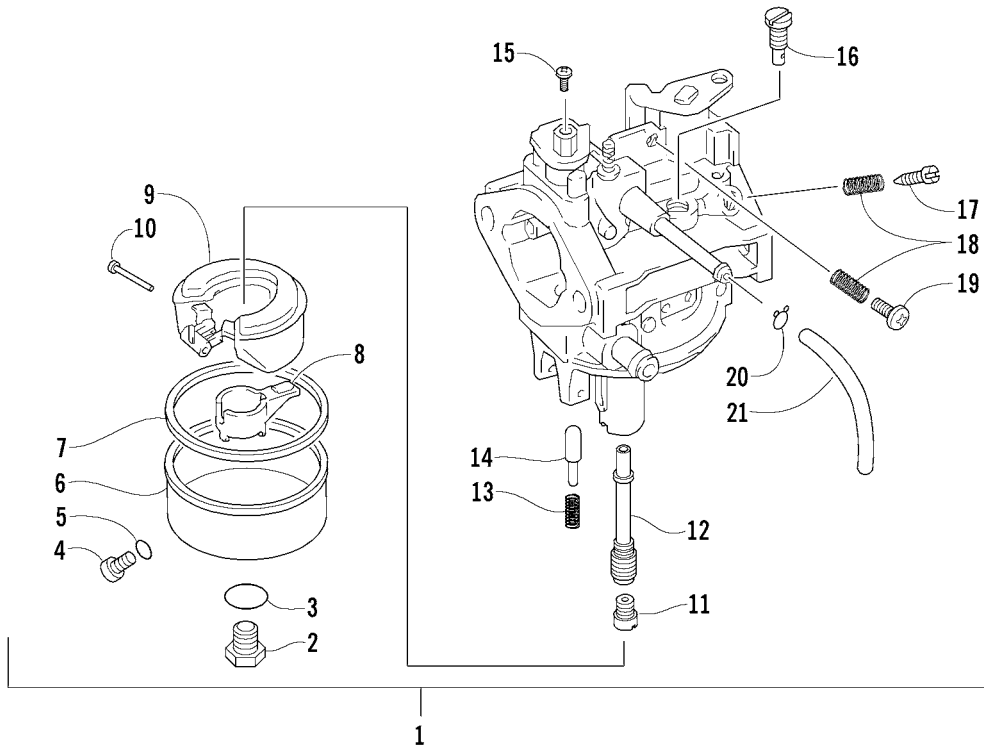

## ENGINE AND RELATED PARTS

0740-341

Ref.	Part No.	Qty.	Description	Ref.	Part No.	Qty.	Description
1	0662-336	1	Engine, AA12A2	9	4606-028	1	Cover, Governor
2	3706-775	1	Front End	10	0623-786	1	Screw, Self-Tapping
3	8060-504	AR	Rivet	11	0623-966	2	Screw, Self-Tapping
4	8050-247	1	Washer	12	0770-617	1	Bracket, Throttle Cable
5	1623-550	1	Screw, Cap	13	3004-987	1	Screw, Cap
6	0623-822	5	Plug	14	0694-003	1	Stick, Oil Level
7	8020-134	4	Screw, Cap	15	0693-298	1	O-Ring
8	8047-426	4	Nut, Lock				

## AIR CLEANER ASSEMBLY

0739-446

Ref.	Part No.	Qty.	Description	Ref.	Part No.	Qty.	Description
1	0693-282	2	Gasket, Carburetor	6	0693-543	1	Cleaner, Air - Assembly (inc. 7-9)
2	0691-850	1	Insulator, Carburetor	7	0693-542	1	● Nut, Wing
3	0693-287	1	Gasket, Air Cleaner	8	0691-851	1	● Cover, Air Cleaner
4	0693-364	2	Bolt, Stud	9	0691-736	1	● Filter, Air Cleaner
5	3004-488	2	Nut	10	0693-307	1	Bolt