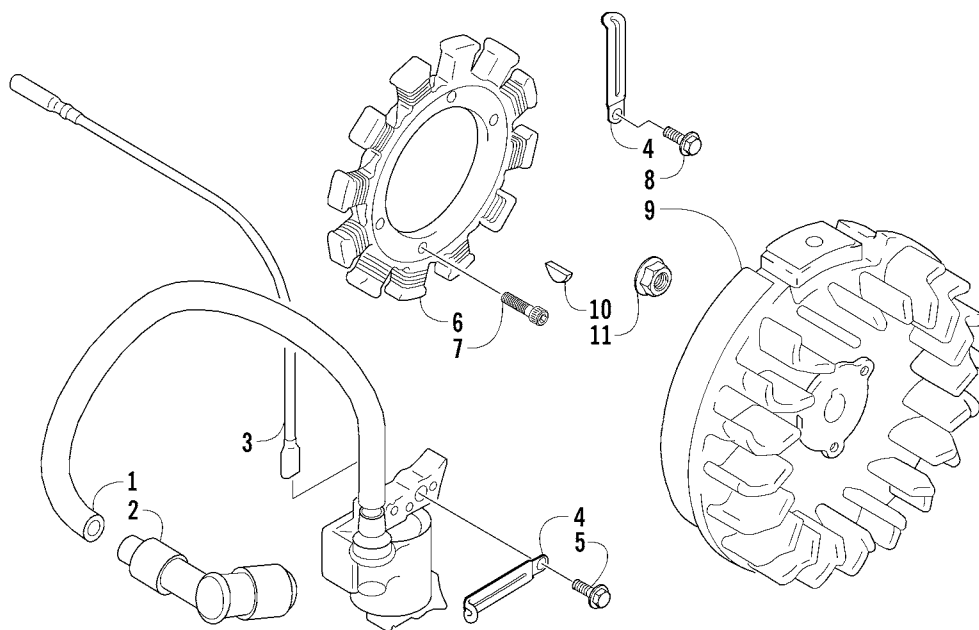

## PISTON AND CRANKSHAFT

0739-493 \*Optional

Ref.	Part No.	Qty.	Description	Ref.	Part No.	Qty.	Description
1	0694-026	1	Piston Assembly (inc. 2-4)	18	0691-848	1	● Clip, Hairpin
2	0691-398	1	● Piston	19	3004-563	2	● Screw
	0691-569	1	● Piston, Oversized (0.25 mm)*	20	0694-024	1	Washer
	0691-570	1	● Piston, Oversized (0.50 mm)*	21	0694-006	1	Key, Crankshaft
3	0691-399	1	● Ring, Piston - Set	22	0694-007	1	Bolt, Crankshaft
	0691-571	1	● Ring, Piston - Set - Oversized (0.25 mm)*	23	0691-840	1	Washer
	0691-572	1	● Ring, Piston - Set - Oversized (0.50 mm)*	24	0691-914	1	Camshaft (inc. 25)
4	0691-378	2	● Circlip	25	0691-380	1	● Spring
5	0691-400	1	Pin, Piston	26	0691-406	2	Tappet
6	0691-936	1	Rod, Connecting - Assembly (inc. 7-10)	27	0691-407	2	Rod, Push
7	0691-403	1	● Plate, Lock	28	0691-415	1	Guide, Push Rod
8	0691-366	2	● Bolt, Stud	29	0691-016	2	Nut
9	3004-851	2	● Nut	30	0691-413	2	Pivot
10	0691-402	1	● Plate, Splash	31	0691-412	2	Arm, Rocker
11	0694-027	1	Crankshaft Assembly	32	0694-037	2	Bolt, Stud - Pivot
12	0693-698	1	Gear, Governor - Set	33	0693-313	2	Retainer, Valve Spring
13	0691-842	1	Slider, Governor	34	0693-281	4	Cotter, Valve
14	0691-843	1	Washer	35	0694-036	2	Spring, Valve
15	3004-652	1	Washer	36	0694-008	1	Valve, Intake
16	0693-258	1	Shaft, Throttle Control - Set (inc. 17-19)	37	0694-009	1	Valve, Exhaust
17	0693-252	2	● Washer				

## THROTTLE CONTROL ASSEMBLY

0739-496

Ref.	Part No.	Qty.	Description	Ref.	Part No.	Qty.	Description
1	0694-016	1	Lever, Throttle Cable	10	0694-015	1	Spring, Throttle Control
2	3004-987	1	Bolt	11	0694-019	1	Rod, Carburetor
3	3004-351	1	Nut	12	0691-455	1	Spring, Carburetor Rod
4	3002-459	1	Spacer	13	0693-259	1	Lever, Throttle Control (inc. 14-15)
5	0694-038	1	Spring	14	0693-416	1	● Bolt
6	0694-017	1	Bracket, Throttle Control	15	0691-017	1	● Nut
7	0693-241	1	Bolt	16	0623-965	1	Spring
8	0691-901	1	Spring	17	0623-966	1	Screw
9	3004-611	1	Screw	18	8050-217	1	Washer