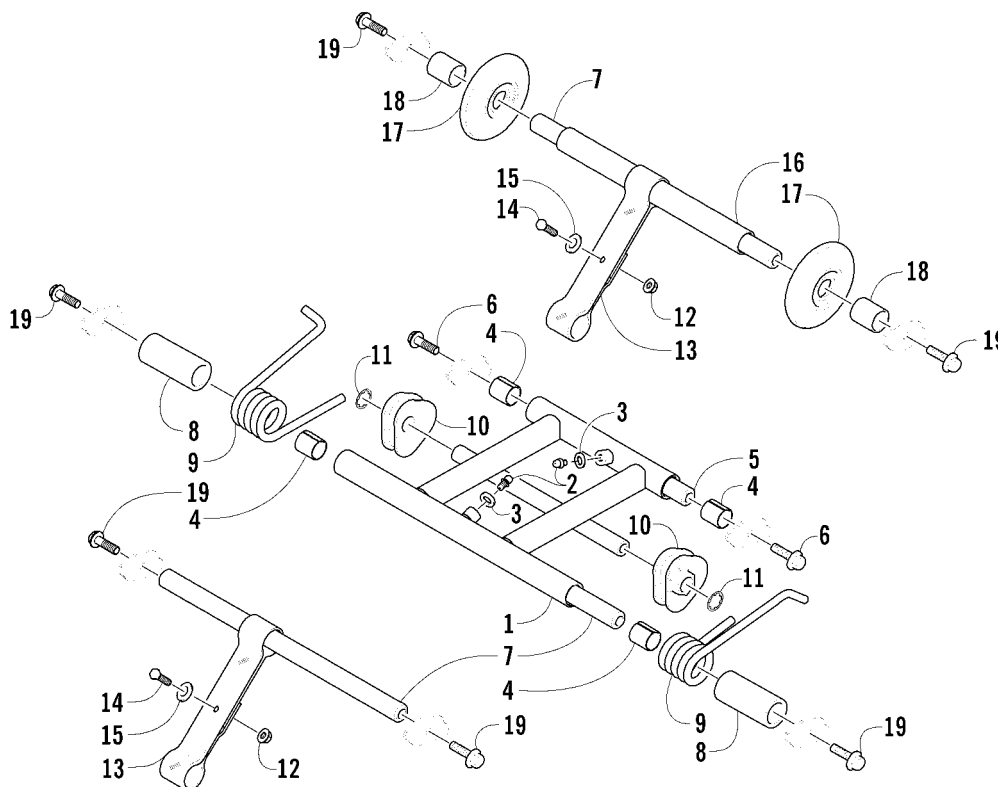

REAR SUSPENSION ARM ASSEMBLY

0741-537

Ref.	Part No.	Qty.	Description	Ref.	Part No.	Qty.	Description
1	1704-287	1	Arm, Rear Suspension (inc. 2-4)	11	0623-138	2	Ring, Retaining
2	1623-010	2	● Fitting, Grease	12	8047-366	2	Nut, Lock
3	1623-011	2	● Washer, Grease Fitting	13	1604-708	2	Strap, Limiter
4	0603-083	4	● Bearing	14	8002-042	2	Screw, Cap
5	1604-710	1	Axle, Rear Suspension Arm - Lower	15	8050-222	2	Washer
6	1623-566	2	Screw, Cap	16	1604-564	1	Spacer
7	1604-673	3	Axle, Idler	17	0300-180	2	Wheel, Idler
8	1604-715	2	Sleeve, Spring	18	1604-565	2	Spacer
9	0704-894	1	Spring, Rear Suspension - Right	19	8020-131	6	Screw, Cap
	0704-895	1	Spring, Rear Suspension - Left				
10	1604-204	1	Block, Spring Adjuster - Right				
	1604-205	1	Block, Spring Adjuster - Left