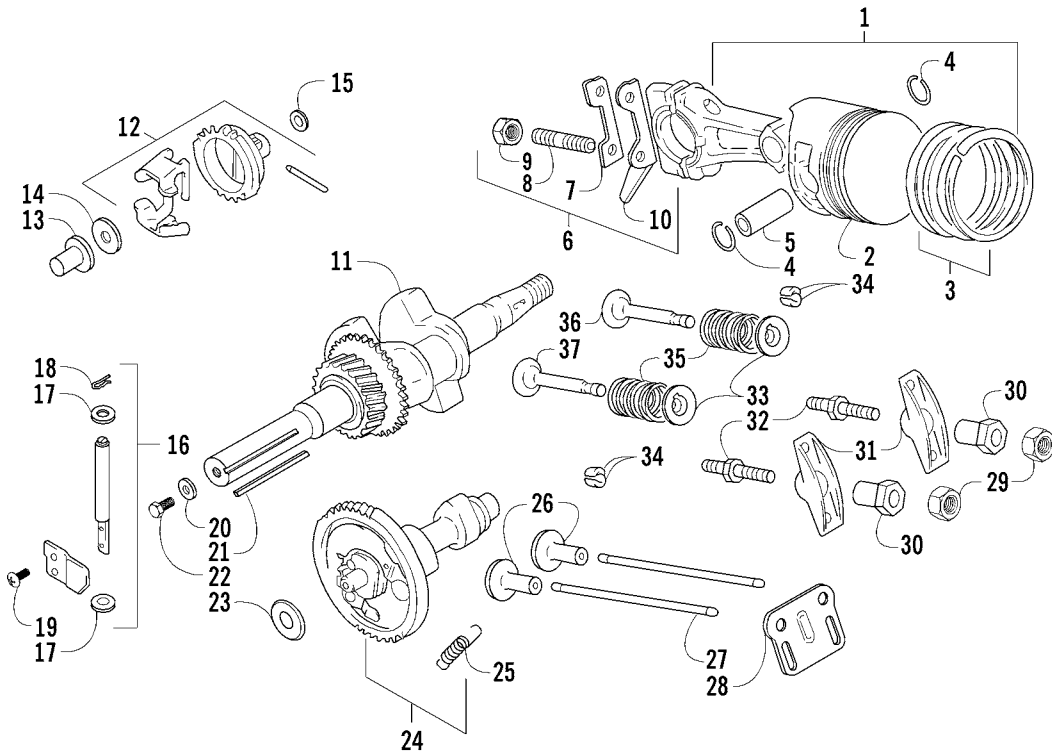

## ENGINE AND RELATED PARTS

0740-341

Ref.	Part No.	Qty.	Description	Ref.	Part No.	Qty.	Description
1	0662-336	1	Engine, AA12A2	9	4606-028	1	Cover, Governor
2	3706-775	1	Front End	10	0623-786	1	Screw, Self-Tapping
3	8060-504	AR	Rivet	11	0623-966	2	Screw, Self-Tapping
4	8050-247	1	Washer	12	0770-617	1	Bracket, Throttle Cable
5	1623-550	1	Screw, Cap	13	3004-987	1	Screw, Cap
6	0623-822	5	Plug	14	0694-003	1	Stick, Oil Level
7	8020-134	4	Screw, Cap	15	0693-298	1	O-Ring
8	8047-426	4	Nut, Lock				

## CYLINDER AND CRANKCASE

0739-487

Ref.	Part No.	Qty.	Description	Ref.	Part No.	Qty.	Description
1	0694-034	1	Head, Cylinder (inc. 2)	15	0691-374	2	● Bearing
2	0691-545	2	● Guide, Valve	16	0693-253	2	● Plug
3	0691-386	1	Gasket, Cylinder Head	17	3002-276	2	● Gasket
4	0693-303	4	Bolt	18	3008-199	2	Pin, Dowel
5	0217-703	1	Plug, Spark (BPR6ES)	19	0691-837	1	Gasket, Engine Oil Level Sensor
6	0691-830	1	Cover, Cylinder Head	20	0694-022	1	Cover, Oil Level Sensor
7	0691-387	1	Gasket, Cylinder Head Cover	21	0693-307	4	Bolt
8	0693-241	4	Bolt	22	0694-035	7	Bolt
9	0693-362	1	Hose, Air Breather	23	0694-002	1	Cover, Crankcase - Assembly - Side (inc. one No. 14-15 and 24)
10	0691-393	1	Body, Air Breather - Assembly (inc. 11-12)	24	0691-844	1	● Shaft, Governor Gear
11	0693-226	1	● Valve, Reed - Set	25	3005-206	2	Pin, Dowel
12	0693-305	2	● Screw	26	0691-834	1	Gasket, Crankcase
13	0694-001	1	Cylinder Assembly (inc. one No. 14-15 and 16-17)	27	0694-004	1	Plug, Engine Oil Drain - Assembly (inc. 28)
14	0691-376	2	● Seal, Oil	28	0693-298	1	● O-Ring