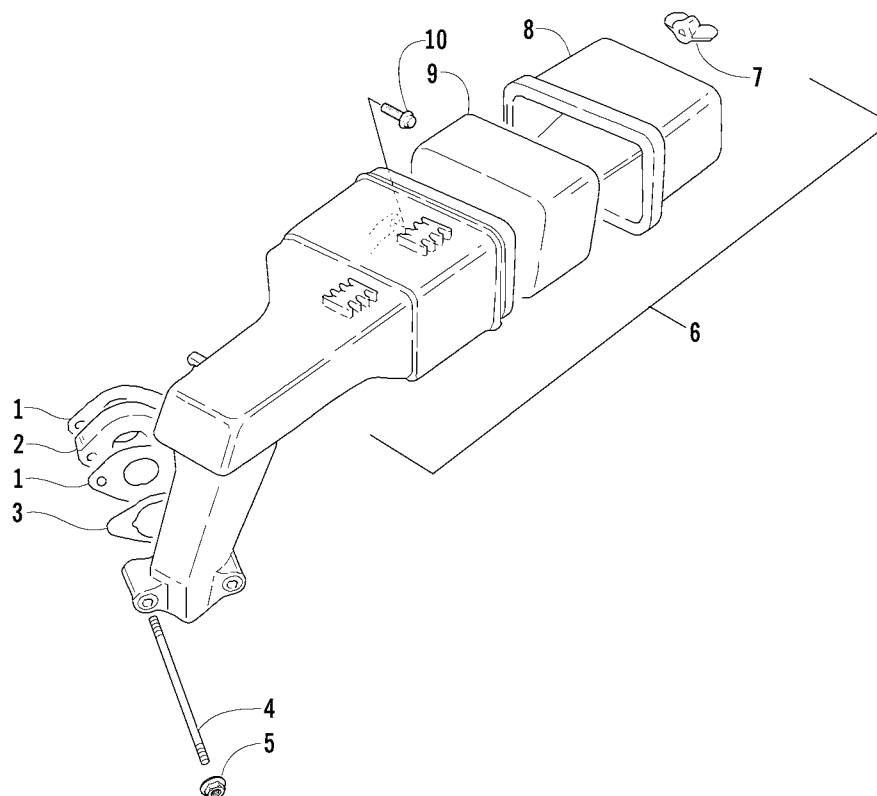

## GAS TANK, SEAT, AND TAILLIGHT ASSEMBLY

0741-545

Ref.	Part No.	Qty.	Description	Ref.	Part No.	Qty.	Description
1	<u>2718-040</u>	1	Complete Seat Assembly (inc. 2-9)	17	0123-579	1	Nut, Push
	<u>2718-041</u>	1	Complete Seat Assembly (inc. 2-9) (Orange)	18	0116-469	1	Bushing, Recoil Starter
2	2606-844	1	● Tank, Gas/Seat-Base	19	1670-647	1	Hose, Vent
3	1670-694	1	● Cap, Gas Tank w/Gauge (inc. 4)	20	0123-394	1	Clip, Cable
4	0109-733	1	●● Seal, Tank Cap	21	0123-788	4	Cable Tie - 7 in.
5	<u>3706-520</u>	1	● Cover, Seat (inc. 6)	22	0687-154	1	Cable, Choke (inc. 23)
	<u>3706-374</u>	1	● Cover, Seat (inc. 6) (Orange)	23	0687-181	1	● Nut, Choke Cable
6	2606-031	1	●● Wire, Seat	24	0109-822	1	Switch, Ignition (inc. 25-26)
7	1706-017	1	● Foam, Seat	25	0116-065	2	● Key
8	2606-942	1	● Wire, Seat	26	0609-111	1	● Nut, Retaining
9	0624-528	AR	● Staple, Seat Cover	27	4611-767	1	Decal, Switch/Choke
10	0676-017	1	Valve, Shut-Off - Gas Tank	28	8002-040	2	Screw, Cap
11	0670-289	AR	Tape, Teflon	29	8040-366	2	Nut, Lock
12	1623-351	1	Clamp, Hose	30	0623-184	2	Washer
13	6101-001	AR	Hose, Gasline/Vent - 100 ft	31	0123-108	2	Nut, Nylon Cap
	6101-009	AR	Hose, Gasline/Vent - 50 ft	32	0609-070	1	Taillight Assembly (inc. 33)
14	1623-042	2	Clamp, Hose	33	0230-020	1	● Bulb, Taillight
15	0510-335	1	Filter, Fuel	34	8050-157	2	Washer
16	3611-856	1	Decal, Shut-Off Valve	35	0123-709	2	Nut w/Lock Washer
				36	1623-233	1	Clamp, Hose

## ENGINE AND RELATED PARTS

0740-341

Ref.	Part No.	Qty.	Description	Ref.	Part No.	Qty.	Description
1	0662-336	1	Engine, AA12A2	9	4606-028	1	Cover, Governor
2	3706-775	1	Front End	10	0623-786	1	Screw, Self-Tapping
3	8060-504	AR	Rivet	11	0623-966	2	Screw, Self-Tapping
4	8050-247	1	Washer	12	0770-617	1	Bracket, Throttle Cable
5	1623-550	1	Screw, Cap	13	3004-987	1	Screw, Cap
6	0623-822	5	Plug	14	0694-003	1	Stick, Oil Level
7	8020-134	4	Screw, Cap	15	0693-298	1	O-Ring
8	8047-426	4	Nut, Lock				