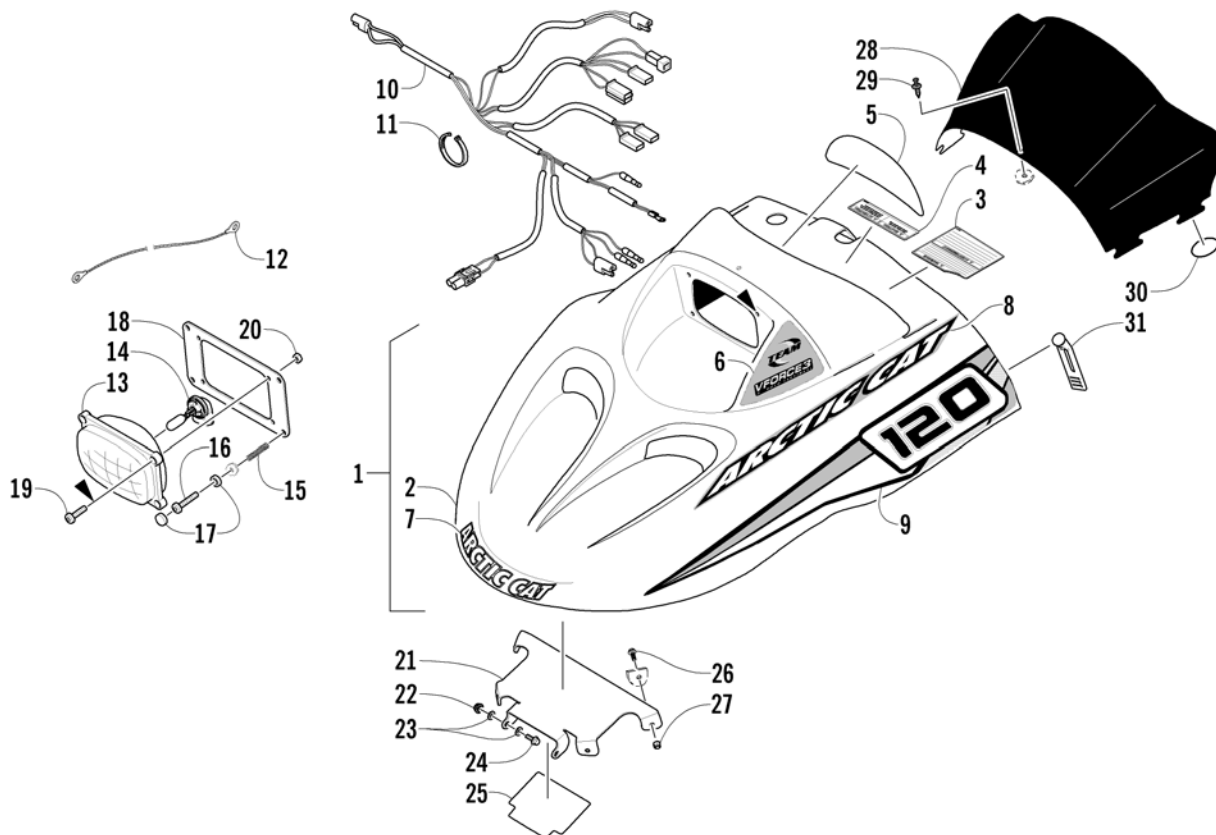

HOOD, HEADLIGHT, AND WINDSHIELD ASSEMBLY

0741-539R

Ref.	Part No.	Qty.	Description	Ref.	Part No.	Qty.	Description
1	<u>2718-003</u>	1	Hood w/Decals - Green (inc. 2-9)	11	0123-788	AR	Cable Tie - 7 in.
	<u>2718-012</u>	1	Hood w/Decals - Orange (inc. 2-9) (Orange)	12	2606-247	1	Cable, Hood
2	<u>2718-002</u>	1	● Hood w/o Decals - Green (inc. 3-4)	13	<u>0609-817</u>	1	Headlight Assembly (inc. 14)
	<u>2718-011</u>	1	● Hood w/o Decals - Orange (inc. 3-4) (Orange)	14	0609-251	1	● Bulb, Headlight
3	3611-755	1	●● Decal, Caution - Throttle	15	0123-614	4	Spring, Adjustment Screw
4	3611-678	1	●● Decal, Caution - Hood	16	8019-407	4	Screw, Adjustment
5	<u>7611-522</u>	1	● Decal, Instrument Panel	17	0124-054	4	Snap Cap w/Washer
	<u>7611-503</u>	1	● Decal, Instrument Panel (Orange)	18	<u>3706-719</u>	1	Plate, Adapter - Headlight
6	<u>7611-518</u>	2	● Decal, Hood - Windshield	19	8019-397	4	Screw, Machine
	<u>7611-506</u>	2	● Decal, Hood - Windshield (Orange)	20	8041-246	4	Nut, Hex
7	7611-072	1	● Decal, "Arctic Cat"	21	2706-140	1	Bracket, Mounting - Hood - Upper
8	<u>7611-516</u>	1	● Decal, Hood - Upper Right	22	8047-366	2	Nut, Lock
	<u>7611-517</u>	1	● Decal, Hood - Upper Left	23	1623-011	4	Washer
	<u>7611-504</u>	1	● Decal, Hood - Upper Right (Orange)	24	8020-039	2	Screw, Cap
	<u>7611-505</u>	1	● Decal, Hood - Upper Left (Orange)	25	<u>7611-592</u>	1	Decal, Jet Chart
9	<u>7611-520</u>	1	● Decal, Hood - Lower Right	26	0623-902	4	Screw, Hex Washer Head
	<u>7611-521</u>	1	● Decal, Hood - Lower Left	27	1623-023	4	Nut, Lock
	<u>7611-508</u>	1	● Decal, Hood - Lower Right (Orange)	28	<u>4606-411</u>	1	Windshield
	<u>7611-509</u>	1	● Decal, Hood - Lower Left (Orange)	29	0623-243	1	Clip, Retaining
10	<u>1686-353</u>	1	Harness, Wiring - Main	30	0616-032	4	O-Ring, Windshield
				31	1606-930	2	Strap, Hold-Down