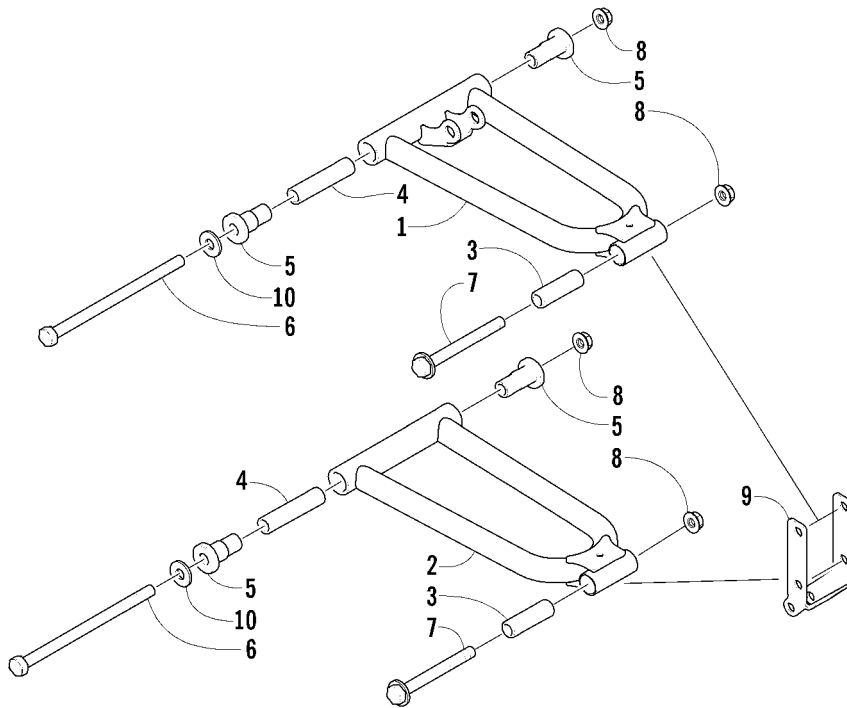

## SKI AND SPINDLE ASSEMBLY

0741-535

Ref.	Part No.	Qty.	Description	Ref.	Part No.	Qty.	Description
1	1603-593	2	Ski, Plastic - Black	11	1703-864	2	Spindle (inc. 12-13)
2	0703-698	2	Wearbar	12	0623-010	2	● Fitting, Grease
3	8047-426	8	Nut, Lock	13	0603-647	8	● Insert, Spindle
4	1703-649	2	Saddle, Ski - Platinum	14	0623-831	2	Cap, Spindle
5	8047-366	8	Nut, Lock	15	7611-510	1	Decal, "AWS" - Spindle - Right
6	8017-580	8	Screw, Machine		7611-511	1	Decal, "AWS" - Spindle - Left
7	8002-231	2	Screw, Cap	16	1603-594	2	Handle, Ski - Black
8	8050-277	4	Washer	17	8050-247	2	Washer
9	8047-486	2	Nut, Lock	18	8017-672	2	Screw, Cap
10	1603-365	2	Axle, Suspension	19	8002-141	2	Screw, Cap

## A-ARM ASSEMBLY

0741-771

Ref.	Part No.	Qty.	Description	Ref.	Part No.	Qty.	Description
1	1703-820	2	A-Arm - Upper - Platinum	6	0623-900	4	Screw, Cap
2	1703-821	2	A-Arm - Lower - Platinum	7	8020-232	4	Screw, Cap
3	1603-365	4	Axle, Suspension	8	8047-486	8	Nut, Lock
4	1603-394	4	Axle, Suspension	9	1703-644	2	Bracket, Mounting - Shock
5	0605-451	8	Axle, Powder Metal	10	8050-277	4	Washer