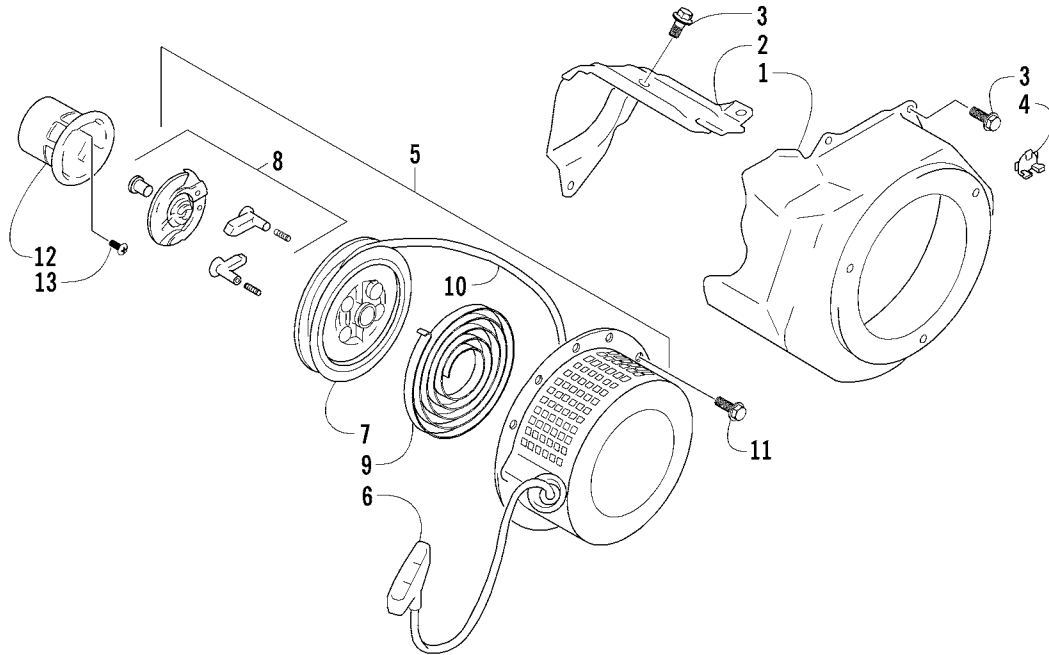

RECOIL STARTER

0739-495

Ref.	Part No.	Qty.	Description	Ref.	Part No.	Qty.	Description
1	0694-013	1	Cover, Ventilation Cowling	8	0693-256	1	● Ratchet Set
2	0691-853	1	Cowling, Ventilation	9	3005-162	1	● Spring, Spiral
3	0693-241	7	Bolt	10	3004-856	1	Rope
4	0691-122	1	Protector, Lead Wire	11	0693-246	3	Bolt
5	0694-014	1	Starter, Recoil - Assembly (inc. 6-9)	12	0691-863	1	Pulley, Starter
6	0693-257	1	● Grip Assembly	13	3004-423	3	Screw
7	0691-856	1	● Reel