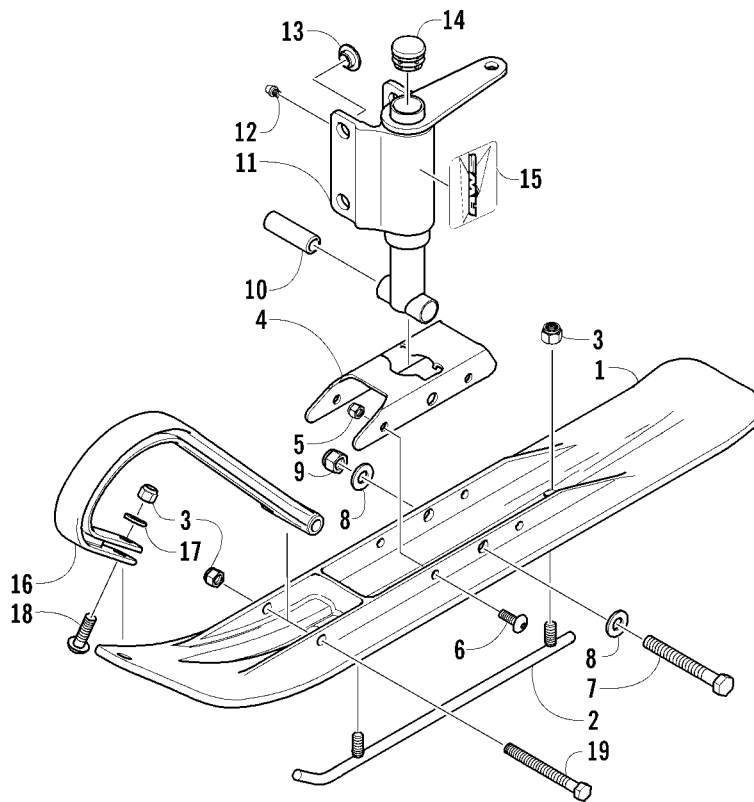

SKI AND SPINDLE ASSEMBLY

0741-535

Ref.	Part No.	Qty.	Description	Ref.	Part No.	Qty.	Description
1	1603-593	2	Ski, Plastic - Black	11	1703-864	2	Spindle (inc. 12-13)
2	0703-698	2	Wearbar	12	0623-010	2	● Fitting, Grease
3	8047-426	8	Nut, Lock	13	0603-647	8	● Insert, Spindle
4	1703-649	2	Saddle, Ski - Platinum	14	0623-831	2	Cap, Spindle
5	8047-366	8	Nut, Lock	15	7611-510	1	Decal, "AWS" - Spindle - Right
6	8017-580	8	Screw, Machine		7611-511	1	Decal, "AWS" - Spindle - Left
7	8002-231	2	Screw, Cap	16	1603-594	2	Handle, Ski - Black
8	8050-277	4	Washer	17	8050-247	2	Washer
9	8047-486	2	Nut, Lock	18	8017-672	2	Screw, Cap
10	1603-365	2	Axle, Suspension	19	8002-141	2	Screw, Cap