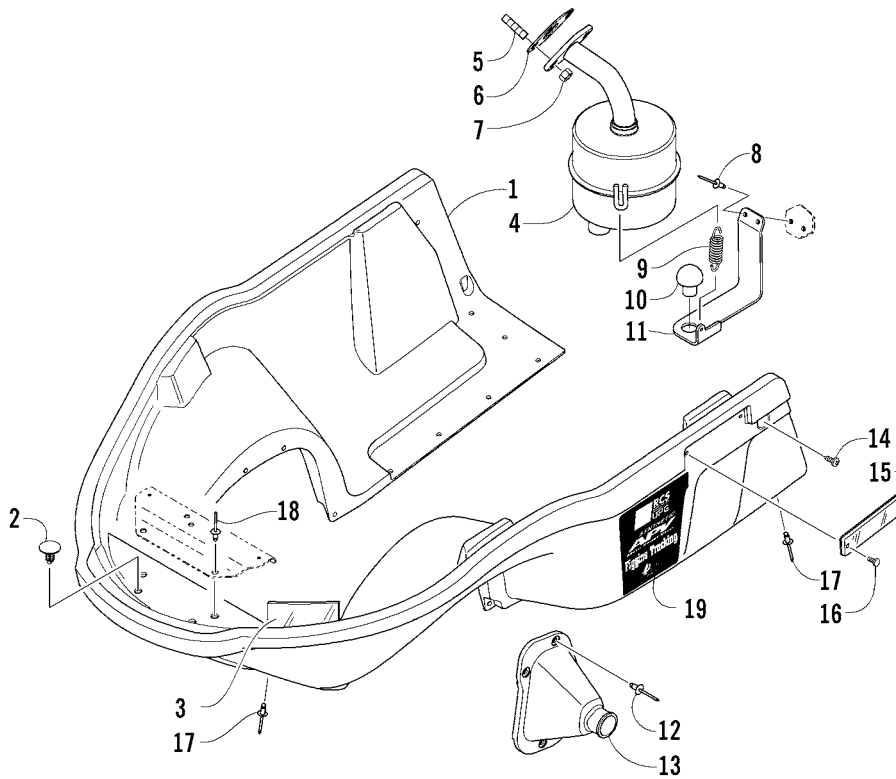

BELLY PAN AND EXHAUST ASSEMBLIES

0741-541

Ref.	Part No.	Qty.	Description	Ref.	Part No.	Qty.	Description
1	3706-072	1	Belly Pan - Black (inc. 2)	12	8060-508	8	Rivet
2	0623-544	2	● Clip, Retaining	13	0605-464	1	Boot, Tie Rod - Right
3	0619-206	AR	Tape, Foil		0605-465	1	Boot, Tie Rod - Left
4	0712-937	1	Muffler	14	1623-129	2	Screw, Self-Tapping
5	0693-317	2	Bolt, Stud	15	0606-526	2	Reflector, Front - Amber
6	0691-852	1	Gasket, Exhaust	16	0623-269	4	Clip, Retaining
7	3004-326	2	Nut	17	8061-508	22	Rivet
8	8060-504	2	Rivet, Blind	18	0623-778	2	Rivet
9	0123-321	1	Spring, Extension	19	7611-512	1	Decal, Belly Pan - Right
10	0612-111	1	Bumper, Molded - Rubber		7611-513	1	Decal, Belly Pan - Left
11	0712-914	1	Bracket, Muffler Support