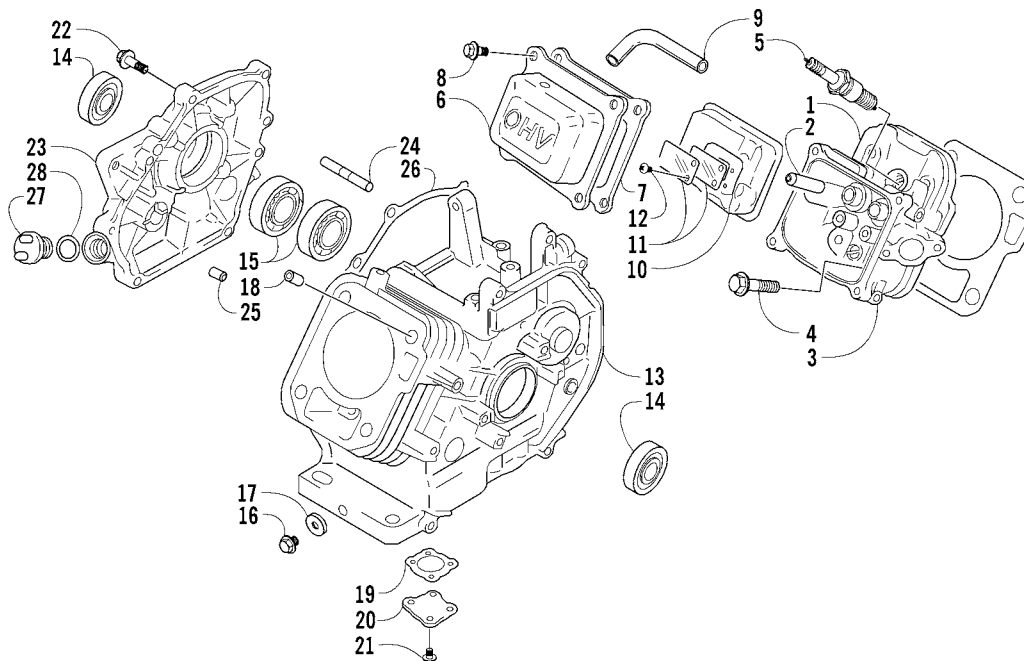

CYLINDER AND CRANKCASE

0739-487

Ref.	Part No.	Qty.	Description	Ref.	Part No.	Qty.	Description
1	0694-034	1	Head, Cylinder (inc. 2)	15	0691-374	2	● Bearing
2	0691-545	2	● Guide, Valve	16	0693-253	2	● Plug
3	0691-386	1	Gasket, Cylinder Head	17	3002-276	2	● Gasket
4	0693-303	4	Bolt	18	3008-199	2	Pin, Dowel
5	0217-703	1	Plug, Spark (BPR6ES)	19	0691-837	1	Gasket, Engine Oil Level Sensor
6	0691-830	1	Cover, Cylinder Head	20	0694-022	1	Cover, Oil Level Sensor
7	0691-387	1	Gasket, Cylinder Head Cover	21	0693-307	4	Bolt
8	0693-241	4	Bolt	22	0694-035	7	Bolt
9	0693-362	1	Hose, Air Breather	23	0694-002	1	Cover, Crankcase - Assembly - Side (inc. one No. 14-15 and 24)
10	0691-393	1	Body, Air Breather - Assembly (inc. 11-12)	24	0691-844	1	● Shaft, Governor Gear
11	0693-226	1	● Valve, Reed - Set	25	3005-206	2	Pin, Dowel
12	0693-305	2	● Screw	26	0691-834	1	Gasket, Crankcase
13	0694-001	1	Cylinder Assembly (inc. one No. 14-15 and 16-17)	27	0694-004	1	Plug, Engine Oil Drain - Assembly (inc. 28)
14	0691-376	2	● Seal, Oil	28	0693-298	1	● O-Ring