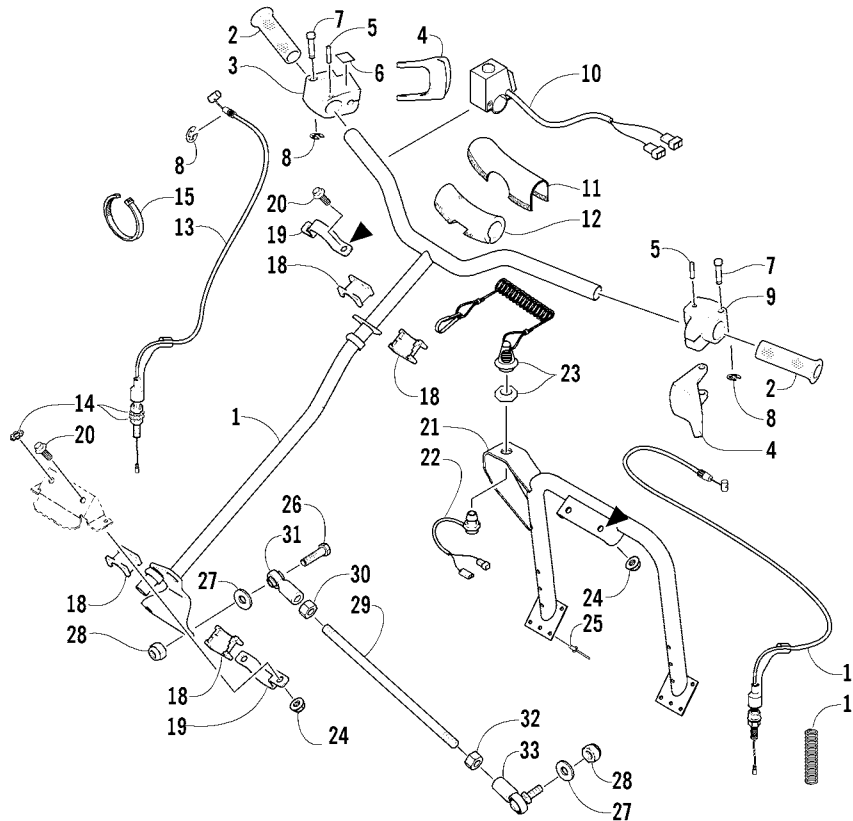

STEERING POST AND TIE ROD ASSEMBLY

0740-319

Ref.	Part No.	Qty.	Description	Ref.	Part No.	Qty.	Description
1	1703-866	1	Post, Steering - Black	18	0605-444	4	Bearing, Steering Post
2	1606-765	2	Grip, Handle	19	0705-896	2	Retainer, Bearing
3	0302-165	1	Control, Throttle	20	8020-040	4	Screw, Cap
4	0109-609	2	Lever, Throttle/Brake	21	2706-144	1	Support, Steering Post
5	8070-318	2	Pin, Spring	22	0630-138	1	Switch, Tether - Assembly (inc. 23)
6	0611-022	1	Decal, Engine Stop Switch	23	0630-139	1	● Cord, Tether Switch
7	0123-230	2	Pin	24	8047-366	4	Nut, Lock
8	0123-231	3	Ring, Retaining	25	8060-504	10	Rivet, Blind
9	0302-147	1	Housing, Brake	26	8004-135	2	Screw, Cap
10	0609-007	1	Switch, Engine Stop	27	8050-247	4	Washer
11	0605-887	1	Cover, Handlebar Pad	28	1623-423	4	Nut, Lock
12	0605-501	1	Pad, Handlebar	29	1703-853	2	Tie Rod - Assembly (inc. 30-33)
13	0687-200	1	Cable, Throttle	30	0623-260	2	● Nut, Hex - Left
14	8053-212	3	Washer, Lock - External Tooth	31	0605-777	2	● Rod End - Left
15	0123-788	AR	Cable Tie - 7 in.	32	0123-144	2	● Nut, Hex - Right
16	0687-122	1	Cable, Brake	33	0605-776	2	● Rod End - Right
17	1602-100	1	Spring, Return - Brake