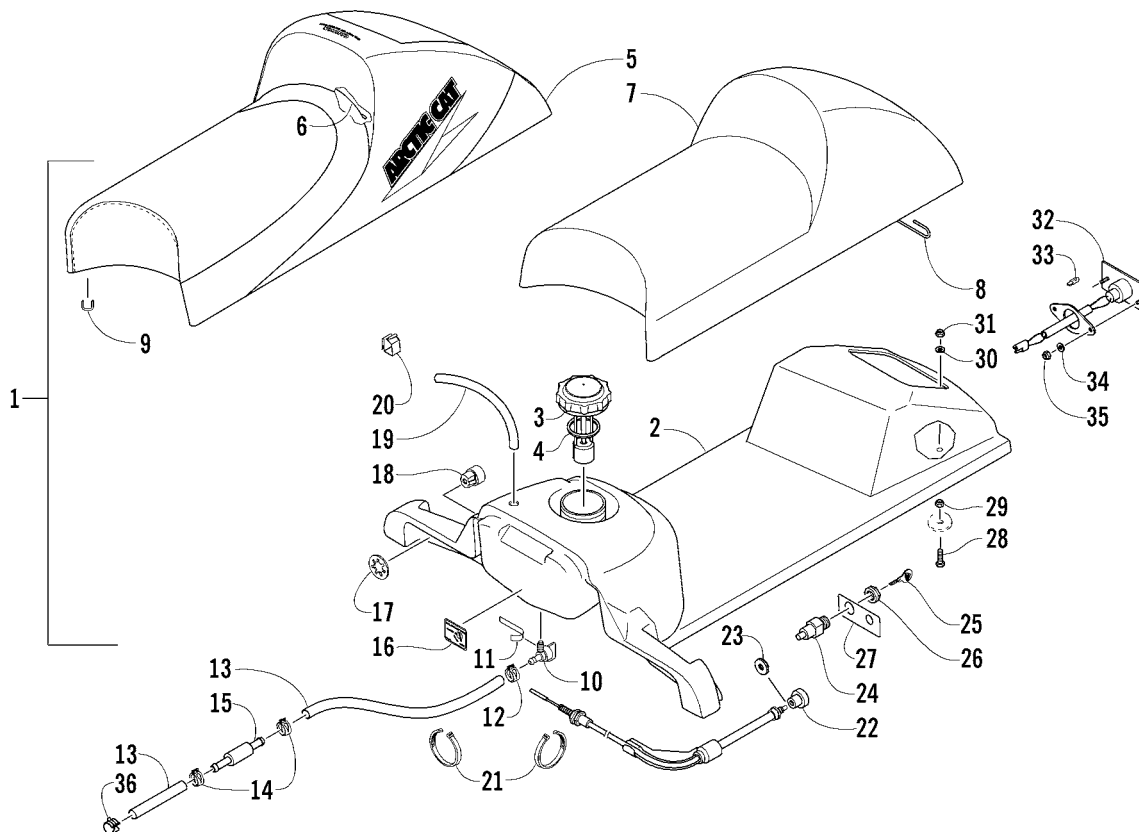

GAS TANK, SEAT, AND TAILLIGHT ASSEMBLY

0741-545

Ref.	Part No.	Qty.	Description	Ref.	Part No.	Qty.	Description
1	<u>2718-040</u>	1	Complete Seat Assembly (inc. 2-9)	17	0123-579	1	Nut, Push
	<u>2718-041</u>	1	Complete Seat Assembly (inc. 2-9) (Orange)	18	0116-469	1	Bushing, Recoil Starter
2	2606-844	1	● Tank, Gas/Seat-Base	19	1670-647	1	Hose, Vent
3	1670-694	1	● Cap, Gas Tank w/Gauge (inc. 4)	20	0123-394	1	Clip, Cable
4	0109-733	1	●● Seal, Tank Cap	21	0123-788	4	Cable Tie - 7 in.
5	<u>3706-520</u>	1	● Cover, Seat (inc. 6)	22	0687-154	1	Cable, Choke (inc. 23)
	<u>3706-374</u>	1	● Cover, Seat (inc. 6) (Orange)	23	0687-181	1	● Nut, Choke Cable
6	2606-031	1	●● Wire, Seat	24	0109-822	1	Switch, Ignition (inc. 25-26)
7	1706-017	1	● Foam, Seat	25	0116-065	2	● Key
8	2606-942	1	● Wire, Seat	26	0609-111	1	● Nut, Retaining
9	0624-528	AR	● Staple, Seat Cover	27	4611-767	1	Decal, Switch/Choke
10	0676-017	1	Valve, Shut-Off - Gas Tank	28	8002-040	2	Screw, Cap
11	0670-289	AR	Tape, Teflon	29	8040-366	2	Nut, Lock
12	1623-351	1	Clamp, Hose	30	0623-184	2	Washer
13	6101-001	AR	Hose, Gasline/Vent - 100 ft	31	0123-108	2	Nut, Nylon Cap
	6101-009	AR	Hose, Gasline/Vent - 50 ft	32	0609-070	1	Taillight Assembly (inc. 33)
14	1623-042	2	Clamp, Hose	33	0230-020	1	● Bulb, Taillight
15	0510-335	1	Filter, Fuel	34	8050-157	2	Washer
16	3611-856	1	Decal, Shut-Off Valve	35	0123-709	2	Nut w/Lock Washer
				36	1623-233	1	Clamp, Hose