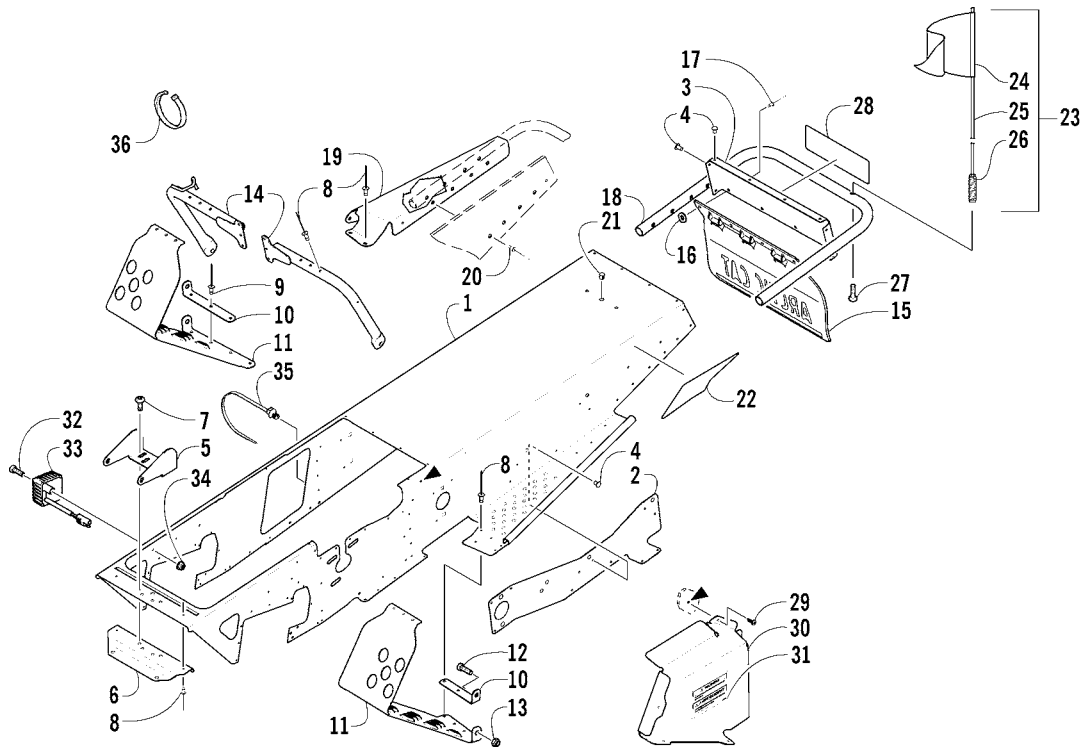

CHASSIS, FOOTREST, AND REAR BUMPER ASSEMBLY

0741-538

Ref.	Part No.	Qty.	Description	Ref.	Part No.	Qty.	Description
1	1718-900	1	Tunnel Assembly (inc. 2-4)	18	3706-006	1	Bumper, Rear - Black
2	2706-156	1	● Plate, Reinforcement - Tunnel - Right	19	3606-994	1	End Cap, Rear Bumper - Right
	2706-157	1	● Plate, Reinforcement - Tunnel - Left		3606-995	1	End Cap, Rear Bumper - Left
3	2706-158	1	● Plate, Cover - Tunnel	20	8060-706	8	Rivet, Blind
4	0123-418	26	● Rivet, Solid	21	0623-562	1	Plug, Hole
5	2706-141	1	Bracket, Mounting - Hood - Lower	22	6611-688	1	Decal, Reflector - Right
6	3606-993	1	Plate, Reinforcement		6611-689	1	Decal, Reflector - Left
7	0623-892	4	Screw, Self-Tapping	23	1706-105	1	Flag, Safety - Assembly (inc. 24-27)
8	8060-504	AR	Rivet, Blind	24	1706-104	1	● Flag, Safety
9	8060-506	7	Rivet, Blind	25	1606-954	1	● Pole, Safety Flag
10	2706-180	1	Bracket, Support - Footrest - Right	26	2606-010	1	● Mounting, Safety Flag - Assembly
	2706-181	1	Bracket, Support - Footrest - Left	27	8020-134	1	● Screw, Cap
11	1606-784	1	Footrest - Right	28	7611-559	1	Decal, Rear Bumper
	1606-785	1	Footrest - Left	29	0623-301	4	Screw, Self-Tapping
12	8020-040	2	Screw, Cap	30	2706-217	1	Cover, Sprocket - Driven
13	8041-366	2	Nut, Lock	31	3611-754	1	Decal, Warning - Cover
14	1706-283	1	Support, Footrest - Right	32	8020-045	1	Screw, Cap
	1706-041	1	Support, Footrest - Left	33	0630-001	1	Regulator, Voltage
15	1606-750	1	Snowflap	34	8047-366	1	Nut, Lock
16	0123-802	4	Washer	35	0623-677	2	Cable Tie, Push-Mount
17	8060-628	4	Rivet, Blind	36	0123-788	1	Cable Tie