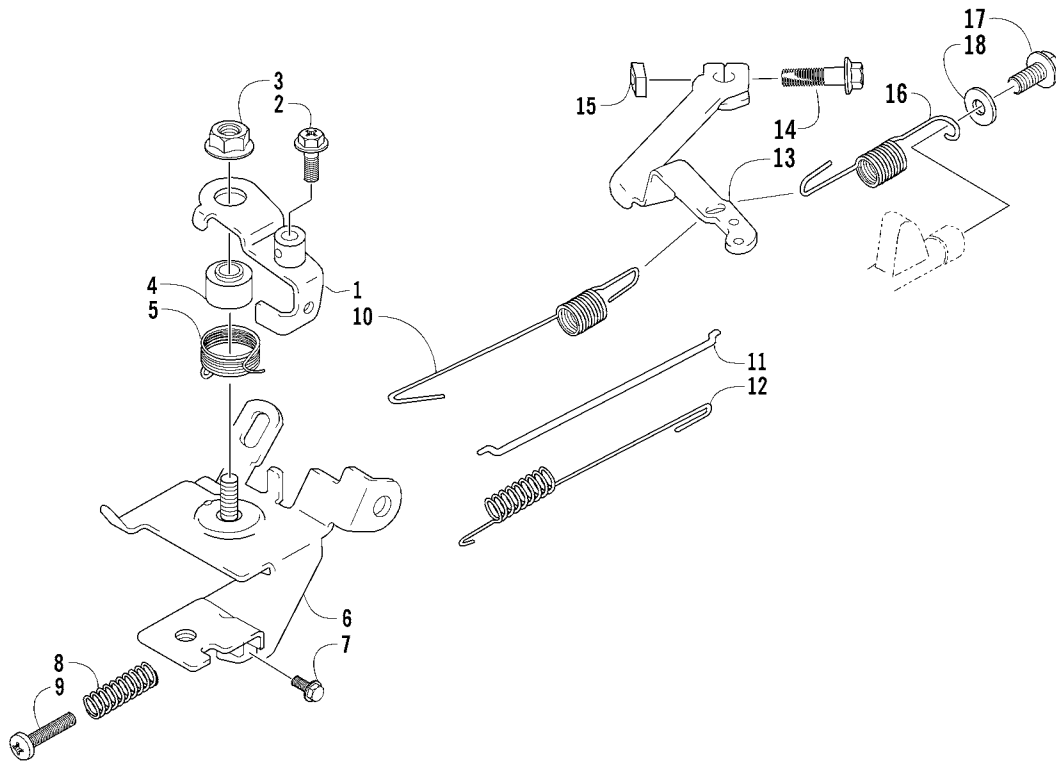

THROTTLE CONTROL ASSEMBLY

0739-496

Ref.	Part No.	Qty.	Description	Ref.	Part No.	Qty.	Description
1	0694-016	1	Lever, Throttle Cable	10	0694-015	1	Spring, Throttle Control
2	3004-987	1	Bolt	11	0694-019	1	Rod, Carburetor
3	3004-351	1	Nut	12	0691-455	1	Spring, Carburetor Rod
4	3002-459	1	Spacer	13	0693-259	1	Lever, Throttle Control (inc. 14-15)
5	0694-038	1	Spring	14	0693-416	1	● Bolt
6	0694-017	1	Bracket, Throttle Control	15	0691-017	1	● Nut
7	0693-241	1	Bolt	16	0623-965	1	Spring
8	0691-901	1	Spring	17	0623-966	1	Screw
9	3004-611	1	Screw	18	8050-217	1	Washer