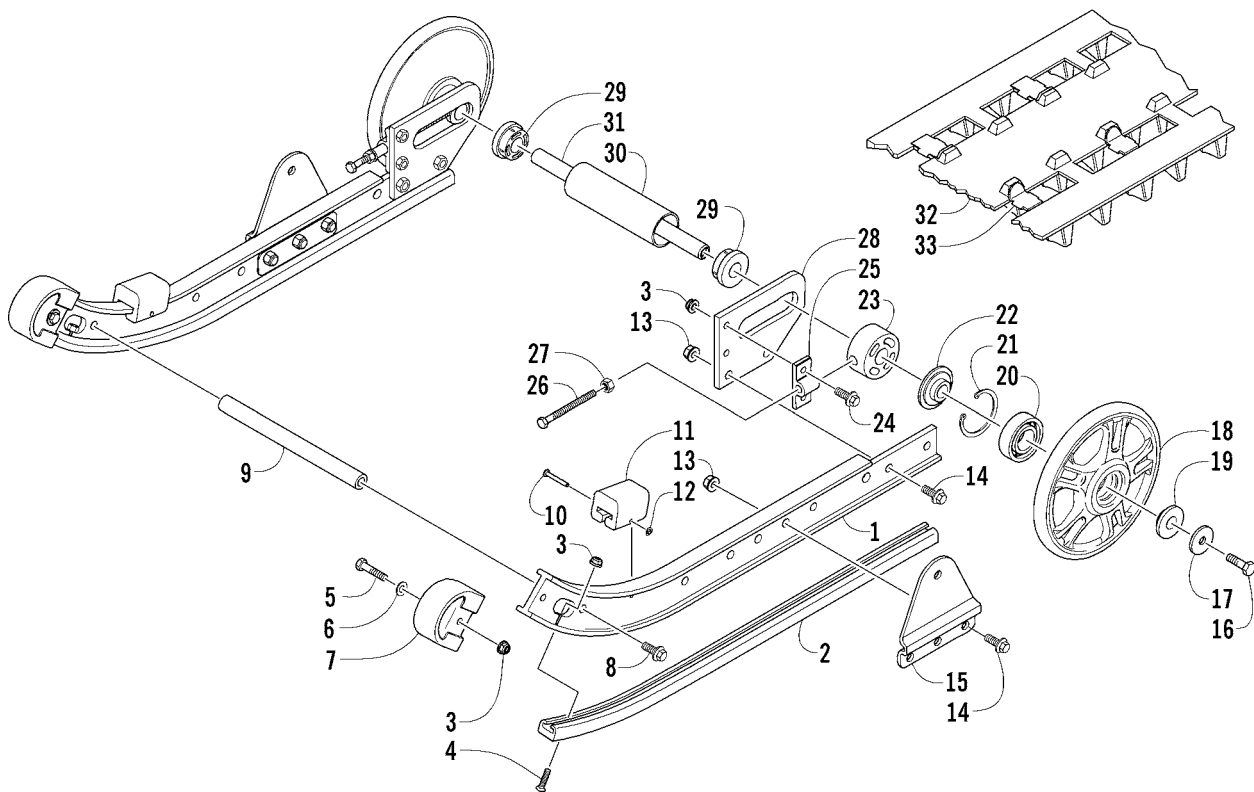

SLIDE RAIL, IDLER WHEELS, AND TRACK ASSEMBLY

(Complete Skid Frame Assembly p/n 7999-262)

0741-536

Ref.	Part No.	Qty.	Description	Ref.	Part No.	Qty.	Description
1	1604-705	2	Rail, Formed	18	2604-122	2	Wheel, Idler - Rear - Yellow (inc. 19-22)
2	1604-568	2	Wearstrip, Slide Rail - Black	19	1604-773	2	● Insert, Idler Wheel - Outer
3	8047-366	8	Nut, Lock	20	0107-598	2	● Bearing
4	0123-869	2	Screw, Machine	21	0123-798	2	● Ring, Retaining
5	8002-043	2	Screw, Cap	22	1604-772	2	● Insert, Idler Wheel - Inner
6	8050-217	2	Washer	23	0604-165	2	Bushing, Idler Wheel - Adjustment - Rear
7	0604-231	2	End Cap, Slide Rail	24	8020-040	4	Screw, Cap
8	1623-566	2	Screw, Cap	25	0604-206	2	Adjuster, Track
9	1604-566	1	Axle, Cross-Brace	26	0124-310	2	Screw, Cap
10	0123-767	2	Rivet, Solid	27	8042-486	2	Nut
11	0104-631	2	Pad, Shock	28	1604-661	2	Housing, Axle - Rear
12	0423-090	2	Nut, Press	29	0604-968	2	Bushing, Spacer - Idler Wheel - Rear
13	8047-426	10	Nut, Lock	30	1604-563	1	Spacer, Idler Wheel - Rear
14	8020-131	10	Screw, Cap	31	1604-562	1	Axle, Idler Wheel - Rear
15	0704-896	2	Bracket, Support - Arm	32	1602-015	1	Track Assembly (inc. 33)
16	1623-427	2	Screw, Cap	33	1602-079	32	● Clip, Guide
17	0123-570	2	Washer