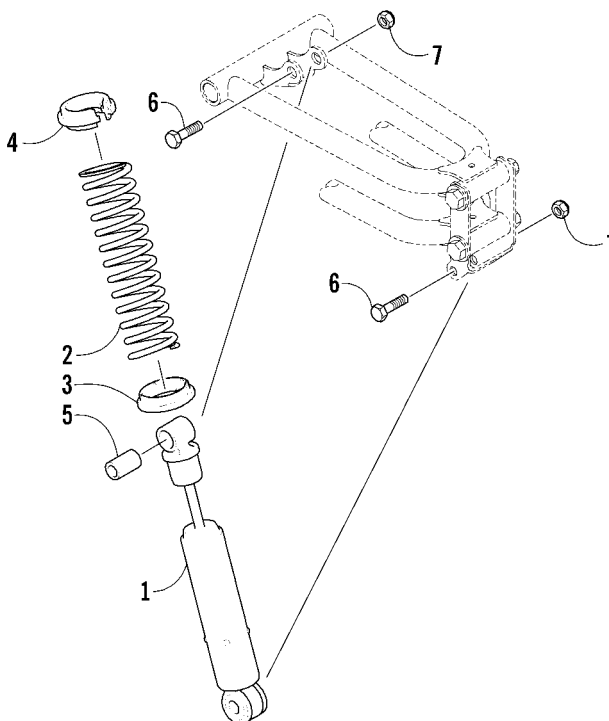

## SKI AND SPINDLE ASSEMBLY

0741-535

Ref.	Part No.	Qty.	Description	Ref.	Part No.	Qty.	Description
1	1603-593	2	Ski, Plastic - Black	11	1703-864	2	Spindle (inc. 12-13)
2	0703-698	2	Wearbar	12	0623-010	2	● Fitting, Grease
3	8047-426	8	Nut, Lock	13	0603-647	8	● Insert, Spindle
4	1703-649	2	Saddle, Ski - Platinum	14	0623-831	2	Cap, Spindle
5	8047-366	8	Nut, Lock	15	7611-510	1	Decal, "AWS" - Spindle - Right
6	8017-580	8	Screw, Machine		7611-511	1	Decal, "AWS" - Spindle - Left
7	8002-231	2	Screw, Cap	16	1603-594	2	Handle, Ski - Black
8	8050-277	4	Washer	17	8050-247	2	Washer
9	8047-486	2	Nut, Lock	18	8017-672	2	Screw, Cap
10	1603-365	2	Axle, Suspension	19	8002-141	2	Screw, Cap

## A-ARM ASSEMBLY

0741-771

Ref.	Part No.	Qty.	Description	Ref.	Part No.	Qty.	Description
1	1703-820	2	A-Arm - Upper - Platinum	6	0623-900	4	Screw, Cap
2	1703-821	2	A-Arm - Lower - Platinum	7	8020-232	4	Screw, Cap
3	1603-365	4	Axle, Suspension	8	8047-486	8	Nut, Lock
4	1603-394	4	Axle, Suspension	9	1703-644	2	Bracket, Mounting - Shock
5	0605-451	8	Axle, Powder Metal	10	8050-277	4	Washer