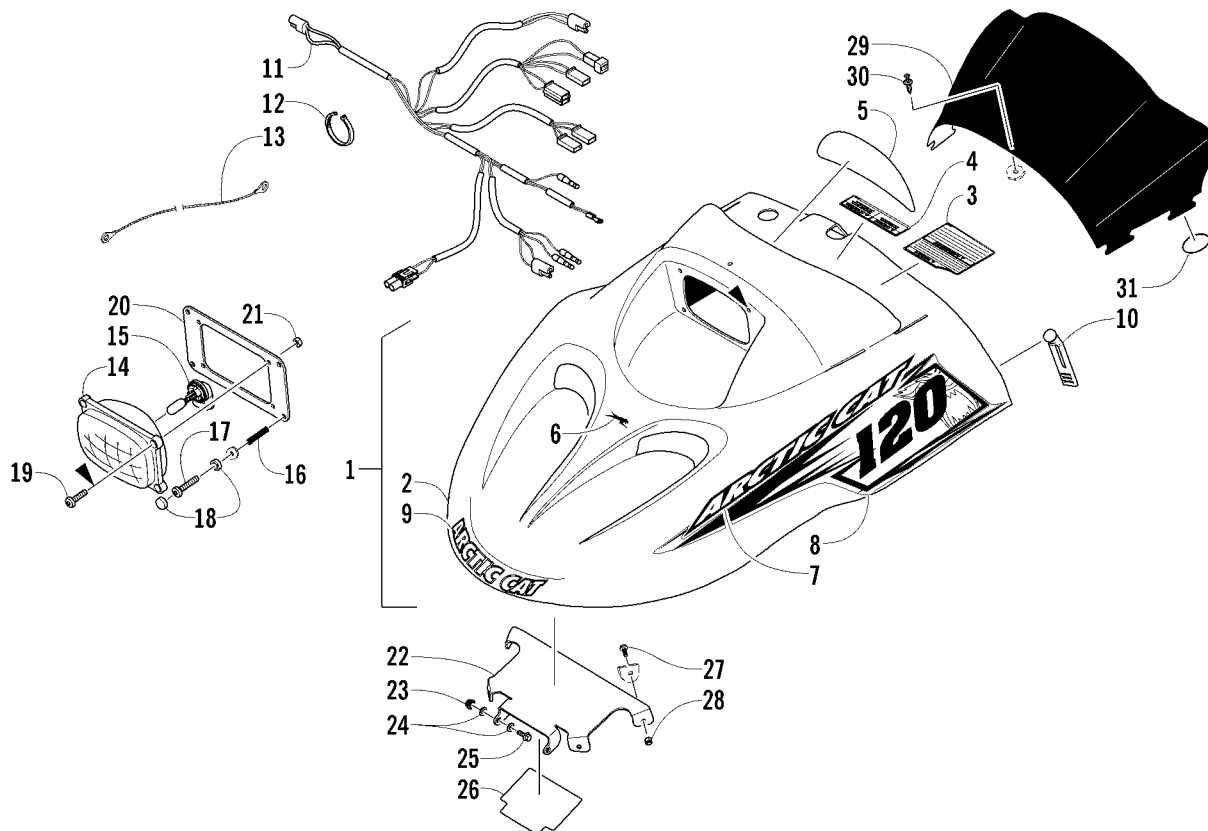

HOOD, HEADLIGHT, AND WINDSHIELD ASSEMBLY

0742-275

Ref.	Part No.	Qty.	Description	Ref.	Part No.	Qty.	Description
1	<u>2718-074</u>	1	Hood w/Decals - Green (inc. 2-9)	13	2606-247	1	Cable, Hood
	<u>2718-143</u>	1	Hood w/Decals - Pink (inc. 2-9) (Pink)	14	0609-817	1	Headlight Assembly (inc. 15)
2	<u>2718-002</u>	1	● Hood w/o Decals - Green (inc. 3-4)	15	0609-251	1	● Bulb, Headlight
	<u>2718-142</u>	1	● Hood w/o Decals - Pink (inc. 3-4) (Pink)	16	0123-614	4	Spring, Adjustment Screw
3	<u>3611-755</u>	1	●● Decal, Caution - Throttle	17	8019-407	4	Screw, Adjustment
4	<u>3611-678</u>	1	●● Decal, Caution - Hood	18	0124-054	4	Snap Cap w/Washer
5	<u>7611-942</u>	1	● Decal, Instrument Panel	19	8019-397	4	Screw, Machine
	<u>8611-147</u>	1	● Decal, Instrument Panel (Pink)	20	3706-719	1	Plate, Adapter - Headlight
6	<u>8611-267</u>	1	● Decal, AirCat - Chrome	21	8041-246	4	Nut, Hex
7	<u>7611-940</u>	2	● Decal, Hood - Upper	22	2706-140	1	Bracket, Mounting - Hood - Upper
	<u>8611-149</u>	2	● Decal, Hood - Upper (Pink)	23	8047-366	2	Nut, Lock
8	<u>7611-938</u>	1	● Decal, Hood - Lower Right	24	1623-011	4	Washer
	<u>7611-939</u>	1	● Decal, Hood - Lower Left	25	8020-039	2	Screw, Cap
	<u>8611-142</u>	1	● Decal, Hood - Lower Right (Pink)	26	<u>8611-241</u>	1	Decal, Jet Chart
	<u>8611-143</u>	1	● Decal, Hood - Lower Left (Pink)	27	0623-902	4	Screw, Hex Washer Head
9	<u>7611-072</u>	1	● Decal, "Arctic Cat"	28	1623-023	4	Nut, Lock
10	<u>1606-930</u>	2	Strap, Hold-Down	29	4606-411	1	Windshield
11	<u>1686-353</u>	1	Harness, Wiring - Main	30	0623-243	1	Clip, Retaining
12	<u>0123-788</u>	AR	Cable Tie - 7 in.	31	0616-032	4	O-Ring, Windshield