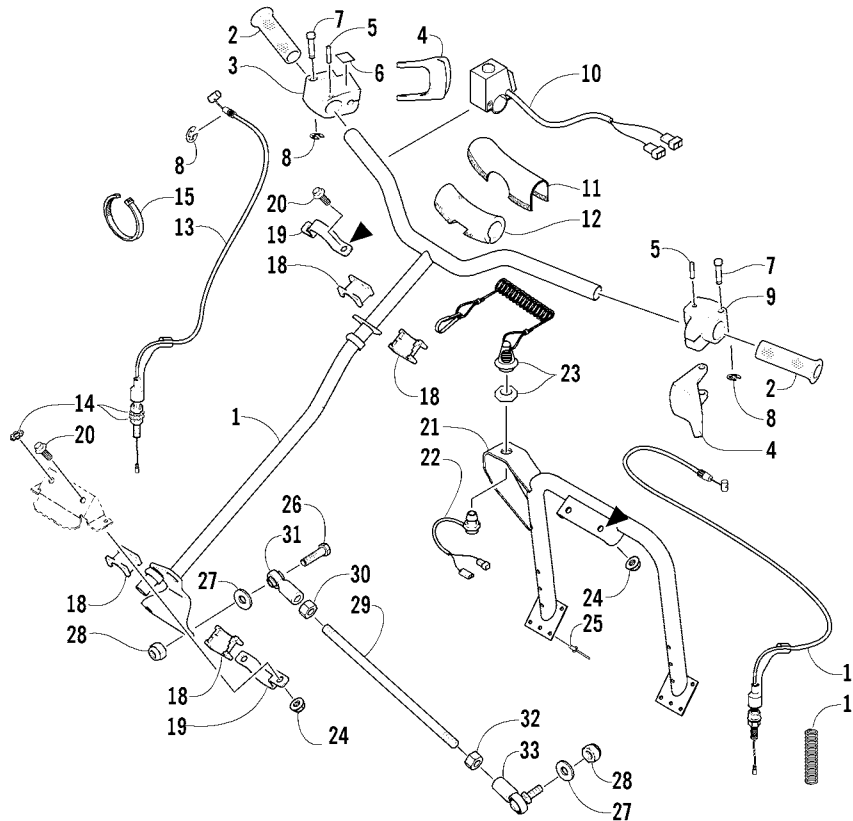

STEERING POST AND TIE ROD ASSEMBLY

0740-319

Ref.	Part No.	Qty.	Description	Ref.	Part No.	Qty.	Description
1	1703-866	1	Post, Steering - Black	18	0605-444	4	Bearing, Steering Post
2	1606-765	2	Grip, Handle	19	0705-896	2	Retainer, Bearing
3	0302-165	1	Control, Throttle	20	8020-040	4	Screw, Cap
4	0109-609	2	Lever, Throttle/Brake	21	2706-144	1	Support, Steering Post
5	8070-318	2	Pin, Spring	22	0630-138	1	Switch, Tether - Assembly (inc. 23)
6	0611-022	1	Decal, Engine Stop Switch	23	0630-139	1	● Cord, Tether Switch
7	0123-230	2	Pin	24	8047-366	4	Nut, Lock
8	0123-231	3	Ring, Retaining	25	8060-504	10	Rivet, Blind
9	0302-147	1	Housing, Brake	26	8004-135	2	Screw, Cap
10	0609-007	1	Switch, Engine Stop	27	8050-247	4	Washer
11	0605-887	1	Cover, Handlebar Pad	28	1623-423	4	Nut, Lock
12	0605-501	1	Pad, Handlebar	29	1703-853	2	Tie Rod - Assembly (inc. 30-33)
13	0687-200	1	Cable, Throttle	30	0623-260	2	● Nut, Hex - Left-Hand Thread
14	8053-212	3	Washer, Lock - External Tooth	31	0605-777	2	● Rod End - Left-Hand Thread
15	0123-788	AR	Cable Tie - 7 in.	32	0123-144	2	● Nut, Hex - Right-Hand Thread
16	0687-122	1	Cable, Brake	33	0605-776	2	● Rod End - Right-Hand Thread
17	1602-100	1	Spring, Return - Brake