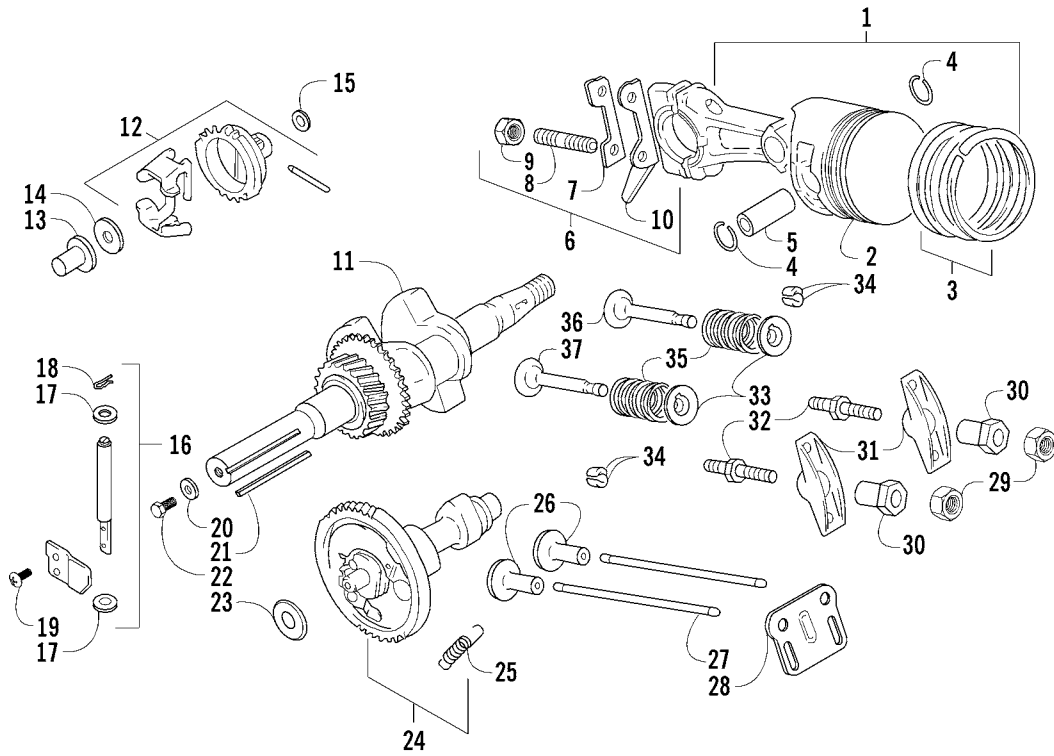

ENGINE AND RELATED PARTS

0740-341

Ref.	Part No.	Qty.	Description	Ref.	Part No.	Qty.	Description
1	0662-336	1	Engine, AA12A2	9	4606-028	1	Cover, Governor
2	3706-775	1	Front End	10	0623-786	1	Screw, Self-Tapping
3	8060-504	AR	Rivet	11	0623-966	2	Screw, Self-Tapping
4	8050-247	1	Washer	12	0770-617	1	Bracket, Throttle Cable
5	1623-550	1	Screw, Cap	13	3004-987	1	Screw, Cap
6	0623-822	5	Plug	14	0694-003	1	Stick, Oil Level
7	8020-134	4	Screw, Cap	15	0693-298	1	O-Ring
8	8047-426	4	Nut, Lock				

CYLINDER AND CRANKCASE

0739-487

Ref.	Part No.	Qty.	Description	Ref.	Part No.	Qty.	Description
1	0694-034	1	Head, Cylinder (inc. 2)	15	0691-374	2	● Bearing
2	0691-545	2	● Guide, Valve	16	0693-253	2	● Plug
3	0691-386	1	Gasket, Cylinder Head	17	3002-276	2	● Gasket
4	0693-303	4	Bolt	18	3008-199	2	Pin, Dowel
5	0217-703	1	Plug, Spark (BPR6ES)	19	0691-837	1	Gasket, Engine Oil Level Sensor
6	0691-830	1	Cover, Cylinder Head	20	0694-022	1	Cover, Oil Level Sensor
7	0691-387	1	Gasket, Cylinder Head Cover	21	0693-307	4	Bolt
8	0693-241	4	Bolt	22	0694-035	7	Bolt
9	0693-362	1	Hose, Air Breather	23	0694-002	1	Cover, Crankcase - Assembly - Side (inc. one No. 14-15 and 24)
10	0691-393	1	Body, Air Breather - Assembly (inc. 11-12)	24	0691-844	1	● Shaft, Governor Gear
11	0693-226	1	● Valve, Reed - Set	25	3005-206	2	Pin, Dowel
12	0693-305	2	● Screw	26	0691-834	1	Gasket, Crankcase
13	0694-001	1	Cylinder Assembly (inc. one No. 14-15 and 16-17)	27	0694-004	1	Plug, Engine Oil Drain - Assembly (inc. 28)
14	0691-376	2	● Seal, Oil	28	0693-298	1	● O-Ring