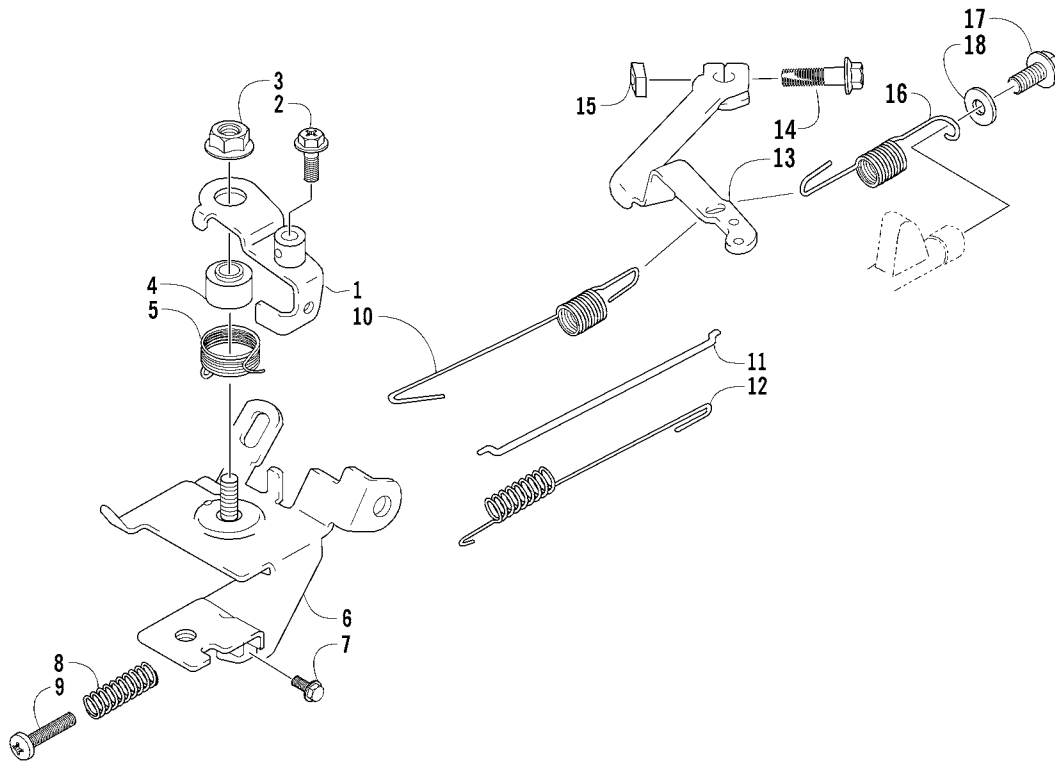

THROTTLE CONTROL ASSEMBLY

0739-496

Ref.	Part No.	Qty.	Description	Ref.	Part No.	Qty.	Description
1	0694-016	1	Lever, Throttle Cable	10	0694-015	1	Spring, Throttle Control
2	3004-987	1	Bolt	11	0694-019	1	Rod, Carburetor
3	3004-351	1	Nut	12	0691-455	1	Spring, Carburetor Rod
4	3002-459	1	Spacer	13	0693-259	1	Lever, Throttle Control (inc. 14-15)
5	0694-038	1	Spring	14	0693-416	1	● Bolt
6	0694-017	1	Bracket, Throttle Control	15	0691-017	1	● Nut
7	0693-241	1	Bolt	16	0623-965	1	Spring
8	0691-901	1	Spring	17	0623-966	1	Screw
9	3004-611	1	Screw	18	8050-217	1	Washer