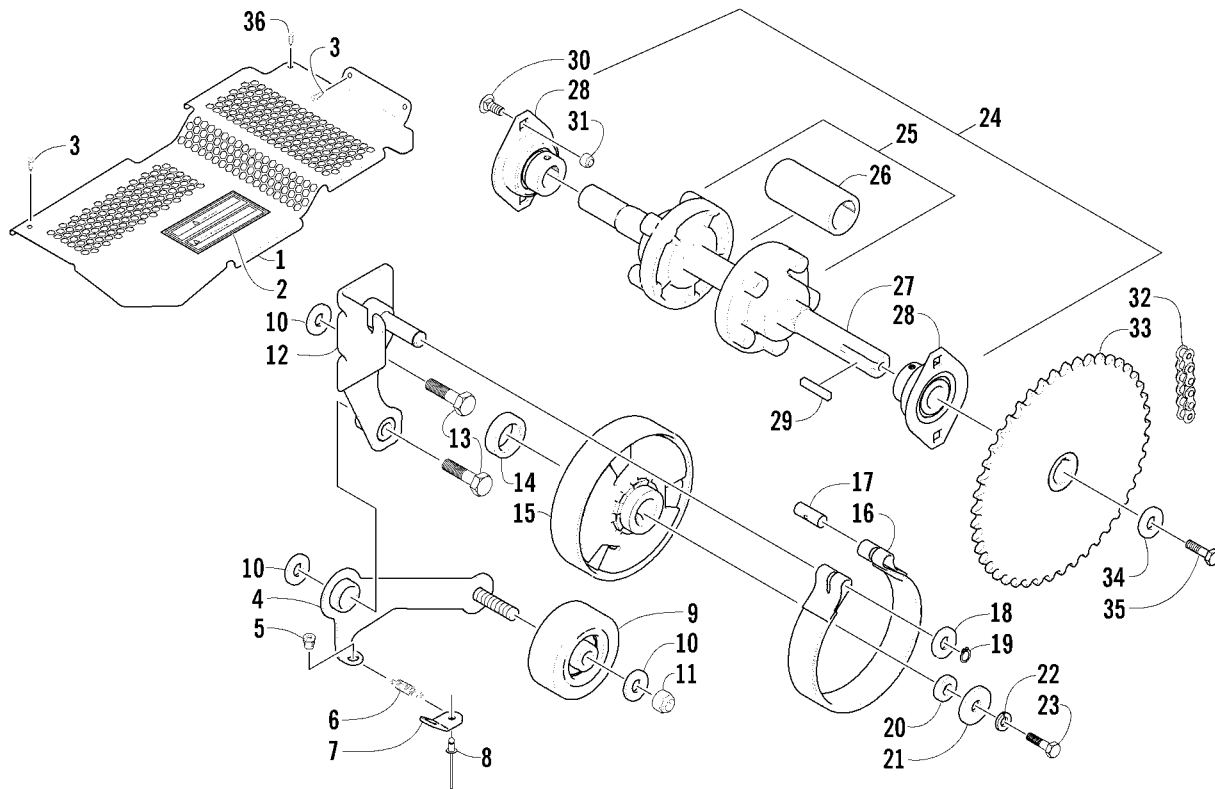

A-ARM ASSEMBLY

0741-771

Ref.	Part No.	Qty.	Description	Ref.	Part No.	Qty.	Description
1	1703-820	2	A-Arm - Upper - Platinum	6	0623-900	4	Screw, Cap
2	1703-821	2	A-Arm - Lower - Platinum	7	8020-232	4	Screw, Cap
3	1603-365	4	Axle, Suspension	8	8047-486	8	Nut, Lock
4	1603-394	4	Axle, Suspension	9	1703-644	2	Bracket, Mounting - Shock
5	0605-451	8	Axle, Powder Metal	10	8050-277	4	Washer

STEERING POST AND TIE ROD ASSEMBLY

0740-319

Ref.	Part No.	Qty.	Description	Ref.	Part No.	Qty.	Description
1	1703-866	1	Post, Steering - Black	18	0605-444	4	Bearing, Steering Post
2	1606-765	2	Grip, Handle	19	0705-896	2	Retainer, Bearing
3	0302-165	1	Control, Throttle	20	8020-040	4	Screw, Cap
4	0109-609	2	Lever, Throttle/Brake	21	2706-144	1	Support, Steering Post
5	8070-318	2	Pin, Spring	22	0630-138	1	Switch, Tether - Assembly (inc. 23)
6	0611-022	1	Decal, Engine Stop Switch	23	0630-139	1	● Cord, Tether Switch
7	0123-230	2	Pin	24	8047-366	4	Nut, Lock
8	0123-231	3	Ring, Retaining	25	8060-504	10	Rivet, Blind
9	0302-147	1	Housing, Brake	26	8004-135	2	Screw, Cap
10	0609-007	1	Switch, Engine Stop	27	8050-247	4	Washer
11	0605-887	1	Cover, Handlebar Pad	28	1623-423	4	Nut, Lock
12	0605-501	1	Pad, Handlebar	29	1703-853	2	Tie Rod - Assembly (inc. 30-33)
13	0687-200	1	Cable, Throttle	30	0623-260	2	● Nut, Hex - Left-Hand Thread
14	8053-212	3	Washer, Lock - External Tooth	31	0605-777	2	● Rod End - Left-Hand Thread
15	0123-788	AR	Cable Tie - 7 in.	32	0123-144	2	● Nut, Hex - Right-Hand Thread
16	0687-122	1	Cable, Brake	33	0605-776	2	● Rod End - Right-Hand Thread
17	1602-100	1	Spring, Return - Brake				