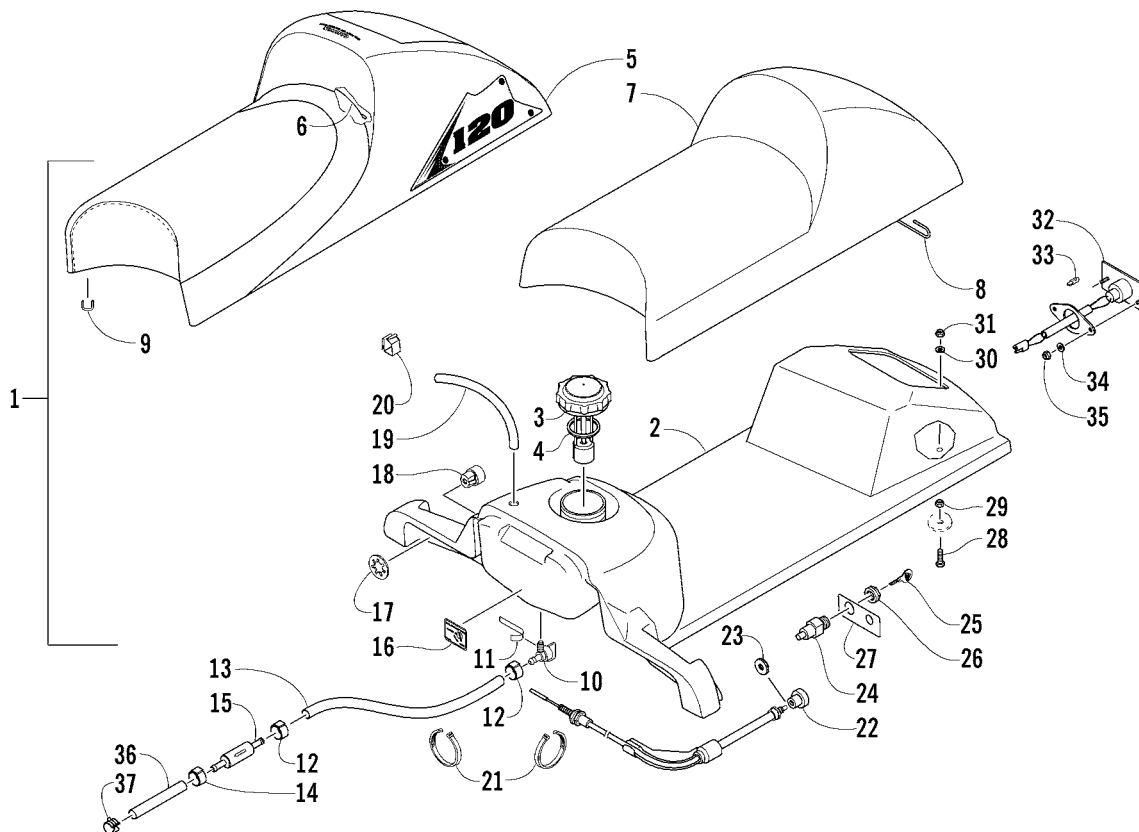

GAS TANK, SEAT, AND TAILLIGHT ASSEMBLY

0742-277

Ref.	Part No.	Qty.	Description	Ref.	Part No.	Qty.	Description
1	<u>2718-433</u>	1	Complete Seat Assembly (inc. 2-9)	19	1670-647	1	Hose, Vent
	<u>2718-434</u>	1	Complete Seat Assembly (inc. 2-9) (Pink)	20	0123-394	1	Clip, Cable
2	<u>1670-969</u>	1	● Tank, Gas/Seat-Base	21	0123-788	4	Cable Tie - 7 in.
3	1670-694	1	● Cap, Gas Tank w/Gauge (inc. 4)	22	0687-154	1	Cable, Choke (inc. 23)
4	0109-733	1	●● Seal, Tank Cap	23	0687-181	1	● Nut, Choke Cable
5	<u>3706-762</u>	1	● Cover, Seat (inc. 6)	24	0109-822	1	Switch, Ignition (inc. 25-26)
	<u>3706-855</u>	1	● Cover, Seat (inc. 6) (Pink)	25	0116-065	2	● Key
6	<u>5606-156</u>	1	●● Wire, Seat	26	0609-111	1	● Nut, Retaining
7	1706-017	1	● Foam, Seat	27	4611-767	1	Decal, Switch/Choke
8	2606-942	1	● Wire, Seat	28	8002-040	2	Screw, Cap
9	0624-528	AR	● Staple, Seat Cover	29	8040-366	2	Nut, Lock
10	0676-017	1	Valve, Shut-Off - Gas Tank	30	0623-184	2	Washer
11	0670-289	AR	Tape, Teflon	31	0123-108	2	Nut, Nylon Cap
12	0610-419	2	Clamp, Hose	32	0609-070	1	Taillight Assembly (inc. 33)
13	0410-143	AR	Hose, Gasline - 25 ft	33	0230-020	1	● Bulb, Taillight
14	0610-415	1	Clamp, Hose	34	8050-157	2	Washer
15	0510-335	1	Filter, Fuel	35	0123-709	2	Nut w/Lock Washer
16	3611-856	1	Decal, Shut-Off Valve	36	<u>0610-772</u>	AR	Hose, Gasline - 25 ft
17	0123-579	1	Nut, Push	37	0623-373	1	Clamp, Hose
18	0116-469	1	Bushing, Recoil Starter