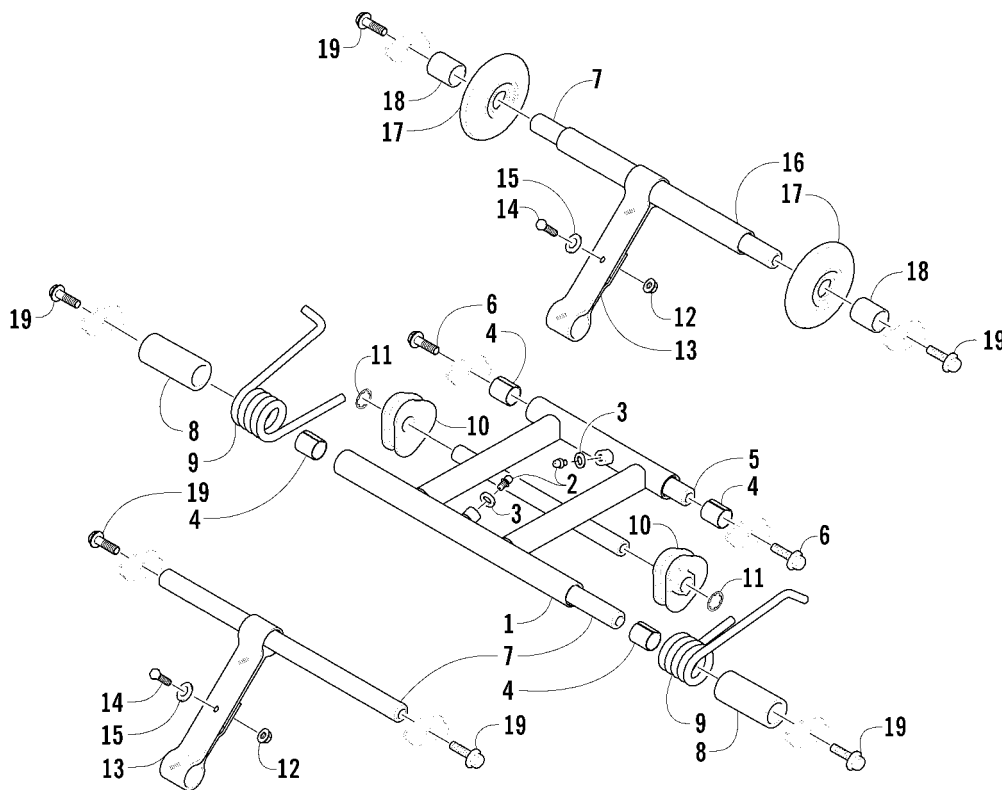

REAR SUSPENSION ARM ASSEMBLY

0741-537

Ref.	Part No.	Qty.	Description	Ref.	Part No.	Qty.	Description
1	1704-287	1	Arm, Rear Suspension (inc. 2-4)	11	0623-138	2	Ring, Retaining
2	1623-010	2	● Fitting, Grease	12	8047-366	2	Nut, Lock
3	1623-011	2	● Washer, Grease Fitting	13	1604-708	2	Strap, Limiter
4	0603-083	4	● Bearing	14	8002-042	2	Screw, Cap
5	1604-710	1	Axle, Rear Suspension Arm - Lower	15	8050-222	2	Washer
6	1623-566	2	Screw, Cap	16	1604-564	1	Spacer
7	1604-673	3	Axle, Idler	17	0300-180	2	Wheel, Idler
8	1604-715	2	Sleeve, Spring	18	1604-565	2	Spacer
9	0704-894	1	Spring, Rear Suspension - Right	19	8020-131	6	Screw, Cap
	0704-895	1	Spring, Rear Suspension - Left				
10	1604-204	1	Block, Spring Adjuster - Right				
	1604-205	1	Block, Spring Adjuster - Left