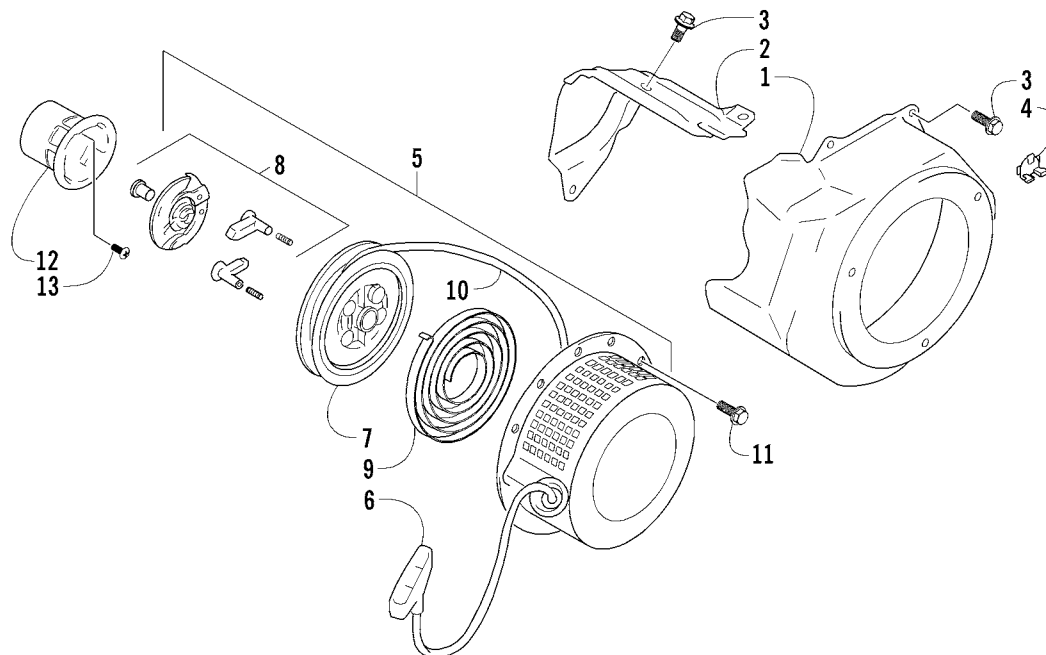

RECOIL STARTER

0739-495

Ref.	Part No.	Qty.	Description	Ref.	Part No.	Qty.	Description
1	0694-013	1	Cover, Ventilation Cowling	8	0693-256	1	● Ratchet Set
2	0691-853	1	Cowling, Ventilation	9	3005-162	1	● Spring, Spiral
3	0693-241	7	Bolt	10	3004-856	1	Rope
4	0691-122	1	Protector, Lead Wire	11	0693-246	3	Bolt
5	0694-014	1	Starter, Recoil - Assembly (inc. 6-9)	12	0691-863	1	Pulley, Starter
6	0693-257	1	● Grip Assembly	13	3004-423	3	Screw
7	0691-856	1	● Reel