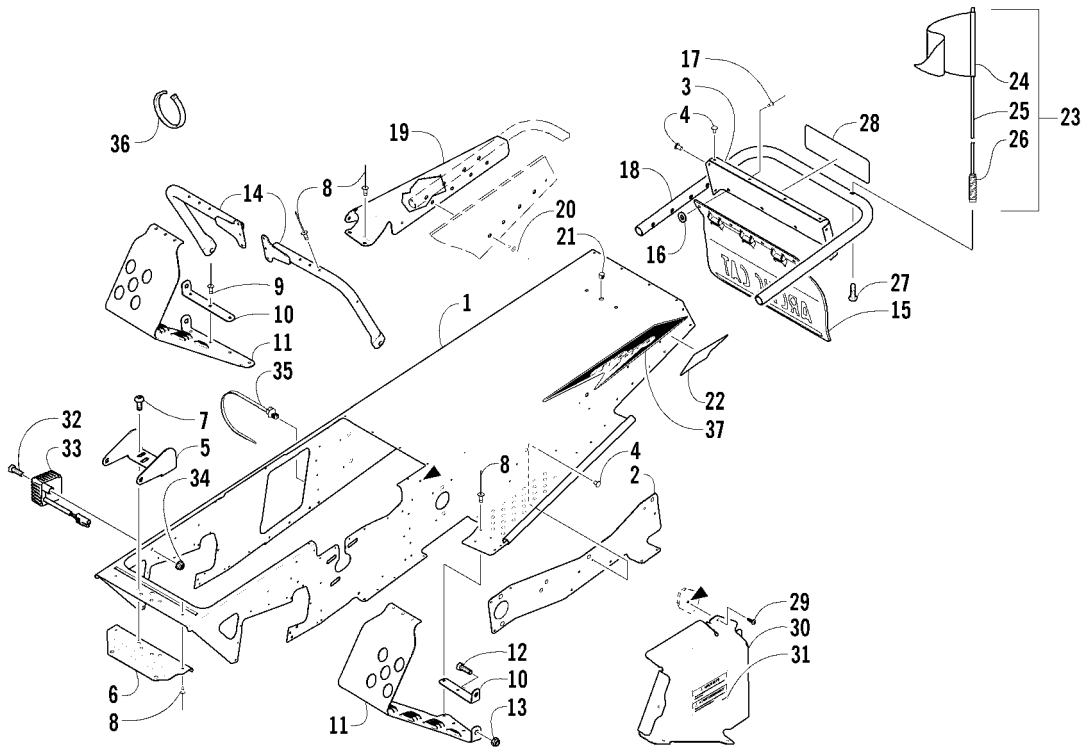

CHASSIS, FOOTREST, AND REAR BUMPER ASSEMBLY

0742-274

Ref.	Part No.	Qty.	Description	Ref.	Part No.	Qty.	Description
1	<u>2718-539</u>	1	Tunnel Assembly (inc. 2-4)	20	8060-706	8	Rivet, Blind
2	2706-156	1	● Plate, Reinforcement - Tunnel - Right	21	0623-562	1	Plug, Hole
	2706-157	1	● Plate, Reinforcement - Tunnel - Left	22	6611-688	1	Decal, Reflector - Right
3	1606-740	1	● Plate, Cover - Tunnel		6611-689	1	Decal, Reflector - Left
4	0123-418	26	● Rivet, Solid	23	1706-105	1	Flag, Safety - Assembly (inc. 24-27)
5	2706-141	1	Bracket, Mounting - Hood - Lower	24	1706-104	1	● Flag, Safety
6	<u>3706-774</u>	1	Plate, Reinforcement	25	1606-954	1	● Pole, Safety Flag
7	0623-892	4	Screw, Self-Tapping	26	2606-010	1	● Mounting, Safety Flag - Assembly
8	8060-504	AR	Rivet, Blind	27	8020-134	1	● Screw, Cap
9	8060-506	7	Rivet, Blind	28	<u>7611-943</u>	1	Decal, Rear Bumper
10	2706-180	1	Bracket, Support - Footrest - Right		<u>8611-148</u>	1	Decal, Rear Bumper (Pink)
	2706-181	1	Bracket, Support - Footrest - Left	29	0623-301	4	Screw, Self-Tapping
11	1606-784	1	Footrest - Right	30	2706-217	1	Cover, Sprocket - Driven
	1606-785	1	Footrest - Left	31	3611-754	1	Decal, Warning - Cover
12	8020-040	2	Screw, Cap	32	8020-045	1	Screw, Cap
13	8041-366	2	Nut, Lock	33	0630-001	1	Regulator, Voltage
14	<u>3706-772</u>	1	Support, Footrest - Right	34	8047-366	1	Nut, Lock
	<u>3706-773</u>	1	Support, Footrest - Left	35	0623-677	2	Cable Tie, Push-Mount
15	1606-750	1	Snowflap	36	0123-788	2	Cable Tie
16	0123-802	4	Washer	37	<u>7611-946</u>	1	Decal, Tunnel - Right
17	8060-628	4	Rivet, Blind		<u>7611-947</u>	1	Decal, Tunnel - Left
18	<u>3706-777</u>	1	Bumper, Rear - Platinum		<u>8611-126</u>	1	Decal, Tunnel - Right (Pink)
19	3606-994	1	End Cap, Rear Bumper - Right		<u>8611-127</u>	1	Decal, Tunnel - Left (Pink)
	3606-995	1	End Cap, Rear Bumper - Left