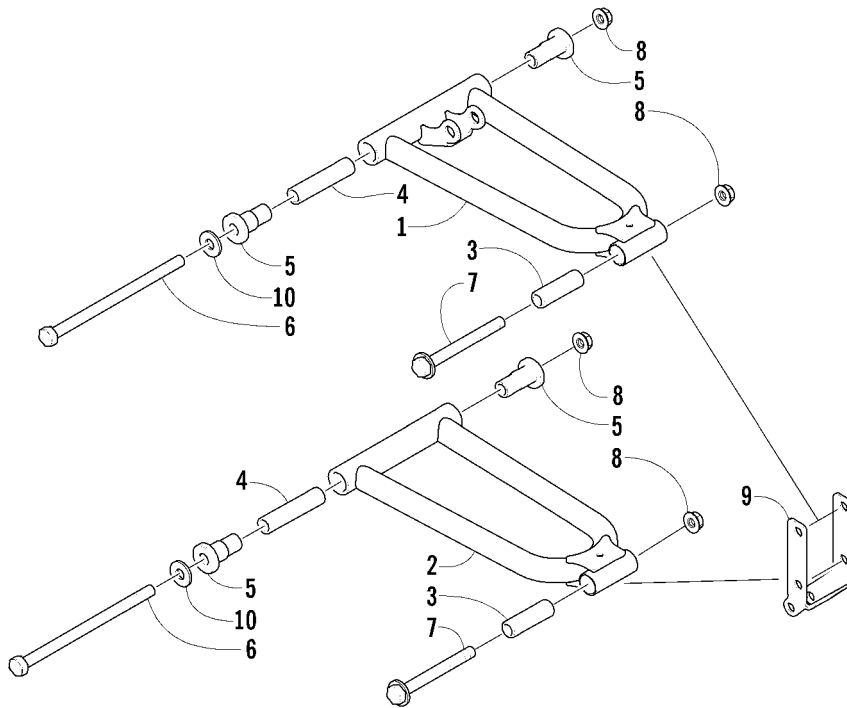

(Model No. S2008ACAAAUSG)

(Model No. S2008ACAAAUSP)

SKI AND SPINDLE ASSEMBLY	1
A-ARM ASSEMBLY	2
FRONT SUSPENSION SHOCK ABSORBER	3
STEERING POST AND TIE ROD ASSEMBLY	4
DRIVE TRAIN SHAFT AND BRAKE ASSEMBLIES	5
SLIDE RAIL, IDLER WHEELS, AND TRACK ASSEMBLY	6
REAR SUSPENSION ARM ASSEMBLY	7
CHASSIS, FOOTREST, AND REAR BUMPER ASSEMBLY	8
HOOD, HEADLIGHT, AND WINDSHIELD ASSEMBLY	9
BELLY PAN AND EXHAUST ASSEMBLIES	10
GAS TANK, SEAT, AND TAILLIGHT ASSEMBLY	11
ENGINE AND RELATED PARTS	12
AIR CLEANER ASSEMBLY	13
CARBURETOR	14
CYLINDER AND CRANKCASE	15
PISTON AND CRANKSHAFT	16
RECOIL STARTER	17
THROTTLE CONTROL ASSEMBLY	18
MAGNETO	19

SKI AND SPINDLE ASSEMBLY

0742-273

Ref.	Part No.	Qty.	Description	Ref.	Part No.	Qty.	Description
1	1603-593	2	Ski, Plastic - Black	12	0623-010	2	● Fitting, Grease
2	0703-698	2	Wearbar	13	0603-647	8	● Insert, Spindle
3	8047-426	8	Nut, Lock	14	0623-831	2	Cap, Spindle
4	1703-649	2	Saddle, Ski - Platinum	15	7611-944	1	Decal - Spindle - Right
5	8047-366	8	Nut, Lock		7611-945	1	Decal - Spindle - Left
6	8017-580	8	Screw, Machine		8611-130	1	Decal, Spindle - Right (Pink)
7	8002-231	2	Screw, Cap		8611-131	1	Decal, Spindle - Left (Pink)
8	8050-277	4	Washer	16	1603-594	2	Handle, Ski - Black
9	8047-486	2	Nut, Lock	17	8050-247	2	Washer
10	1603-365	2	Axle, Suspension	18	8017-672	2	Screw, Cap
11	1703-864	2	Spindle (inc. 12-13)	19	8002-141	2	Screw, Cap

A-ARM ASSEMBLY

0741-771

Ref.	Part No.	Qty.	Description	Ref.	Part No.	Qty.	Description
1	1703-820	2	A-Arm - Upper - Platinum	6	0623-900	4	Screw, Cap
2	1703-821	2	A-Arm - Lower - Platinum	7	8020-232	4	Screw, Cap
3	1603-365	4	Axle, Suspension	8	8047-486	8	Nut, Lock
4	1603-394	4	Axle, Suspension	9	1703-644	2	Bracket, Mounting - Shock
5	0605-451	8	Axle, Powder Metal	10	8050-277	4	Washer