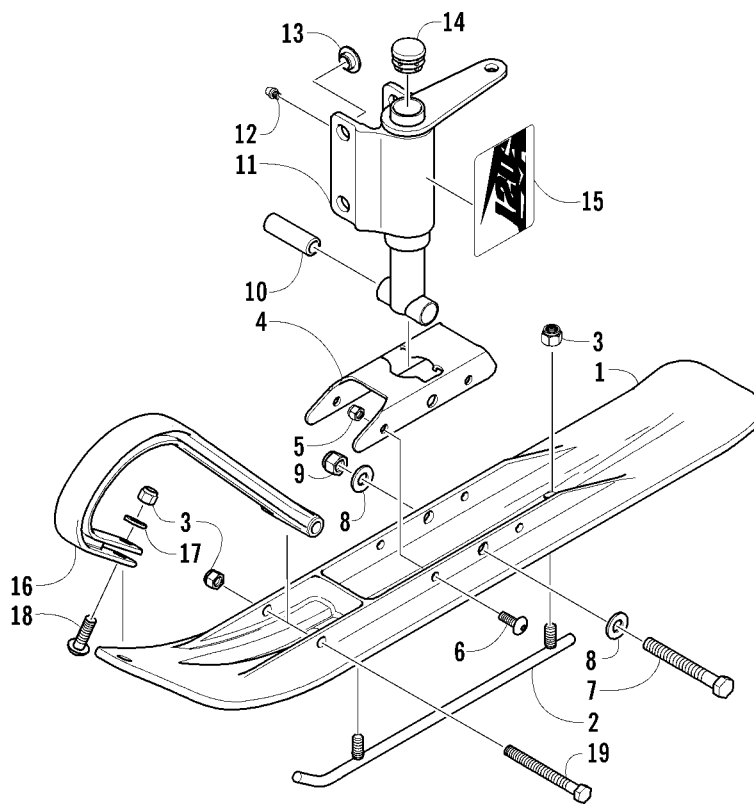

(Model No. S2008ACAAAUSG)

(Model No. S2008ACAAAUSP)

SKI AND SPINDLE ASSEMBLY	1
A-ARM ASSEMBLY	2
FRONT SUSPENSION SHOCK ABSORBER	3
STEERING POST AND TIE ROD ASSEMBLY	4
DRIVE TRAIN SHAFT AND BRAKE ASSEMBLIES	5
SLIDE RAIL, IDLER WHEELS, AND TRACK ASSEMBLY	6
REAR SUSPENSION ARM ASSEMBLY	7
CHASSIS, FOOTREST, AND REAR BUMPER ASSEMBLY	8
HOOD, HEADLIGHT, AND WINDSHIELD ASSEMBLY	9
BELLY PAN AND EXHAUST ASSEMBLIES	10
GAS TANK, SEAT, AND TAILLIGHT ASSEMBLY	11
ENGINE AND RELATED PARTS	12
AIR CLEANER ASSEMBLY	13
CARBURETOR	14
CYLINDER AND CRANKCASE	15
PISTON AND CRANKSHAFT	16
RECOIL STARTER	17
THROTTLE CONTROL ASSEMBLY	18
MAGNETO	19

SKI AND SPINDLE ASSEMBLY

0742-273

Ref.	Part No.	Qty.	Description	Ref.	Part No.	Qty.	Description
1	1603-593	2	Ski, Plastic - Black	12	0623-010	2	● Fitting, Grease
2	0703-698	2	Wearbar	13	0603-647	8	● Insert, Spindle
3	8047-426	8	Nut, Lock	14	0623-831	2	Cap, Spindle
4	1703-649	2	Saddle, Ski - Platinum	15	7611-944	1	Decal - Spindle - Right
5	8047-366	8	Nut, Lock		7611-945	1	Decal - Spindle - Left
6	8017-580	8	Screw, Machine		8611-130	1	Decal, Spindle - Right (Pink)
7	8002-231	2	Screw, Cap		8611-131	1	Decal, Spindle - Left (Pink)
8	8050-277	4	Washer	16	1603-594	2	Handle, Ski - Black
9	8047-486	2	Nut, Lock	17	8050-247	2	Washer
10	1603-365	2	Axle, Suspension	18	8017-672	2	Screw, Cap
11	1703-864	2	Spindle (inc. 12-13)	19	8002-141	2	Screw, Cap

A-ARM ASSEMBLY

0741-771

Ref.	Part No.	Qty.	Description	Ref.	Part No.	Qty.	Description
1	1703-820	2	A-Arm - Upper - Platinum	6	0623-900	4	Screw, Cap
2	1703-821	2	A-Arm - Lower - Platinum	7	8020-232	4	Screw, Cap
3	1603-365	4	Axle, Suspension	8	8047-486	8	Nut, Lock
4	1603-394	4	Axle, Suspension	9	1703-644	2	Bracket, Mounting - Shock
5	0605-451	8	Axle, Powder Metal	10	8050-277	4	Washer