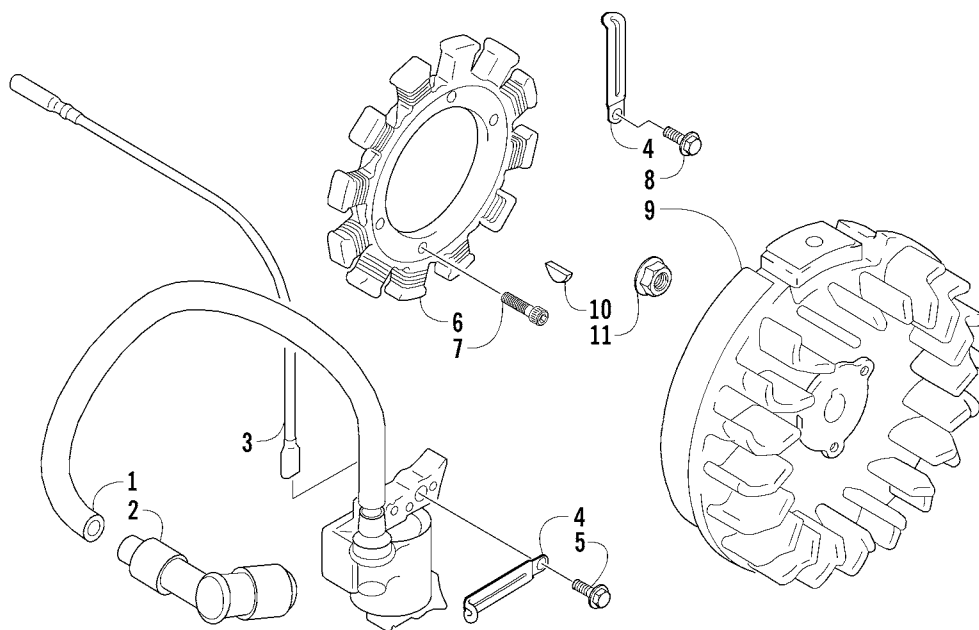

PISTON AND CRANKSHAFT

0739-493 *Optional

Ref.	Part No.	Qty.	Description	Ref.	Part No.	Qty.	Description
1	0694-026	1	Piston Assembly (inc. 2-4)	18	0691-848	1	● Clip, Hairpin
2	0691-398	1	● Piston	19	3004-563	2	● Screw
	0691-569	1	● Piston, Oversized (0.25 mm)*	20	0694-024	1	Washer
	0691-570	1	● Piston, Oversized (0.50 mm)*	21	0694-006	1	Key, Crankshaft
3	0691-399	1	● Ring, Piston - Set	22	0694-007	1	Bolt, Crankshaft
	0691-571	1	● Ring, Piston - Set - Oversized (0.25 mm)*	23	0691-840	1	Washer
	0691-572	1	● Ring, Piston - Set - Oversized (0.50 mm)*	24	0691-914	1	Camshaft (inc. 25)
4	0691-378	2	● Circlip	25	0691-380	1	● Spring
5	0691-400	1	Pin, Piston	26	0691-406	2	Tappet
6	0691-936	1	Rod, Connecting - Assembly (inc. 7-10)	27	0691-407	2	Rod, Push
7	0691-403	1	● Plate, Lock	28	0691-415	1	Guide, Push Rod
8	0691-366	2	● Bolt, Stud	29	0691-016	2	Nut
9	3004-851	2	● Nut	30	0691-413	2	Pivot
10	0691-402	1	● Plate, Splash	31	0691-412	2	Arm, Rocker
11	0694-027	1	Crankshaft Assembly	32	0694-037	2	Bolt, Stud - Pivot
12	0693-698	1	Gear, Governor - Set	33	0693-313	2	Retainer, Valve Spring
13	0691-842	1	Slider, Governor	34	0693-281	4	Cotter, Valve
14	0691-843	1	Washer	35	0694-036	2	Spring, Valve
15	3004-652	1	Washer	36	0694-008	1	Valve, Intake
16	0693-258	1	Shaft, Throttle Control - Set (inc. 17-19)	37	0694-009	1	Valve, Exhaust
17	0693-252	2	● Washer				

THROTTLE CONTROL ASSEMBLY

0739-496

Ref.	Part No.	Qty.	Description	Ref.	Part No.	Qty.	Description
1	0694-016	1	Lever, Throttle Cable	10	0694-015	1	Spring, Throttle Control
2	3004-987	1	Bolt	11	0694-019	1	Rod, Carburetor
3	3004-351	1	Nut	12	0691-455	1	Spring, Carburetor Rod
4	3002-459	1	Spacer	13	0693-259	1	Lever, Throttle Control (inc. 14-15)
5	0694-038	1	Spring	14	0693-416	1	● Bolt
6	0694-017	1	Bracket, Throttle Control	15	0691-017	1	● Nut
7	0693-241	1	Bolt	16	0623-965	1	Spring
8	0691-901	1	Spring	17	0623-966	1	Screw
9	3004-611	1	Screw	18	8050-217	1	Washer