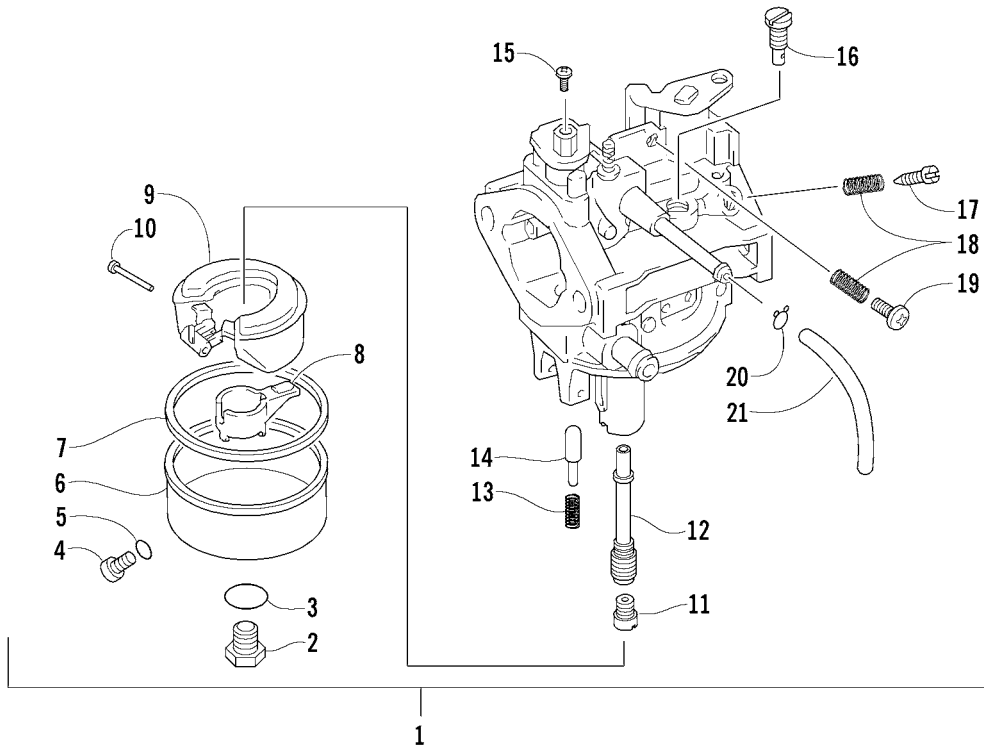

ENGINE AND RELATED PARTS

0740-341

Ref.	Part No.	Qty.	Description	Ref.	Part No.	Qty.	Description
1	0662-336	1	Engine, AA12A2	9	4606-028	1	Cover, Governor
2	3706-775	1	Front End	10	0623-786	1	Screw, Self-Tapping
3	8060-504	AR	Rivet	11	0623-966	2	Screw, Self-Tapping
4	8050-247	1	Washer	12	0770-617	1	Bracket, Throttle Cable
5	1623-550	1	Screw, Cap	13	3004-987	1	Screw, Cap
6	0623-822	5	Plug	14	0694-003	1	Stick, Oil Level
7	8020-134	4	Screw, Cap	15	0693-298	1	O-Ring
8	8047-426	4	Nut, Lock				

AIR CLEANER ASSEMBLY

0739-446

Ref.	Part No.	Qty.	Description	Ref.	Part No.	Qty.	Description
1	0693-282	2	Gasket, Carburetor	6	0693-543	1	Cleaner, Air - Assembly (inc. 7-9)
2	0691-850	1	Insulator, Carburetor	7	0693-542	1	● Nut, Wing
3	0693-287	1	Gasket, Air Cleaner	8	0691-851	1	● Cover, Air Cleaner
4	0693-364	2	Bolt, Stud	9	0691-736	1	● Filter, Air Cleaner
5	3004-488	2	Nut	10	0693-307	1	Bolt