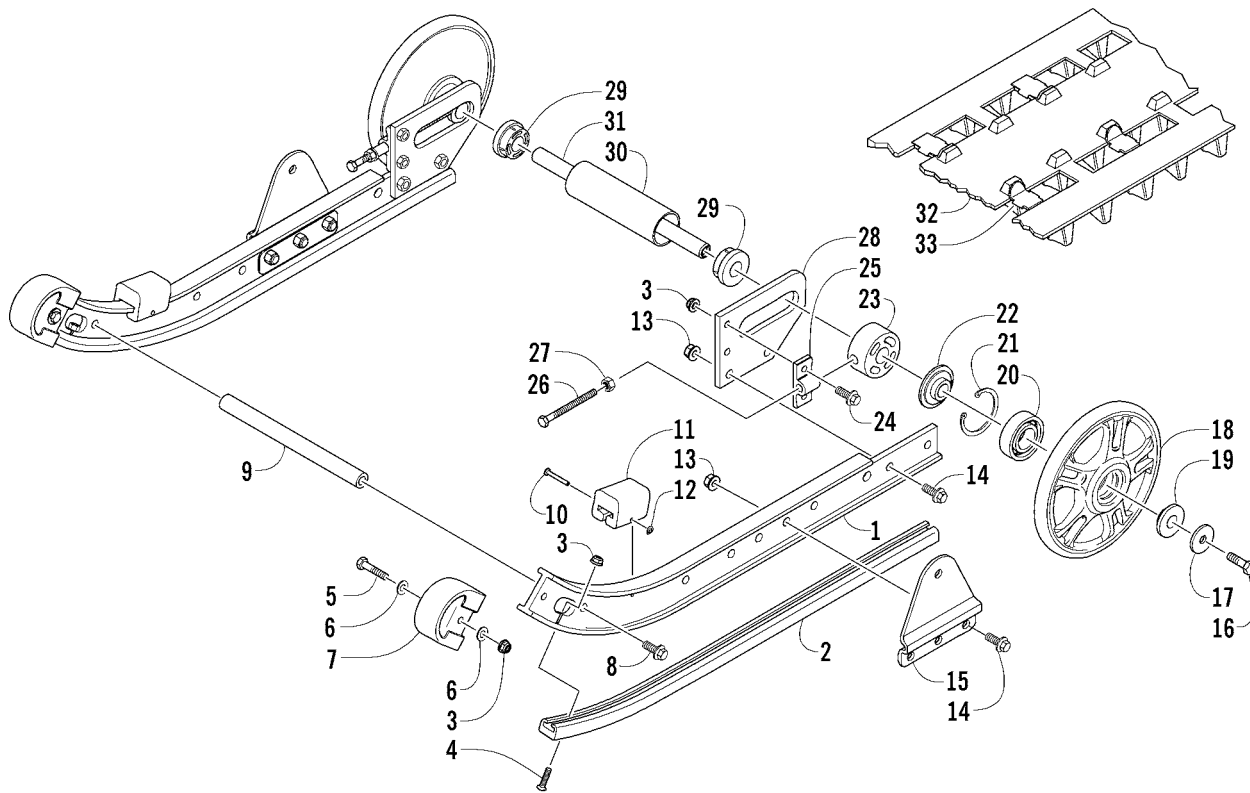

SLIDE RAIL, IDLER WHEELS, AND TRACK ASSEMBLY

(Complete Skid Frame Assembly p/n 7999-569; p/n 7999-592 Pink)

0741-536

Ref.	Part No.	Qty.	Description	Ref.	Part No.	Qty.	Description
1	1604-705	2	Rail, Formed	19	1604-773	2	● Insert, Idler Wheel - Outer
2	1604-568	2	Wearstrip, Slide Rail - Black	20	0107-598	2	● Bearing
3	8047-366	8	Nut, Lock	21	0123-798	2	● Ring, Retaining
4	0123-869	2	Screw, Machine	22	1604-772	2	● Insert, Idler Wheel - Inner
5	8002-043	2	Screw, Cap	23	0604-165	2	Bushing, Idler Wheel - Adjustment - Rear
6	8050-217	4	Washer	24	8020-040	4	Screw, Cap
7	0604-231	2	End Cap, Slide Rail	25	0604-206	2	Adjuster, Track
8	1623-566	2	Screw, Cap	26	0124-310	2	Screw, Cap
9	1604-566	1	Axle, Cross-Brace	27	8042-486	2	Nut
10	0123-767	2	Rivet, Solid	28	1604-661	2	Housing, Axle - Rear
11	0104-631	2	Pad, Shock	29	0604-968	2	Bushing, Spacer - Idler Wheel - Rear
12	0423-090	2	Nut, Press	30	1604-563	1	Spacer, Idler Wheel - Rear
13	8047-426	10	Nut, Lock	31	1604-562	1	Axle, Idler Wheel - Rear
14	8020-131	10	Screw, Cap	32	1602-015	1	Track Assembly (inc. 33)
15	0704-896	2	Bracket, Support - Arm	33	1602-079	32	● Clip, Guide
16	1623-427	2	Screw, Cap				
17	0123-570	2	Washer				
18	2604-982	2	Wheel, Idler - Rear - Green (inc. 19-22)				
	<u>3604-294</u>	2	Wheel, Idler - Rear - Pink (inc. 19-22) (Pink)