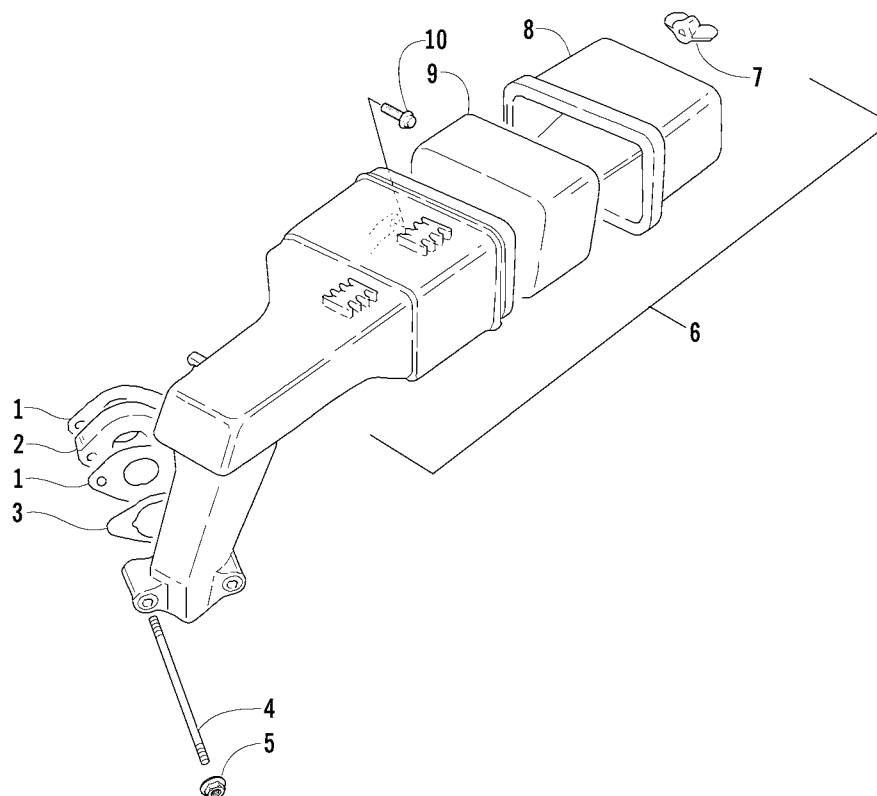

GAS TANK, SEAT, AND TAILLIGHT ASSEMBLY

0742-277

Ref.	Part No.	Qty.	Description	Ref.	Part No.	Qty.	Description
1	<u>2718-433</u>	1	Complete Seat Assembly (inc. 2-9)	19	1670-647	1	Hose, Vent
	<u>2718-434</u>	1	Complete Seat Assembly (inc. 2-9) (Pink)	20	0123-394	1	Clip, Cable
2	<u>1670-969</u>	1	● Tank, Gas/Seat-Base	21	0123-788	4	Cable Tie - 7 in.
3	1670-694	1	● Cap, Gas Tank w/Gauge (inc. 4)	22	0687-154	1	Cable, Choke (inc. 23)
4	0109-733	1	●● Seal, Tank Cap	23	0687-181	1	● Nut, Choke Cable
5	<u>3706-762</u>	1	● Cover, Seat (inc. 6)	24	0109-822	1	Switch, Ignition (inc. 25-26)
	<u>3706-855</u>	1	● Cover, Seat (inc. 6) (Pink)	25	0116-065	2	● Key
6	<u>5606-156</u>	1	●● Wire, Seat	26	0609-111	1	● Nut, Retaining
7	1706-017	1	● Foam, Seat	27	4611-767	1	Decal, Switch/Choke
8	2606-942	1	● Wire, Seat	28	8002-040	2	Screw, Cap
9	0624-528	AR	● Staple, Seat Cover	29	8040-366	2	Nut, Lock
10	0676-017	1	Valve, Shut-Off - Gas Tank	30	0623-184	2	Washer
11	0670-289	AR	Tape, Teflon	31	0123-108	2	Nut, Nylon Cap
12	0610-419	2	Clamp, Hose	32	0609-070	1	Taillight Assembly (inc. 33)
13	0410-143	AR	Hose, Gasline - 25 ft	33	0230-020	1	● Bulb, Taillight
14	0610-415	1	Clamp, Hose	34	8050-157	2	Washer
15	0510-335	1	Filter, Fuel	35	0123-709	2	Nut w/Lock Washer
16	3611-856	1	Decal, Shut-Off Valve	36	<u>0610-772</u>	AR	Hose, Gasline - 25 ft
17	0123-579	1	Nut, Push	37	0623-373	1	Clamp, Hose
18	0116-469	1	Bushing, Recoil Starter				

ENGINE AND RELATED PARTS

0740-341

Ref.	Part No.	Qty.	Description	Ref.	Part No.	Qty.	Description
1	0662-336	1	Engine, AA12A2	9	4606-028	1	Cover, Governor
2	3706-775	1	Front End	10	0623-786	1	Screw, Self-Tapping
3	8060-504	AR	Rivet	11	0623-966	2	Screw, Self-Tapping
4	8050-247	1	Washer	12	0770-617	1	Bracket, Throttle Cable
5	1623-550	1	Screw, Cap	13	3004-987	1	Screw, Cap
6	0623-822	5	Plug	14	0694-003	1	Stick, Oil Level
7	8020-134	4	Screw, Cap	15	0693-298	1	O-Ring
8	8047-426	4	Nut, Lock				