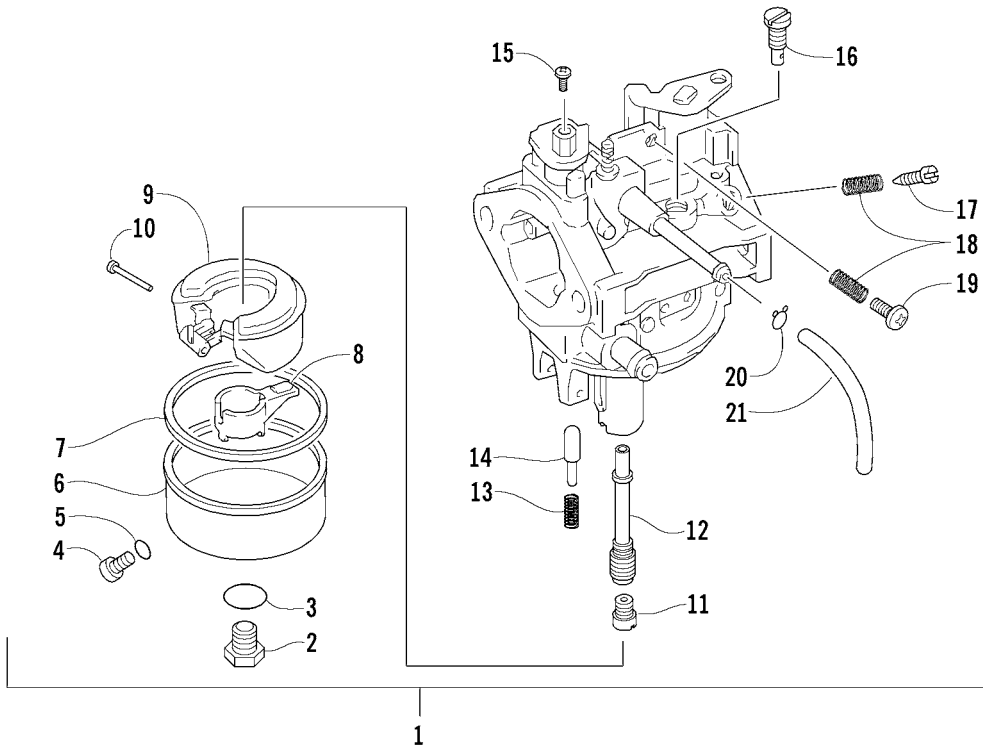

ENGINE AND RELATED PARTS

0739-439

Ref.	Part No.	Qty.	Description	Ref.	Part No.	Qty.	Description
1	0662-336	1	Engine, AA12A2	12	8007-400	1	Screw, Machine
2	1706-235	1	Front End	13	8041-246	1	Nut, Lock
3	8060-504	AR	Rivet	14	0770-617	1	Bracket, Throttle Cable
4	8050-247	9	Washer	15	3004-987	1	Screw, Cap
5	8004-130	1	Screw, Cap	16	1670-191	1	Stick, Oil Level
6	0623-822	5	Plug	17	1670-190	1	Tube, Fill
7	8002-135	4	Screw, Cap	18	0623-896	1	Nut, Shoulder
8	8040-426	4	Nut, Lock	19	0623-884	1	O-Ring, Fill Tube Adapter
9	2606-223	1	Cover, Governor	20	0623-883	1	Adapter, Fill Tube
10	0623-786	1	Screw, Self-Tapping	21	0623-903	1	O-Ring
11	1670-235	1	Grommet				

AIR CLEANER ASSEMBLY

0739-446

Ref.	Part No.	Qty.	Description	Ref.	Part No.	Qty.	Description
1	0693-282	2	Gasket, Carburetor	6	0693-543	1	Cleaner, Air - Assembly (inc. 7-9)
2	0691-850	1	Insulator, Carburetor	7	0693-542	1	● Nut, Wing
3	0693-287	1	Gasket, Air Cleaner	8	0691-851	1	● Cover, Air Cleaner
4	0693-364	2	Bolt, Stud	9	0691-736	1	● Filter, Air Cleaner
5	3004-488	2	Nut	10	0693-307	1	Bolt