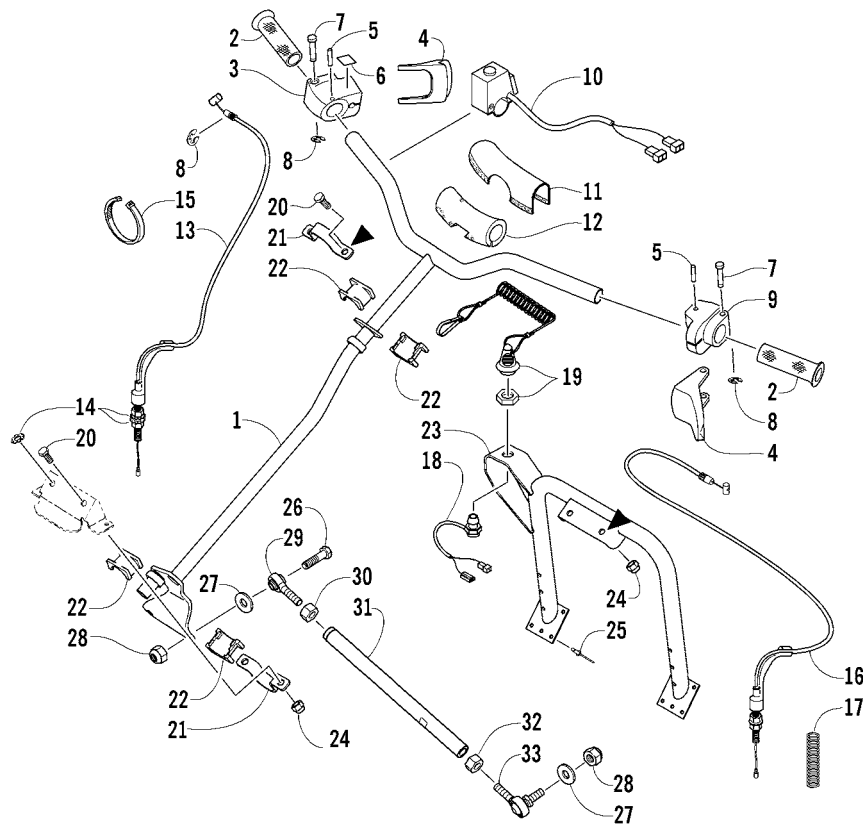

A-ARM ASSEMBLY

0737-549

Ref.	Part No.	Qty.	Description	Ref.	Part No.	Qty.	Description
1	<u>1703-820</u>	2	A-Arm - Upper - Platinum	7	8002-232	4	Screw, Cap
2	<u>1703-821</u>	2	A-Arm - Lower - Platinum	8	0623-661	4	Nut, Crown Lock
3	1603-365	4	Axle, Suspension	9	<u>1703-644</u>	2	Bracket, Mounting - Shock
4	1603-394	4	Axle, Suspension	10	8050-277	12	Washer
5	0605-451	8	Axle, Powder Metal	11	8040-486	4	Nut, Lock
6	0623-900	4	Screw, Cap				

STEERING POST AND TIE ROD ASSEMBLY

0737-939

Ref.	Part No.	Qty.	Description	Ref.	Part No.	Qty.	Description
1	0703-693	1	Post, Steering	18	0630-138	1	Switch, Tether - Assembly (inc. 19)
2	1606-765	2	Grip, Handle	19	0630-139	1	● Cord, Tether Switch
3	0302-165	1	Control, Throttle	20	8002-040	4	Screw, Cap
4	0109-609	2	Lever, Throttle/Brake	21	0705-896	2	Retainer, Bearing
5	8070-318	2	Pin, Spring	22	0605-444	4	Bearing, Steering Post
6	0611-022	1	Decal, Engine Stop Switch	23	1706-050	1	Support, Steering Post
7	0123-230	2	Pin	24	8040-366	4	Nut, Lock
8	0123-231	3	Ring, Retaining	25	8060-504	10	Rivet
9	0302-147	1	Housing, Brake	26	8004-226	2	Screw, Cap
10	0609-007	1	Switch, Engine Stop	27	0623-044	4	Washer
11	0605-560	1	Cover, Handlebar Pad	28	0623-025	4	Nut, Lock
12	0605-501	1	Pad, Handlebar	29	0605-504	2	Rod End - Right
13	0687-121	1	Cable, Throttle	30	0123-191	2	Nut, Hex - Right
14	8053-212	3	Washer, Lock - External Tooth	31	0605-698	2	Tube, Tie Rod
15	0123-788	AR	Cable Tie - 7 in.	32	0123-917	2	Nut, Hex - Left
16	0687-122	1	Cable, Brake	33	0605-511	2	Rod End - Left
17	1602-100	1	Spring, Return - Brake				