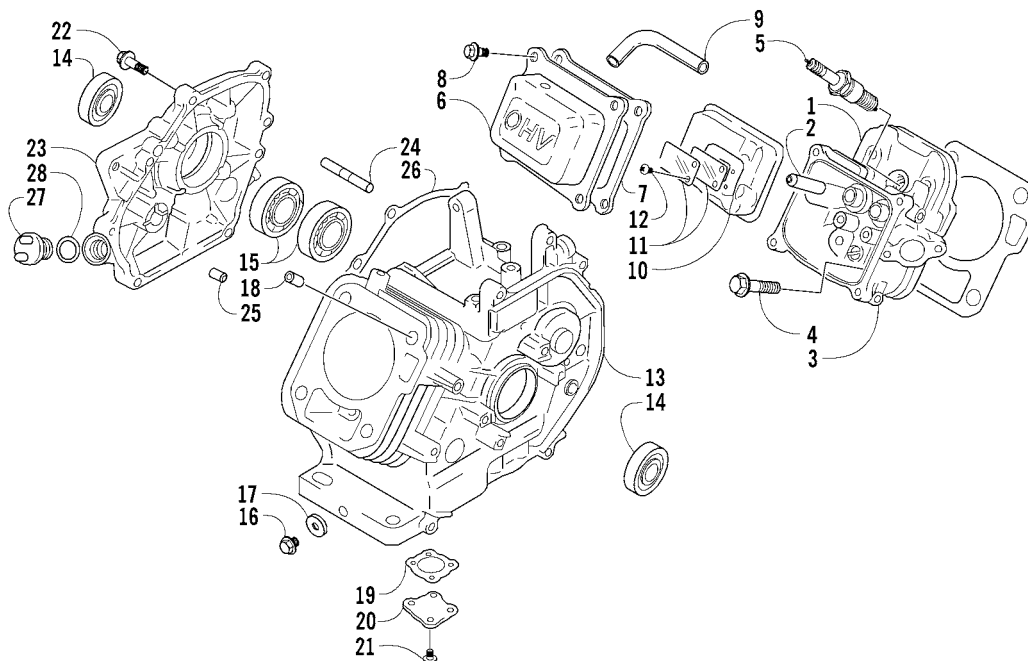

CYLINDER AND CRANKCASE

0739-487

Ref.	Part No.	Qty.	Description	Ref.	Part No.	Qty.	Description
1	0694-034	1	Head, Cylinder (inc. 2)	15	0691-374	2	● Bearing
2	0691-545	2	● Guide, Valve	16	0693-253	2	● Plug
3	0691-386	1	Gasket, Cylinder Head	17	3002-276	2	● Gasket
4	0693-303	4	Bolt	18	3008-199	2	Pin, Dowel
5	0217-703	1	Plug, Spark (BPR6ES)	19	0691-837	1	Gasket, Engine Oil Level Sensor
6	0691-830	1	Cover, Cylinder Head	20	0694-022	1	Cover, Oil Level Sensor
7	0691-387	1	Gasket, Cylinder Head Cover	21	0693-307	4	Bolt
8	0693-241	4	Bolt	22	0694-035	7	Bolt
9	0693-362	1	Hose, Air Breather	23	0694-002	1	Cover, Crankcase - Assembly - Side (inc. one No. 14-15 and 24)
10	0691-393	1	Body, Air Breather - Assembly (inc. 11-12)	24	0691-844	1	● Shaft, Governor Gear
11	0693-226	1	● Valve, Reed - Set	25	3005-206	2	Pin, Dowel
12	0693-305	2	● Screw	26	0691-834	1	Gasket, Crankcase
13	0694-001	1	Cylinder Assembly (inc. one No. 14-15 and 16-17)	27	0694-004	1	Plug, Engine Oil Drain - Assembly (inc. 28)
14	0691-376	2	● Seal, Oil	28	0693-298	1	● O-Ring