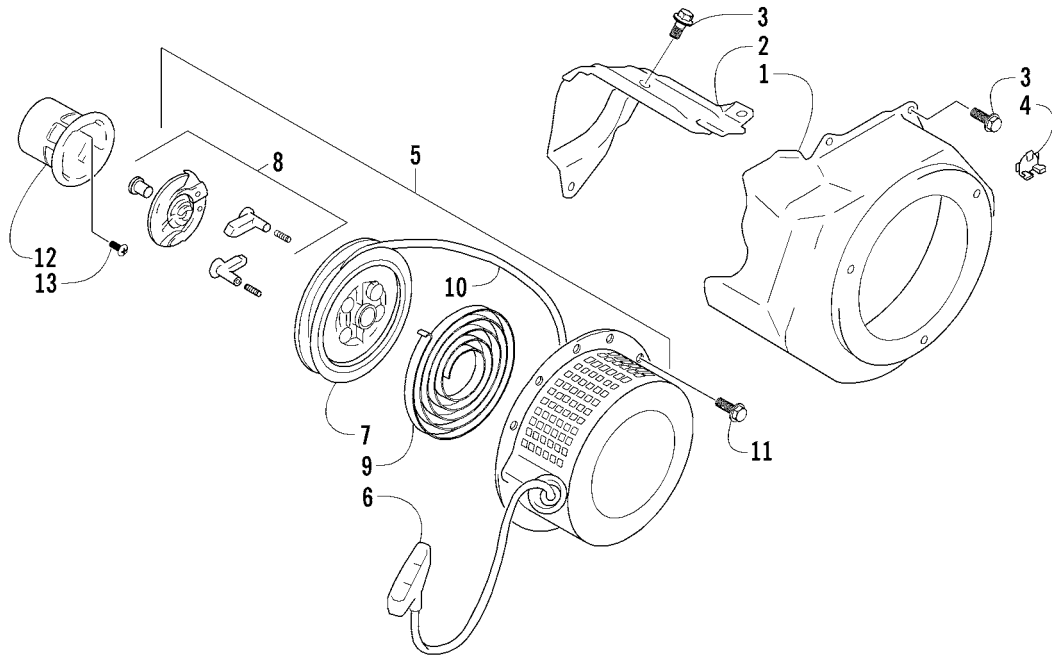

RECOIL STARTER

0739-495

Ref.	Part No.	Qty.	Description	Ref.	Part No.	Qty.	Description
1	0694-013	1	Cover, Ventilation Cowling	8	0693-256	1	● Ratchet Set
2	0691-853	1	Cowling, Ventilation	9	3005-162	1	● Spring, Spiral
3	0693-241	7	Bolt	10	3004-856	1	Rope
4	0691-122	1	Protector, Lead Wire	11	0693-246	3	Bolt
5	0694-014	1	Starter, Recoil - Assembly (inc. 6-9)	12	0691-863	1	Pulley, Starter
6	0693-257	1	● Grip Assembly	13	3004-423	3	Screw
7	0691-856	1	● Reel