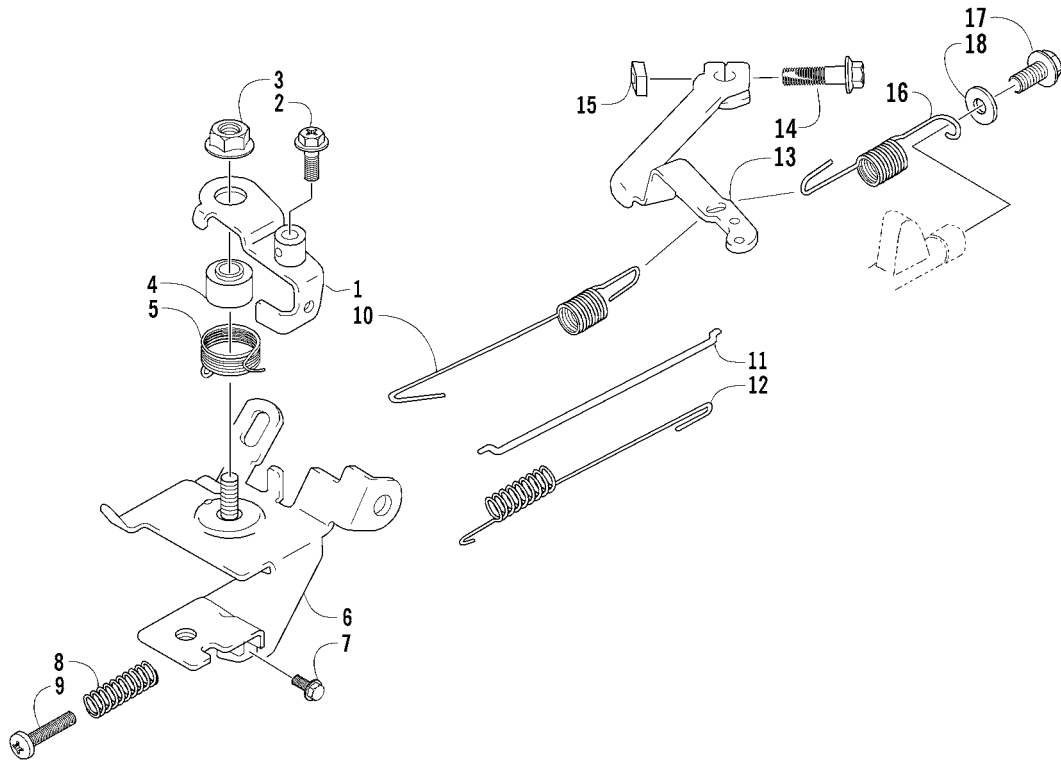

THROTTLE CONTROL ASSEMBLY

0739-496

Ref.	Part No.	Qty.	Description	Ref.	Part No.	Qty.	Description
1	0694-016	1	Lever, Throttle Cable	10	0694-015	1	Spring, Throttle Control
2	3004-987	1	Bolt	11	0694-019	1	Rod, Carburetor
3	3004-351	1	Nut	12	0691-455	1	Spring, Carburetor Rod
4	3002-459	1	Spacer	13	0693-259	1	Lever, Throttle Control (inc. 14-15)
5	0694-038	1	Spring	14	0693-416	1	● Bolt
6	0694-017	1	Bracket, Throttle Control	15	0691-017	1	● Nut
7	0693-241	1	Bolt	16	0623-965	1	Spring
8	0691-901	1	Spring	17	0623-966	1	Screw
9	3004-611	1	Screw	18	8050-217	1	Washer