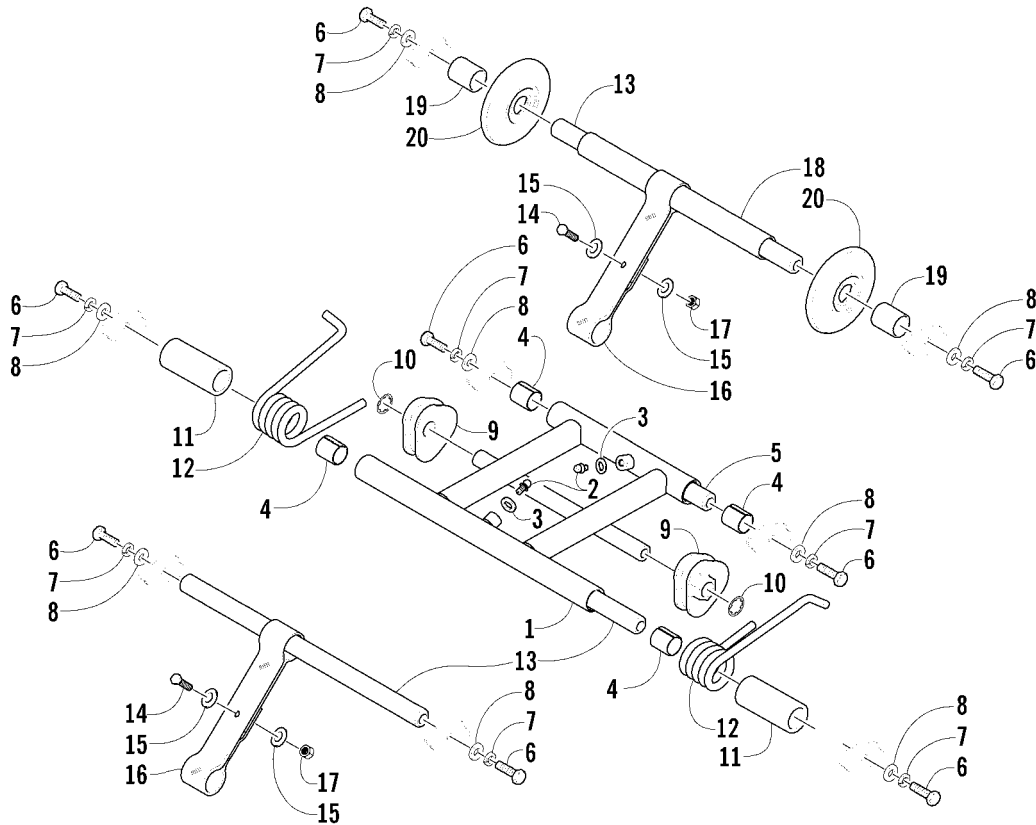

REAR SUSPENSION ARM ASSEMBLY

0739-422

Ref.	Part No.	Qty.	Description	Ref.	Part No.	Qty.	Description
1	1704-287	1	Arm, Rear Suspension (inc. 2-4)	11	1604-715	2	Sleeve, Spring
2	1623-010	2	● Fitting, Grease	12	0704-894	1	Spring, Rear Suspension - Right
3	1623-011	2	● Washer, Grease Fitting		0704-895	1	Spring, Rear Suspension - Left
4	0603-083	4	● Bearing	13	1604-673	3	Axle
5	1604-710	1	Axle, Rear Suspension Arm - Lower	14	8002-042	2	Screw, Cap
6	8002-131	8	Screw, Cap	15	8050-222	4	Washer
7	8051-247	8	Washer, Lock	16	1604-708	2	Strap, Limiter
8	8050-247	8	Washer	17	8040-366	2	Nut, Lock
9	1604-204	1	Block, Spring Adjuster - Right	18	1604-564	1	Spacer
	1604-205	1	Block, Spring Adjuster - Left	19	1604-565	1	Spacer
10	0623-138	2	Ring, Retaining	20	0300-180	2	Wheel, Idler