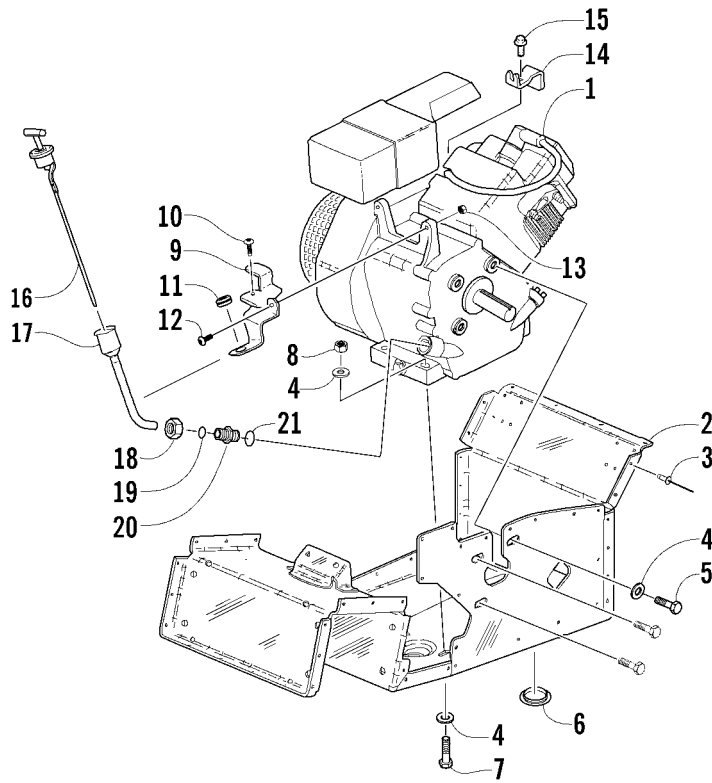

ENGINE AND RELATED PARTS

0739-439

Ref.	Part No.	Qty.	Description	Ref.	Part No.	Qty.	Description
1	0662-336	1	Engine, AA12A2	12	8007-400	1	Screw, Machine
2	1706-235	1	Front End	13	8041-246	1	Nut, Lock
3	8060-504	AR	Rivet	14	0770-617	1	Bracket, Throttle Cable
4	8050-247	9	Washer	15	3004-987	1	Screw, Cap
5	8004-130	1	Screw, Cap	16	1670-191	1	Stick, Oil Level
6	0623-822	5	Plug	17	1670-190	1	Tube, Fill
7	8002-135	4	Screw, Cap	18	0623-896	1	Nut, Shoulder
8	8040-426	4	Nut, Lock	19	0623-884	1	O-Ring, Fill Tube Adapter
9	2606-223	1	Cover, Governor	20	0623-883	1	Adapter, Fill Tube
10	0623-786	1	Screw, Self-Tapping	21	0623-903	1	O-Ring
11	1670-235	1	Grommet				