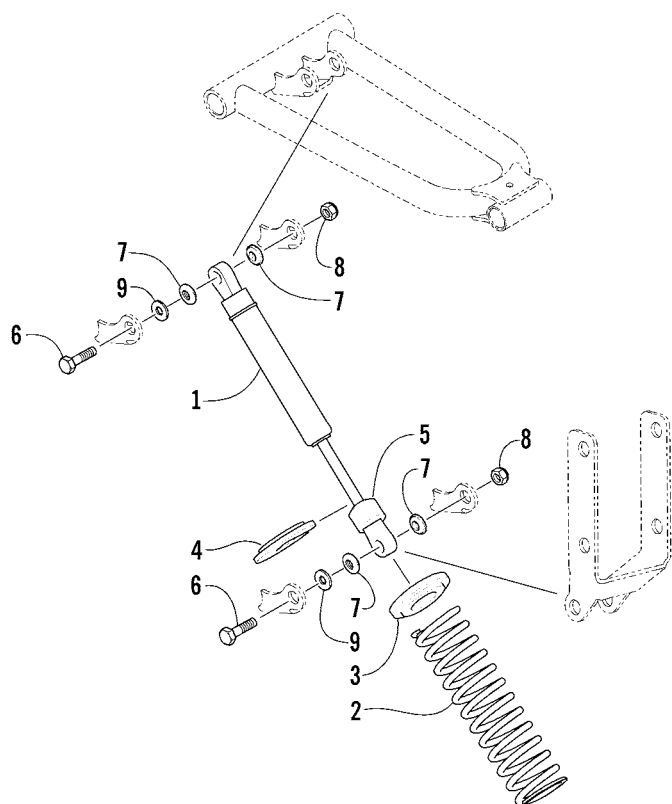

SKI AND SPINDLE ASSEMBLY

0739-421

Ref.	Part No.	Qty.	Description	Ref.	Part No.	Qty.	Description
1	<u>2603-386</u>	2	Ski, Plastic - Green	12	<u>1703-643</u>	2	Spindle (inc. 13-14)
	<u>2603-379</u>	2	Ski, Plastic - Red (Red)	13	0623-010	2	● Fitting, Grease
2	0703-698	2	Wearbar	14	0603-647	8	● Insert, Spindle
3	8050-242	4	Washer	15	0623-831	2	Cap, Spindle
4	8040-426	4	Nut, Lock	16	<u>6611-124</u>	2	Decal, "AWS" - Spindle
5	<u>1703-649</u>	2	Saddle, Ski - Platinum	17	<u>2603-387</u>	2	Handle, Ski - Green
6	8040-366	8	Nut, Lock		<u>2603-388</u>	2	Handle, Ski - Red
7	8017-580	8	Screw, Machine	18	8050-247	6	Washer
8	8002-231	2	Screw, Cap	19	8002-141	2	Screw, Cap
9	8050-277	4	Washer	20	8017-672	2	Screw, Cap
10	8040-486	2	Nut, Lock	21	8041-426	4	Nut, Lock
11	1603-365	2	Axle, Suspension				

A-ARM ASSEMBLY

0737-549

Ref.	Part No.	Qty.	Description	Ref.	Part No.	Qty.	Description
1	<u>1703-820</u>	2	A-Arm - Upper - Platinum	7	8002-232	4	Screw, Cap
2	<u>1703-821</u>	2	A-Arm - Lower - Platinum	8	0623-661	4	Nut, Crown Lock
3	1603-365	4	Axle, Suspension	9	<u>1703-644</u>	2	Bracket, Mounting - Shock
4	1603-394	4	Axle, Suspension	10	8050-277	12	Washer
5	0605-451	8	Axle, Powder Metal	11	8040-486	4	Nut, Lock
6	0623-900	4	Screw, Cap				