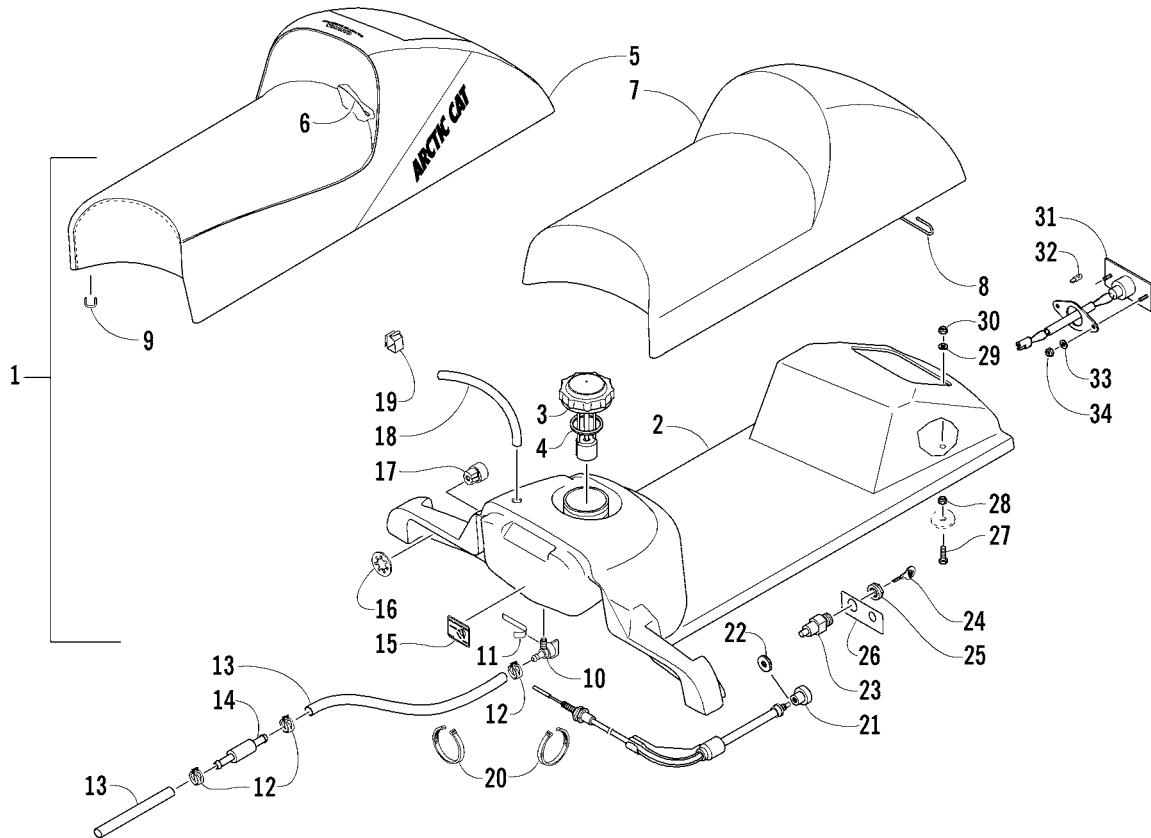

GAS TANK, SEAT, AND TAILLIGHT ASSEMBLY

0739-428

Ref.	Part No.	Qty.	Description	Ref.	Part No.	Qty.	Description
1	<u>1718-746</u>	1	Complete Seat Assembly (inc. 2-9)	17	0116-469	1	Bushing, Recoil Starter
	<u>1718-747</u>	1	Complete Seat Assembly (inc. 2-9) (Red)	18	<u>1670-647</u>	1	Hose, Vent
2	2606-844	1	● Tank, Gas/Seat-Base	19	0123-394	1	Clip, Cable
3	1670-084	1	● Cap, Gas Tank (inc. 4)	20	0123-788	3	Cable Tie - 7 in.
4	0109-733	1	●● Seal, Tank Cap	21	0687-154	1	Cable, Choke (inc. 22)
5	<u>2706-642</u>	1	● Cover, Seat (inc. 6)	22	0687-181	1	● Nut, Choke Cable
	<u>2706-645</u>	1	● Cover, Seat (inc. 6) (Red)	23	0109-822	1	Switch, Ignition (inc. 24-25)
6	2606-031	1	●● Wire, Seat	24	0116-065	2	● Key
7	1706-017	1	● Foam, Seat	25	0609-111	1	● Nut, Retaining
8	2606-942	1	● Wire, Seat	26	4611-767	1	Decal, Switch/Choke
9	0624-528	AR	● Staple, Seat Cover	27	8002-040	2	Screw, Cap
10	0676-017	1	Valve, Shut-Off - Gas Tank	28	8041-366	2	Nut, Lock
11	0670-289	AR	Tape, Teflon	29	0623-184	2	Washer
12	<u>1623-233</u>	4	Clamp, Hose	30	0123-108	2	Nut, Nylon Cap
13	6101-001	AR	Hose, Gasline/Vent - 100 ft	31	0609-070	1	Taillight Assembly (inc. 32)
	6101-009	AR	Hose, Gasline/Vent - 50 ft	32	0230-020	1	● Bulb, Taillight
14	0510-335	1	Filter, Fuel	33	8050-157	2	Washer
15	3611-856	1	Decal, Shut-Off Valve	34	0123-709	2	Nut w/Lock Washer
16	0123-579	1	Nut, Push