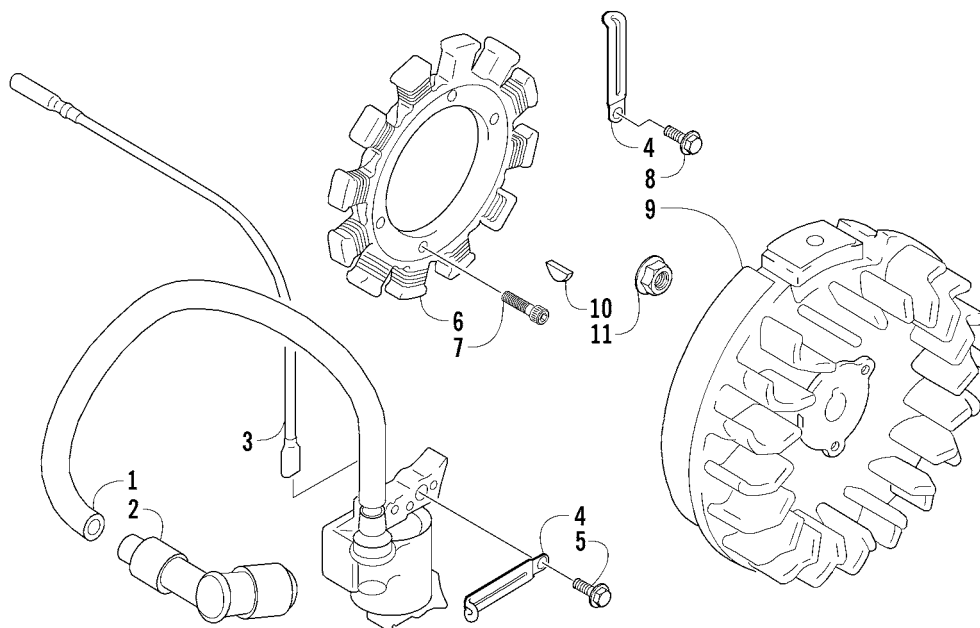

PISTON AND CRANKSHAFT

0739-493 *Optional

Ref.	Part No.	Qty.	Description	Ref.	Part No.	Qty.	Description
1	0694-026	1	Piston Assembly (inc. 2-4)	18	0691-848	1	● Clip, Hairpin
2	0691-398	1	● Piston	19	3004-563	2	● Screw
	0691-569	1	● Piston, Oversized (0.25 mm)*	20	0694-024	1	Washer
	0691-570	1	● Piston, Oversized (0.50 mm)*	21	0694-006	1	Key, Crankshaft
3	0691-399	1	● Ring, Piston - Set	22	0694-007	1	Bolt, Crankshaft
	0691-571	1	● Ring, Piston - Set - Oversized (0.25 mm)*	23	0691-840	1	Washer
	0691-572	1	● Ring, Piston - Set - Oversized (0.50 mm)*	24	0691-914	1	Camshaft (inc. 25)
4	0691-378	2	● Circlip	25	0691-380	1	● Spring
5	0691-400	1	Pin, Piston	26	0691-406	2	Tappet
6	0691-936	1	Rod, Connecting - Assembly (inc. 7-10)	27	0691-407	2	Rod, Push
7	0691-403	1	● Plate, Lock	28	0691-415	1	Guide, Push Rod
8	0691-366	2	● Bolt, Stud	29	0691-016	2	Nut
9	3004-851	2	● Nut	30	0691-413	2	Pivot
10	0691-402	1	● Plate, Splash	31	0691-412	2	Arm, Rocker
11	0694-027	1	Crankshaft Assembly	32	0694-037	2	Bolt, Stud - Pivot
12	0693-698	1	Gear, Governor - Set	33	0693-313	2	Retainer, Valve Spring
13	0691-842	1	Slider, Governor	34	0693-281	4	Cotter, Valve
14	0691-843	1	Washer	35	0694-036	2	Spring, Valve
15	3004-652	1	Washer	36	0694-008	1	Valve, Intake
16	0693-258	1	Shaft, Throttle Control - Set (inc. 17-19)	37	0694-009	1	Valve, Exhaust
17	0693-252	2	● Washer				

THROTTLE CONTROL ASSEMBLY

0739-496

Ref.	Part No.	Qty.	Description	Ref.	Part No.	Qty.	Description
1	0694-016	1	Lever, Throttle Cable	10	0694-015	1	Spring, Throttle Control
2	3004-987	1	Bolt	11	0694-019	1	Rod, Carburetor
3	3004-351	1	Nut	12	0691-455	1	Spring, Carburetor Rod
4	3002-459	1	Spacer	13	0693-259	1	Lever, Throttle Control (inc. 14-15)
5	0694-038	1	Spring	14	0693-416	1	● Bolt
6	0694-017	1	Bracket, Throttle Control	15	0691-017	1	● Nut
7	0693-241	1	Bolt	16	0623-965	1	Spring
8	0691-901	1	Spring	17	0623-966	1	Screw
9	3004-611	1	Screw	18	8050-217	1	Washer