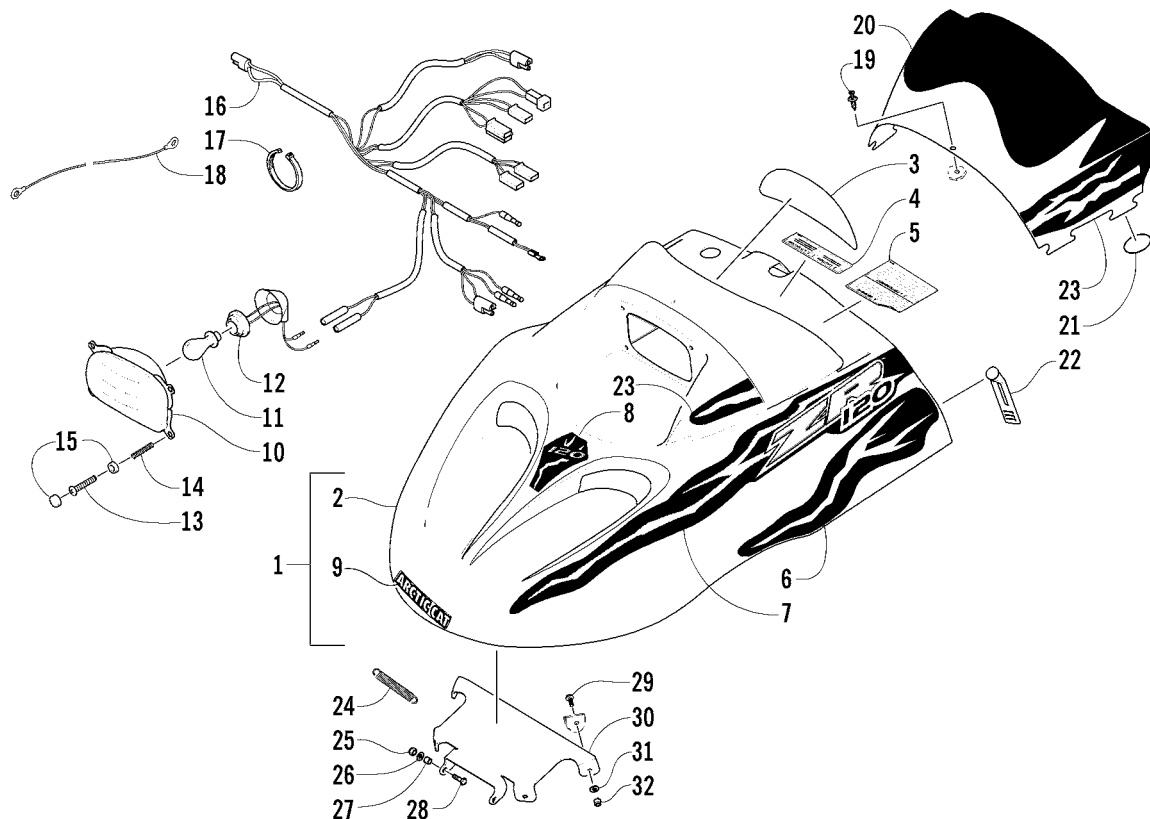

HOOD, HEADLIGHT, AND WINDSHIELD ASSEMBLY

0739-425

Ref.	Part No.	Qty.	Description	Ref.	Part No.	Qty.	Description
1	<u>1718-608</u>	1	Hood w/Decals - Green (inc. 2-9)	14	0123-614	4	Spring, Adjustment Screw
	<u>1718-610</u>	1	Hood w/Decals - Red (inc. 2-9) (Red)	15	0124-054	4	Snap Cap w/Washer
2	<u>1718-607</u>	1	● Hood w/o Decals - Green (inc. 3-5)	16	0686-684	1	Harness, Wiring - Main
	<u>1718-609</u>	1	● Hood w/o Decals - Red (inc. 3-5) (Red)	17	0123-788	AR	Cable Tie - 7 in.
3	<u>6611-134</u>	1	●● Decal, Instrument Panel	18	0606-121	1	Cable, Hood
4	3611-755	1	●● Decal, Caution - Throttle	19	0623-243	1	Clip, Retaining
5	3611-678	1	●● Decal, Caution - Hood	20	<u>3606-512</u>	1	Windshield
6	<u>6611-126</u>	1	● Decal, Hood - Lower Right		<u>3606-516</u>	1	Windshield
	<u>6611-127</u>	1	● Decal, Hood - Lower Left	21	0616-032	4	O-Ring, Windshield
	<u>6611-136</u>	1	● Decal, Hood - Lower Right (Red)	22	1606-930	2	Strap, Hold-Down
	<u>6611-137</u>	1	● Decal, Hood - Lower Left (Red)	23	<u>6611-130</u>	1	Decal, Hood - Windshield - Right
7	<u>6611-128</u>	1	● Decal, Hood - Upper Right		<u>6611-131</u>	1	Decal, Hood - Windshield - Left
	<u>6611-129</u>	1	● Decal, Hood - Upper Left		<u>6611-140</u>	1	Decal, Hood - Windshield - Right (Red)
	<u>6611-138</u>	1	● Decal, Hood - Upper Right (Red)		<u>6611-141</u>	1	Decal, Hood - Windshield - Left (Red)
	<u>6611-139</u>	1	● Decal, Hood - Upper Left (Red)	24	0123-510	1	Spring, Extension
8	<u>6611-132</u>	1	● Decal, Crest	25	8040-366	2	Nut, Lock
	<u>6611-135</u>	1	● Decal, Crest (Red)	26	8050-217	2	Washer
9	<u>6611-133</u>	1	● Decal, "Arctic Cat" - Hood	27	0107-234	2	Spacer
	<u>6611-142</u>	1	● Decal, "Arctic Cat" - Hood (Red)	28	8002-040	2	Screw, Cap
10	0609-003	1	Headlight Assembly (inc. 11-12)	29	0623-420	4	Screw, Hex Washer Head
11	0609-004	1	● Bulb, Headlight	30	2706-140	1	Bracket, Mounting - Hood - Upper
12	0609-006	1	● Socket w/Rubber Cap	31	0623-594	4	Washer
13	0123-616	4	Screw, Adjustment	32	0623-392	4	Nut, Lock