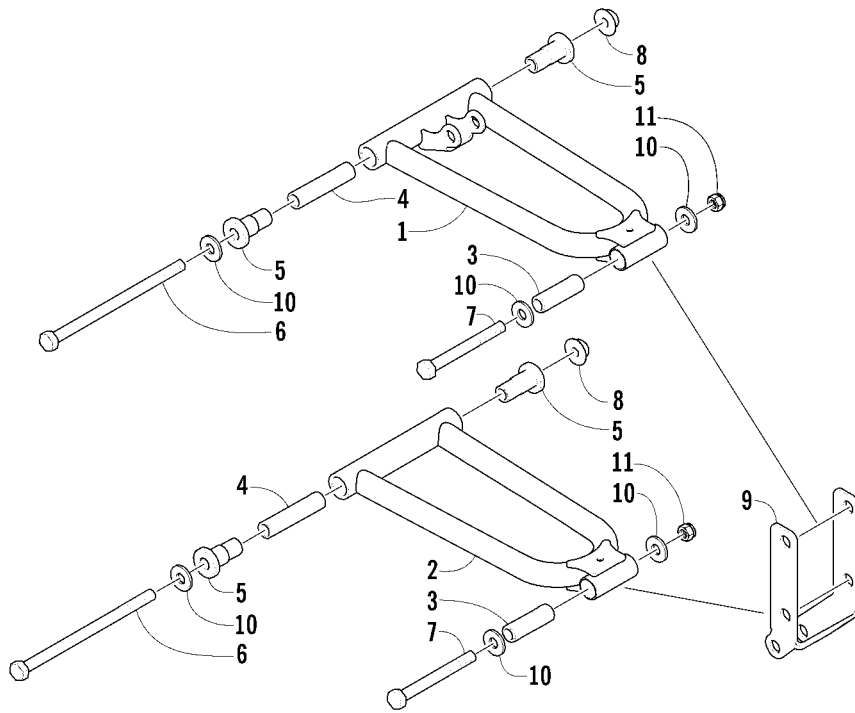

SKI AND SPINDLE ASSEMBLY	1
A-ARM ASSEMBLY	2
FRONT SUSPENSION SHOCK ABSORBER	3
STEERING POST AND TIE ROD ASSEMBLY	4
DRIVE TRAIN SHAFT AND BRAKE ASSEMBLIES	5
SLIDE RAIL, IDLER WHEELS, AND TRACK ASSEMBLY	6
REAR SUSPENSION ARM ASSEMBLY	7
CHASSIS, FOOTREST, AND REAR BUMPER ASSEMBLY	8
HOOD, HEADLIGHT, AND WINDSHIELD ASSEMBLY	9
BELLY PAN AND EXHAUST ASSEMBLIES	10
GAS TANK, SEAT, AND TAILLIGHT ASSEMBLY	11
ENGINE AND RELATED PARTS	12
AIR CLEANER ASSEMBLY	13
CARBURETOR	14
CYLINDER AND CRANKCASE	15
PISTON AND CRANKSHAFT	16
RECOIL STARTER	17
THROTTLE CONTROL ASSEMBLY	18
MAGNETO	19
RELATED ITEMS	Back Cover

SKI AND SPINDLE ASSEMBLY

0739-421

Ref.	Part No.	Qty.	Description	Ref.	Part No.	Qty.	Description
1	<u>2603-386</u>	2	Ski, Plastic - Green	12	<u>1703-643</u>	2	Spindle (inc. 13-14)
	<u>2603-379</u>	2	Ski, Plastic - Red (Red)	13	0623-010	2	● Fitting, Grease
2	0703-698	2	Wearbar	14	0603-647	8	● Insert, Spindle
3	8050-242	4	Washer	15	0623-831	2	Cap, Spindle
4	8040-426	4	Nut, Lock	16	<u>6611-124</u>	2	Decal, "AWS" - Spindle
5	<u>1703-649</u>	2	Saddle, Ski - Platinum	17	<u>2603-387</u>	2	Handle, Ski - Green
6	8040-366	8	Nut, Lock		<u>2603-388</u>	2	Handle, Ski - Red
7	8017-580	8	Screw, Machine	18	8050-247	6	Washer
8	8002-231	2	Screw, Cap	19	8002-141	2	Screw, Cap
9	8050-277	4	Washer	20	8017-672	2	Screw, Cap
10	8040-486	2	Nut, Lock	21	8041-426	4	Nut, Lock
11	1603-365	2	Axle, Suspension				

A-ARM ASSEMBLY

0737-549

Ref.	Part No.	Qty.	Description	Ref.	Part No.	Qty.	Description
1	<u>1703-820</u>	2	A-Arm - Upper - Platinum	7	8002-232	4	Screw, Cap
2	<u>1703-821</u>	2	A-Arm - Lower - Platinum	8	0623-661	4	Nut, Crown Lock
3	1603-365	4	Axle, Suspension	9	<u>1703-644</u>	2	Bracket, Mounting - Shock
4	1603-394	4	Axle, Suspension	10	8050-277	12	Washer
5	0605-451	8	Axle, Powder Metal	11	8040-486	4	Nut, Lock
6	0623-900	4	Screw, Cap				