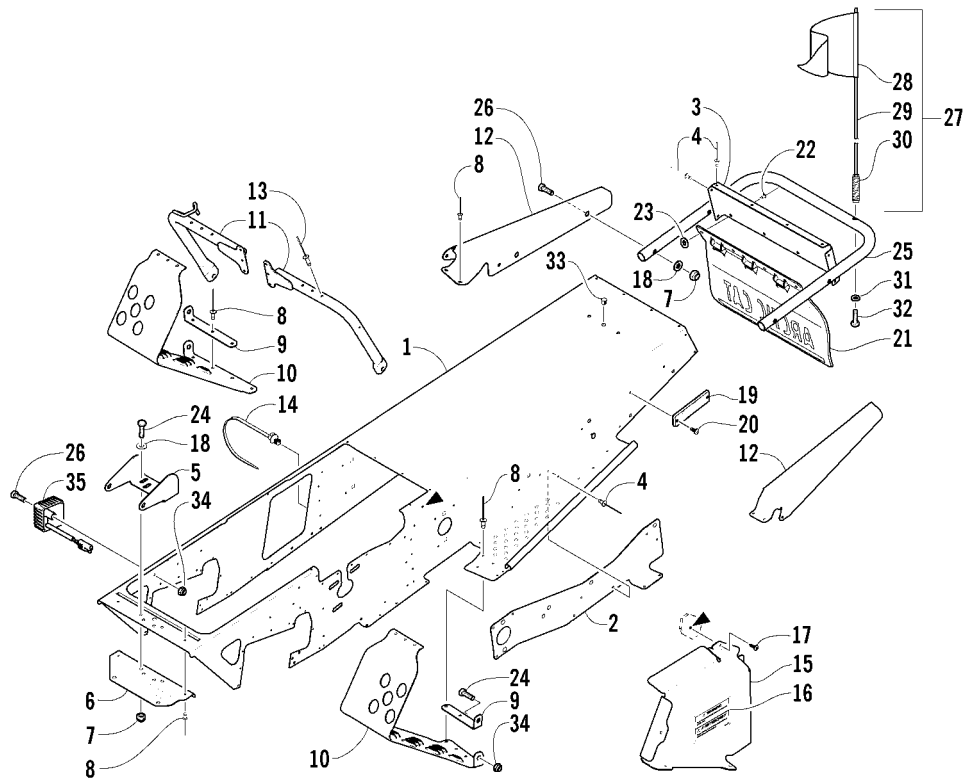

CHASSIS, FOOTREST, AND REAR BUMPER ASSEMBLY

0739-423

Ref.	Part No.	Qty.	Description	Ref.	Part No.	Qty.	Description
1	0718-996	1	Tunnel Assembly (inc. 2-4)	16	3611-754	1	Decal, Warning - Cover
2	2706-156	1	● Plate, Reinforcement - Tunnel - Right	17	0623-301	4	Screw, Self-Tapping
	2706-157	1	● Plate, Reinforcement - Tunnel - Left	18	8050-217	8	Washer
3	2706-158	1	● Plate, Cover - Tunnel	19	0606-029	2	Reflector, Rear - Red
4	0123-418	30	● Rivet	20	0623-269	4	Clip, Retaining
5	2706-141	1	Bracket, Mounting - Hood - Lower	21	1606-750	1	Snowflap
6	2606-019	1	Plate, Reinforcement	22	8060-628	4	Rivet
7	8040-366	10	Nut, Lock	23	0123-802	4	Washer
8	8060-504	AR	Rivet	24	8002-040	8	Screw, Cap
9	2706-180	1	Bracket, Support - Footrest - Right	25	1706-018	1	Bumper, Rear
	2706-181	1	Bracket, Support - Footrest - Left	26	8002-044	5	Screw, Cap
10	1606-784	1	Footrest - Right	27	1706-105	1	Flag, Safety - Assembly (inc. 28-32)
	1606-785	1	Footrest - Left	28	1706-104	1	● Flag, Safety
11	1706-283	1	Support, Footrest - Right	29	1606-954	1	● Pole, Safety Flag
	1706-041	1	Support, Footrest - Left	30	2606-010	1	● Mounting, Safety Flag - Assembly
12	2706-782	1	End Cap, Rear Bumper - Right	31	8050-247	1	● Washer
	2706-783	1	End Cap, Rear Bumper - Left	32	8002-134	1	● Screw, Cap
13	8060-506	7	Rivet	33	0623-562	1	Plug, Hole
14	0623-677	1	Cable Tie, Push-Mount	34	8041-366	3	Nut, Lock
15	2706-217	1	Cover, Sprocket - Driven	35	0630-001	1	Regulator, Voltage