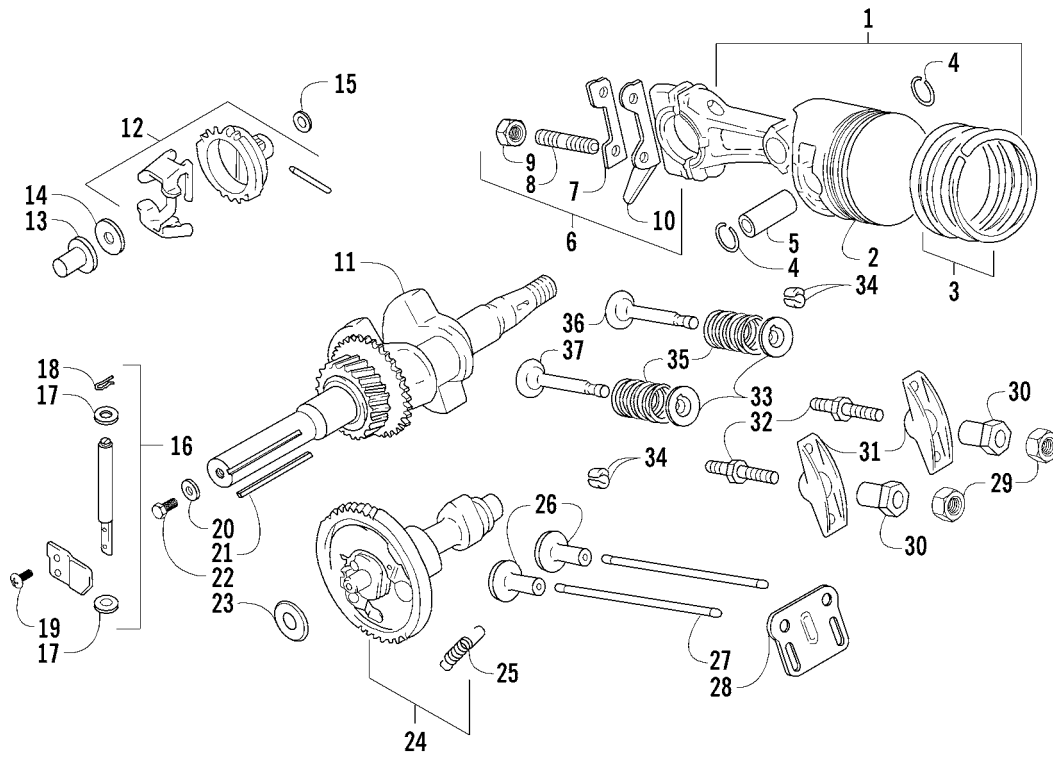

ENGINE AND RELATED PARTS

0739-439

Ref.	Part No.	Qty.	Description	Ref.	Part No.	Qty.	Description
1	0662-336	1	Engine, AA12A2	12	8007-400	1	Screw, Machine
2	1706-235	1	Front End	13	8041-246	1	Nut, Lock
3	8060-504	AR	Rivet	14	0770-617	1	Bracket, Throttle Cable
4	8050-247	9	Washer	15	3004-987	1	Screw, Cap
5	8004-130	1	Screw, Cap	16	1670-191	1	Stick, Oil Level
6	0623-822	5	Plug	17	1670-190	1	Tube, Fill
7	8002-135	4	Screw, Cap	18	0623-896	1	Nut, Shoulder
8	8040-426	4	Nut, Lock	19	0623-884	1	O-Ring, Fill Tube Adapter
9	2606-223	1	Cover, Governor	20	0623-883	1	Adapter, Fill Tube
10	0623-786	1	Screw, Self-Tapping	21	0623-903	1	O-Ring
11	1670-235	1	Grommet				

CYLINDER AND CRANKCASE

0739-487

Ref.	Part No.	Qty.	Description	Ref.	Part No.	Qty.	Description
1	0694-034	1	Head, Cylinder (inc. 2)	15	0691-374	2	● Bearing
2	0691-545	2	● Guide, Valve	16	0693-253	2	● Plug
3	0691-386	1	Gasket, Cylinder Head	17	3002-276	2	● Gasket
4	0693-303	4	Bolt	18	3008-199	2	Pin, Dowel
5	0217-703	1	Plug, Spark (BPR6ES)	19	0691-837	1	Gasket, Engine Oil Level Sensor
6	0691-830	1	Cover, Cylinder Head	20	0694-022	1	Cover, Oil Level Sensor
7	0691-387	1	Gasket, Cylinder Head Cover	21	0693-307	4	Bolt
8	0693-241	4	Bolt	22	0694-035	7	Bolt
9	0693-362	1	Hose, Air Breather	23	0694-002	1	Cover, Crankcase - Assembly - Side (inc. one No. 14-15 and 24)
10	0691-393	1	Body, Air Breather - Assembly (inc. 11-12)	24	0691-844	1	● Shaft, Governor Gear
11	0693-226	1	● Valve, Reed - Set	25	3005-206	2	Pin, Dowel
12	0693-305	2	● Screw	26	0691-834	1	Gasket, Crankcase
13	0694-001	1	Cylinder Assembly (inc. one No. 14-15 and 16-17)	27	0694-004	1	Plug, Engine Oil Drain - Assembly (inc. 28)
14	0691-376	2	● Seal, Oil	28	0693-298	1	● O-Ring