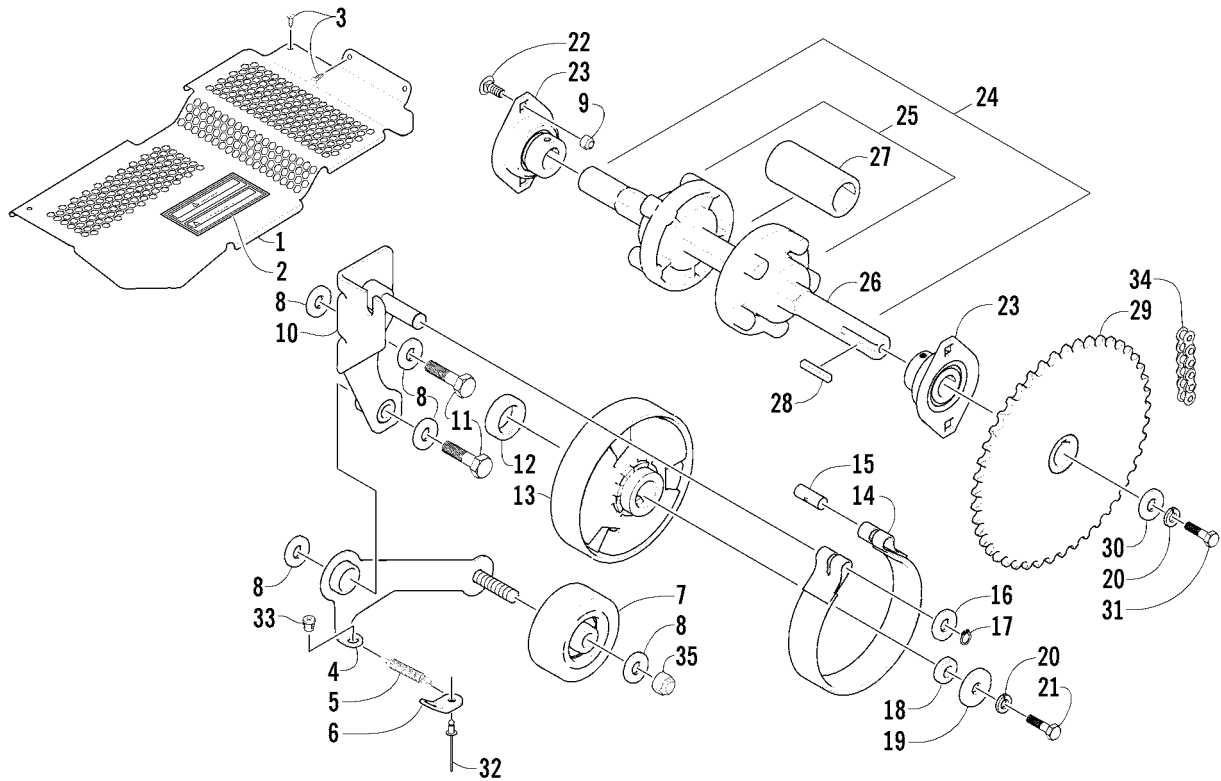

A-ARM ASSEMBLY

0737-549

Ref.	Part No.	Qty.	Description	Ref.	Part No.	Qty.	Description
1	<u>1703-820</u>	2	A-Arm - Upper - Platinum	7	8002-232	4	Screw, Cap
2	<u>1703-821</u>	2	A-Arm - Lower - Platinum	8	0623-661	4	Nut, Crown Lock
3	1603-365	4	Axle, Suspension	9	<u>1703-644</u>	2	Bracket, Mounting - Shock
4	1603-394	4	Axle, Suspension	10	8050-277	12	Washer
5	0605-451	8	Axle, Powder Metal	11	8040-486	4	Nut, Lock
6	0623-900	4	Screw, Cap				

STEERING POST AND TIE ROD ASSEMBLY

0737-939

Ref.	Part No.	Qty.	Description	Ref.	Part No.	Qty.	Description
1	0703-693	1	Post, Steering	18	0630-138	1	Switch, Tether - Assembly (inc. 19)
2	1606-765	2	Grip, Handle	19	0630-139	1	● Cord, Tether Switch
3	0302-165	1	Control, Throttle	20	8002-040	4	Screw, Cap
4	0109-609	2	Lever, Throttle/Brake	21	0705-896	2	Retainer, Bearing
5	8070-318	2	Pin, Spring	22	0605-444	4	Bearing, Steering Post
6	0611-022	1	Decal, Engine Stop Switch	23	1706-050	1	Support, Steering Post
7	0123-230	2	Pin	24	8040-366	4	Nut, Lock
8	0123-231	3	Ring, Retaining	25	8060-504	10	Rivet
9	0302-147	1	Housing, Brake	26	8004-226	2	Screw, Cap
10	0609-007	1	Switch, Engine Stop	27	0623-044	4	Washer
11	0605-560	1	Cover, Handlebar Pad	28	0623-025	4	Nut, Lock
12	0605-501	1	Pad, Handlebar	29	0605-504	2	Rod End - Right
13	0687-121	1	Cable, Throttle	30	0123-191	2	Nut, Hex - Right
14	8053-212	3	Washer, Lock - External Tooth	31	0605-698	2	Tube, Tie Rod
15	0123-788	AR	Cable Tie - 7 in.	32	0123-917	2	Nut, Hex - Left
16	0687-122	1	Cable, Brake	33	0605-511	2	Rod End - Left
17	1602-100	1	Spring, Return - Brake				