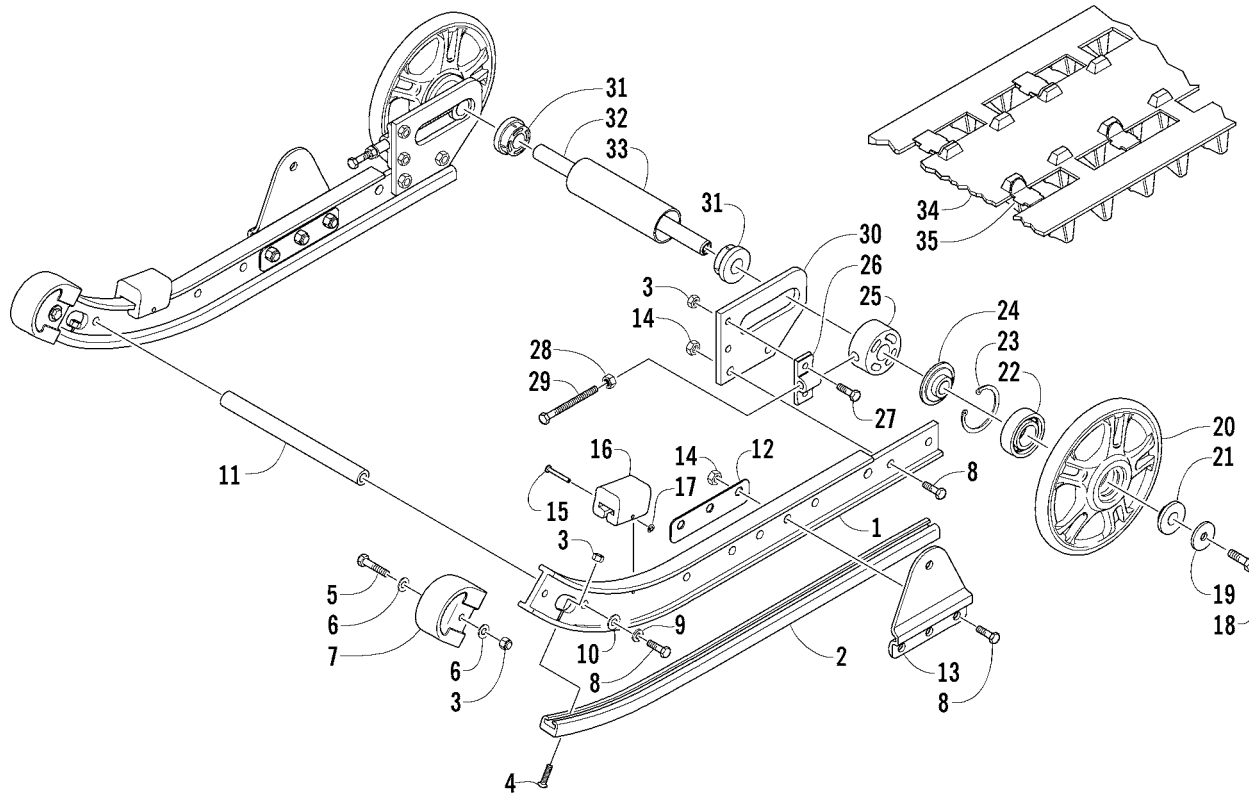

SLIDE RAIL, IDLER WHEELS, AND TRACK ASSEMBLY

(Complete Skid Frame Assembly p/n 7997-952)

0739-575

Ref.	Part No.	Qty.	Description	Ref.	Part No.	Qty.	Description
1	1604-705	2	Rail, Formed	19	0123-570	2	Washer
2	1604-568	2	Wearstrip, Slide Rail - Black	20	2604-122	2	Wheel, Idler - Rear - Yellow (inc. 21-24)
3	8040-366	8	Nut, Lock	21	1604-773	2	● Insert, Idler Wheel - Outer
4	0123-869	2	Screw, Machine	22	0107-598	2	● Bearing
5	8002-044	2	Screw, Cap	23	0123-798	2	● Ring, Retaining
6	8050-217	4	Washer	24	1604-772	2	● Insert, Idler Wheel - Inner
7	0604-231	2	End Cap, Slide Rail	25	0604-165	2	Bushing, Idler Wheel - Adjustment - Rear
8	8002-131	12	Screw, Cap	26	0604-206	2	Adjuster, Track
9	8051-247	2	Washer, Lock	27	8002-041	4	Screw, Cap
10	8050-247	2	Washer	28	8042-486	2	Nut
11	1604-566	1	Axle, Cross-Brace	29	0124-310	2	Screw, Cap
12	0704-897	2	Plate, Backing	30	1604-661	2	Housing, Axle - Rear
13	0704-896	2	Bracket, Support - Arm	31	0604-968	2	Bushing, Spacer - Idler Wheel - Rear
14	8040-426	10	Nut, Lock	32	1604-562	1	Axle, Idler Wheel - Rear
15	0123-767	2	Rivet, Solid	33	1604-563	1	Spacer, Idler Wheel - Rear
16	0104-631	2	Pad, Shock	34	1602-015	1	Track Assembly (inc. 35)
17	0423-090	2	Nut, Press	35	1602-079	32	● Clip, Guide
18	8002-222	2	Screw, Cap