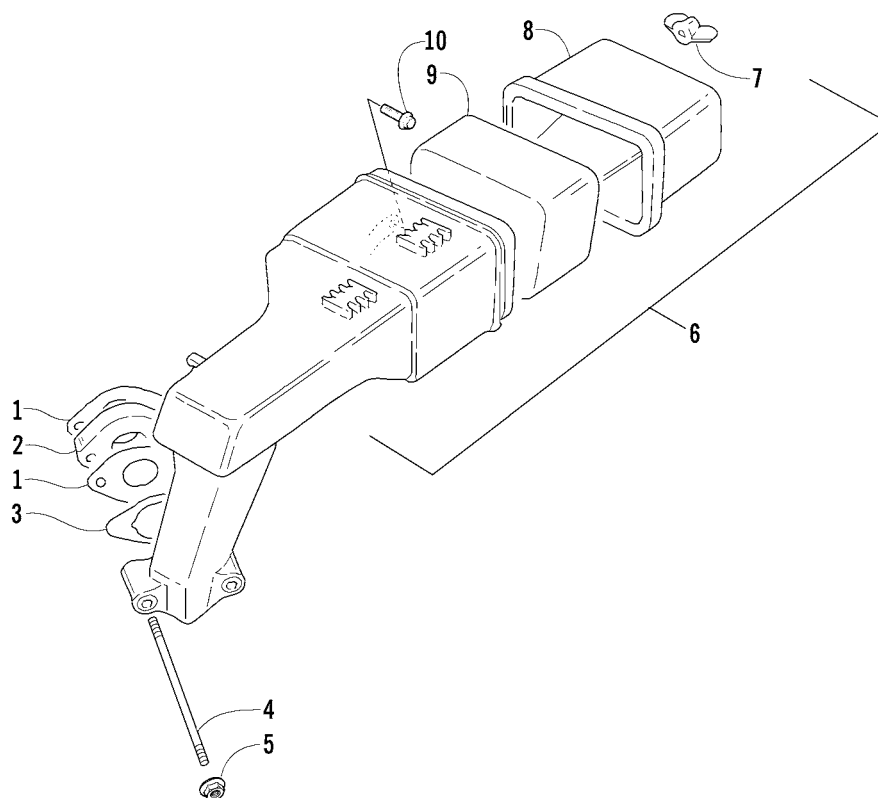

ENGINE AND RELATED PARTS

0739-439

Ref.	Part No.	Qty.	Description	Ref.	Part No.	Qty.	Description
1	0662-336	1	Engine, AA12A2	12	8007-400	1	Screw, Machine
2	1706-235	1	Front End	13	8041-246	1	Nut, Lock
3	8060-504	AR	Rivet	14	0770-617	1	Bracket, Throttle Cable
4	8050-247	9	Washer	15	3004-987	1	Screw, Cap
5	8004-130	1	Screw, Cap	16	1670-191	1	Stick, Oil Level
6	0623-822	5	Plug	17	1670-190	1	Tube, Fill
7	8002-135	4	Screw, Cap	18	0623-896	1	Nut, Shoulder
8	8040-426	4	Nut, Lock	19	0623-884	1	O-Ring, Fill Tube Adapter
9	2606-223	1	Cover, Governor	20	0623-883	1	Adapter, Fill Tube
10	0623-786	1	Screw, Self-Tapping	21	0623-903	1	O-Ring
11	1670-235	1	Grommet				